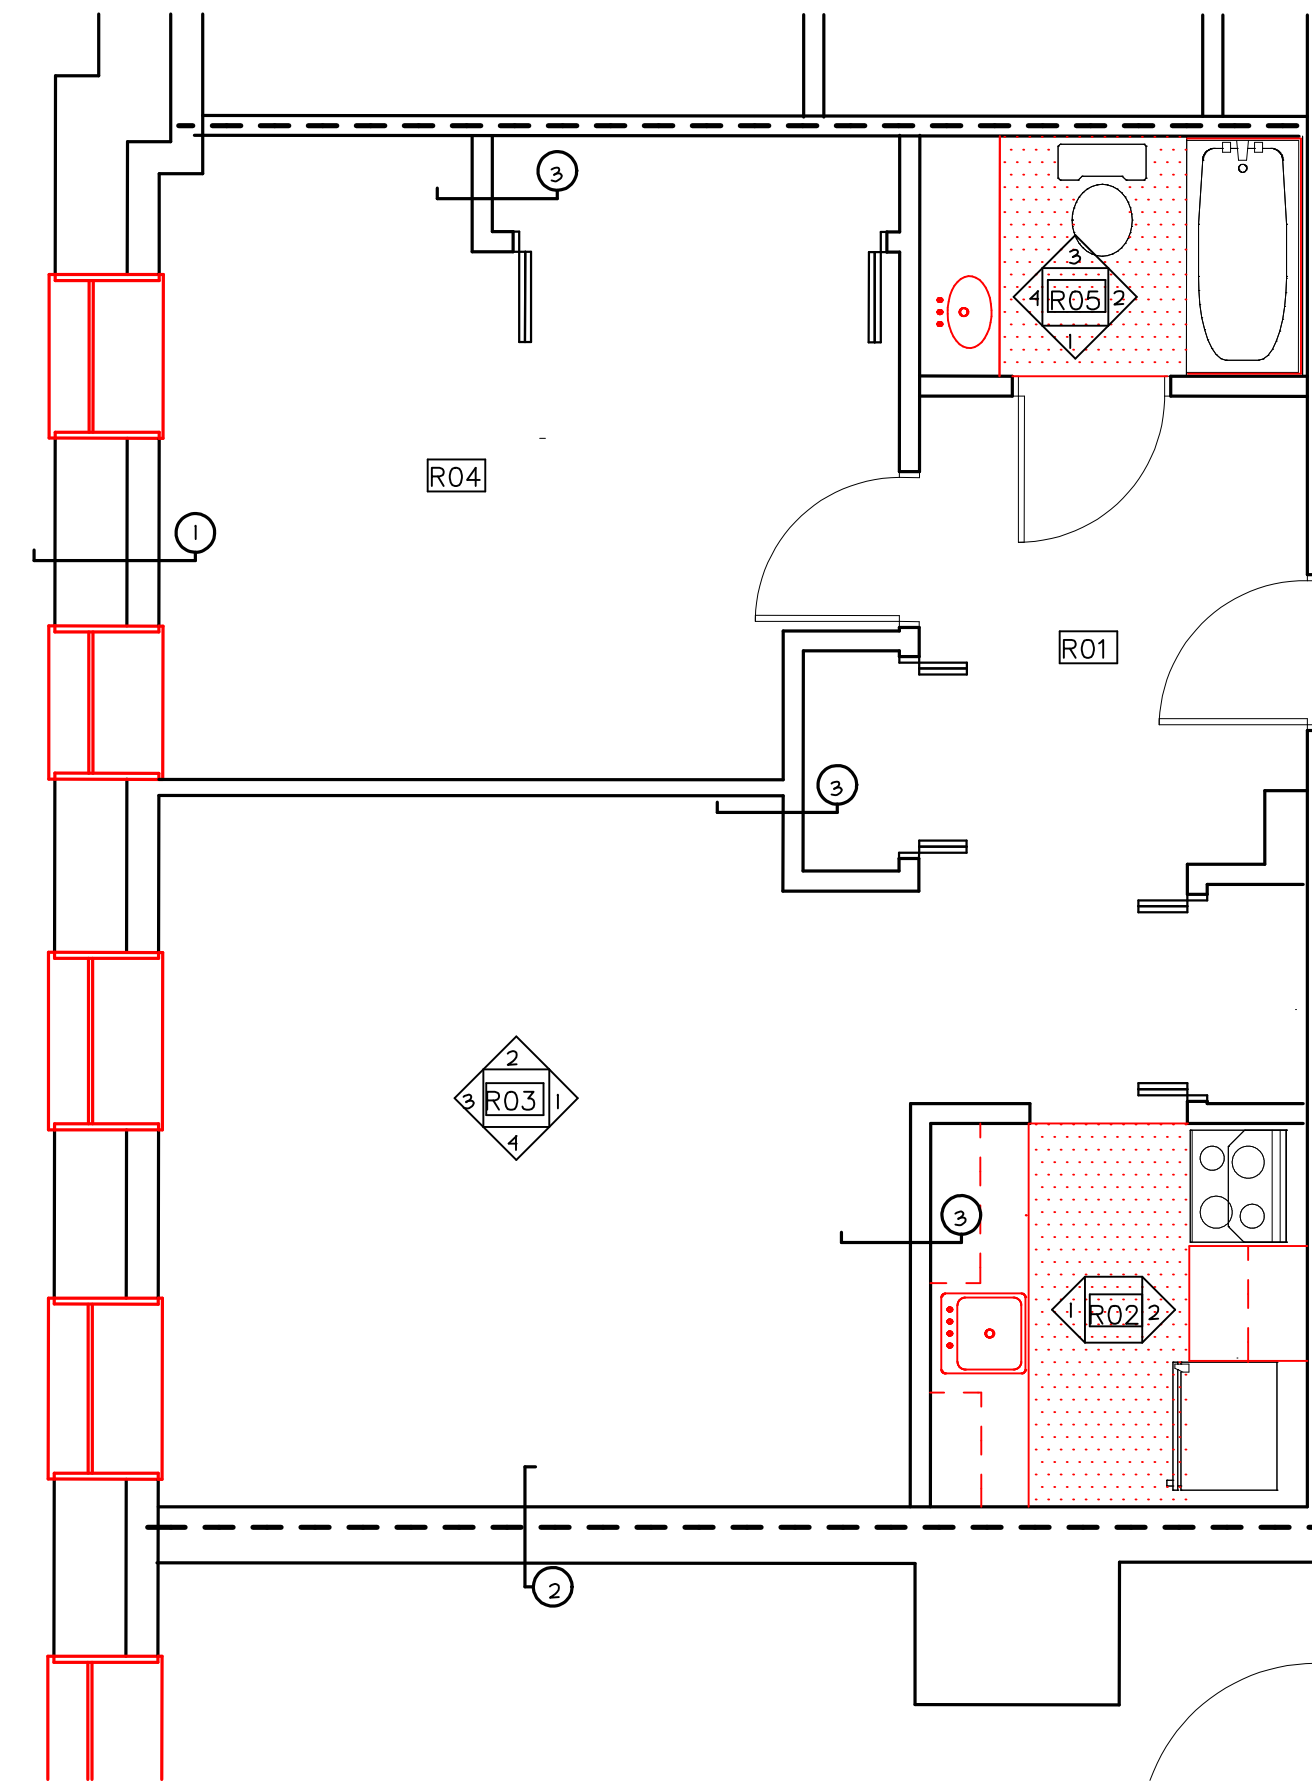

unit L-6
Type 1a
TTY

unit L-5
Type 2b
TTY

unit 1-2
type 2

unit 1-1
Type 4a
ADA

Legend:

- new flooring locations shown hatched
- all items in red are new, to replace existing

Butler Payson

pine street
west street

avesta housing

Total Building:

unit type	# of units	bdrm #
1	(1)	1 bdrm
1 reversed	(1)	1 bdrm
2	(3)	1 bdrm
2 reversed	(3)	1 bdrm
2a UFAS	(1)	1 bdrm
2b	(1)	1 bdrm
3	(1)	1 bdrm
3 reversed	(1)	1 bdrm
4a UFAS	(3)	1 bdrm
4a reversed UFAS	(1)	1 bdrm
4	(2)	1 bdrm
5	(1)	1 bdrm
5 reversed	(1)	1 bdrm
6	(3)	1 bdrm
6 reversed	(3)	1 bdrm
7	(2)	1 bdrm
7 reversed	(2)	1 bdrm
8	(3)	1 bdrm
9	(3)	1 bdrm
10	(3)	1 bdrm

total (39)

unit plans