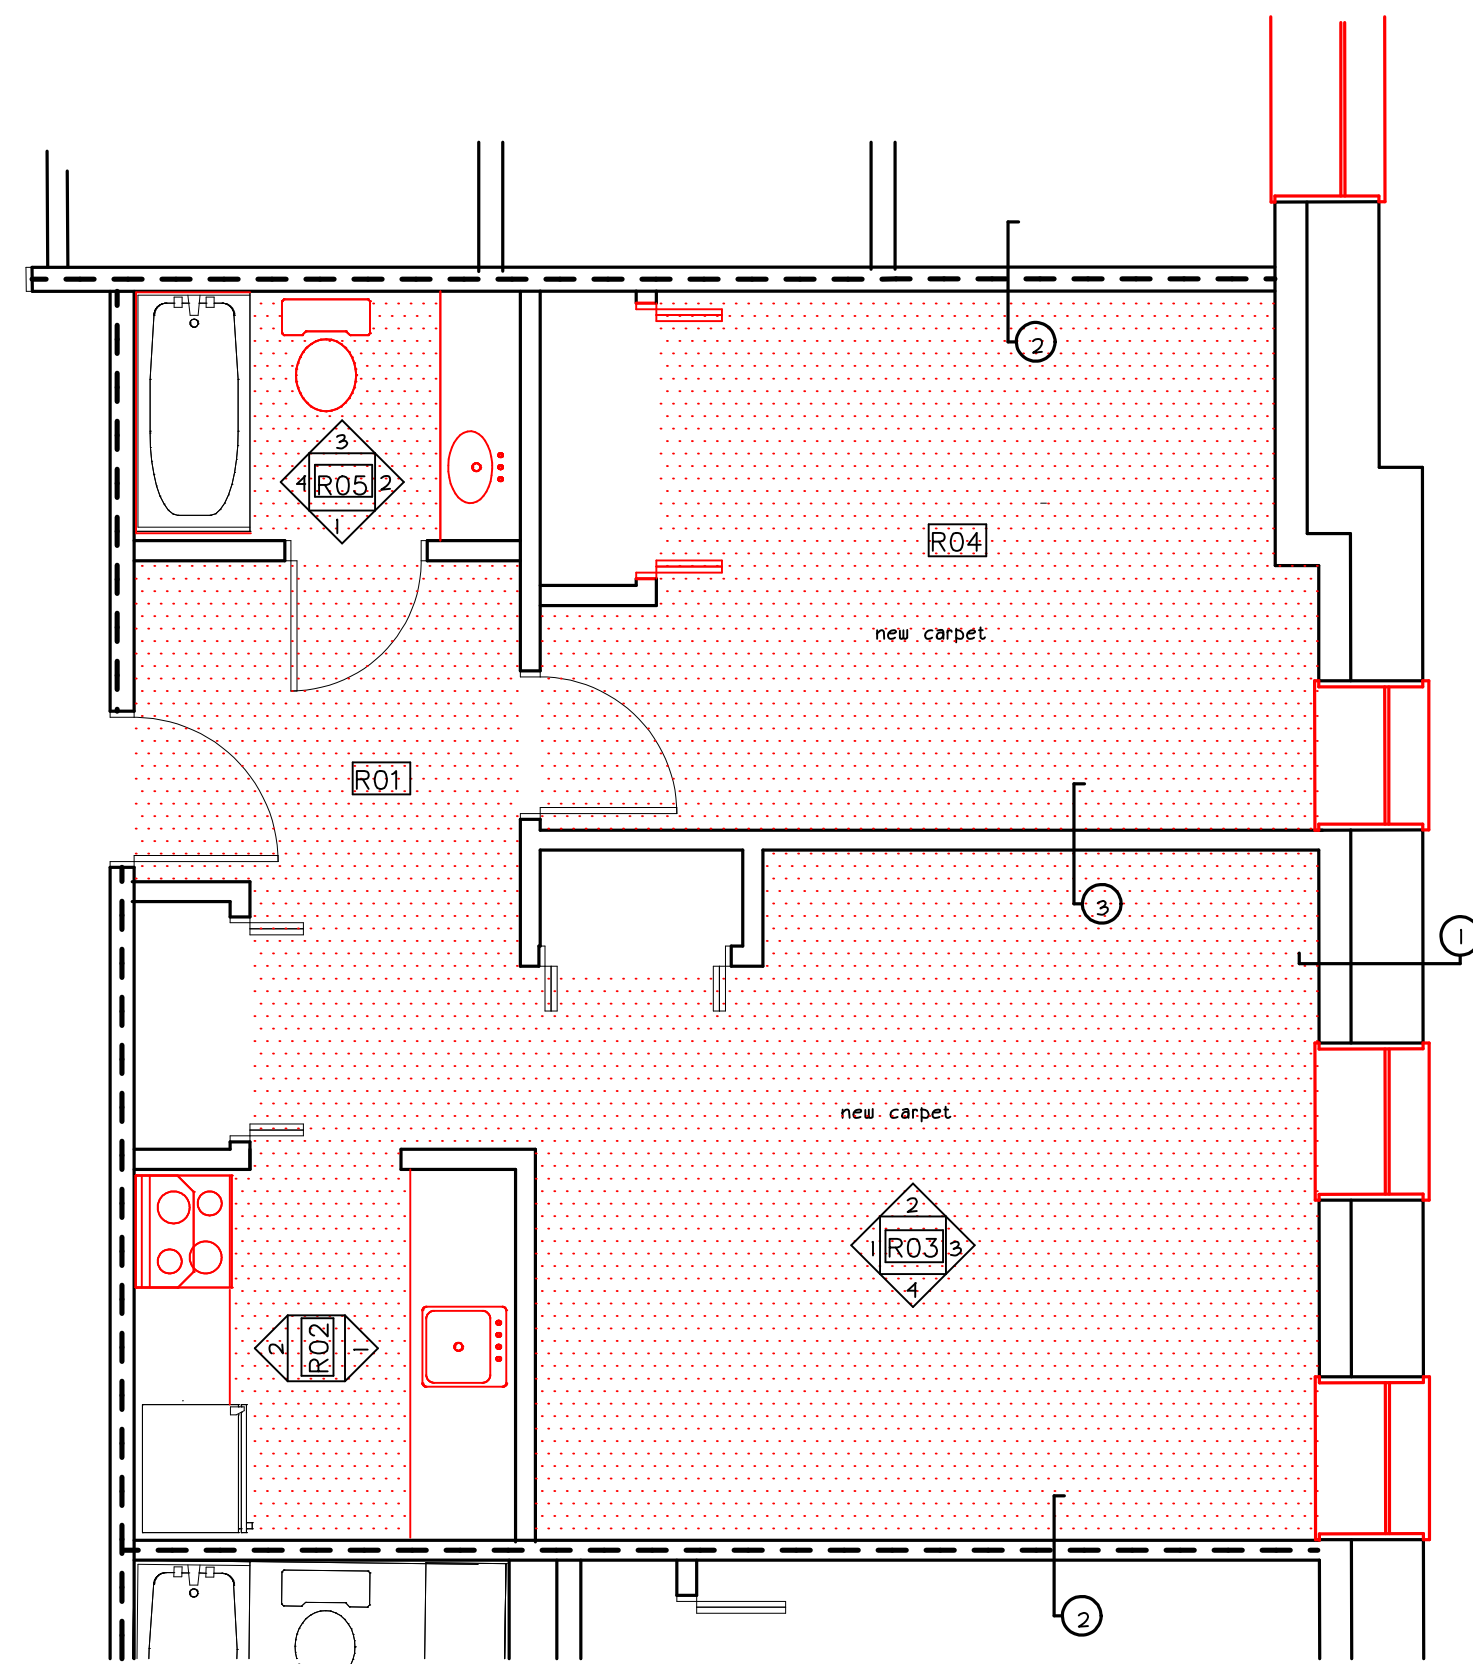

unit L-6
Type 1a
TTY

unit L-5
Type 2b
TTY

unit 1-2
type 2

unit 1-1
Type 4a
ADA

Legend:

- new flooring locations shown hatched
- all items in red are new, to replace existing

Butler Payson

pine street
west street

avesta housing

Total Building:

unit type	# of units	bdrm #
1	(1)	1 bdrm
1 reversed	(1)	1 bdrm
2	(3)	1 bdrm
2 reversed	(3)	1 bdrm
2a UFAS	(1)	1 bdrm
2b	(1)	1 bdrm
3	(1)	1 bdrm
3 reversed	(1)	1 bdrm
4a UFAS	(3)	1 bdrm
4a reversed UFAS	(1)	1 bdrm
4	(2)	1 bdrm
5	(1)	1 bdrm
5 reversed	(1)	1 bdrm
6	(3)	1 bdrm
6 reversed	(3)	1 bdrm
7	(2)	1 bdrm
7 reversed	(2)	1 bdrm
8	(3)	1 bdrm
9	(3)	1 bdrm
10	(3)	1 bdrm

total (39)

unit plans