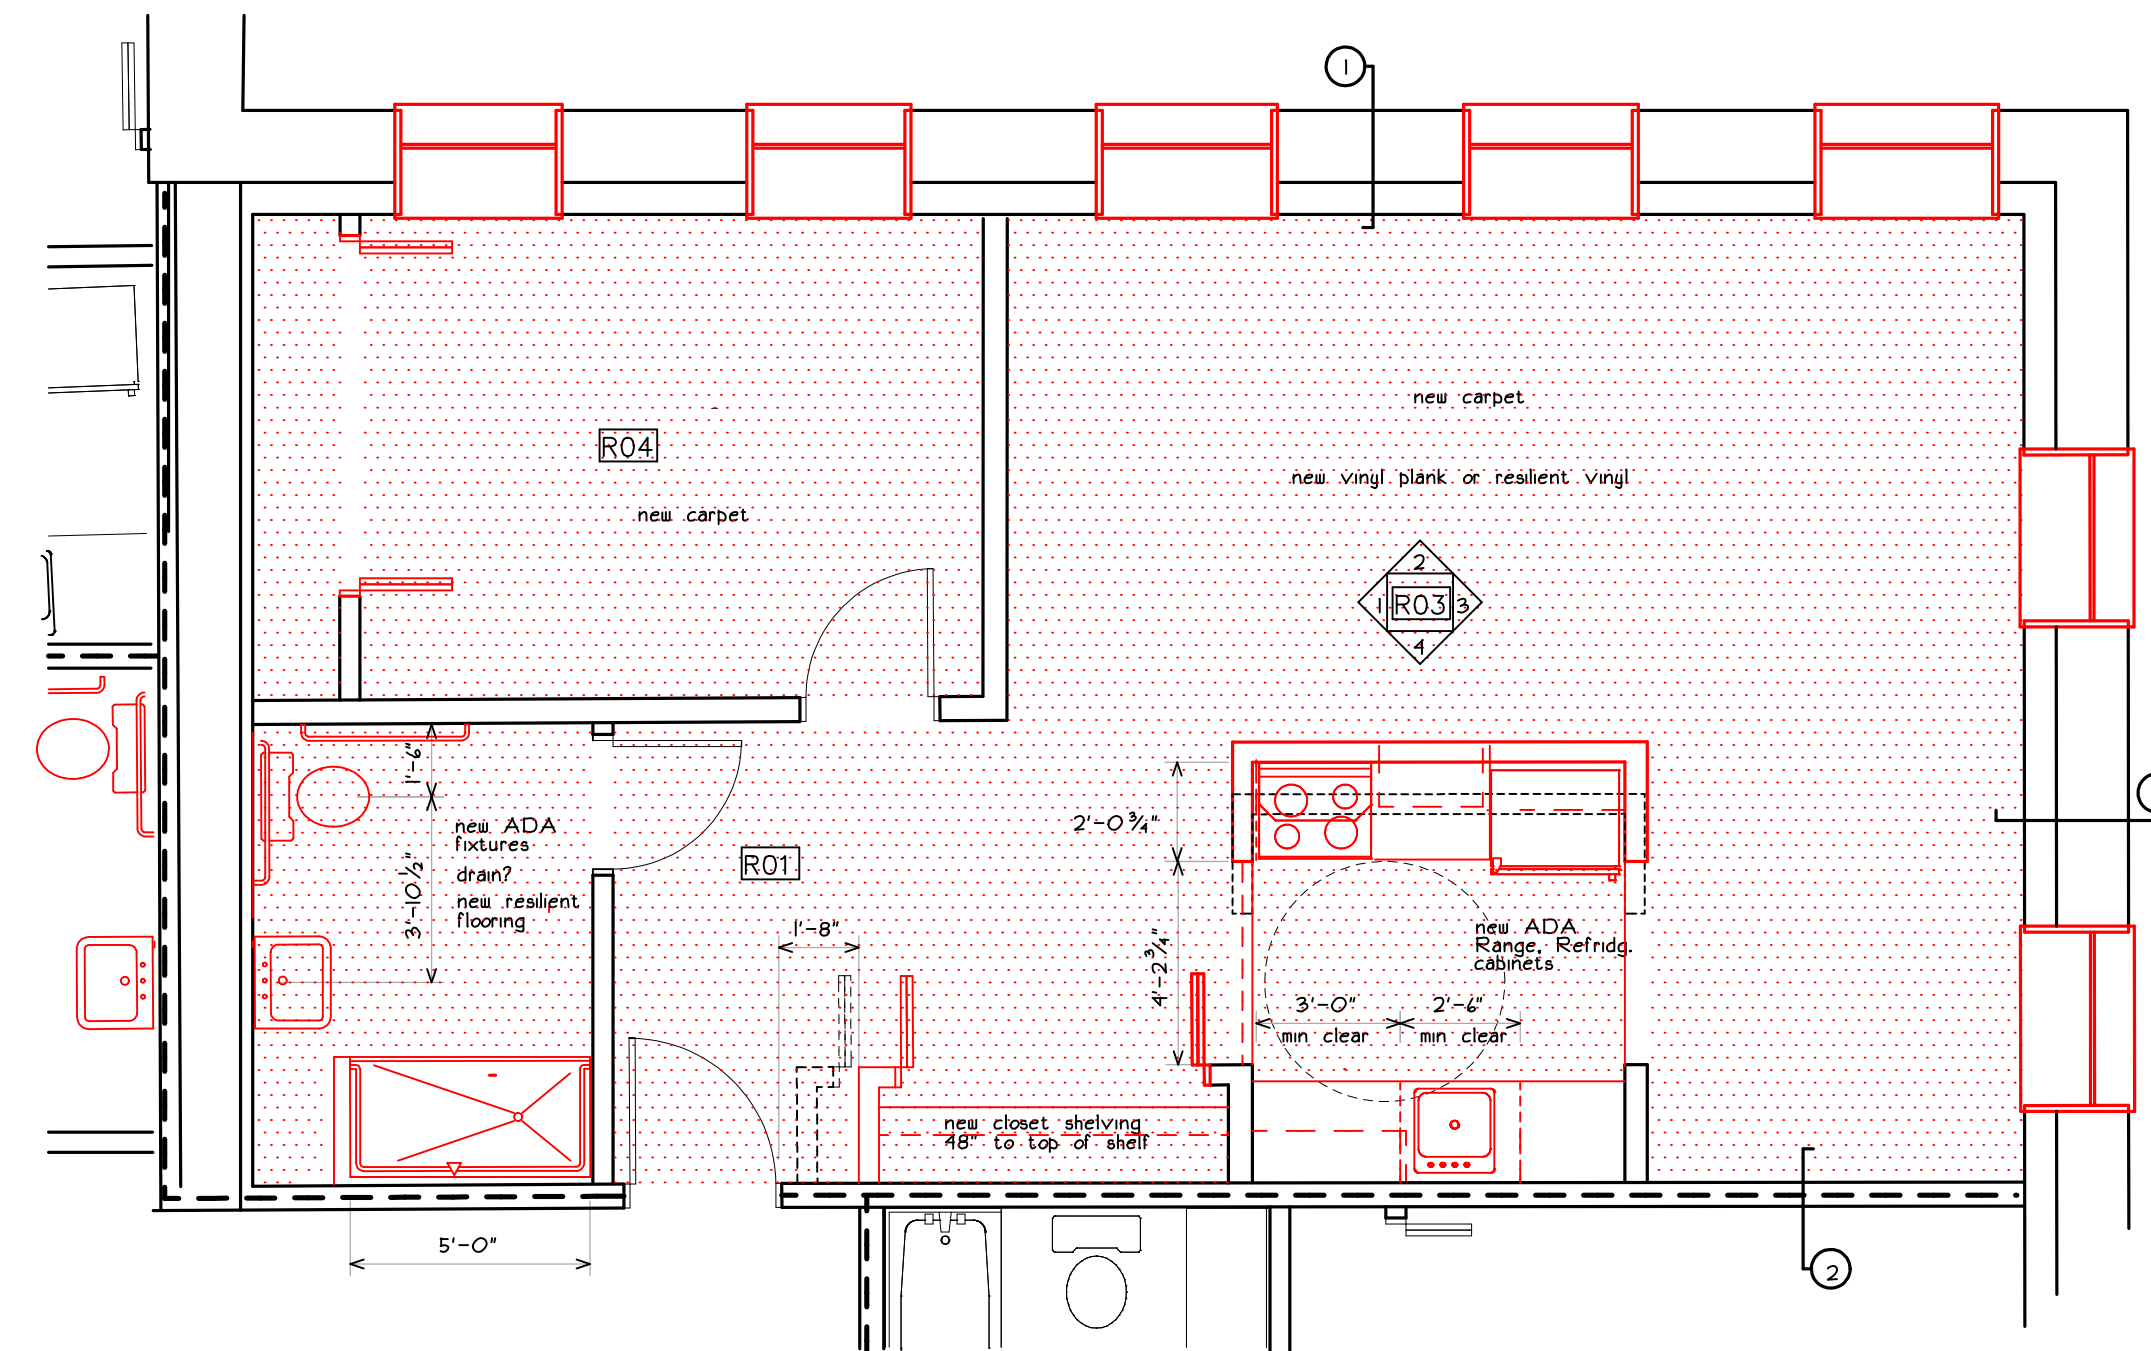

unit L-6
Type 1a
TTY

unit L-5
Type 2b
TTY

unit 1-2
type 2

unit 1-1
Type 4a
ADA

Legend:

- new flooring locations shown hatched
- all items in red are new, to replace existing

Butler Payson

pine street
west street

avesta housing

Total Building:

unit type	# of units	bdrm #
1	(1)	1 bdrm
1 reversed	(1)	1 bdrm
2	(3)	1 bdrm
2 reversed	(3)	1 bdrm
2a UFAS	(1)	1 bdrm
2b	(1)	1 bdrm
3	(1)	1 bdrm
3 reversed	(1)	1 bdrm
4a UFAS	(3)	1 bdrm
4a reversed UFAS	(1)	1 bdrm
4	(2)	1 bdrm
5	(1)	1 bdrm
5 reversed	(1)	1 bdrm
6	(3)	1 bdrm
6 reversed	(3)	1 bdrm
7	(2)	1 bdrm
7 reversed	(2)	1 bdrm
8	(3)	1 bdrm
9	(3)	1 bdrm
10	(3)	1 bdrm

total (39)

unit plans