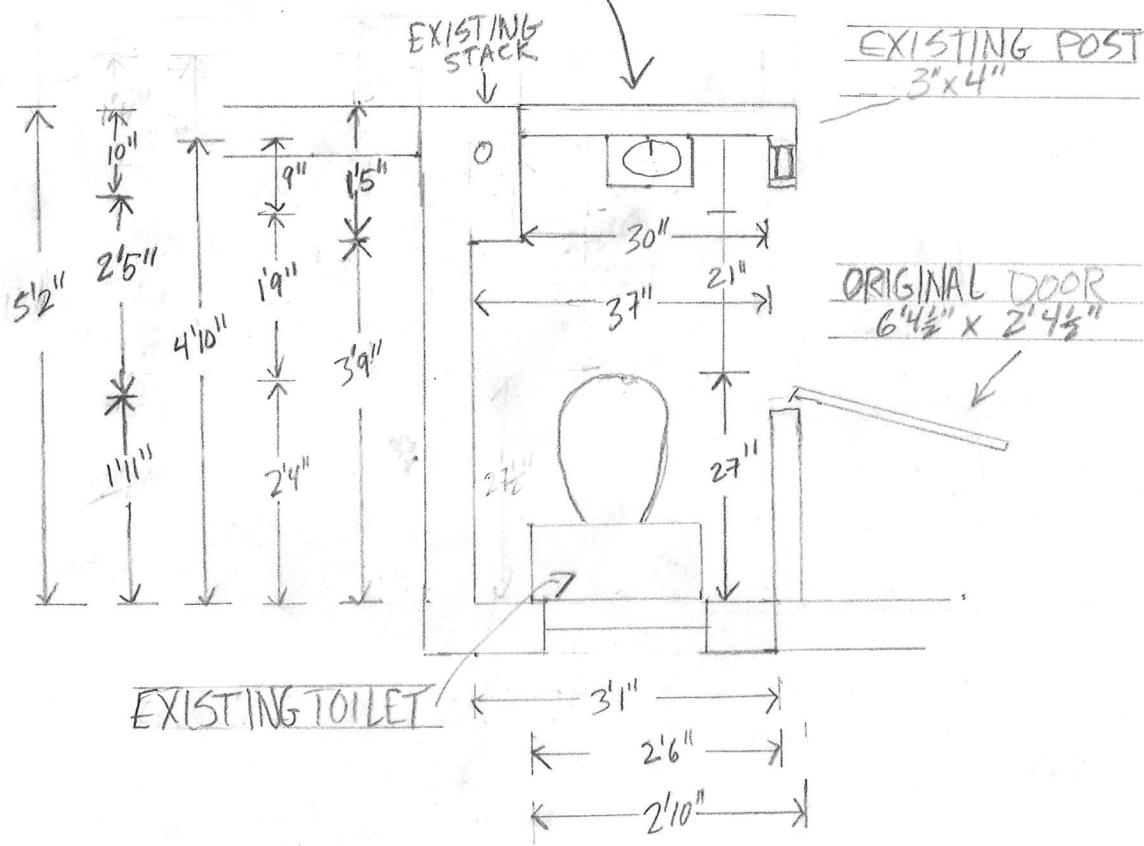

297 BRACKETT-PROPOSED BATHROOM DETAIL

HALF BATH

WHITE HANS ISABELLA SINK
SMALL WALL MOUNT
10.5"W x 6"D

1/2" = 1'

FULL BATH