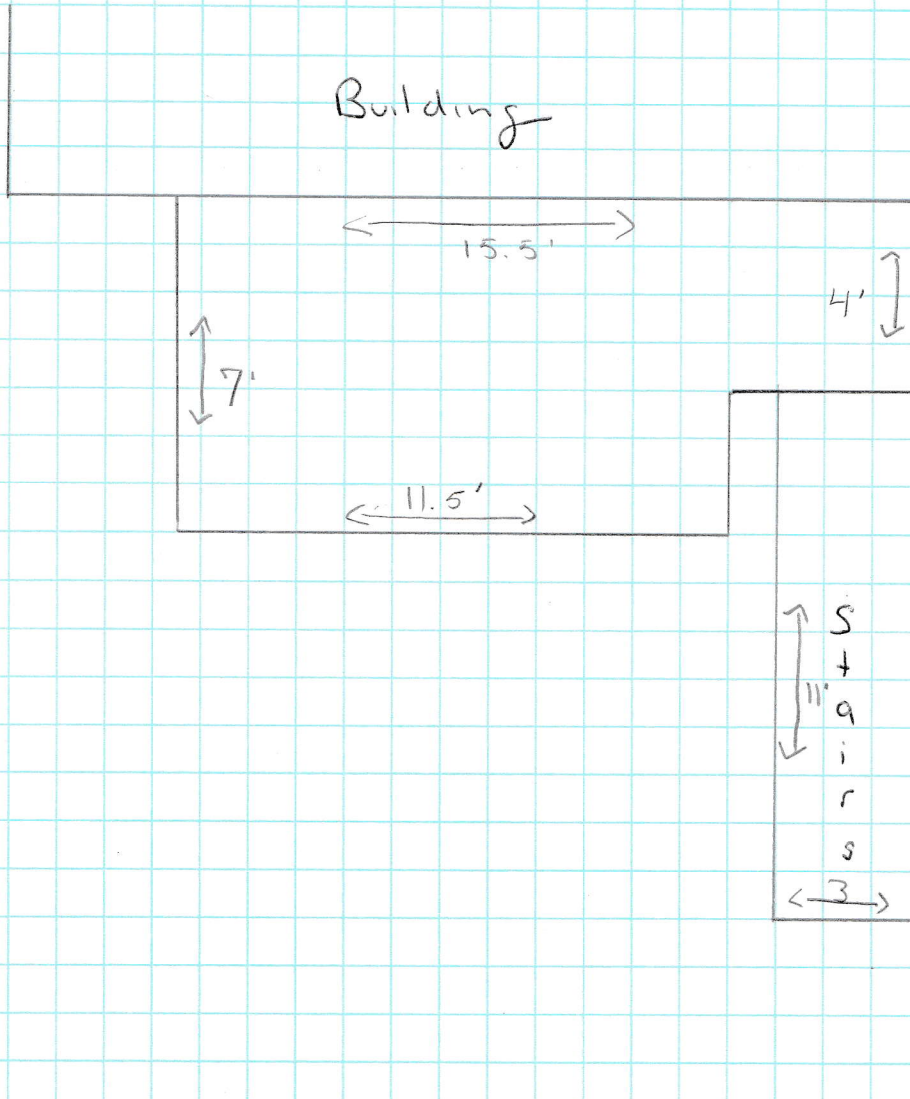

11 Russell St  
Portland ME

Owner: Karl Steing  
Lot Area: 2954 sf

Top View  
11.5 x 7 Remodeled Deck } Total SF  
4 x 4 Landing } 129.00 SF  
11 x 3 Stair }

Key  
1sq = 1ft