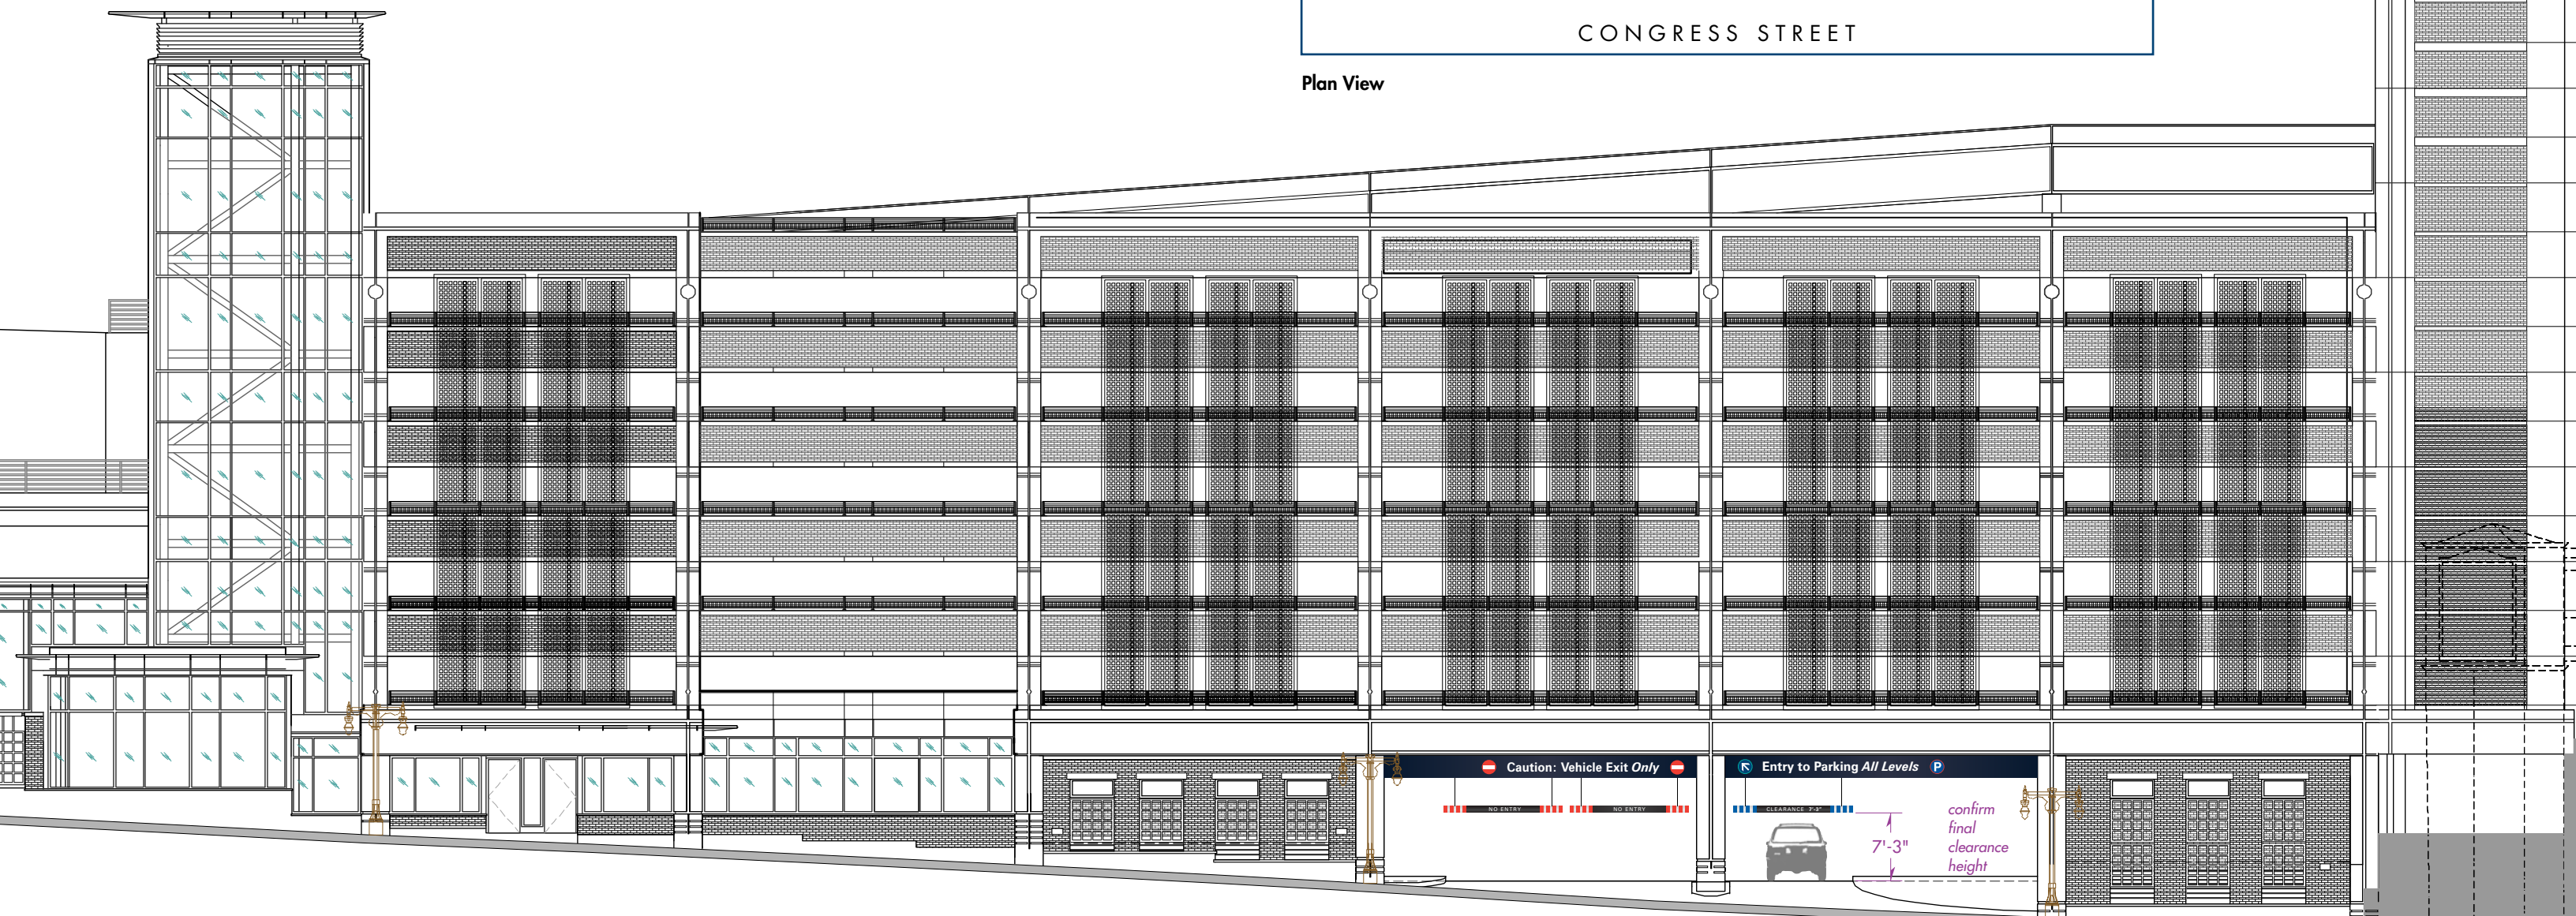

Plan View

P1 Parking Garage Entry ID 1 Congress Street suspended/illuminated
 A Scale: 1/16" = 1'-0"