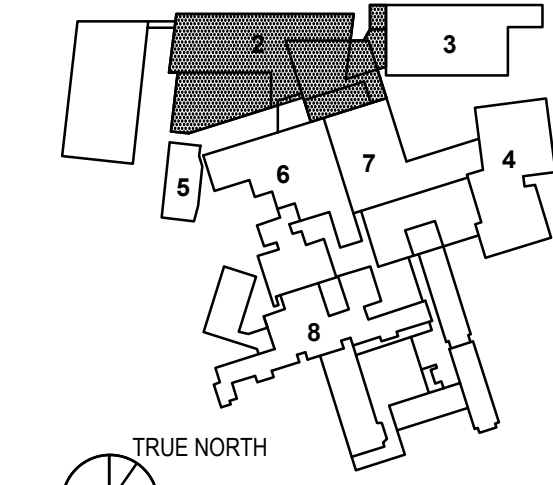

NO.	ISSUE	DATE

Job Number 152189.000
Drawn MAL
Checked WTC
Approved DLR

TITLE
**CONGRESS STREET
SIDEWALK EXHIBIT**