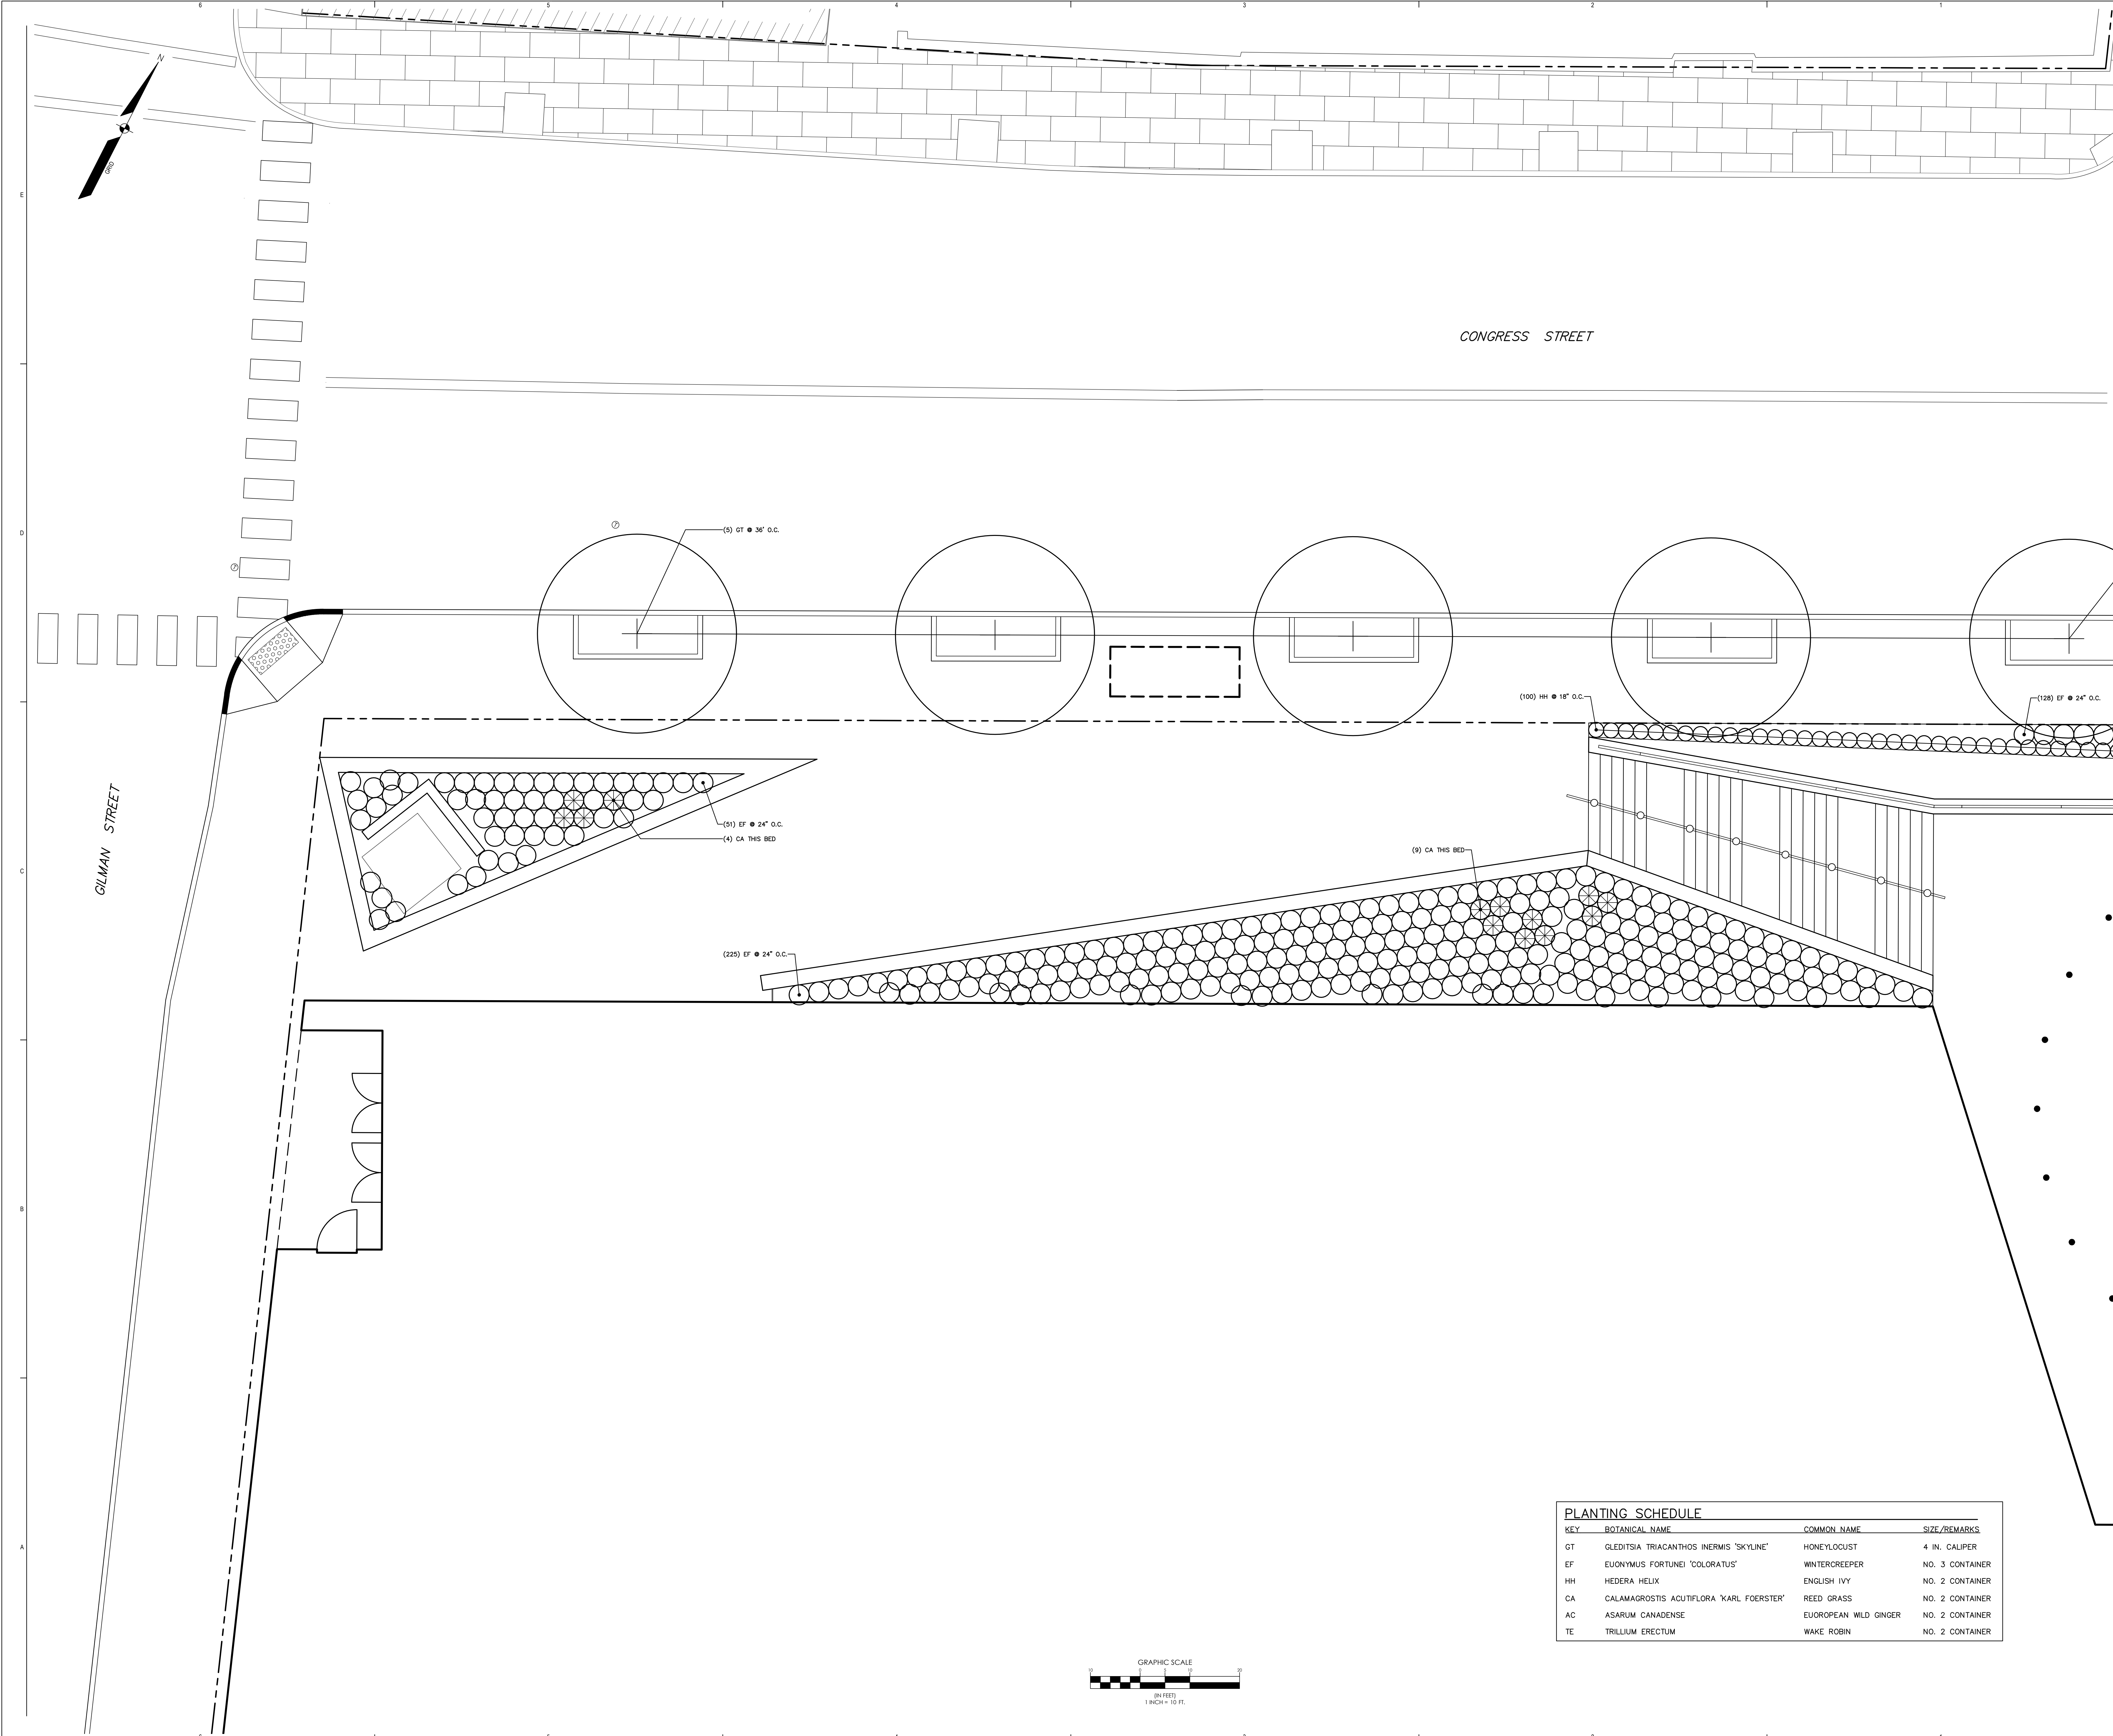

Job Number 152189.000

Drawn MAL

Checked WTC

Approved DLR

TITLE
**LANDSCAPE PLAN
LOWER CONGRESS
STREET EXPANSION**

KEY	BOTANICAL NAME	COMMON NAME	SIZE /REMARKS
GT	GLEITSIA TRIACANTHOS INERMIS 'SKYLINE'	HONEYLOCUST	4 IN. CALIPER
EF	EUONYMUS FORTUNEI 'COLORATUS'	WINTERCREEPER	NO. 3 CONTAINER
HH	HEDERA HELIX	ENGLISH IVY	NO. 2 CONTAINER
CA	CALAMAGROSTIS ACUTIFLORA 'KARL FOERSTER'	REED GRASS	NO. 2 CONTAINER
AC	ASARUM CANADENSE	EUROPEAN WILD GINGER	NO. 2 CONTAINER
TE	TRILLIUM ERECTUM	WAKE ROBIN	NO. 2 CONTAINER