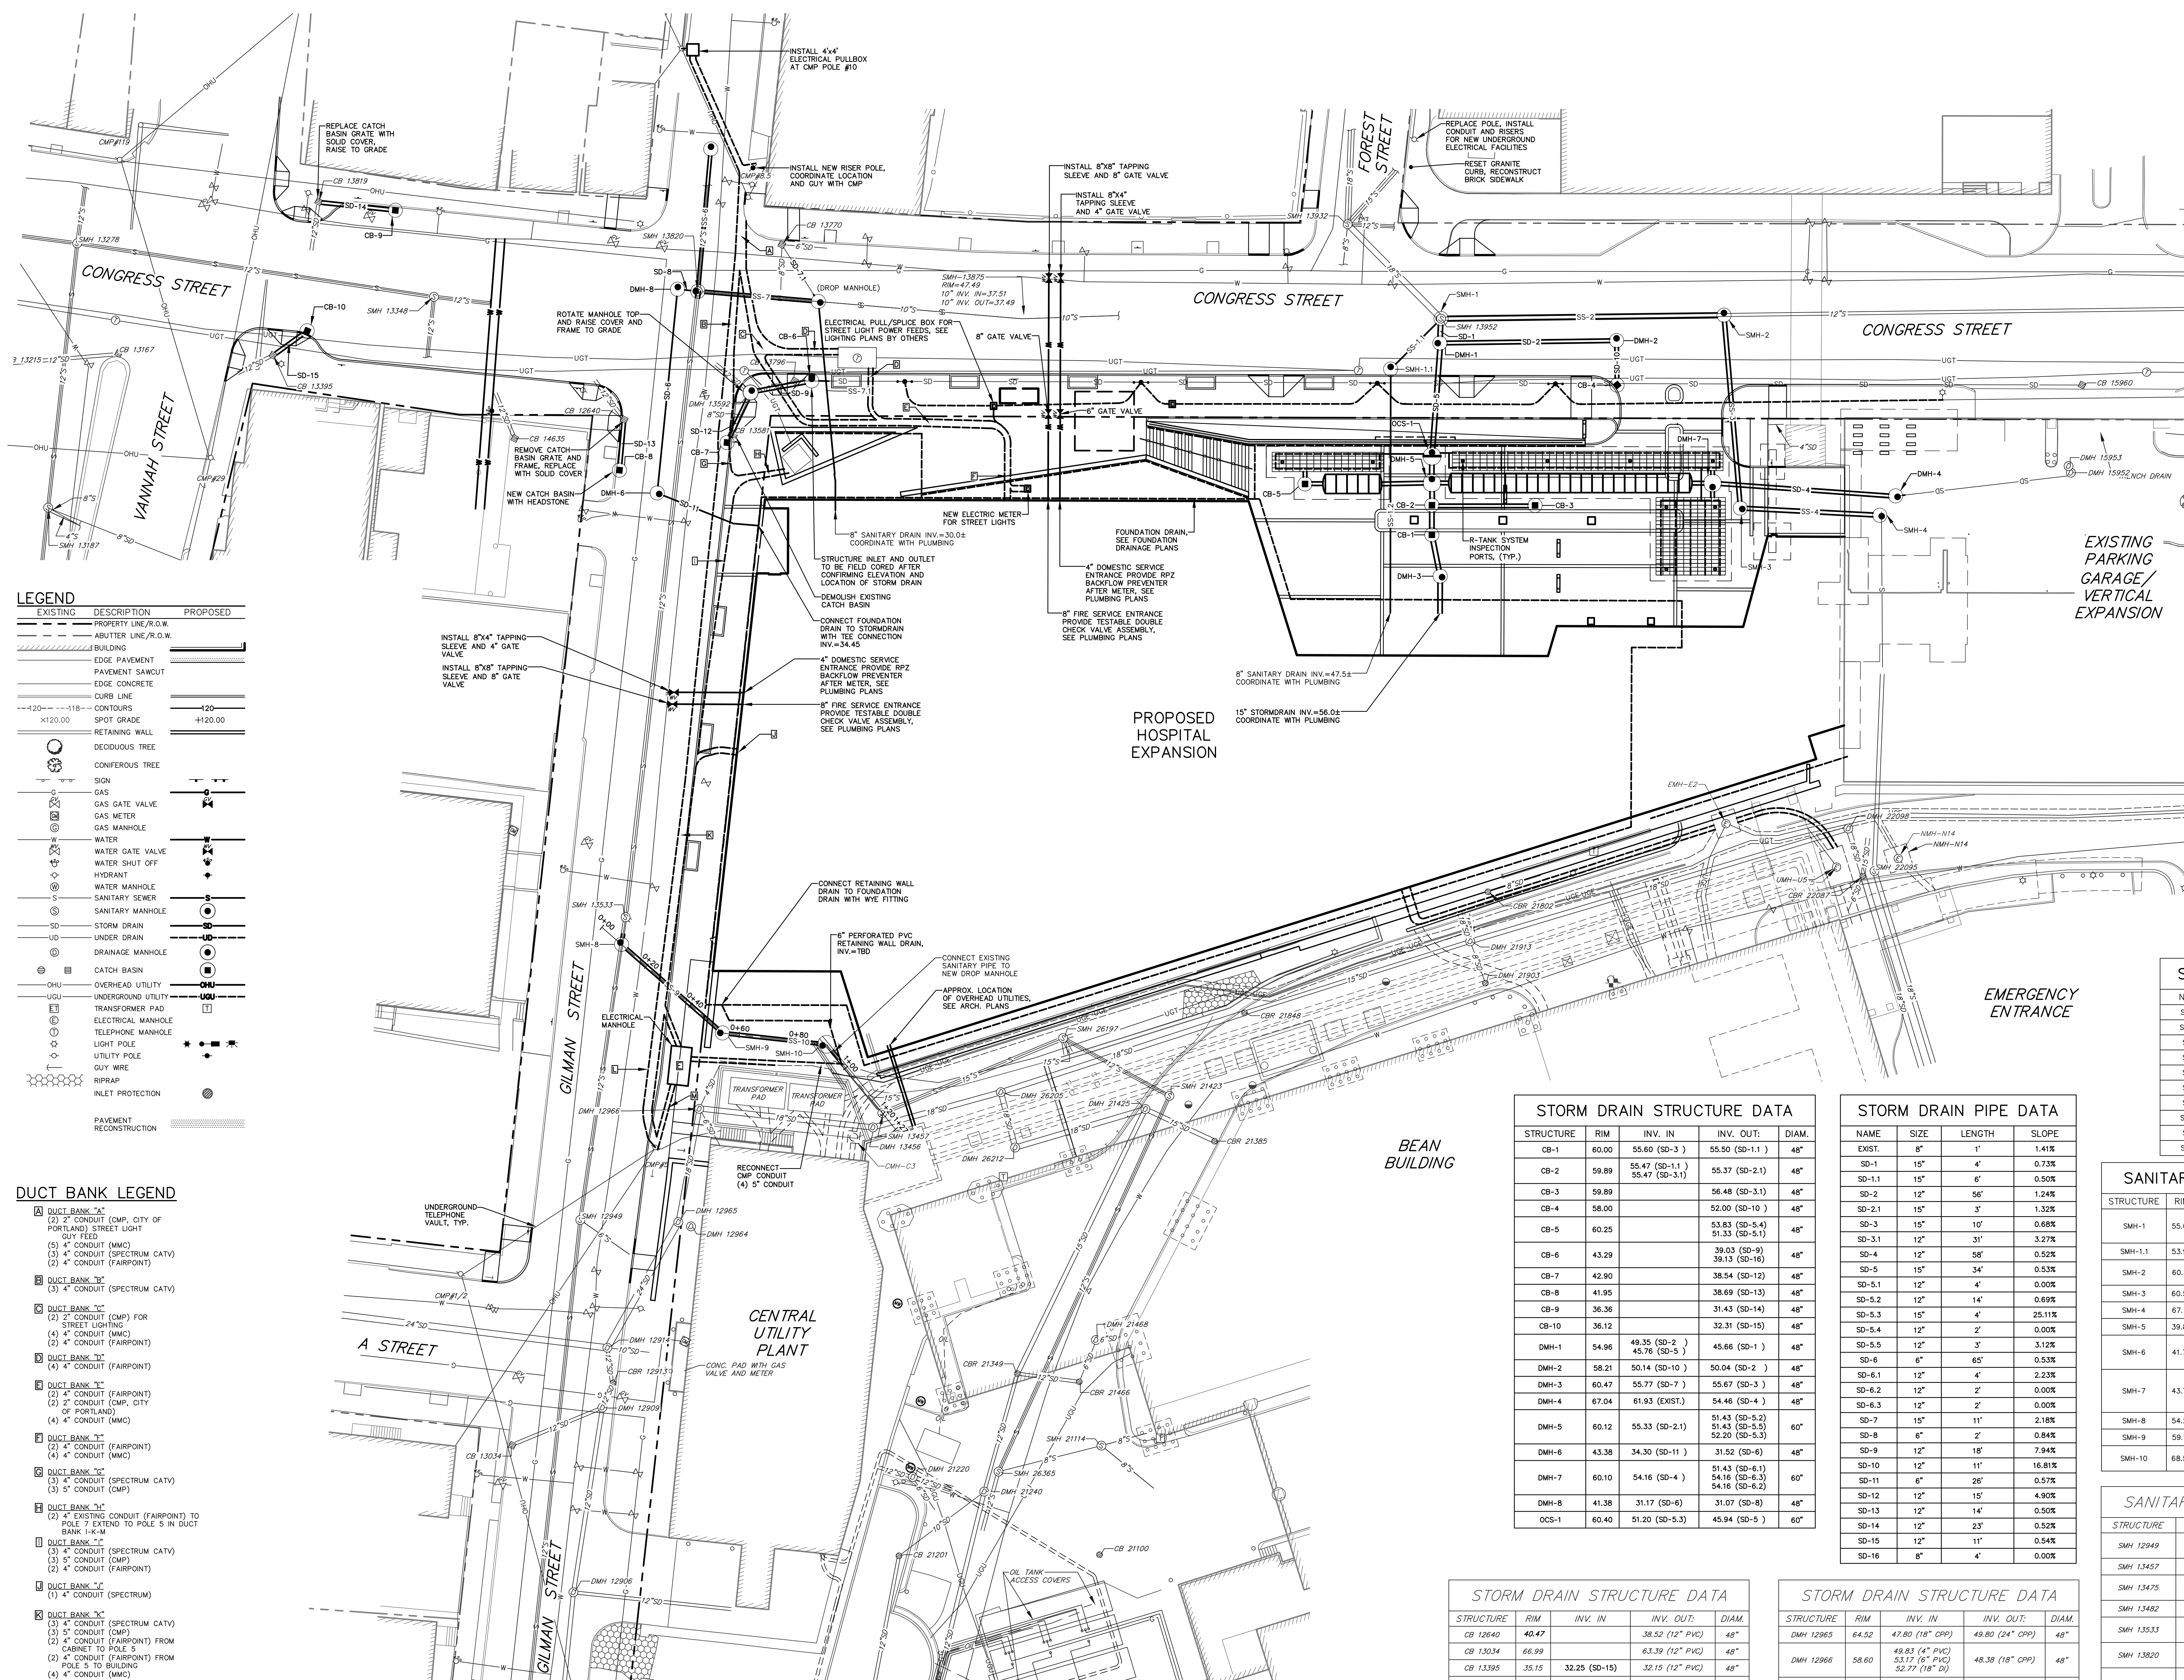

DECEMBER 10, 2018

NO.	ISSUE	DATE
Job Number	152189.000	
Drawn	MALAMAM	
Checked	DLR	
Approved	DLR	

LEGEND

EXISTING	DESCRIPTION	PROPOSED
---	PROPERTY LINE (R.O.W.)	---
---	ABUTTER LINE (R.O.W.)	---
---	BUILDING	---
---	EDGE PAVEMENT	---
---	PAVEMENT SAWCUT	---
---	EDGE CONCRETE	---
---	CURB LINE	---
---	CONTOURS	---
---	SPOT GRADE	---
---	RETAINING WALL	---
---	DECIDUOUS TREE	---
---	CONIFEROUS TREE	---
---	SIGN	---
---	GAS	---
---	GAS GATE VALVE	---
---	GAS METER	---
---	GAS MANHOLE	---
---	WATER	---
---	WATER GATE VALVE	---
---	WATER SHUT OFF	---
---	HYDRANT	---
---	WATER MANHOLE	---
---	SANITARY SEWER	---
---	SANITARY MANHOLE	---
---	STORM DRAIN	---
---	UNDER DRAIN	---
---	DRAINAGE MANHOLE	---
---	CATCH BASIN	---
---	OVERHEAD UTILITY	---
---	UNDERGROUND UTILITY	---
---	TRANSFORMER PAD	---
---	ELECTRICAL MANHOLE	---
---	TELEPHONE MANHOLE	---
---	LIGHT POLE	---
---	UTILITY POLE	---
---	SUN WIRE	---
---	RRRIP	---
---	INLET PROTECTION	---
---	PAVEMENT RECONSTRUCTION	---

STORM DRAIN STRUCTURE DATA

STRUCTURE	RIM	INV. IN.	INV. OUT.	DIAM.
CB-1	60.00	55.60 (SD-3)	55.90 (SD-1.1)	48"
CB-2	59.89	55.47 (SD-1.1)	55.37 (SD-2.1)	48"
CB-3	59.89	55.47 (SD-3.1)	55.48 (SD-3.1)	48"
CB-4	58.00		52.00 (SD-10)	48"
CB-5	60.25	53.83 (SD-5.4)	51.33 (SD-5.1)	48"
CB-6	43.29	39.03 (SD-9)	39.13 (SD-16)	48"
CB-7	42.90		38.54 (SD-12)	48"
CB-8	41.95		38.69 (SD-13)	48"
CB-9	36.36		31.43 (SD-14)	48"
CB-10	36.12		32.31 (SD-15)	48"
DMH-1	54.96	49.35 (SD-2)	45.78 (SD-5)	48"
DMH-2	58.21	50.14 (SD-10)	50.04 (SD-2)	48"
DMH-3	60.47	55.77 (SD-7)	55.67 (SD-3)	48"
DMH-4	67.04	61.93 (EXIST)	54.46 (SD-4)	48"
DMH-5	60.12	55.33 (SD-2.1)	51.43 (SD-5.2)	60"
DMH-6	43.38	34.30 (SD-11)	31.52 (SD-6)	48"
DMH-7	60.10	54.16 (SD-4)	51.43 (SD-6.1)	60"
DMH-8	41.38	31.17 (SD-6)	31.07 (SD-8)	48"
OCS-1	60.40	51.20 (SD-5.3)	45.94 (SD-5)	60"

STORM DRAIN PIPE DATA

NAME	SIZE	LENGTH	SLOPE
EXIST.	8"	1'	1.81%
SD-1	15"	4'	0.73%
SD-1.1	15"	6'	0.50%
SD-2	12"	96'	1.24%
SD-2.1	15"	3'	1.32%
SD-3	15"	10'	0.68%
SD-3.1	12"	31'	3.27%
SD-4	12"	58'	0.52%
SD-5	15"	34'	0.53%
SD-5.1	12"	4'	0.00%
SD-5.2	12"	14'	0.69%
SD-5.3	15"	4'	25.11%
SD-5.4	12"	2'	0.00%
SD-5.5	12"	3'	3.12%
SD-6	6"	65'	0.53%
SD-6.1	12"	4'	2.23%
SD-6.2	12"	2'	0.00%
SD-6.3	12"	2'	0.00%
SD-7	15"	11'	2.18%
SD-8	8"	2'	0.84%
SD-9	12"	18'	7.84%
SD-10</