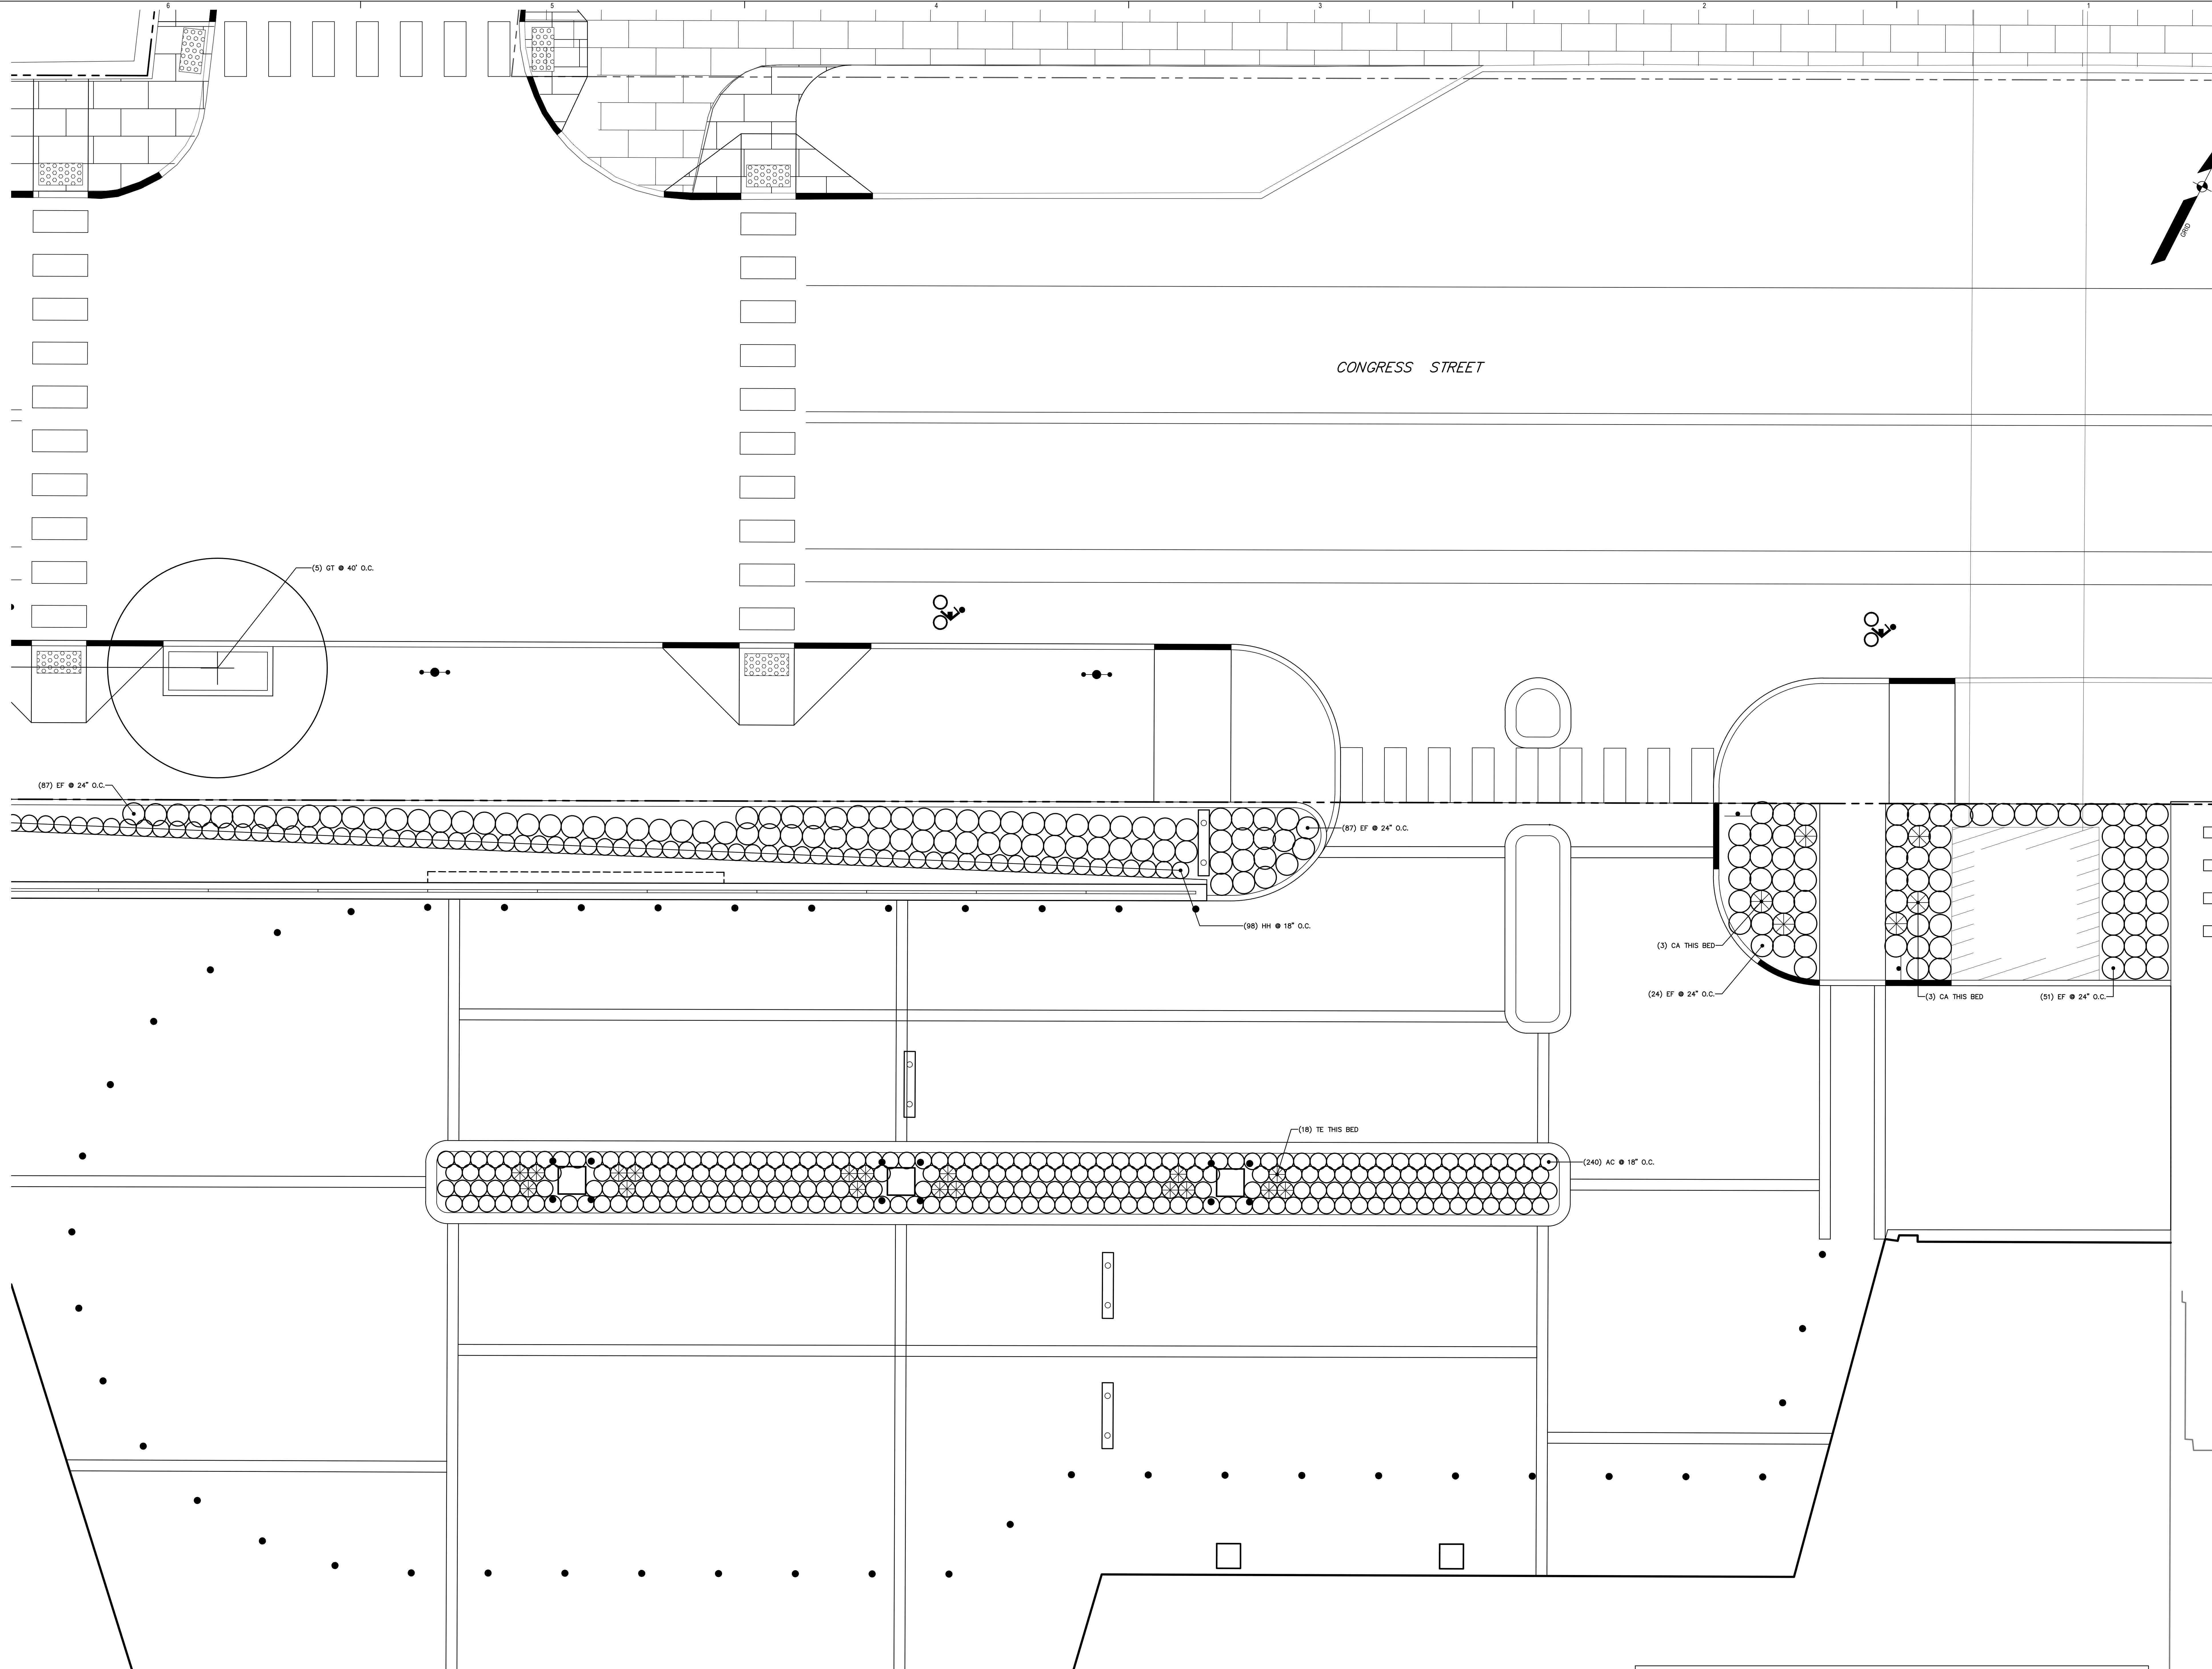

NO.	ISSUE	DATE
Job Number	152189.000	
Drawn	MAL	
Checked	WTC	
Approved	DLR	

KEY	BOTANICAL NAME	COMMON NAME	SIZE/REMARKS
GT	GLEDITSIA TRIACANTHOS INERMIS 'STREET KEEPER'	HONEYLOCUST	4 IN. CALIPER
AL	AMELANCHIER LAEVIS	ALLEGHENY SERVICEBERRY	6'-10' HGT
EF	EUONYMUS FORTUNEI 'COLORATUS'	WINTERCREEPER	NO. 3 CONTAINER
MG	MYRICA GALE	BAYBERRY	NO. 3 CONTAINER
HH	HEDERA HELIX	ENGLISH IVY	NO. 2 CONTAINER
CA	CALAMAGROSTIS ACUTIFLORA 'KARL FOERSTER'	REED GRASS	NO. 2 CONTAINER
AC	ASARUM CANADENSE	EUROPEAN WILD GINGER	NO. 2 CONTAINER
TE	TRILLIUM ERECTUM	WAKE ROBIN	NO. 2 CONTAINER
VA	VACCINIUM ANGUSTIFOLIUM	LOWBUSH BLUEBERRY	NO. 1 CONTAINER