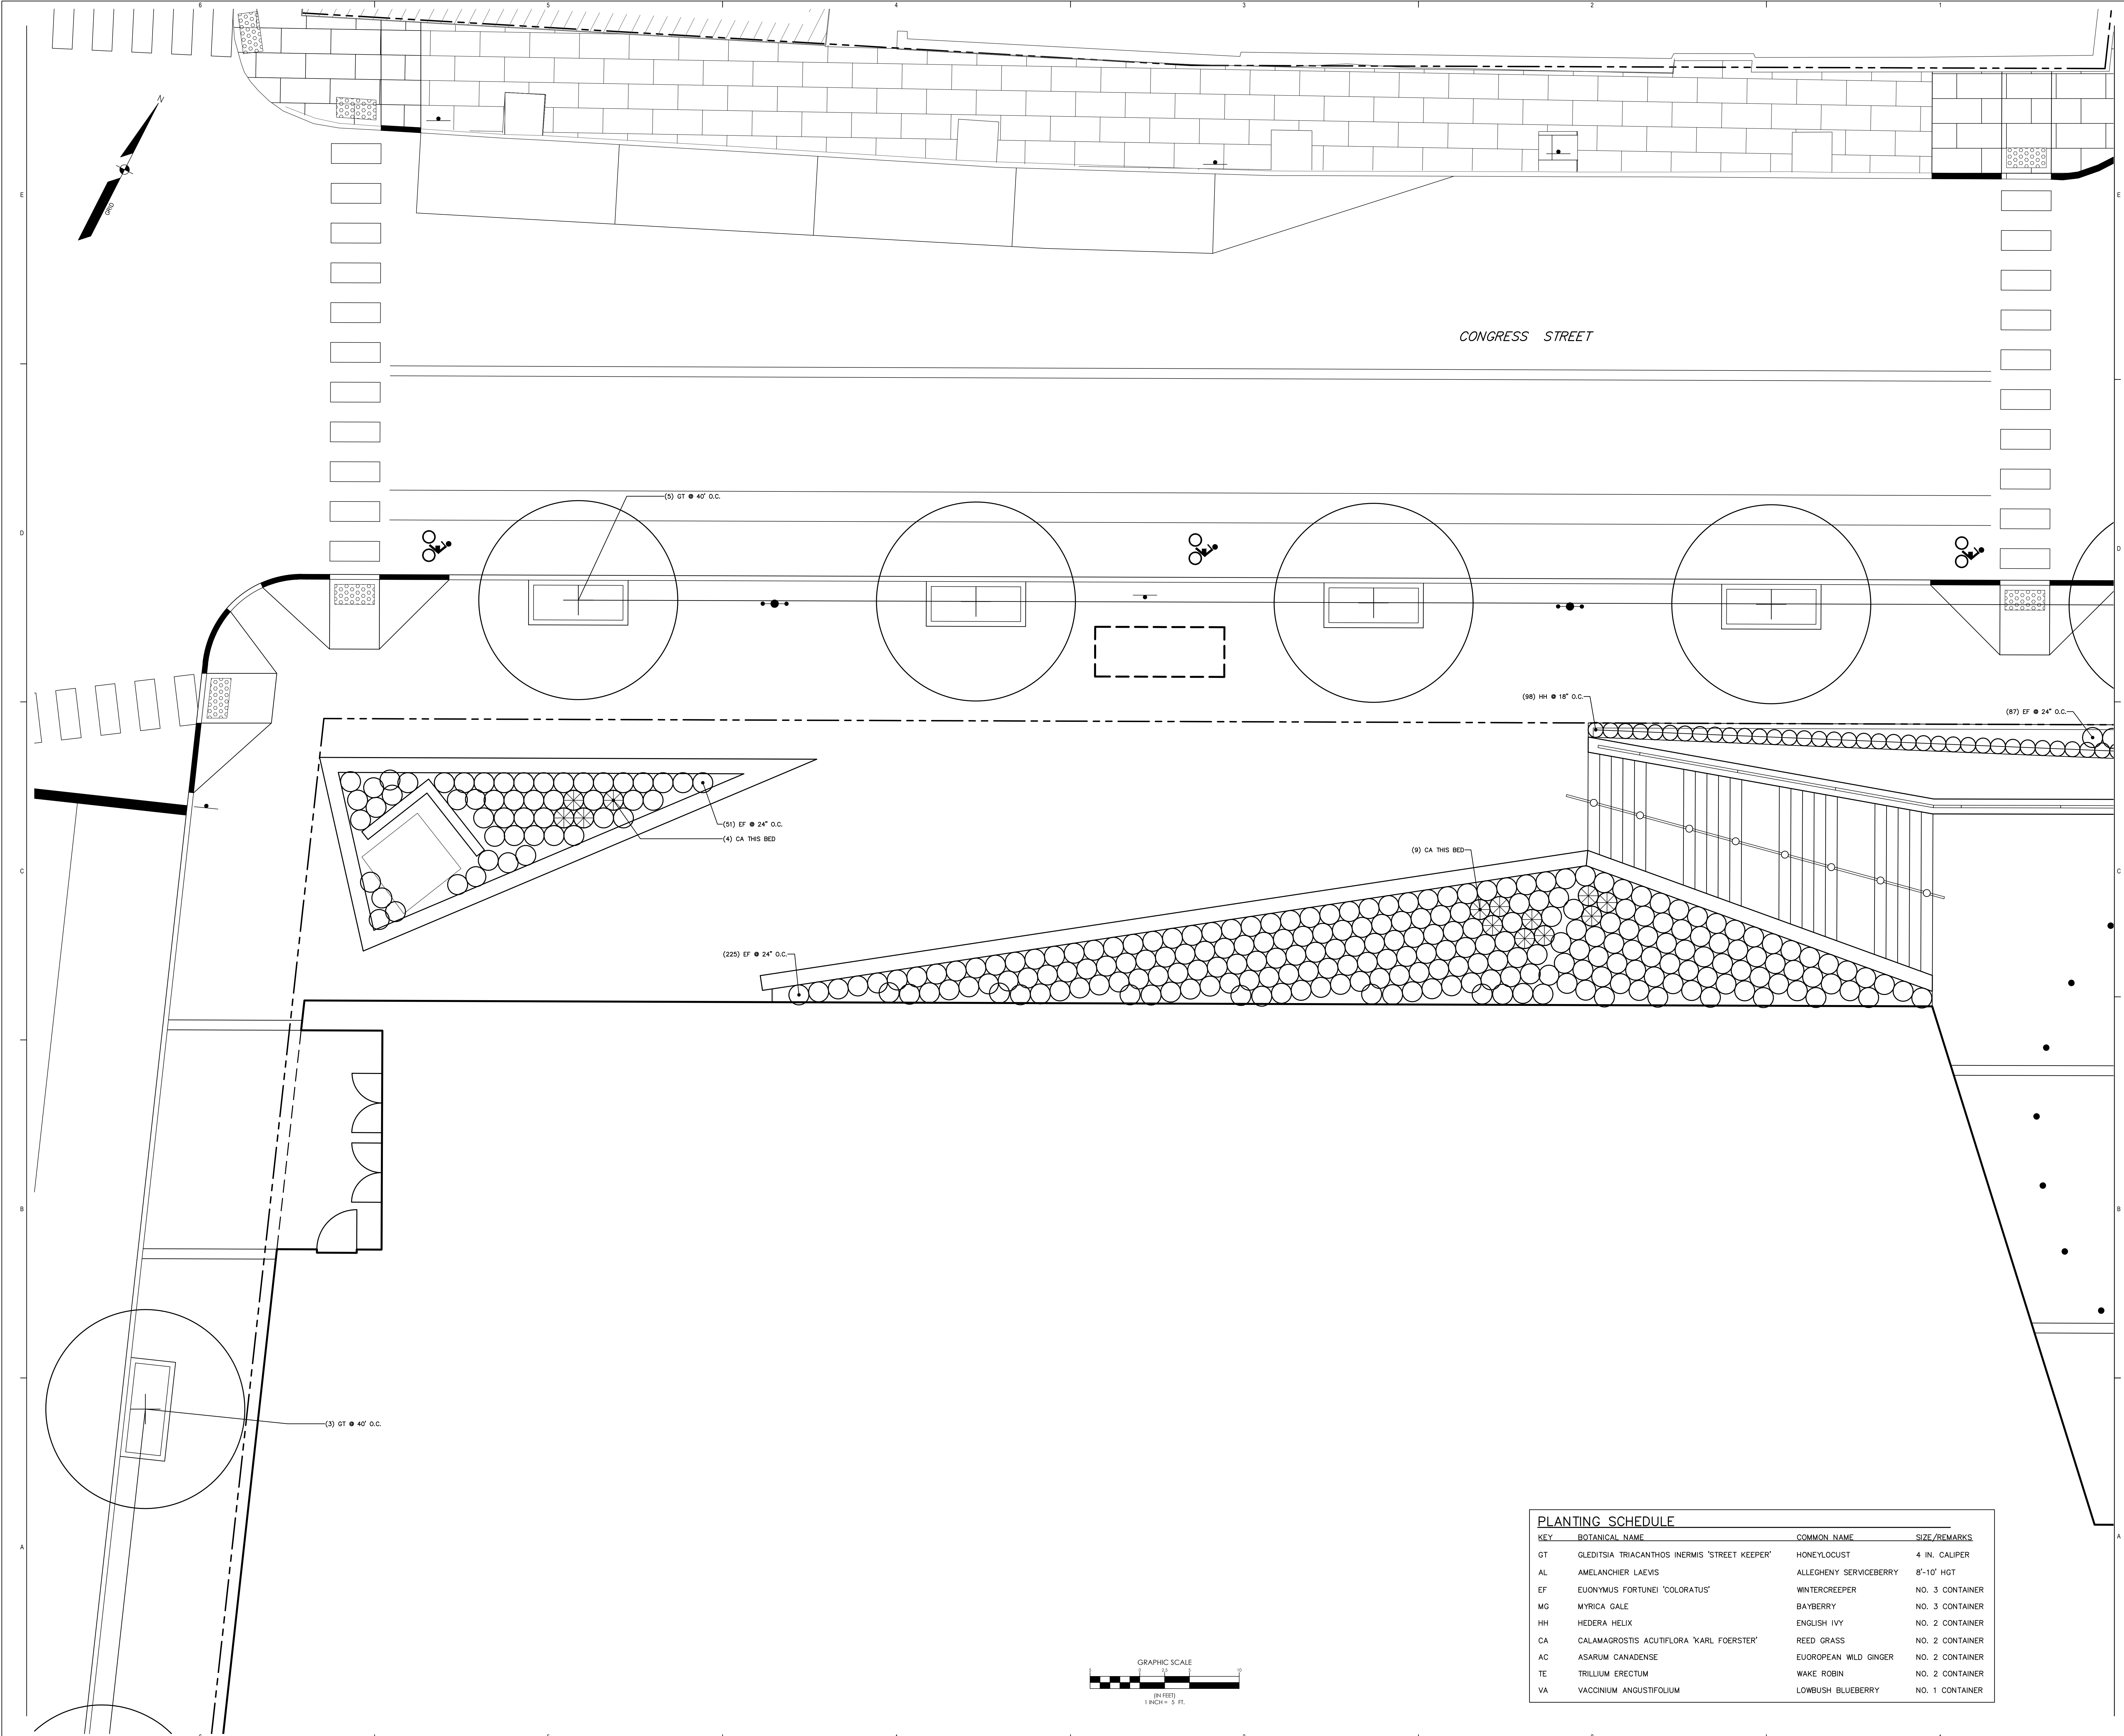

NO.	ISSUE	DATE
Job Number	152189.000	
Drawn	MAL	
Checked	WTC	
Approved	DLR	

**LANDSCAPE PLAN,
LOWER CONGRESS,
CONGRESS STREET
EXPANSION**

PLANTING SCHEDULE			
KEY	BOTANICAL NAME	COMMON NAME	SIZE/REMARKS
GT	GLEDITSIA TRIACANTHOS INERMIS 'STREET KEEPER'	HONEYLOCUST	4 IN. CALIPER
AL	AMELANCHIER LAEVIS	ALLEGHENY SERVICEBERRY	6'-10' HGT
EF	EUONYMUS FORTUNEI 'COLORATUS'	WINTERCREEPER	NO. 3 CONTAINER
MG	MYRICA GALE	BAYBERRY	NO. 3 CONTAINER
HH	HEDERA HELIX	ENGLISH IVY	NO. 2 CONTAINER
CA	CALAMAGROSTIS ACUTIFLORA 'KARL FOERSTER'	REED GRASS	NO. 2 CONTAINER
AC	ASARUM CANADENSE	EUROPEAN WILD GINGER	NO. 2 CONTAINER
TE	TRILLIUM ERECTUM	WAKE ROBIN	NO. 2 CONTAINER
VA	VACCINIUM ANGUSTIFOLIUM	LOWBUSH BLUEBERRY	NO. 1 CONTAINER