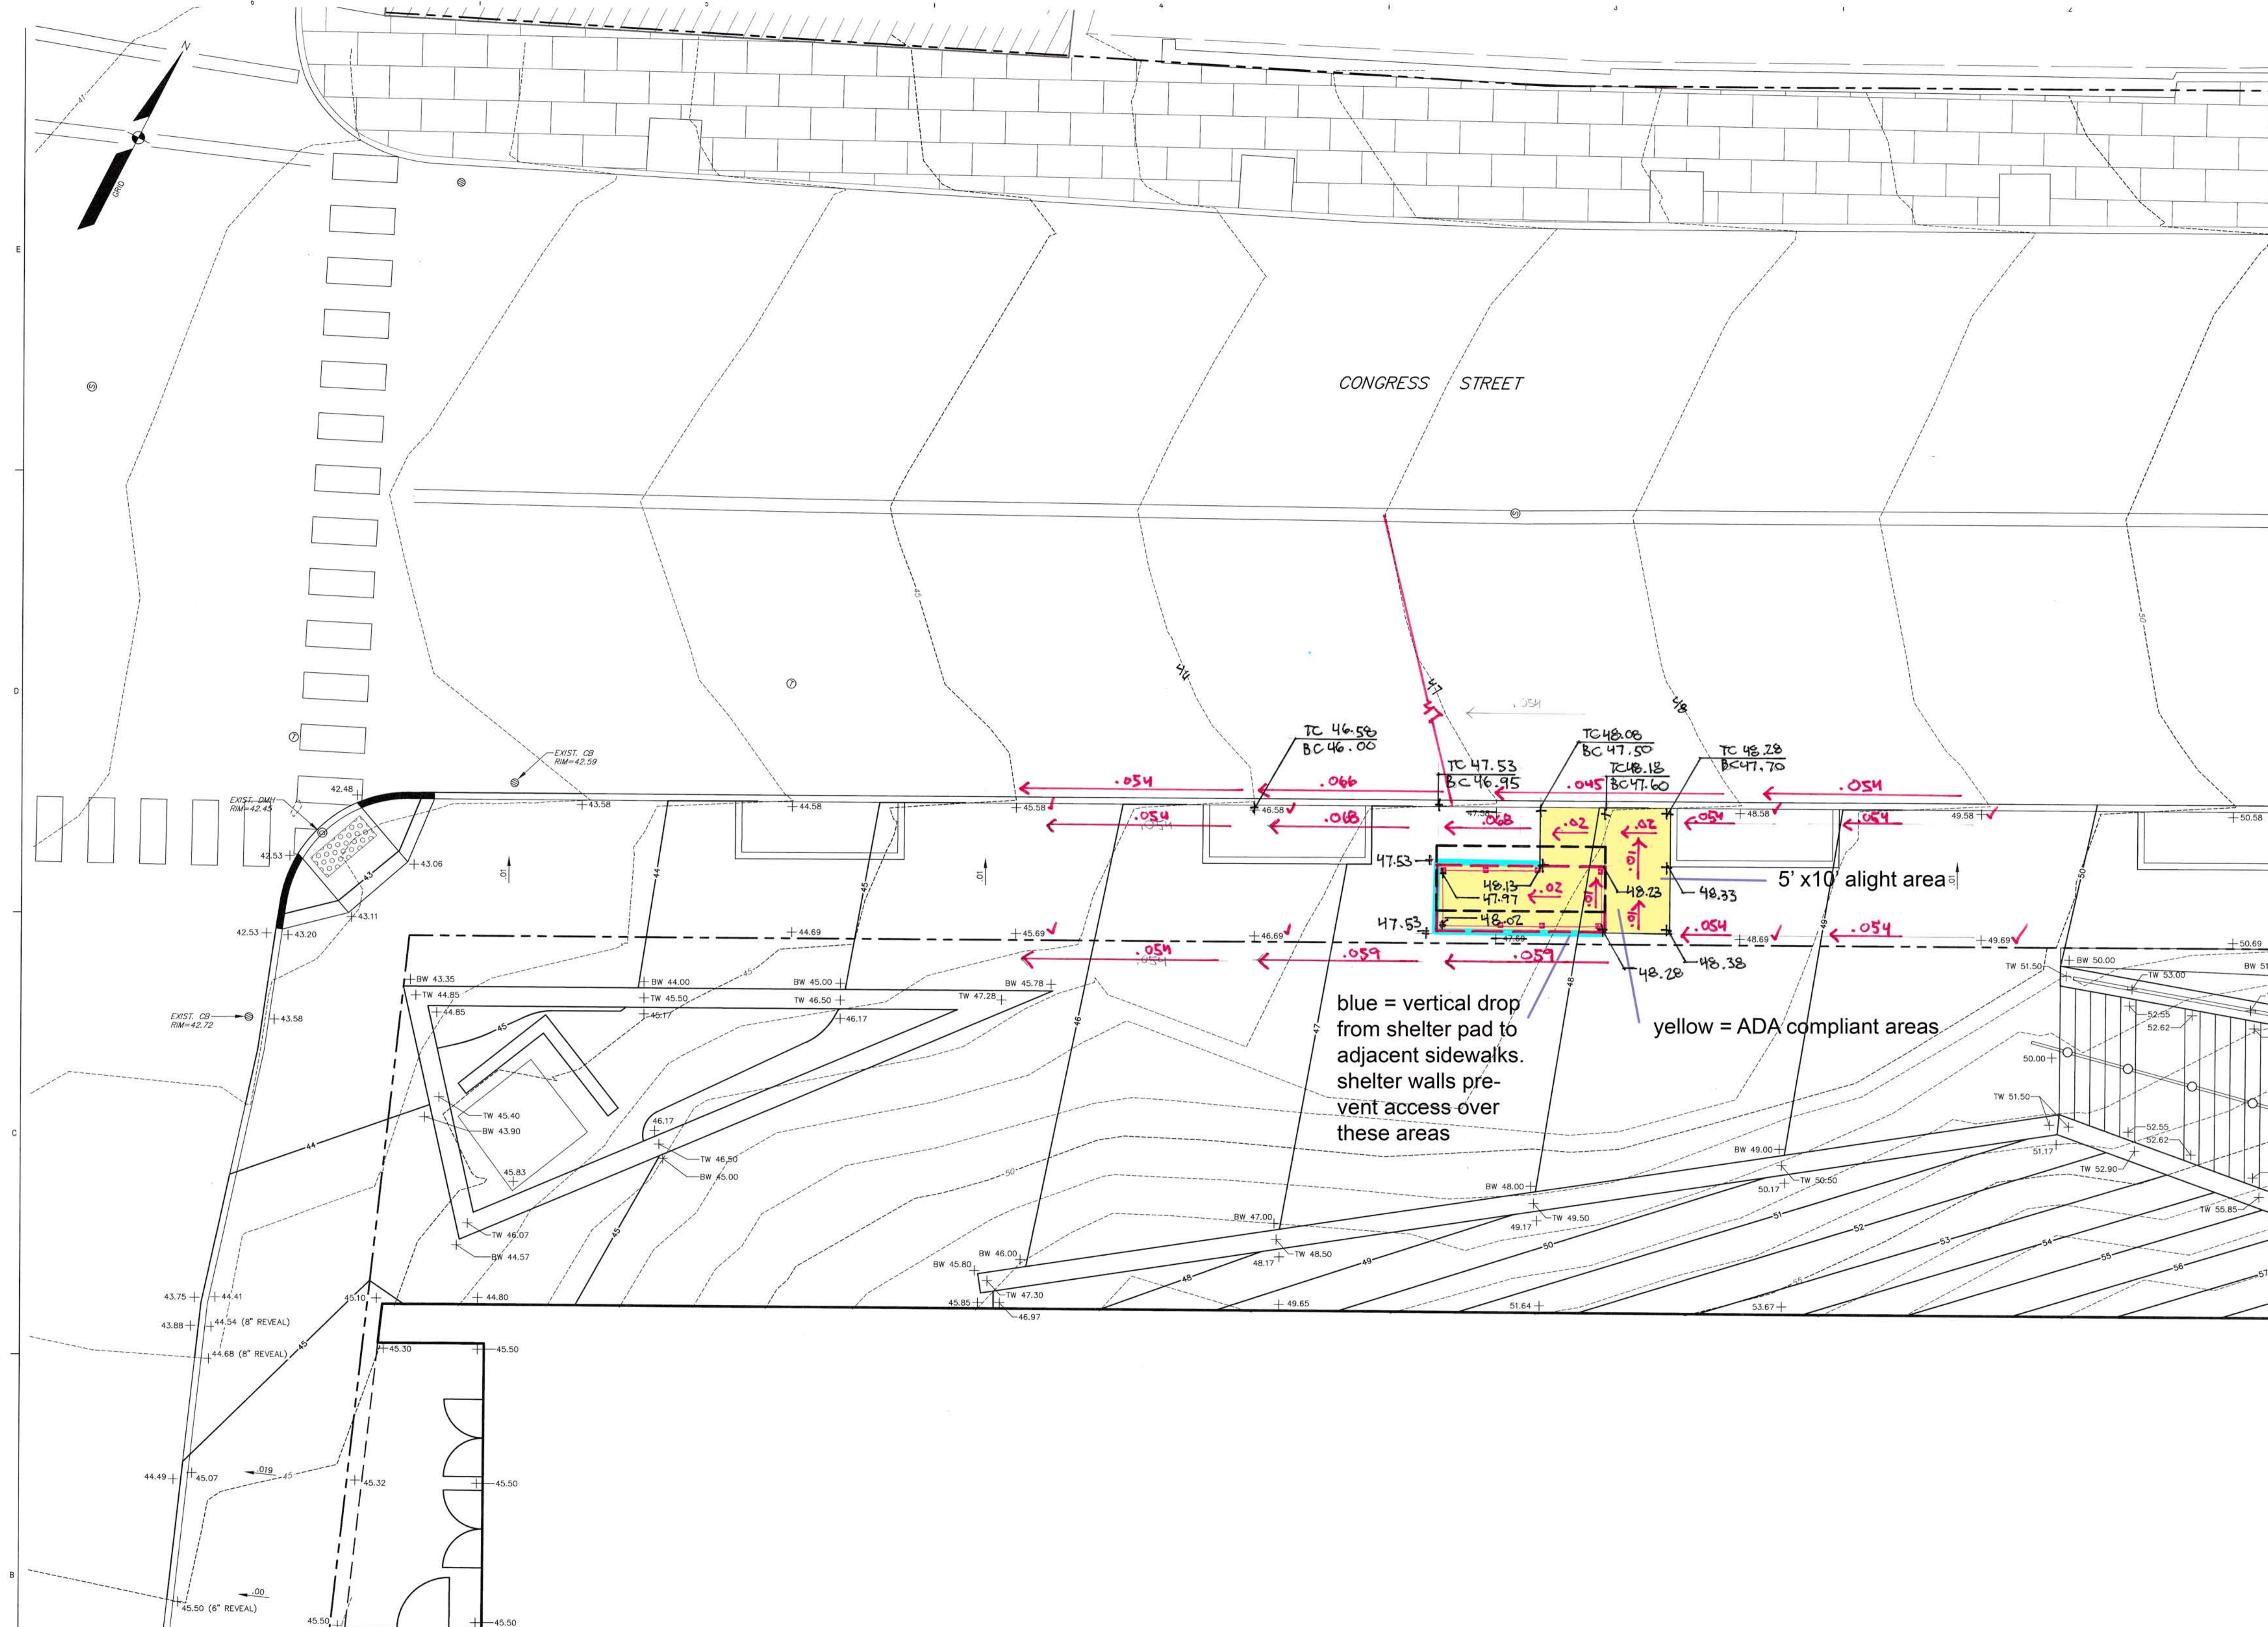

CONGRESS STREET

blue = vertical drop from shelter pad to adjacent sidewalks. shelter walls prevent access over these areas

yellow = ADA compliant areas

5' x 10' alight area