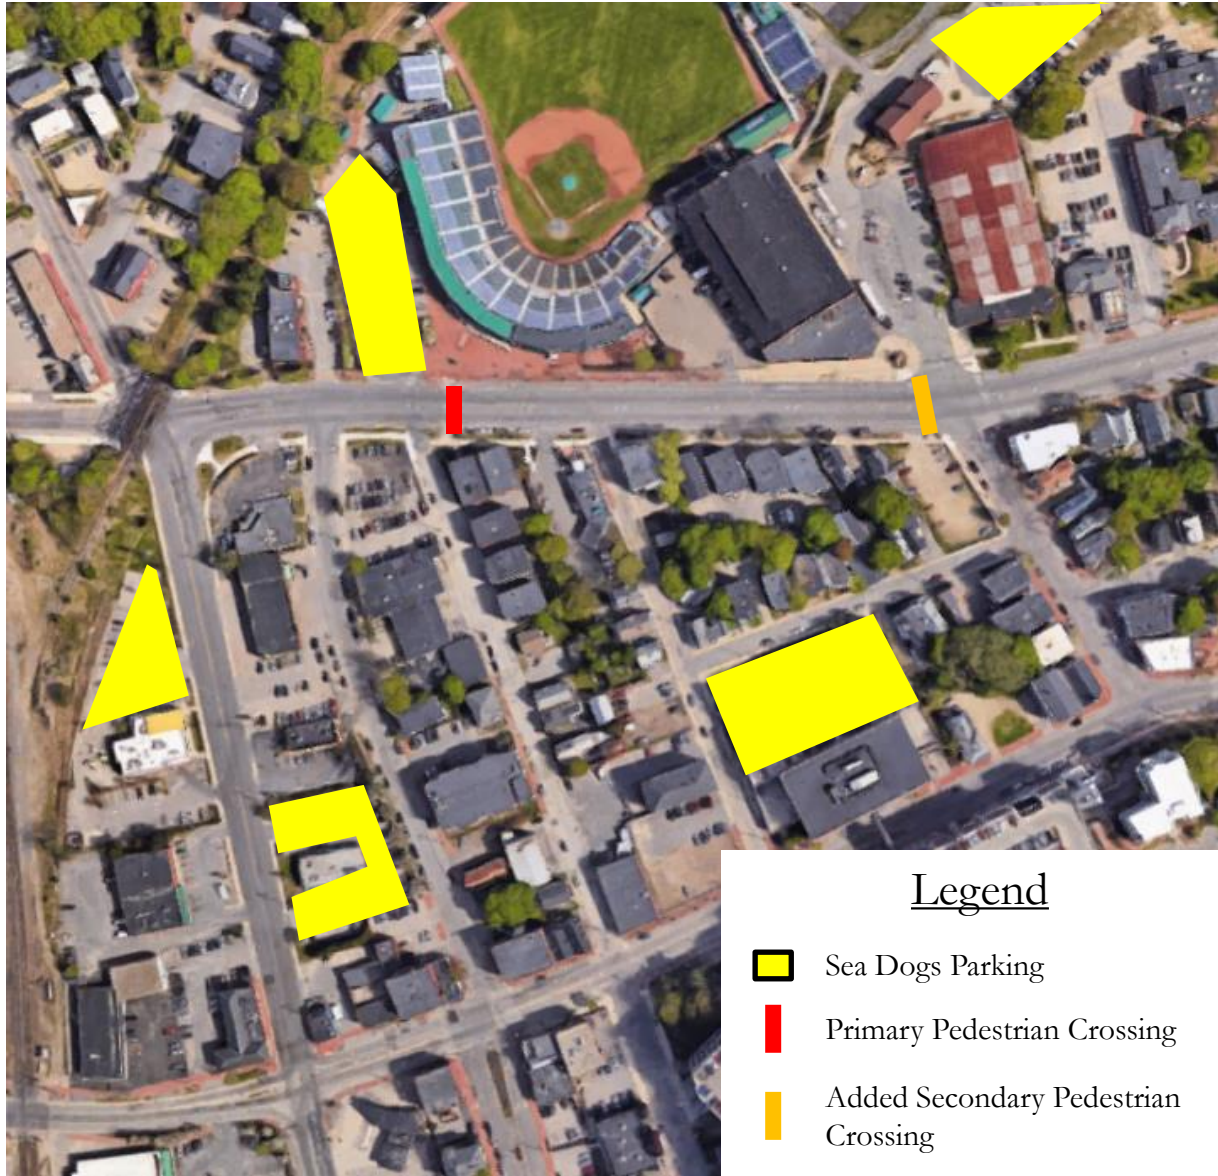

Sea Dogs Game Days

- Gates open at 4:30PM; Rush at 5:15PM
- Communication to ticket holders
- Coordinate with City Staff that supports Sea Dogs parking
- Parking in Fitzpatrick Lot and MMC's Forest St garage
- Police controlled pedestrian crossing
- Added signalized pedestrian crossing
- Add message to variable message boards
- Additional flaggers as needed

Sea Dogs Mother's Day 5k – Sunday, May 13, 2018

- Registration begins at 7:00AM
- Race expected to end at 11:00AM
- 10 police officers 7:00AM – 11:00AM
- 80 volunteers
- Close Park Ave between St John and Deering Ave to start the race
- Close Brighton Ave between Stevens Ave and Park Ave during the middle and end of the race.

Sea Dogs Mother's Day 5k Detour Impact

- Close Park Ave between St John and Deering Ave to start the race
 - Detour traffic to Brighton Ave from 7:00 AM until Brighton Closure
- Close Brighton Ave between Stevens Ave and Park Ave during the middle and end of the race.
 - Detour traffic to Commercial St until race end (approx. 11:00 AM)