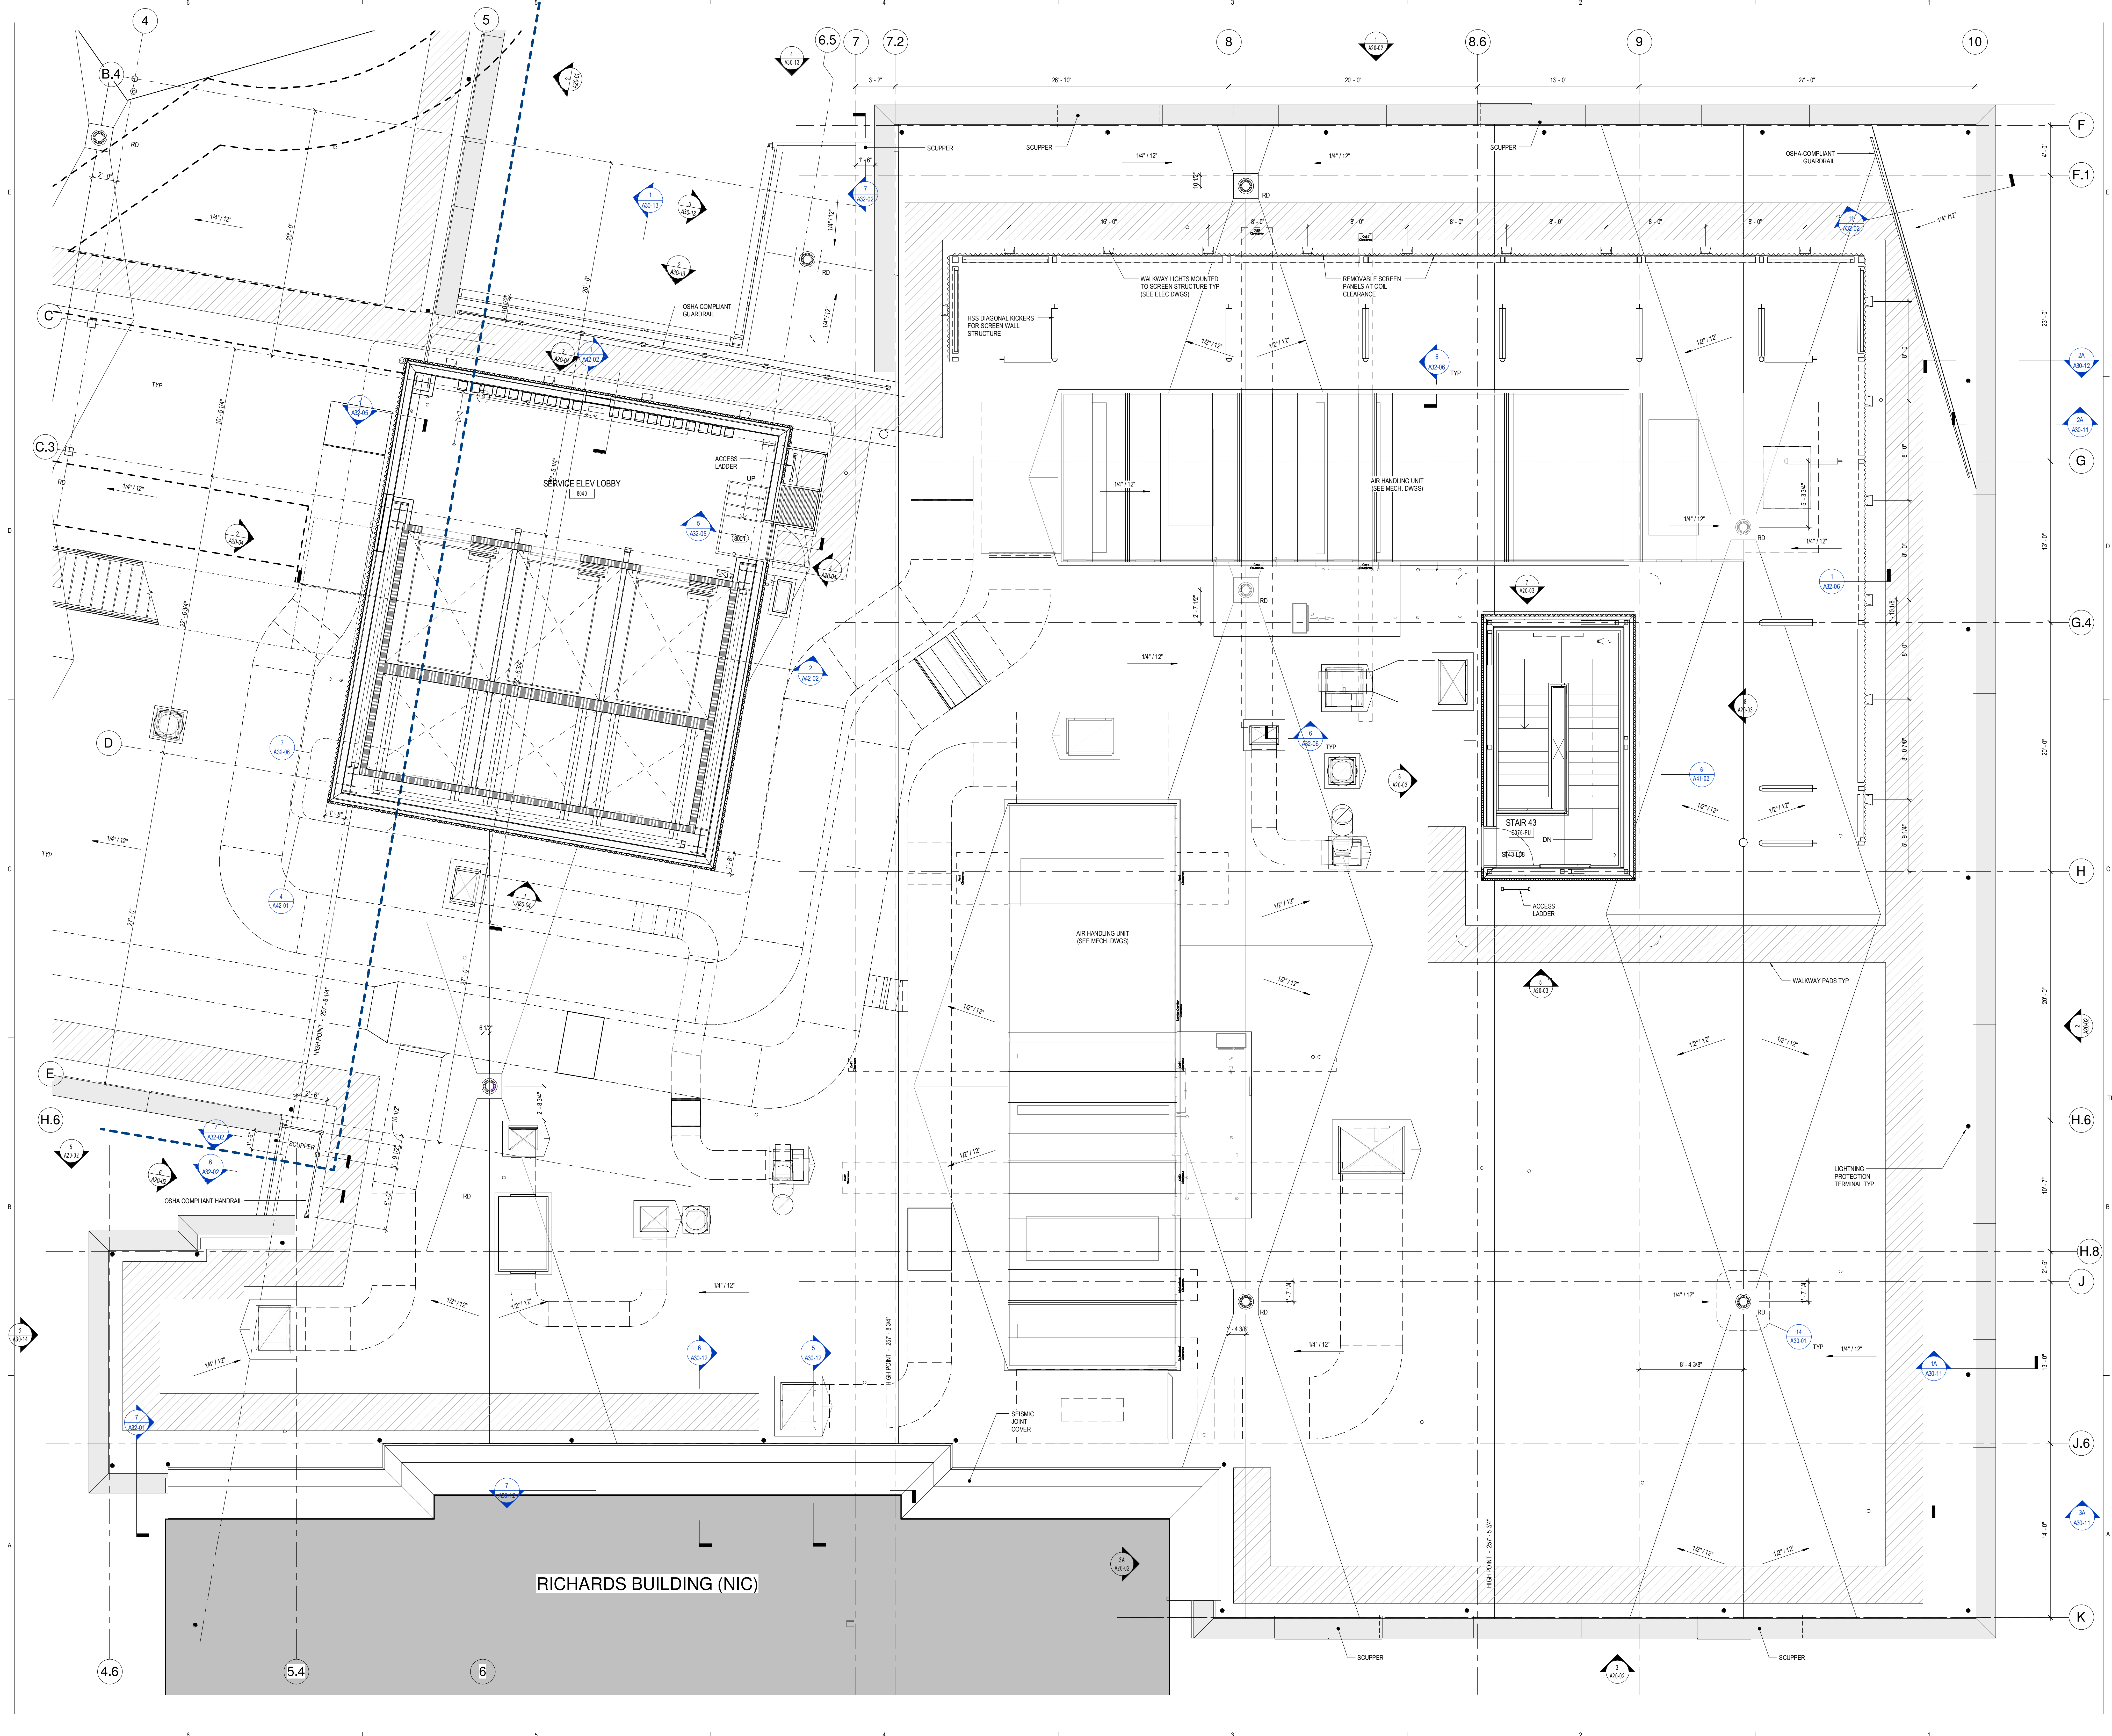

NO	ISSUE	DATE
Job Number	152181.000	
Drawn	TEAM	
Checked		
Approved		

RICHARDS BUILDING (NIC)