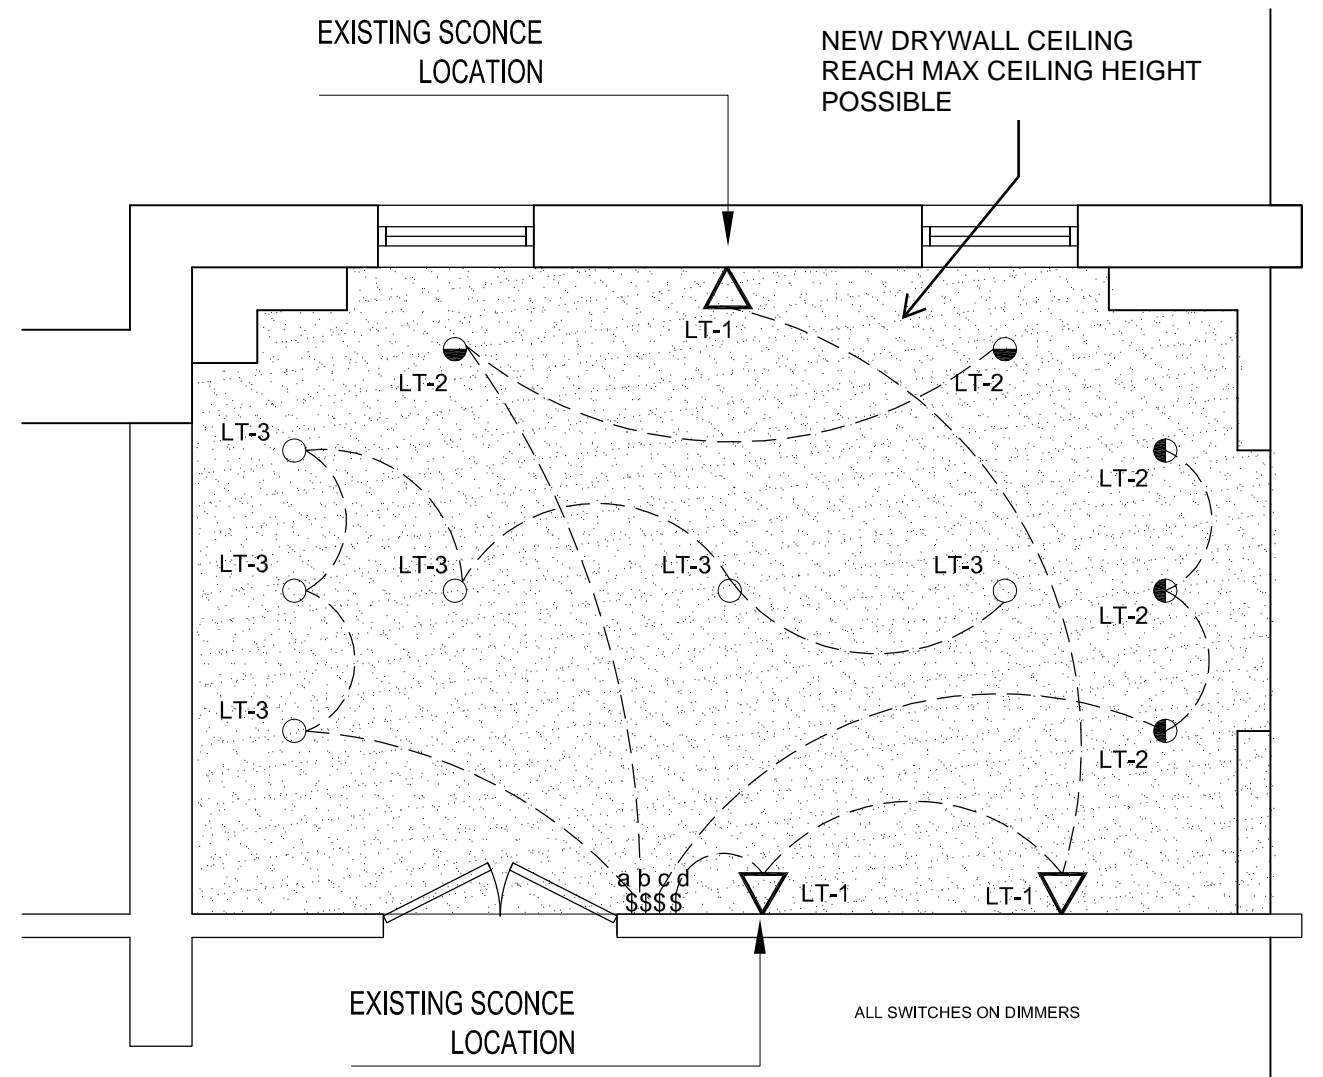

FLOORING: TANDUS CENTIVA
VENUE WOOD UVP
BLACK WALNUT 3401
SQUARE EDGE,
STANDARD EMBOSS
6"X48"

*ALTERNATE
Strip Bamboo Dark Chocolate 4" x 36" ArborArt
Brand : Armstrong
ITEM # TP050

PAINT:
P-1 MMC STANDARD:
ANTIQUE WHITE
P-2 MMC STANDARD:
LIGHT TAUPE #4

LIGHTING:
LT-1 SCONE: 3FORM ART LIGHT, RTG HALF-ROUND SCONE
Linea Ivory + Noir
LT-2 WALL WASHER
LT-3 DOWN LIGHT

A2