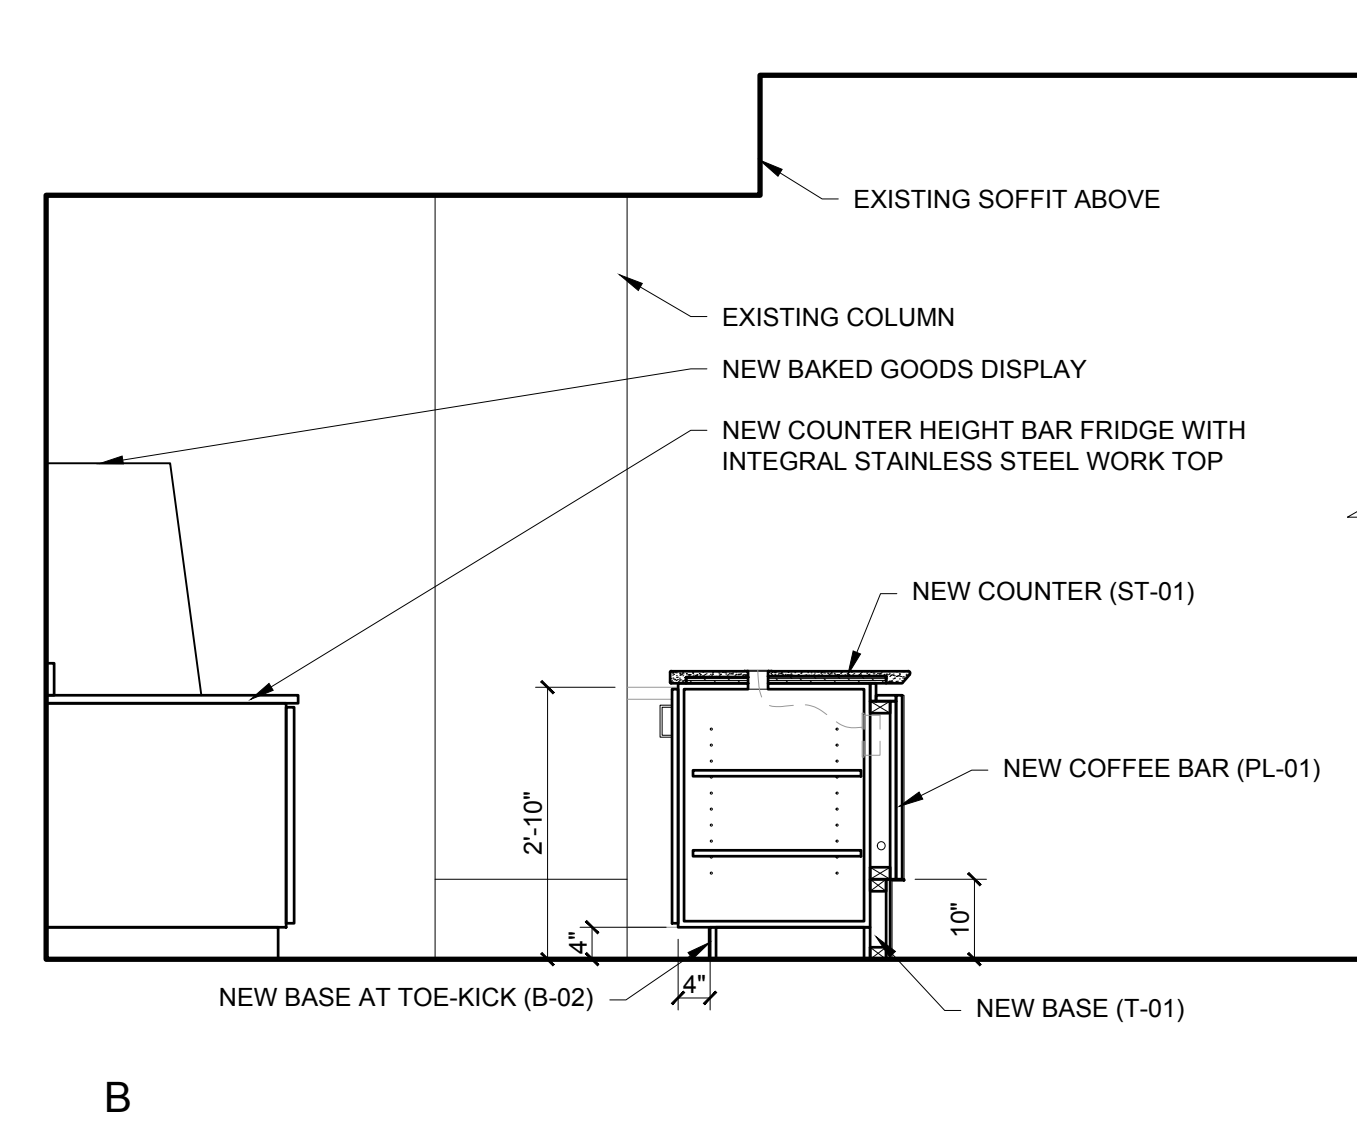

© 2017 RYAN SENATORE ARCHITECTURE

MMC - LOBBY COFFEE BAR DESIGN
22 BRAMHALL STREET
PORTLAND, ME 04102

CONSULTANTS:

REVISIONS:

DATE: JUNE 22, 2017

PROJECT No. 1709

DRAWN BY: JPF

CHECKED BY: RJS

SCALE: AS NOTED

SHEET TITLE:
INTERIOR ELEVATIONS

A4-1

1 COFFEE BAR - INTERIOR ELEVATIONS
1/4" = 1'-0"