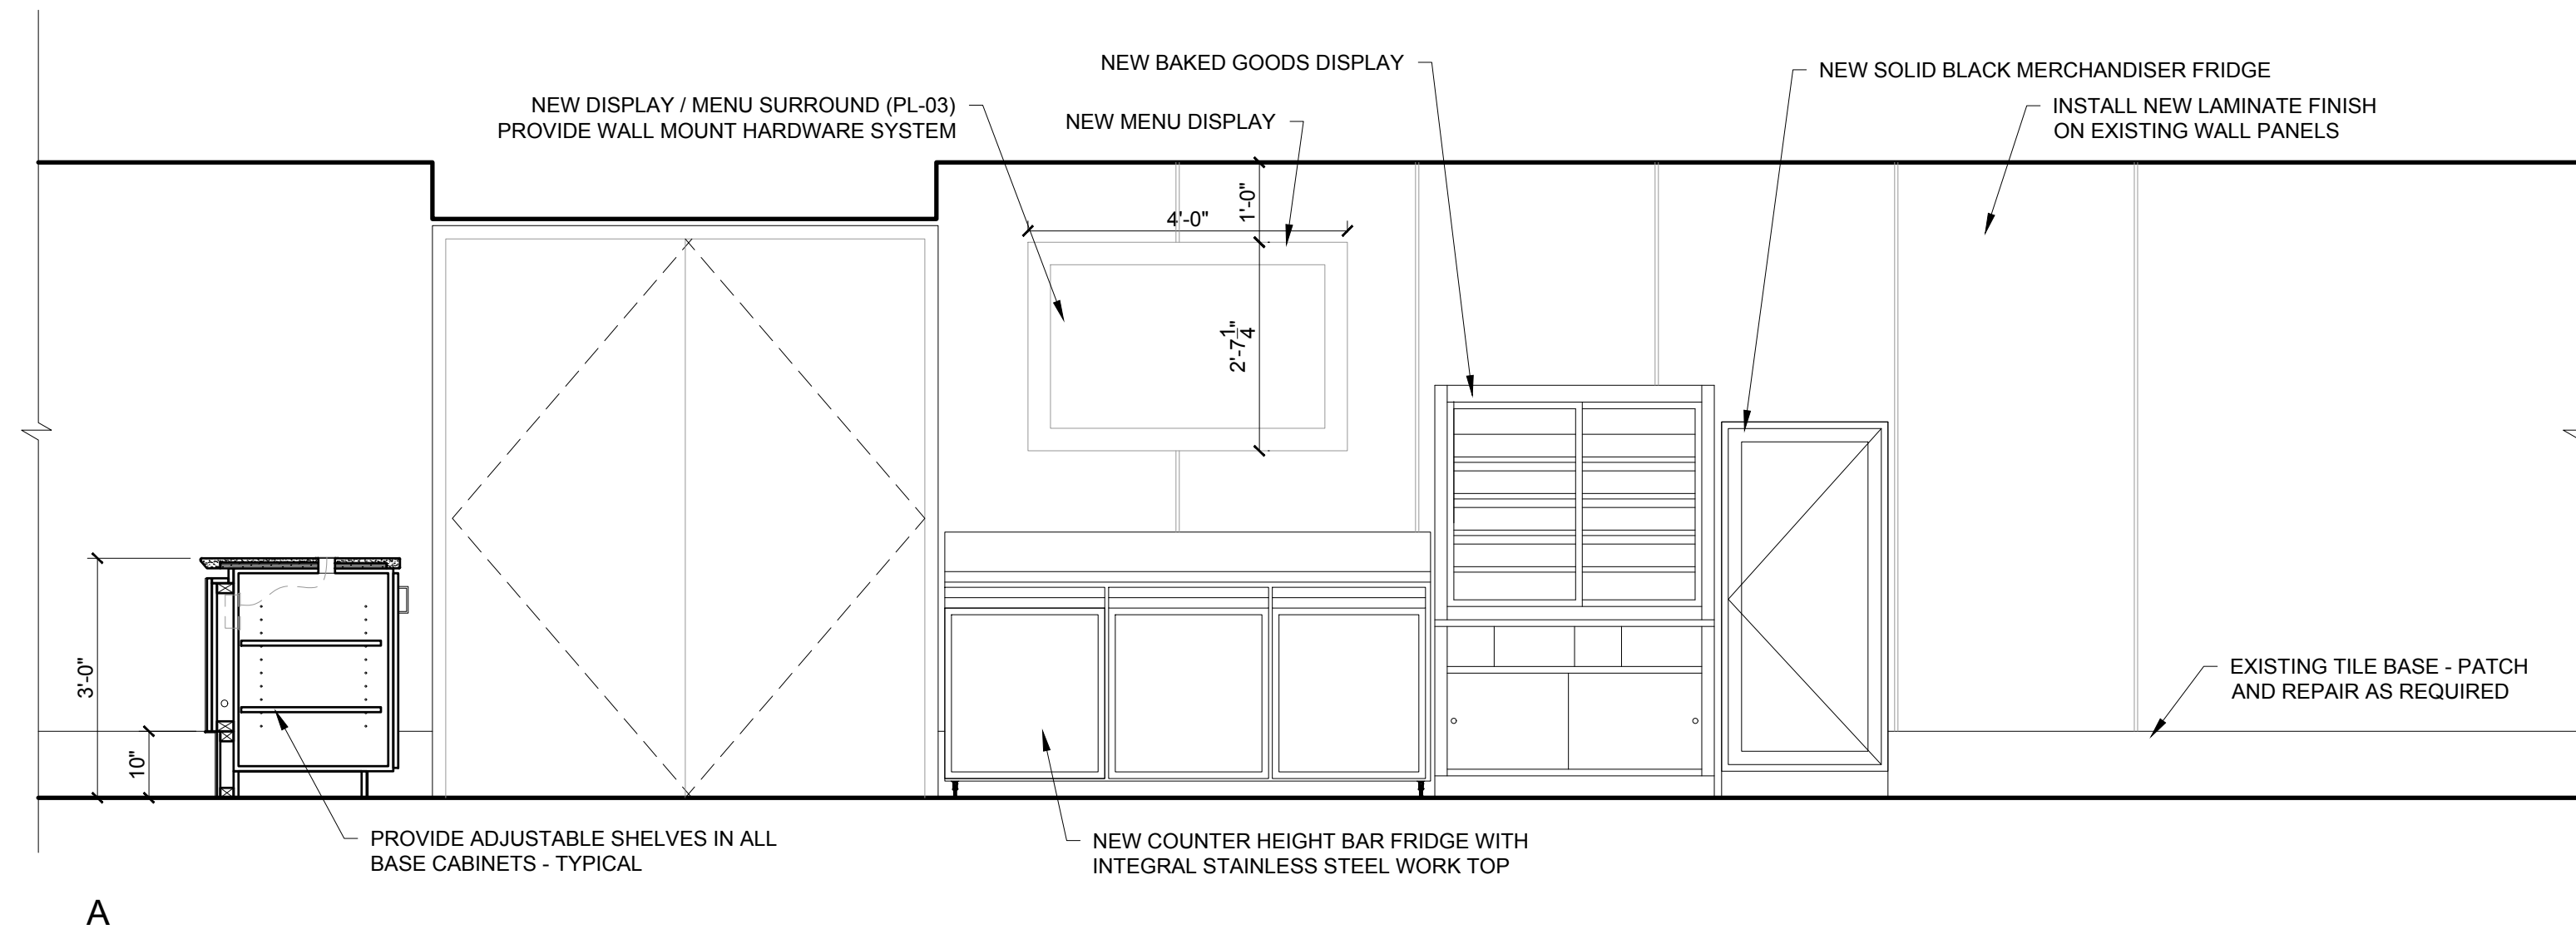

© 2017 RYAN SENATORE ARCHITECTURE

MMC - LOBBY COFFEE BAR DESIGN
22 BRAMHALL STREET
PORTLAND, ME 04102

CONSULTANTS:

REVISIONS:

DATE: JUNE 22, 2017

PROJECT No. 1709

DRAWN BY: JPF

CHECKED BY: RJS

SCALE: AS NOTED

SHEET TITLE:
INTERIOR ELEVATIONS

A4-1

1 COFFEE BAR - INTERIOR ELEVATIONS
1/4" = 1'-0"