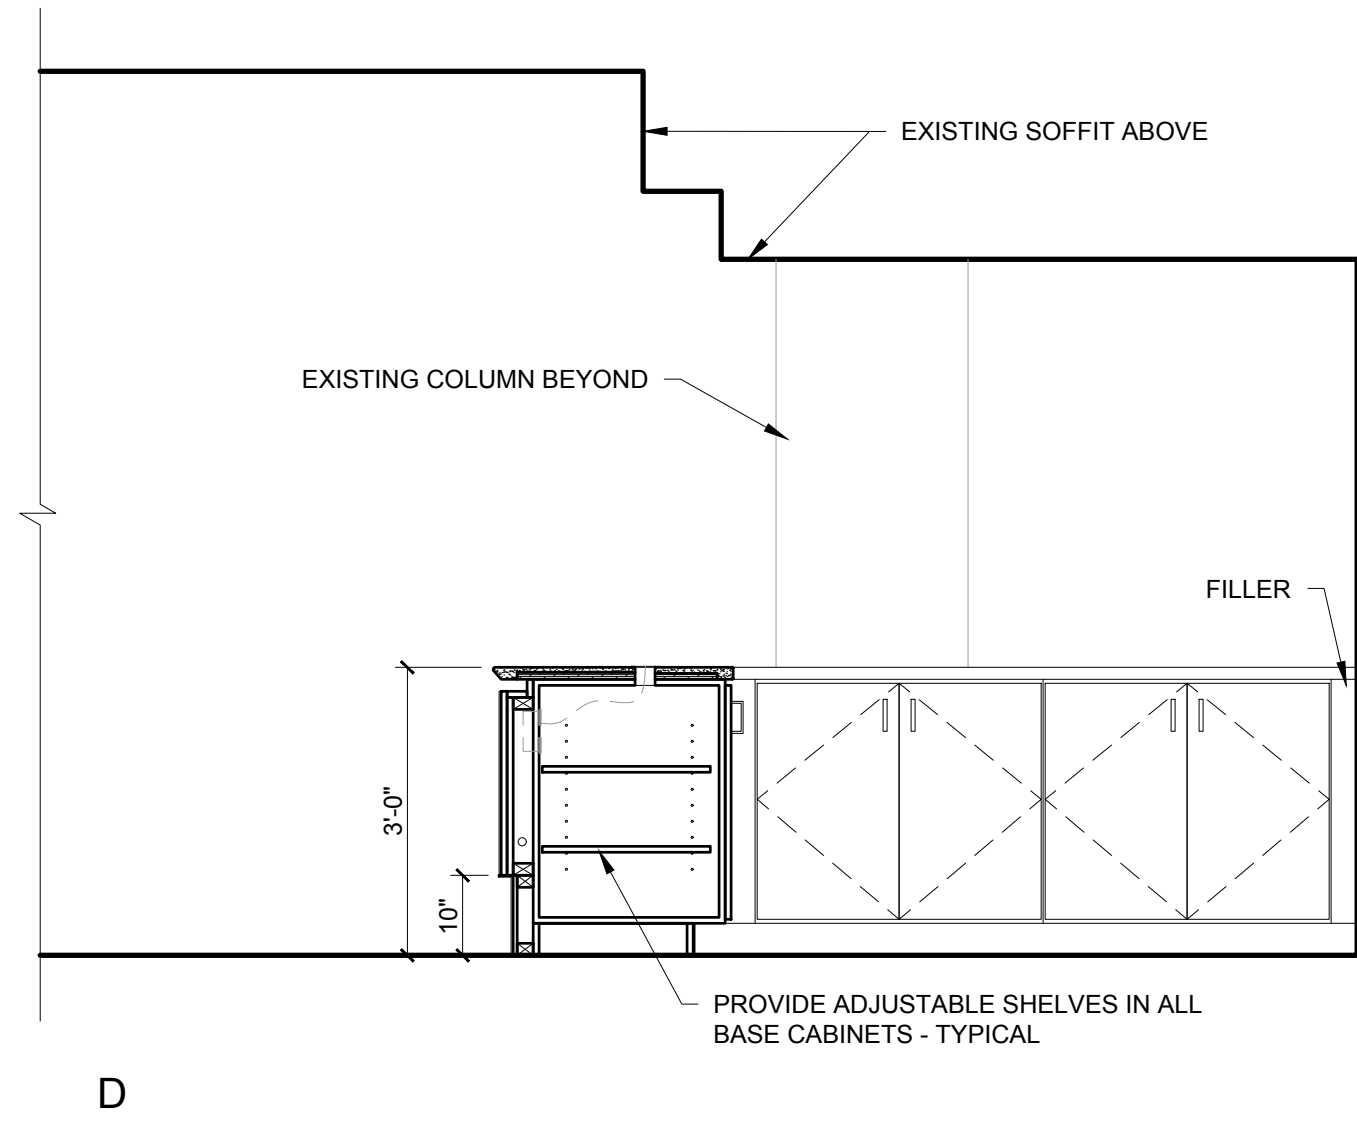

2 COFFEE BAR - INTERIOR ELEVATION (CONT'D)
1/4" = 1'-0"