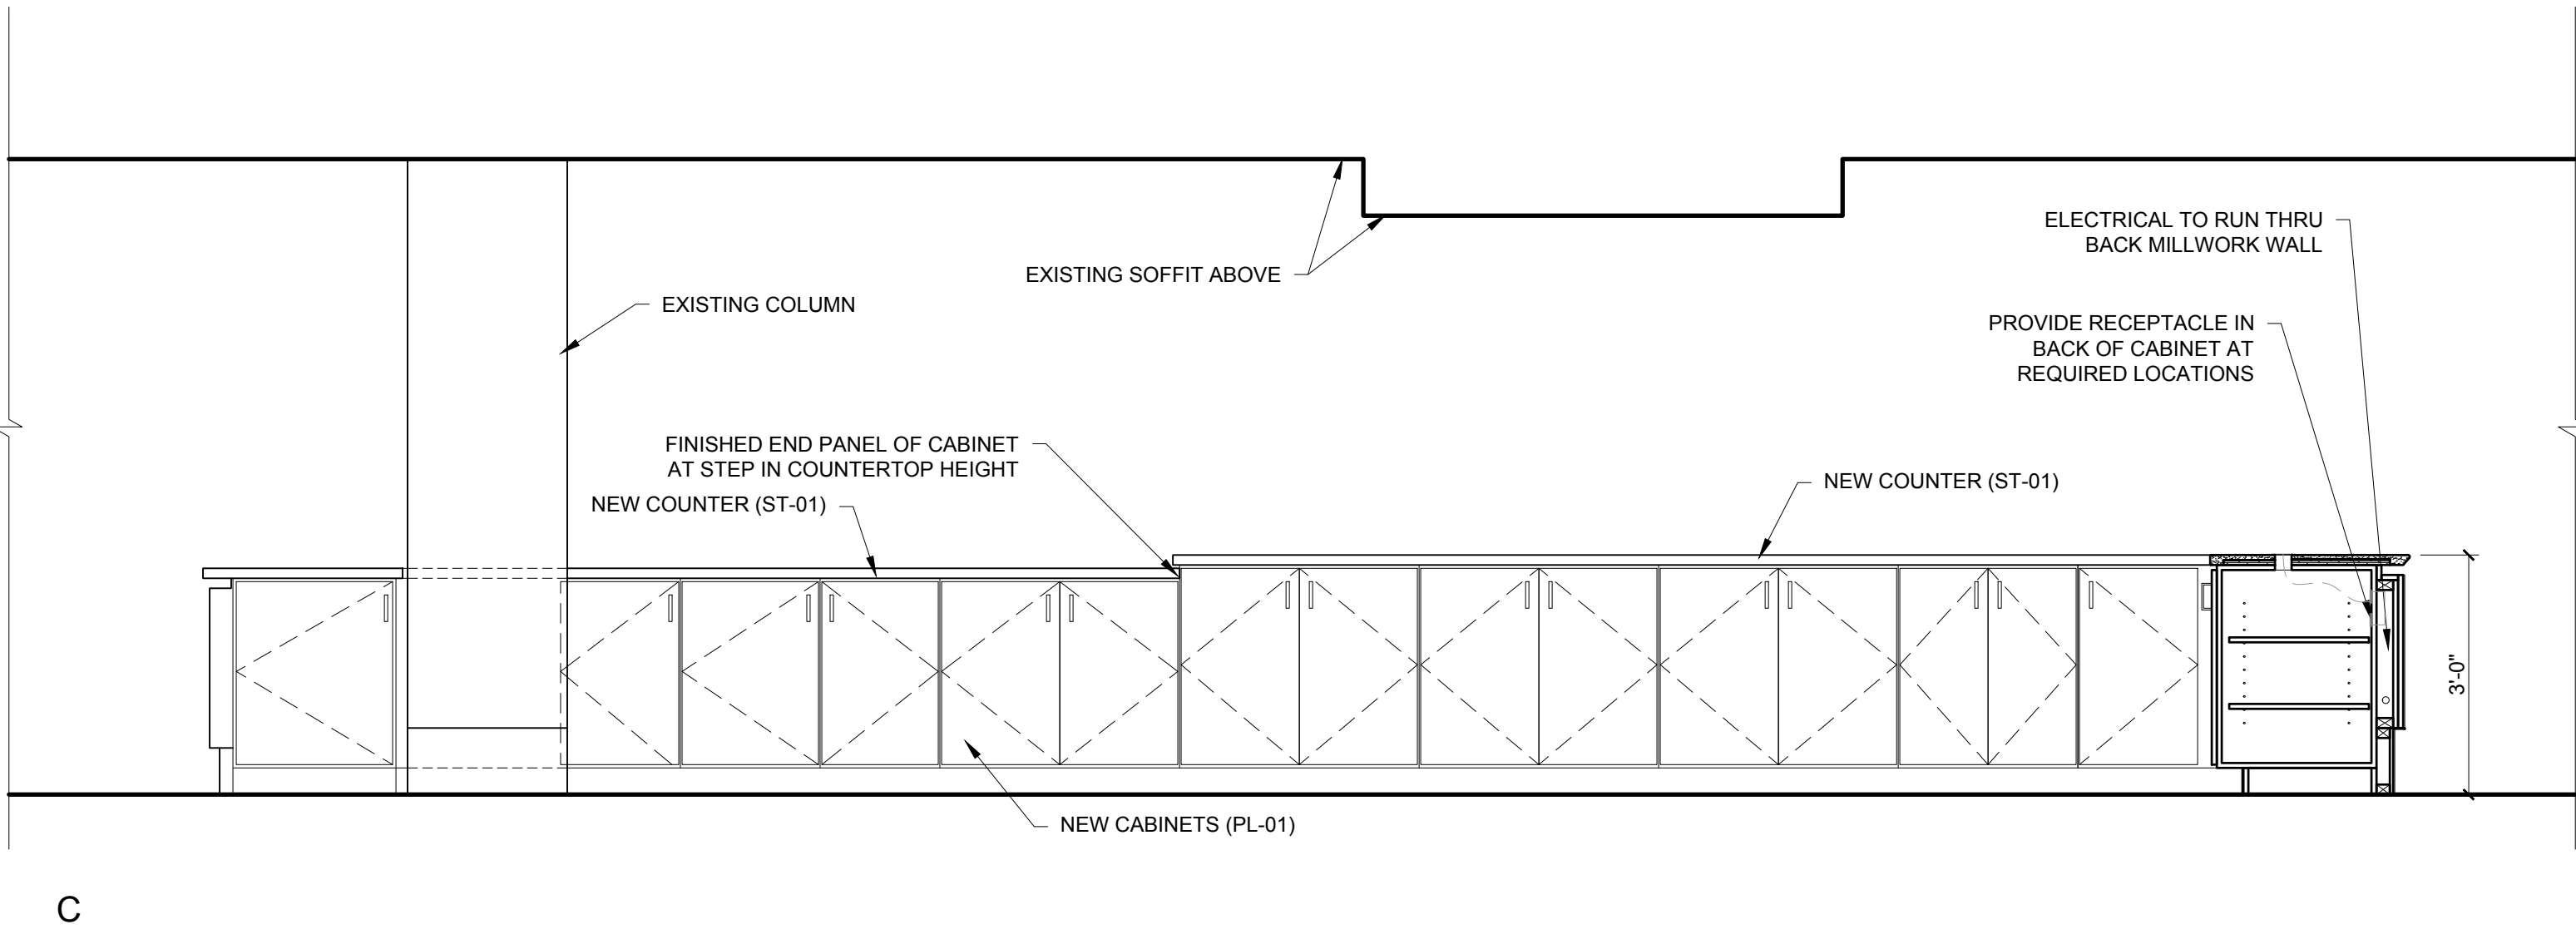

2 COFFEE BAR - INTERIOR ELEVATION (CONT'D)
1/4" = 1'-0"