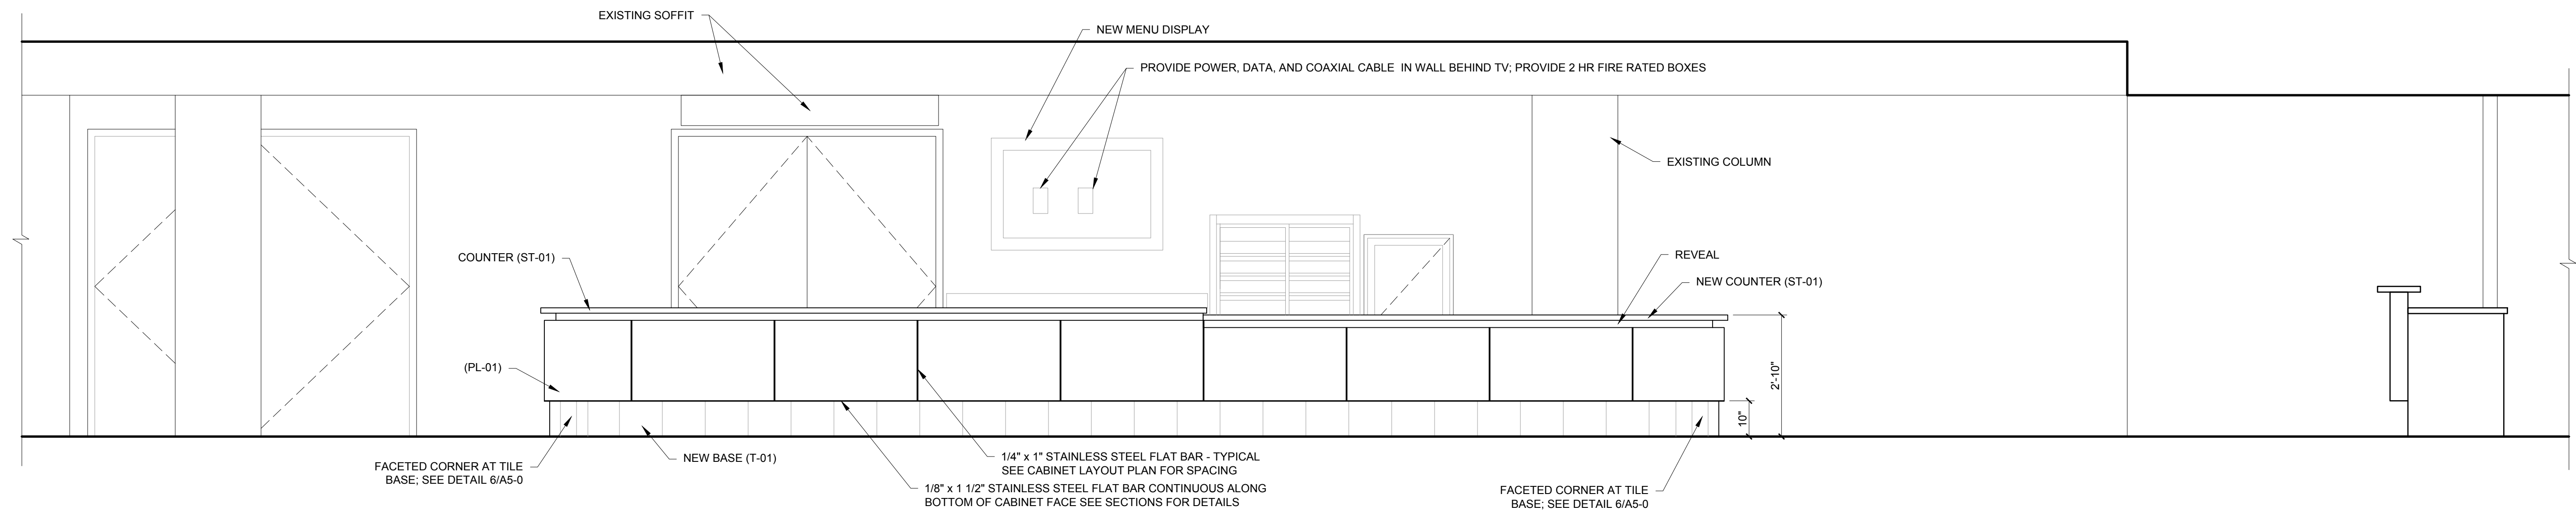

© 2017 RYAN SENATORE ARCHITECTURE

MMC - LOBBY COFFEE BAR DESIGN
22 BRAMHALL STREET
PORTLAND, ME 04102

CONSULTANTS:

REVISIONS:

DATE: JUNE 22, 2017

PROJECT No. 1709

DRAWN BY: JPF

CHECKED BY: RJS

SCALE: AS NOTED

SHEET TITLE:
INTERIOR ELEVATIONS

A4-0

1 COFFEE BAR ELEVATION
1/4" = 1'-0"