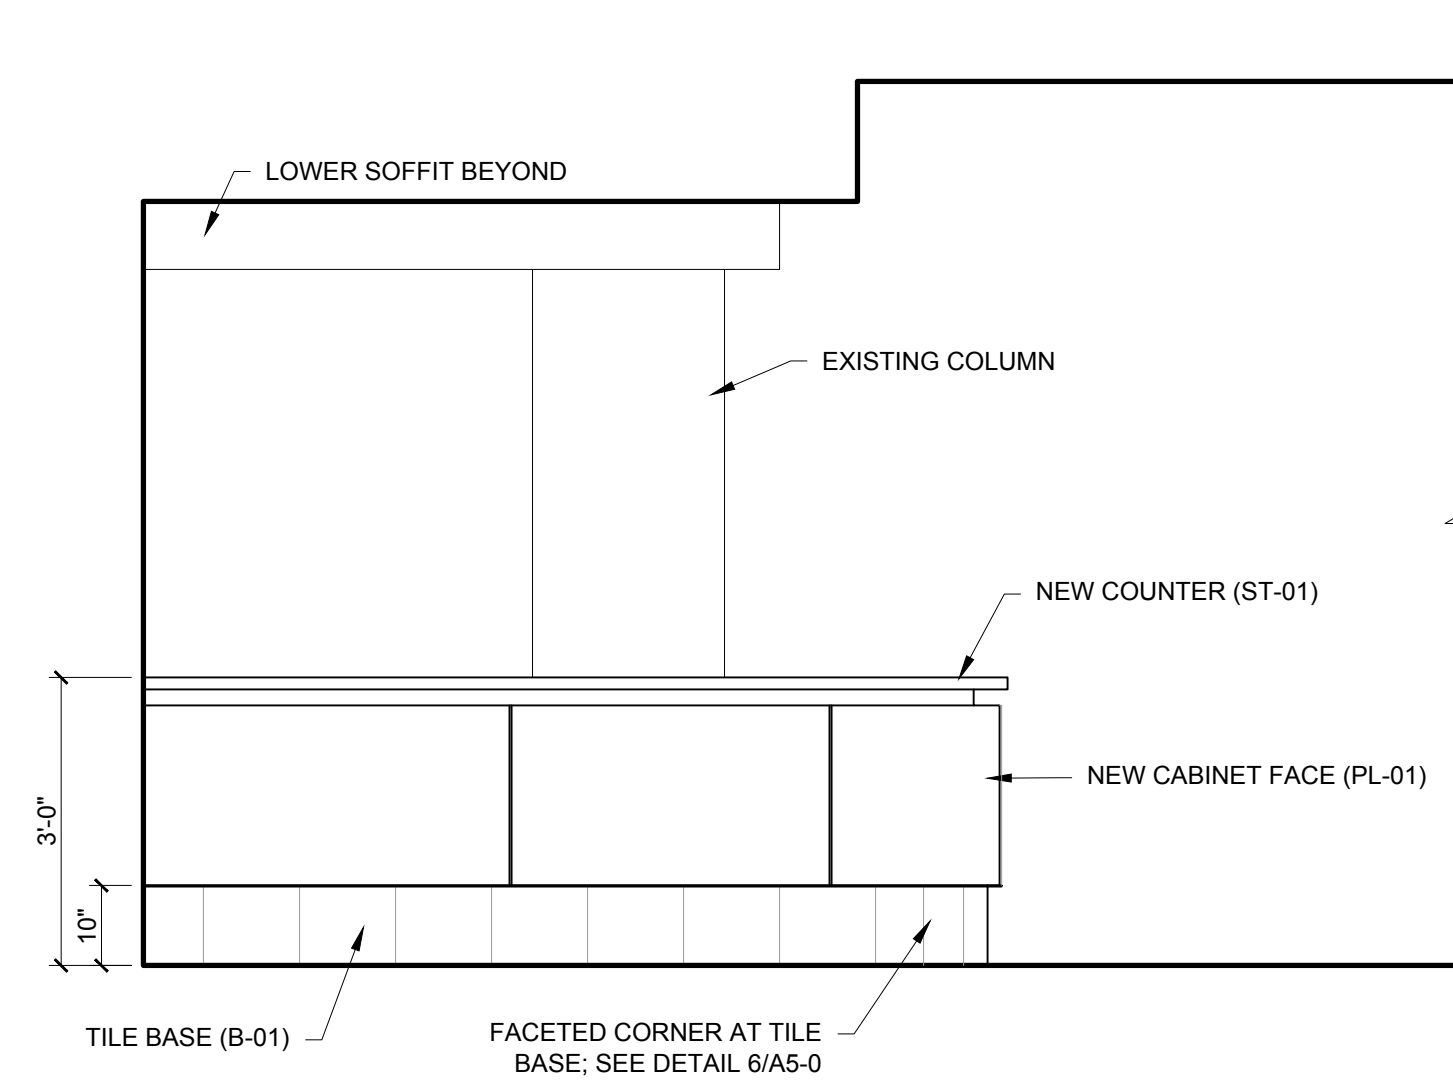

3 COFFEE BAR ELEVATION
1/2" = 1'-0"