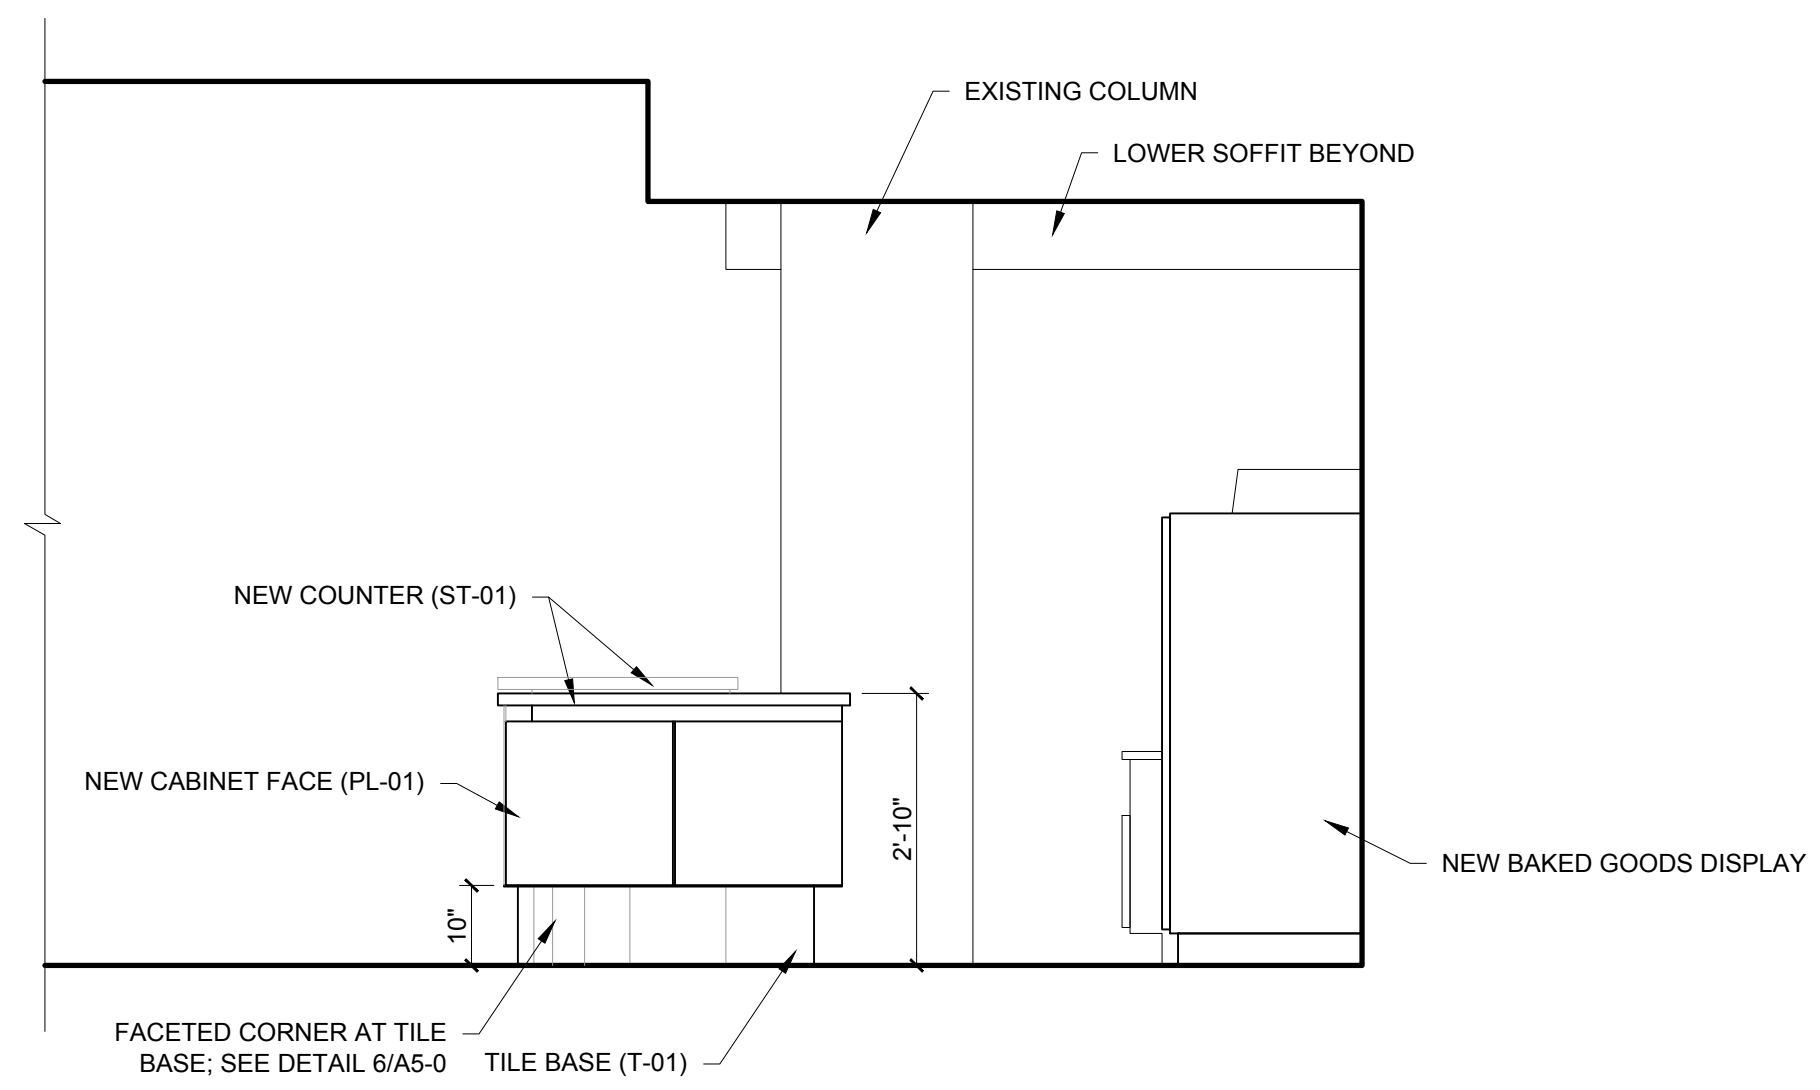

2 COFFEE BAR ELEVATION
1/2" = 1'-0"