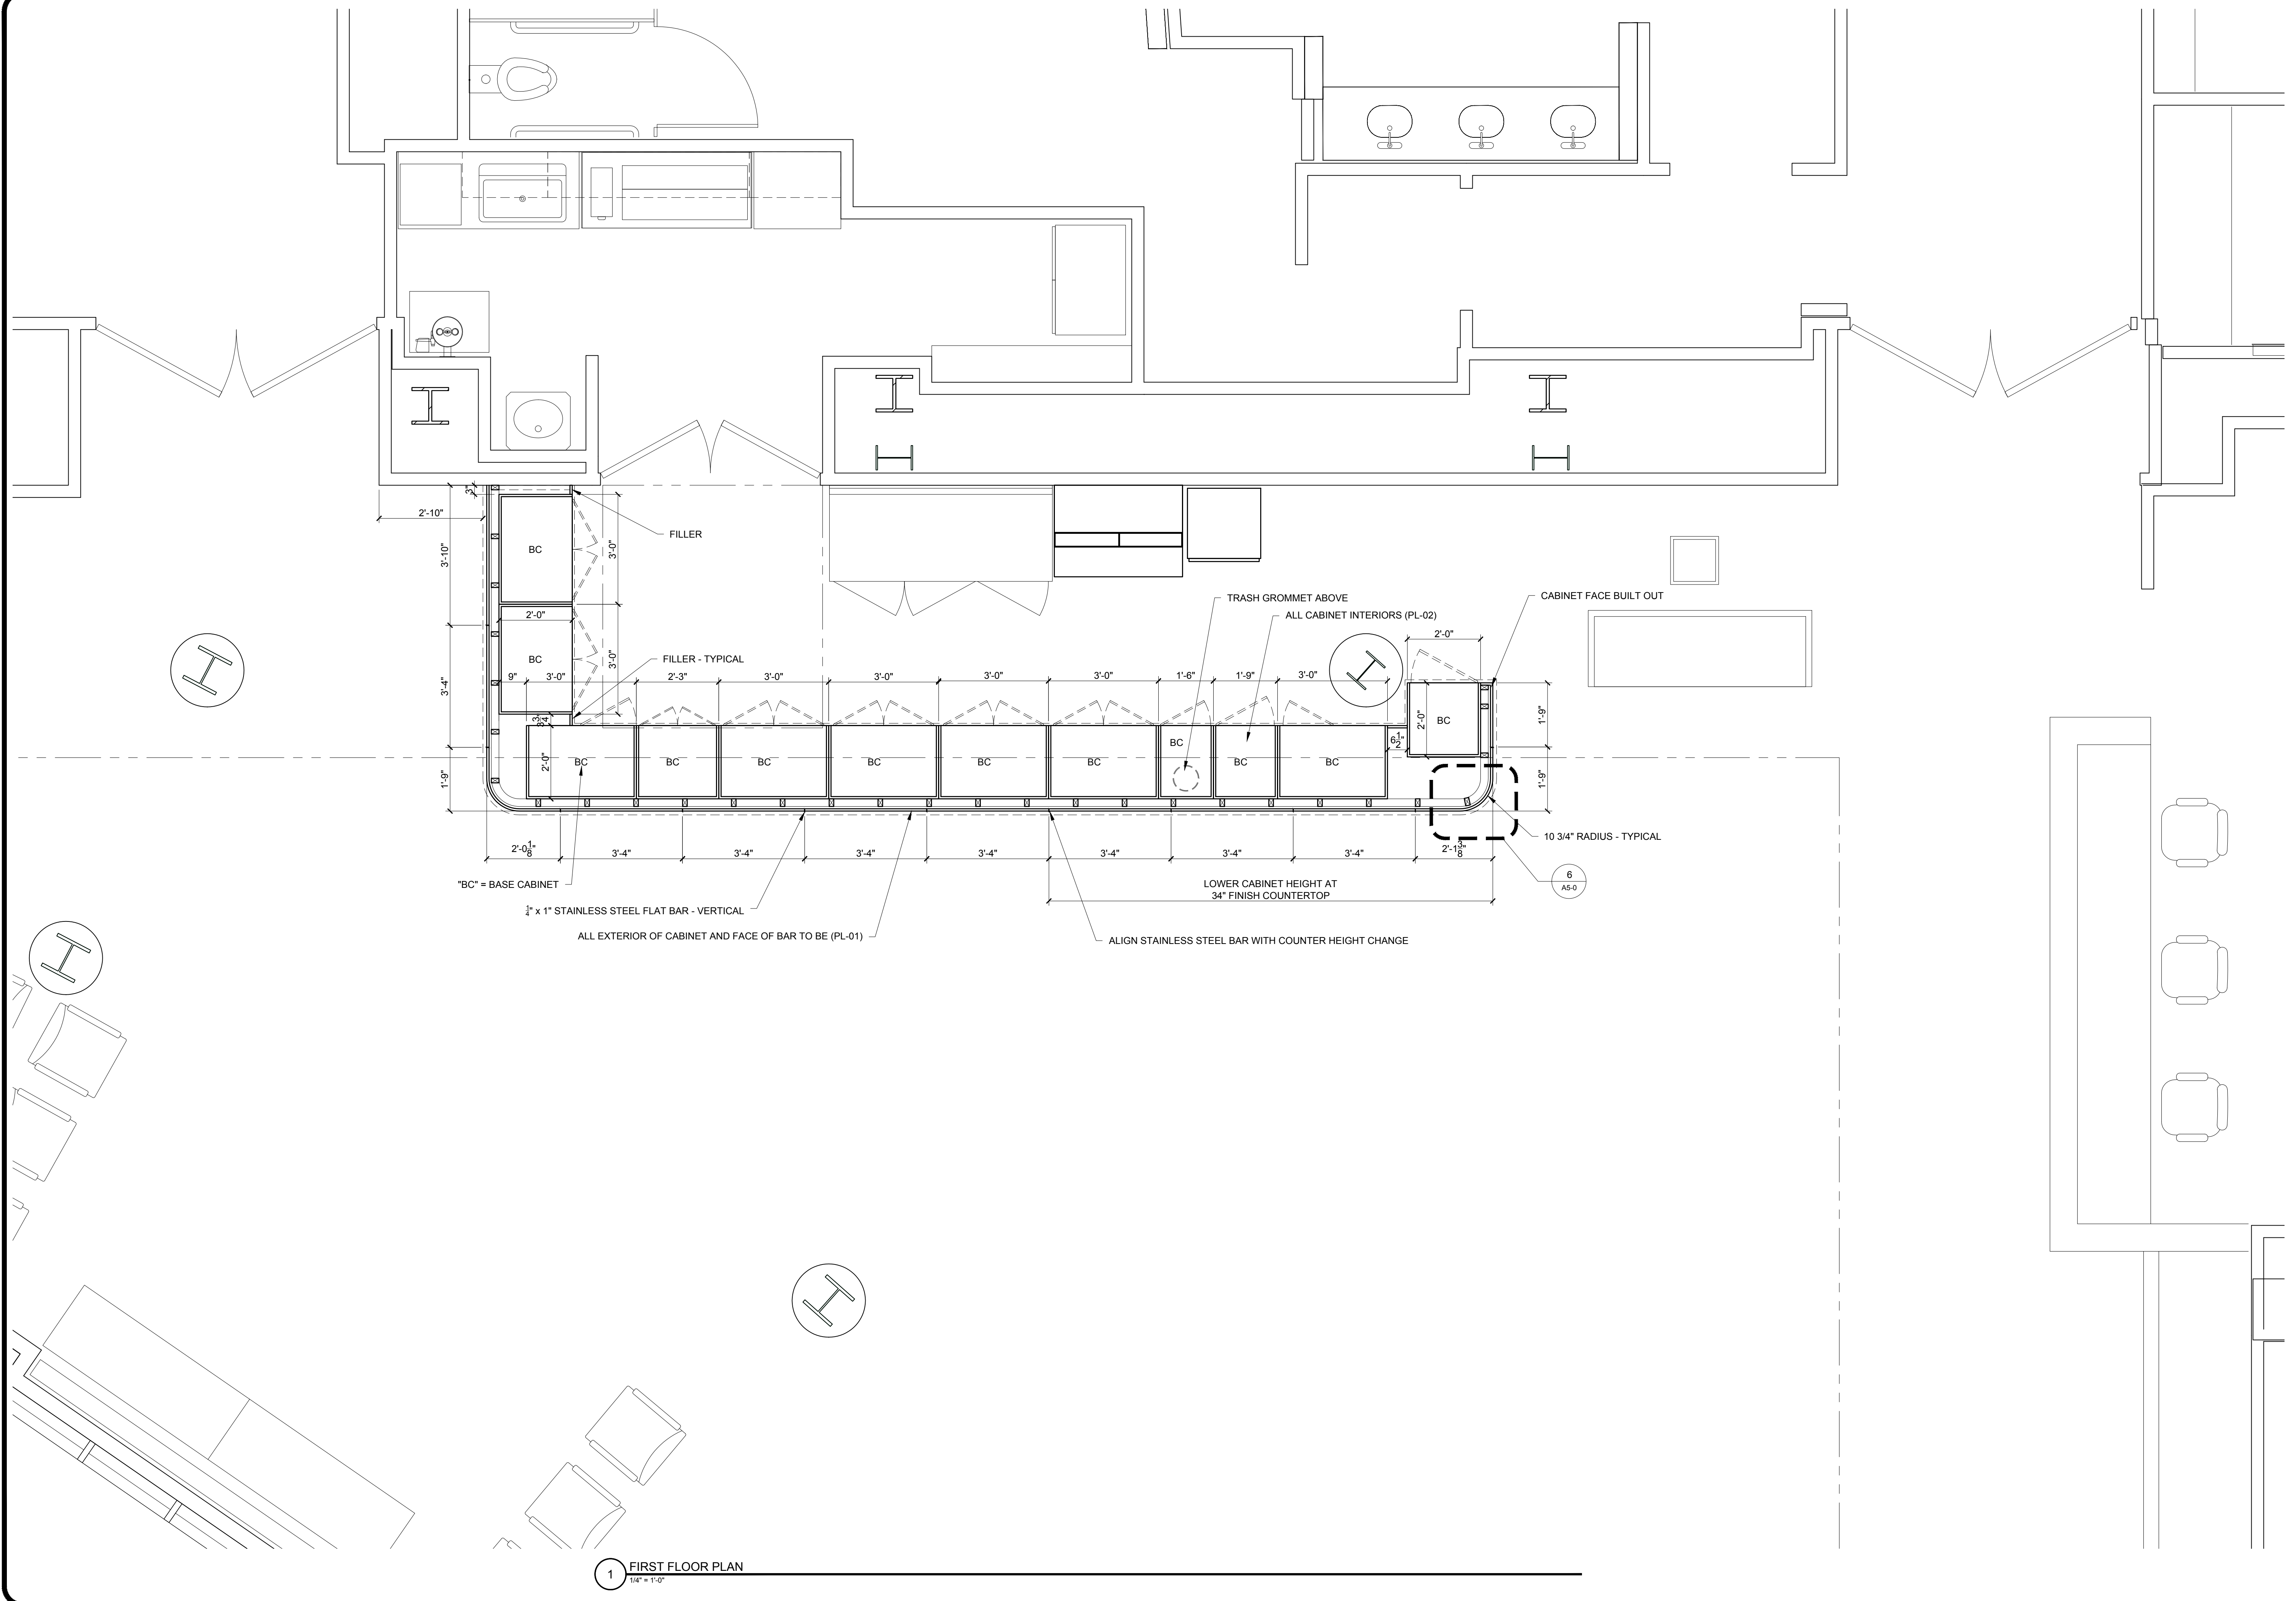

© 2017 RYAN SENATORE ARCHITECTURE

MMC - LOBBY COFFEE BAR DESIGN
22 BRAMHALL STREET
PORTLAND, ME 04102

CONSULTANTS:

REVISIONS:

DATE: JUNE 22, 2017

PROJECT No. 1709

DRAWN BY: JPF

CHECKED BY: RJS

SCALE: AS NOTED

SHEET TITLE:
CABINET LAYOUT PLAN

A1-2

1 FIRST FLOOR PLAN
1/4" = 1'-0"