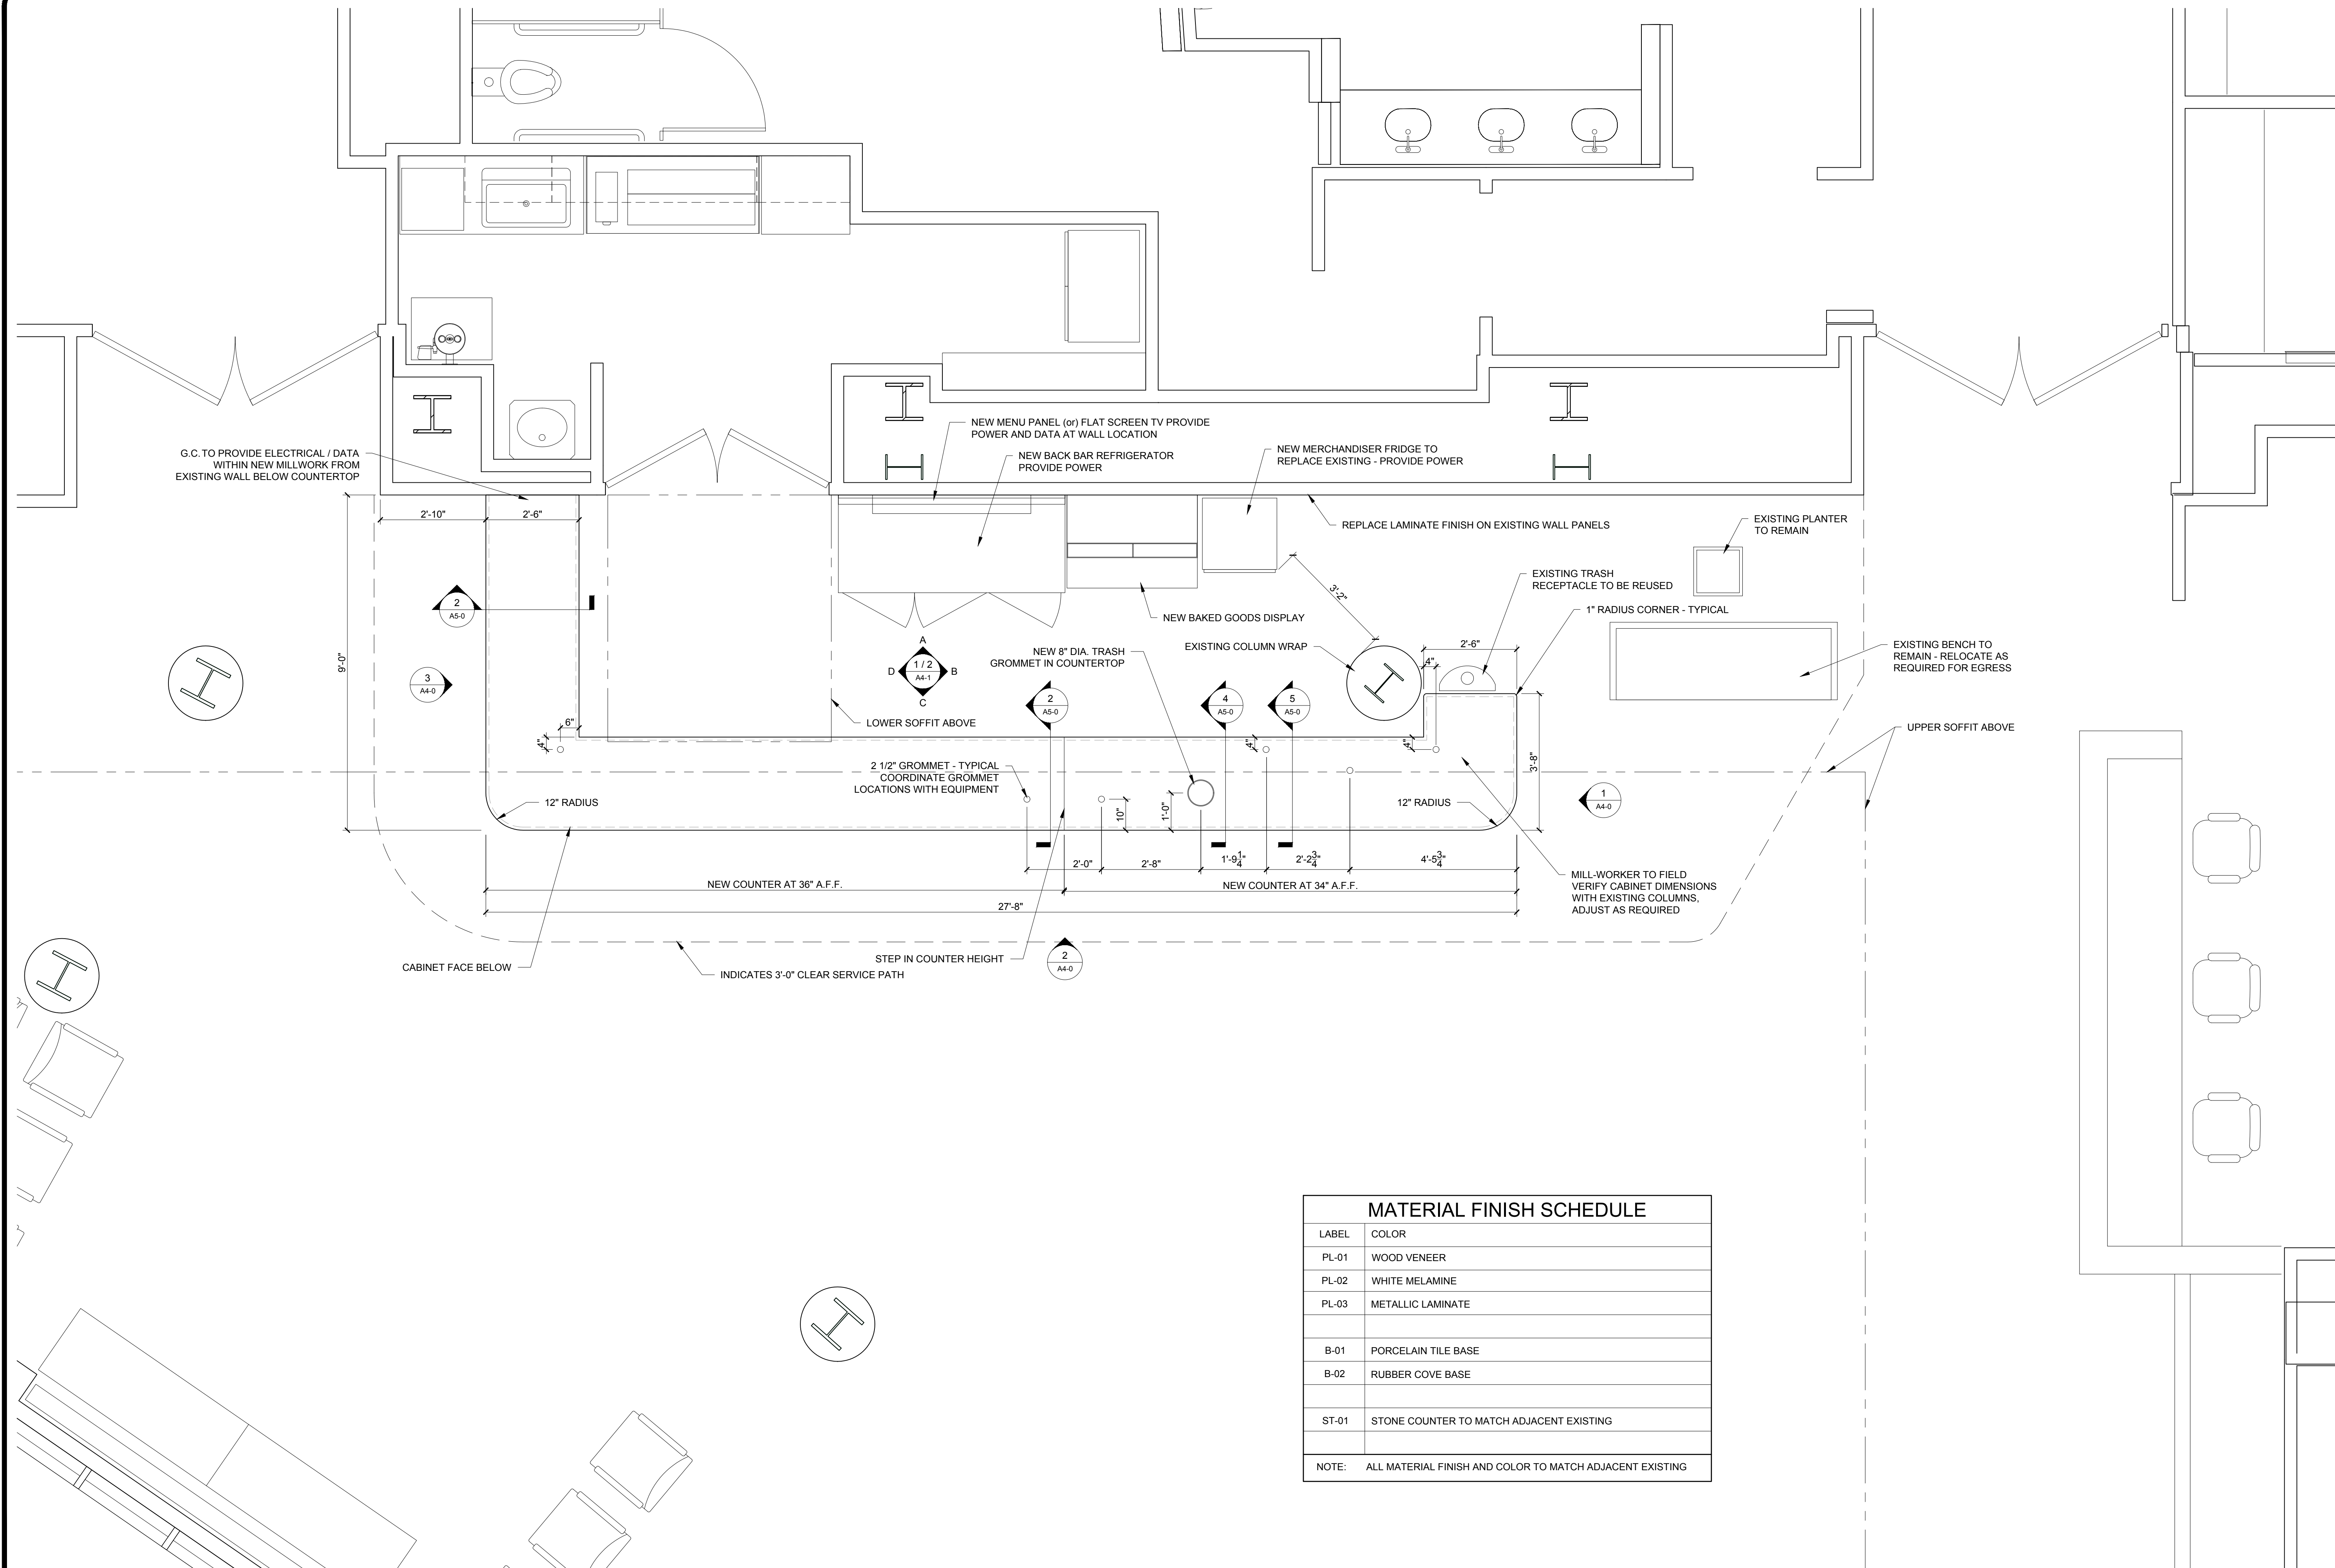

© 2017 RYAN SENATORE ARCHITECTURE

MMC - LOBBY COFFEE BAR DESIGN
22 BRAMHALL STREET
PORTLAND, ME 04102

CONSULTANTS:

REVISIONS:

DATE: JUNE 22, 2017

PROJECT No. 1709

DRAWN BY: JPF

CHECKED BY: RJS

SCALE: AS NOTED

SHEET TITLE:

FLOOR PLAN

A1-0

MATERIAL FINISH SCHEDULE	
LABEL	COLOR
PL-01	WOOD VENEER
PL-02	WHITE MELAMINE
PL-03	METALLIC LAMINATE
B-01	PORCELAIN TILE BASE
B-02	RUBBER COVE BASE
ST-01	STONE COUNTER TO MATCH ADJACENT EXISTING
NOTE: ALL MATERIAL FINISH AND COLOR TO MATCH ADJACENT EXISTING	

1 FLOOR PLAN
1/2" = 1'-0"