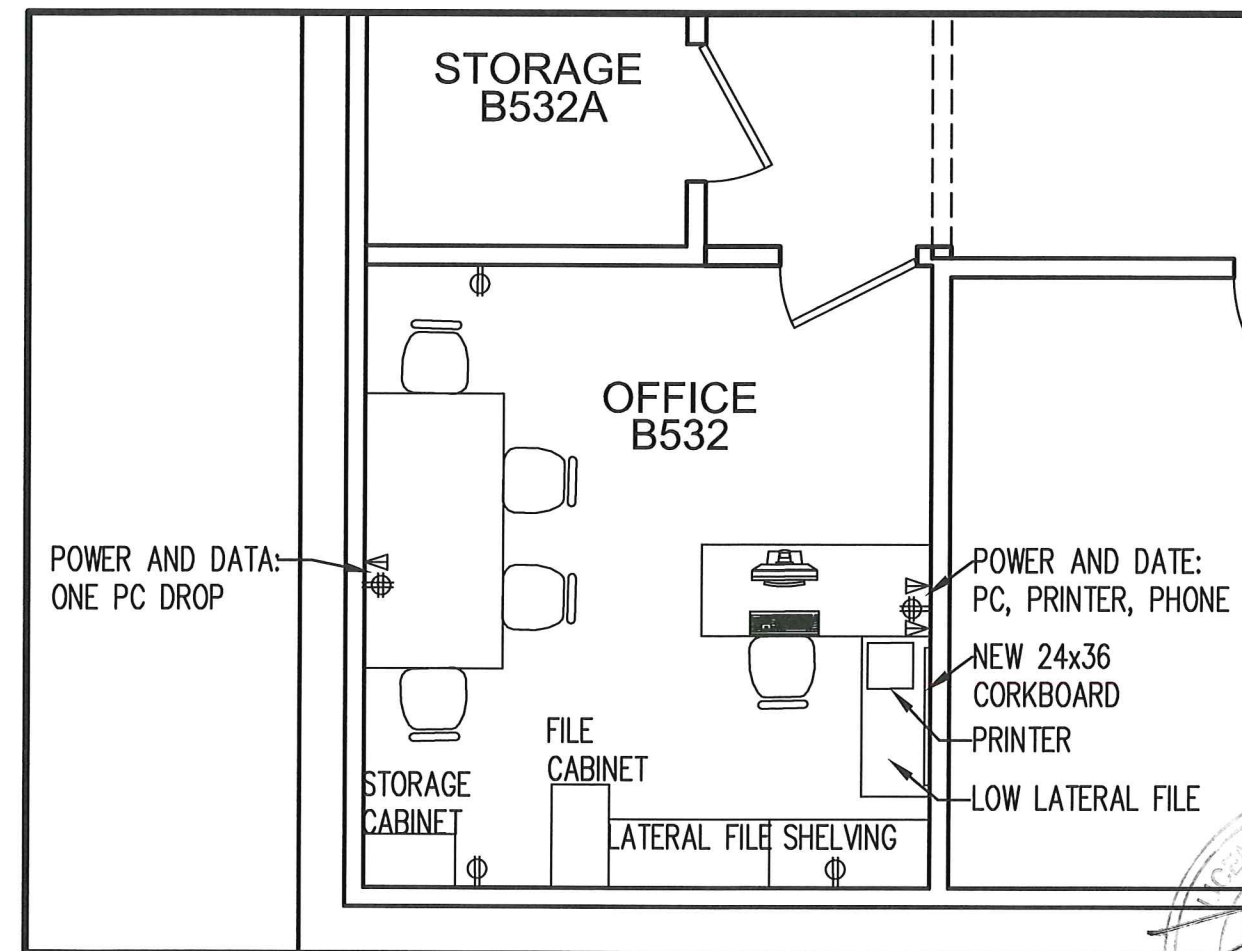

Reflected Ceiling Plan

1/4"=1'-0"

Power and Data Plan

1/4"=1'-0"