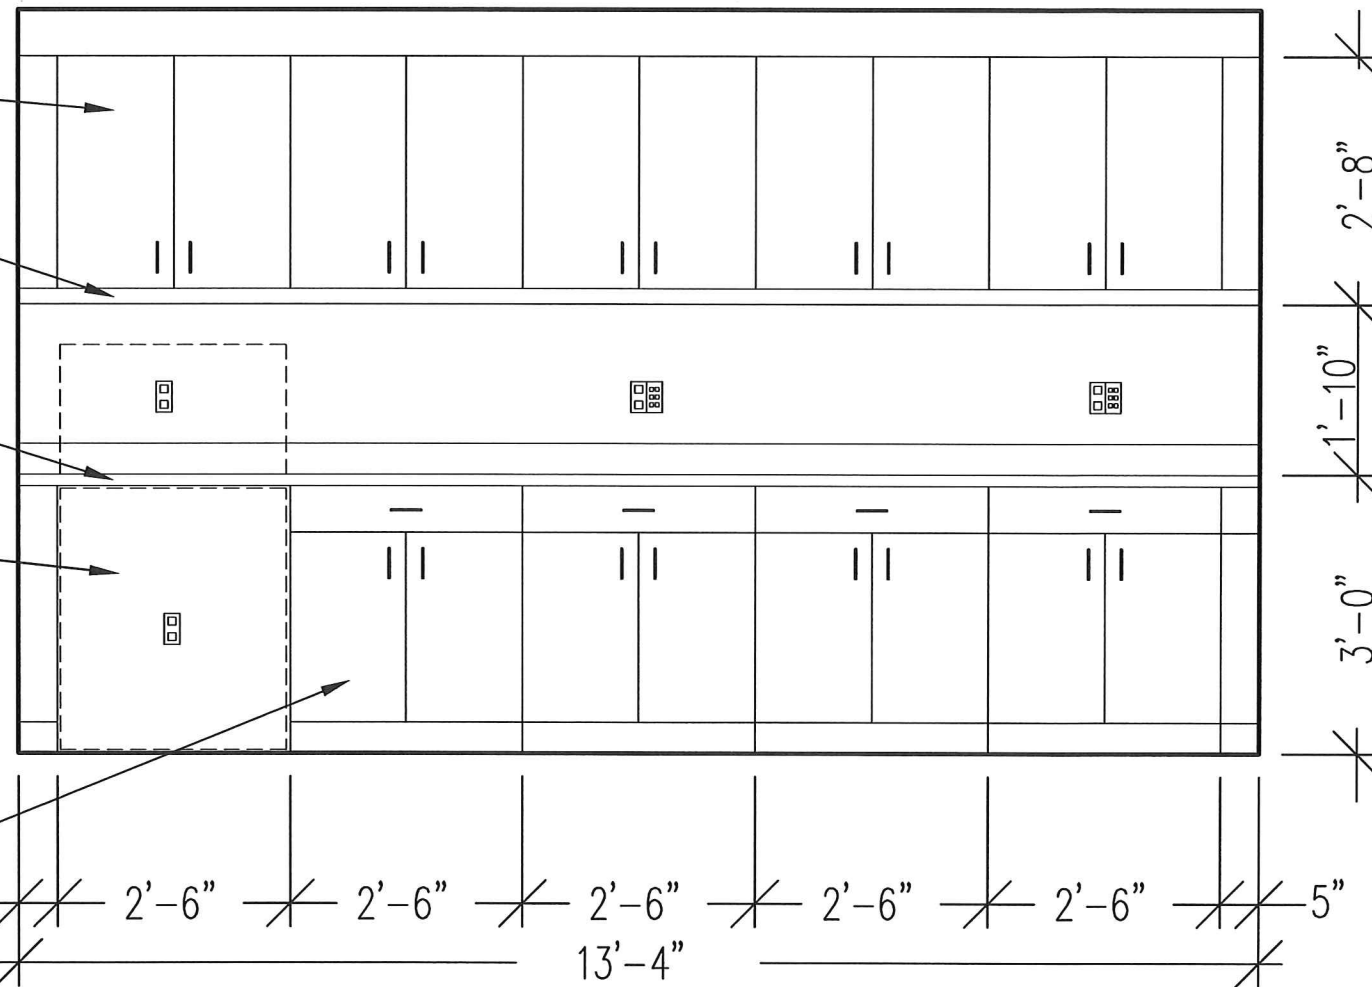

PLAM CABINETS

UNDER CABINET LIGHTS

CORIAN COUNTER

UNDER COUNTER REFRIGERATOR BY OWNER

PLAM CABINETS

1 **PRINTER AREA ELEVATION**  
 A1.1/A1.3 0 4'-0" SCALE: 1/4" = 1'-0"

2 **WALL SECTION**  
 A1.1/A1.3 0 1'-2" SCALE: 3/4" = 1'-0"