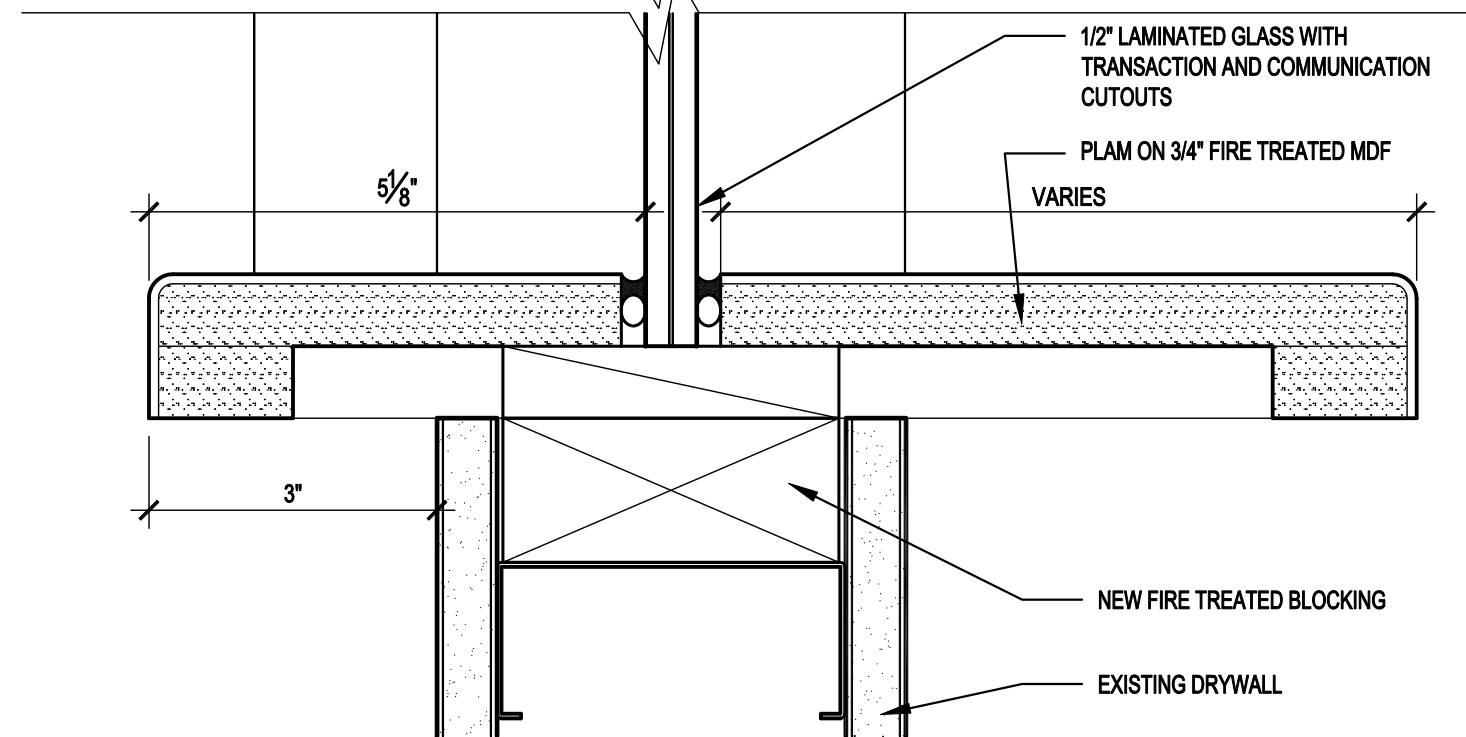

1 RECEPTION COUNTER WINDOW
1/4"=1'-0"

2 FIRE RATED COUNTER DOOR JAMB SECTION DETAIL
6"=1'-0"

3 FIRE RATED COUNTER DOOR HEAD/SILL SECTION DETAIL
6"=1'-0"