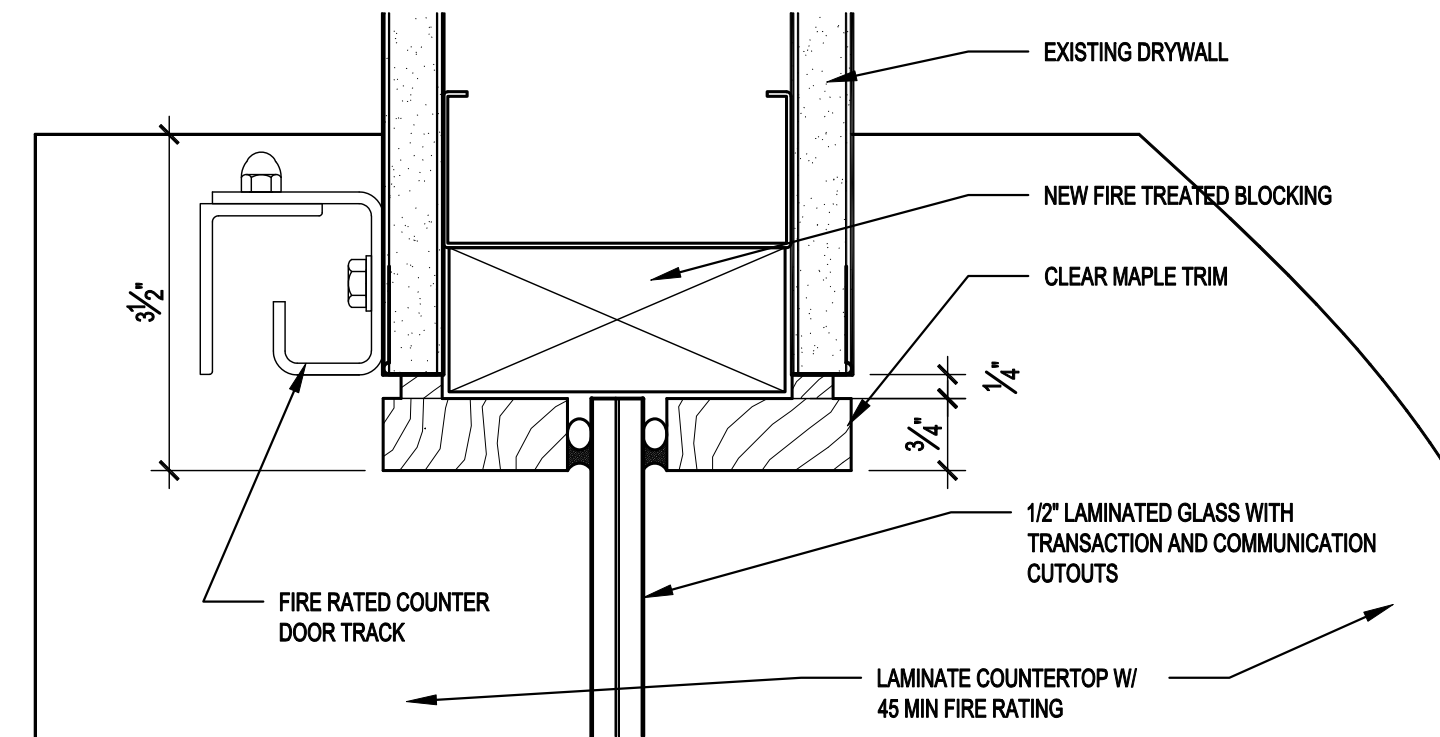

1 RECEPTION COUNTER WINDOW
1/4"=1'-0"

2 FIRE RATED COUNTER DOOR JAMB SECTION DETAIL
6"=1'-0"

3 FIRE RATED COUNTER DOOR HEAD/SILL SECTION DETAIL
6"=1'-0"