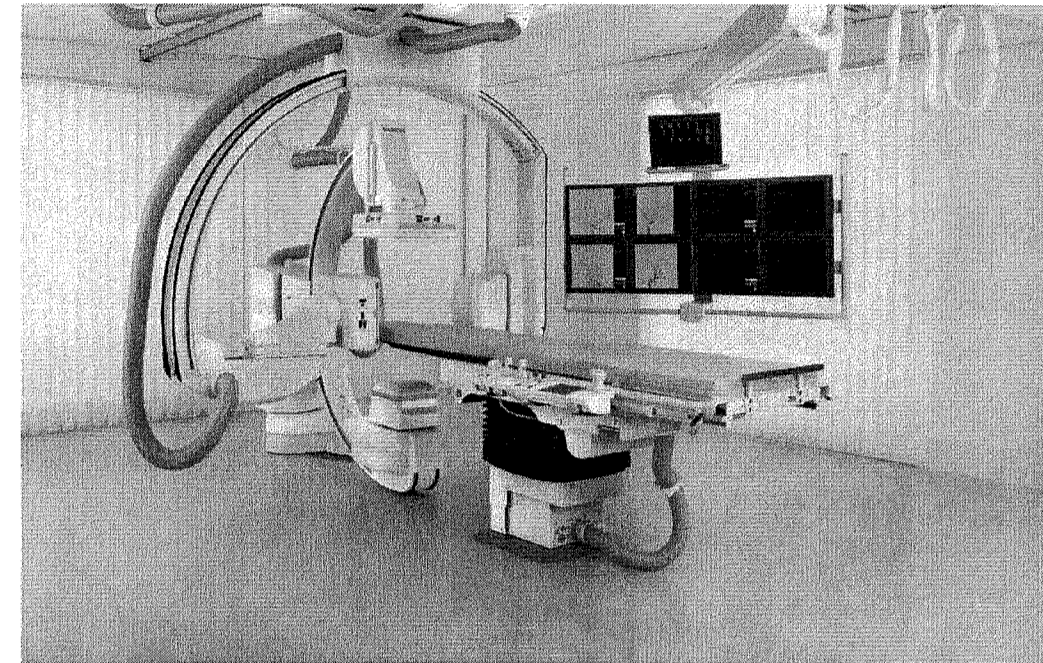

MAINE MEDICAL CENTER

22 Bramhall Street
Portland, ME 04102

ARTIS ZEE BIPLANE ANGIO