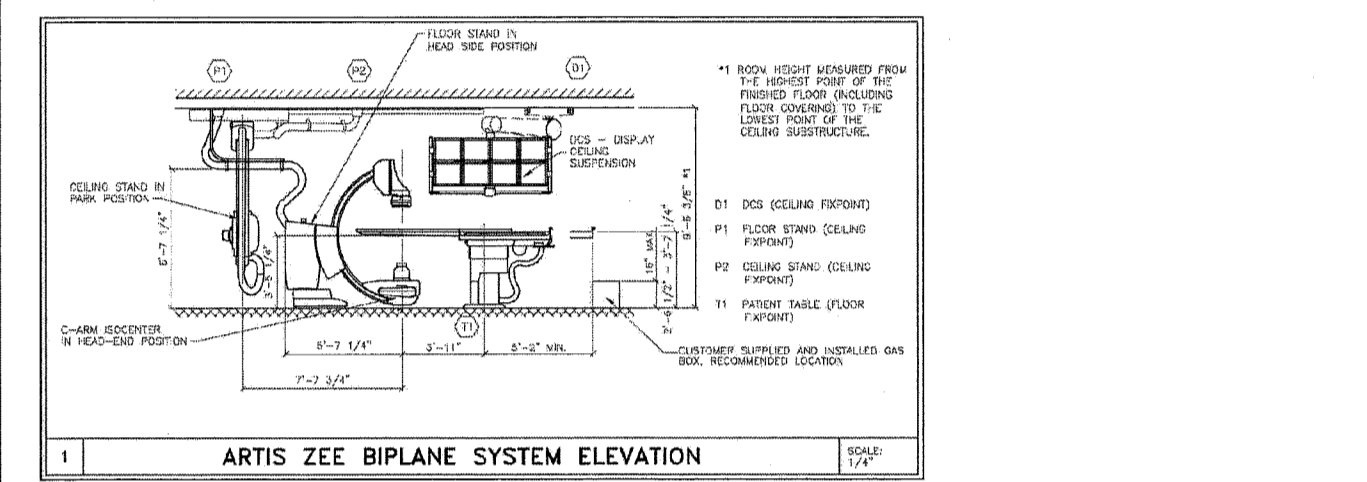

ARTIS ZEE BIPLANE SYSTEM ELEVATION