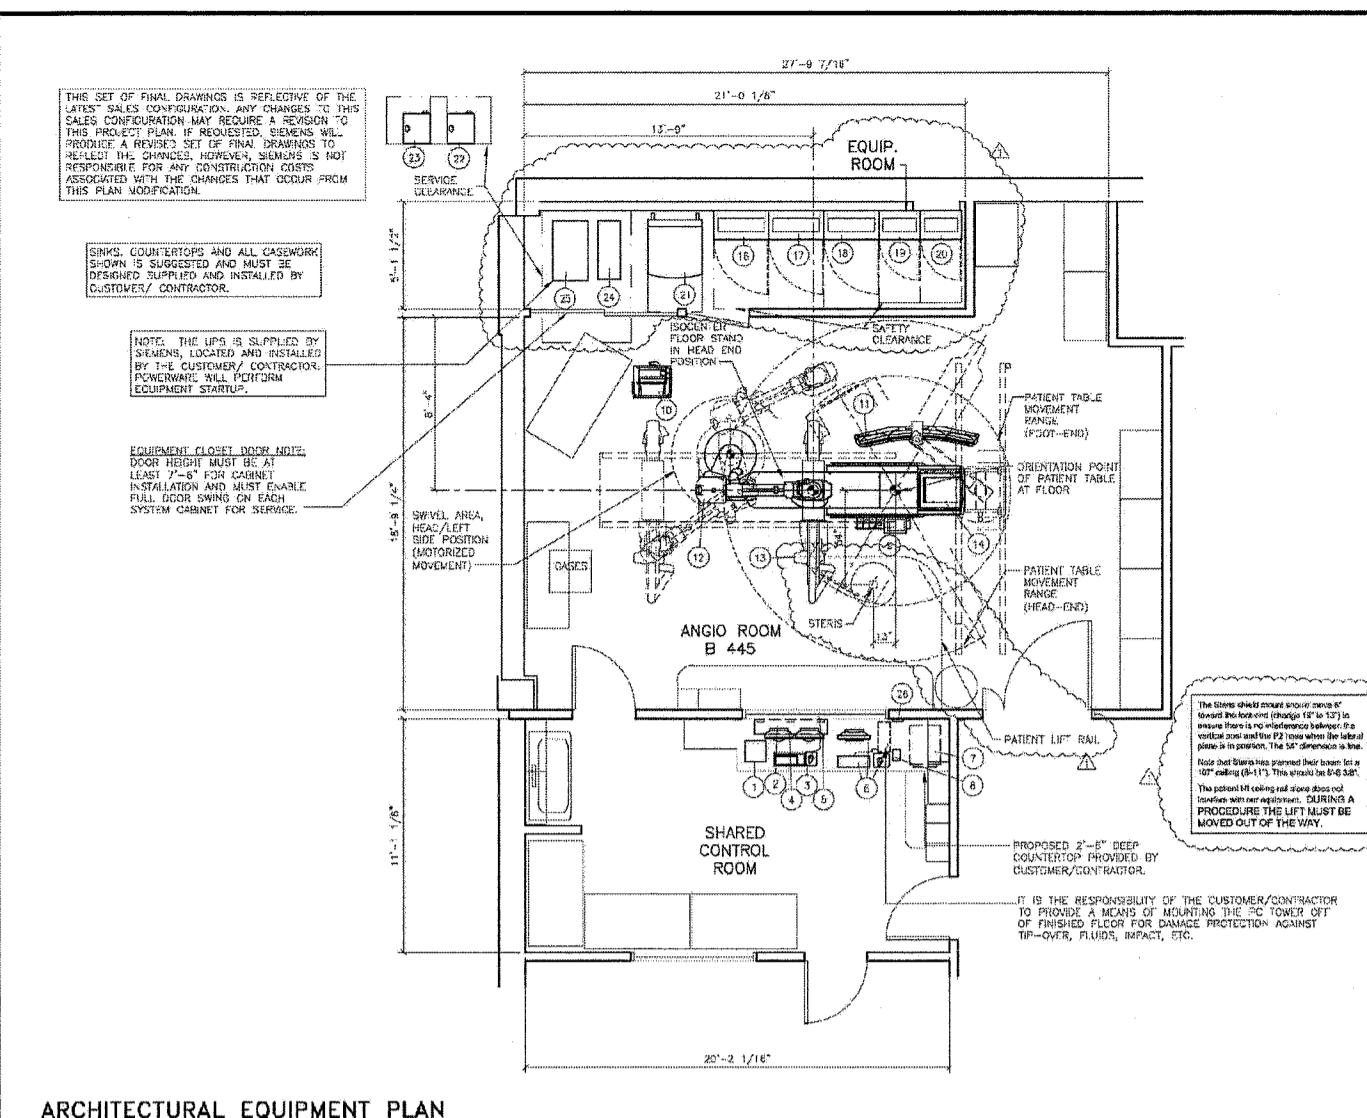

Project Contacts:

Siemens
Project Manager
Rich Deister
Phone: (207) 929-3556
Voice Mail: (-)
rich.deister@siemens.com

Planner
Susi Douglas

Project #: 1002281

SIEMENS
SIEMENS MEDICAL SOLUTIONS
51 Valley Stream Parkway
Malvern, PA 19355
www.usa.siemens.com/medical

ARTIS ZEE BIPLANE ANGIO
ANGIO ROOM B 445
MAINE MEDICAL CENTER

Issue #: 1
Date: 06/07/11
SIEMENS

ARCHITECTURAL EQUIPMENT PLAN SCALE: 1/4" = 1'-0"