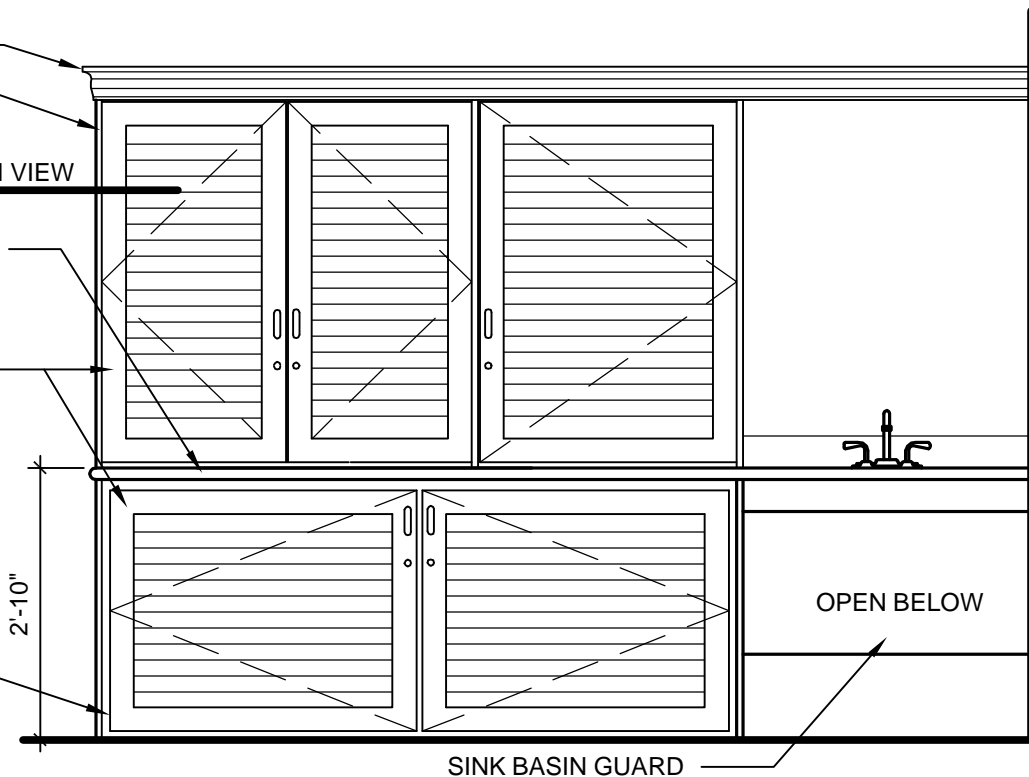

3" CLEAR ON EACH SIDE
OF MILK, COFFEE, JUICE
DISPENSERS ect. (TYP)

NOTE:
VERIFY ALL
EQUIPMENT
SIZE'S

WILSONART, HIGH WEAR
COUNTER TOP W/ WD. 1/2
ROUND BULL NOSE, W/
STAINED FINISH

FLIPPER/PIVOT DOOR
SLIDE HARDWARE
(TYP)

KITCHENETTE PLAN

WD TRIM - STAIN FINISH

FLIPPER/PIVOT DOOR
SLIDE HARDWARE (TYP)

PLAN VIEW

CORIAN COUNTER TOP W/
WD. 1/2 ROUND BULL
NOSE, W/ STAINED FINISH

NATURAL WOOD FINISH
SIDE PANELS AND DOORS
- STAIN GRADE FINISH
(TYP)