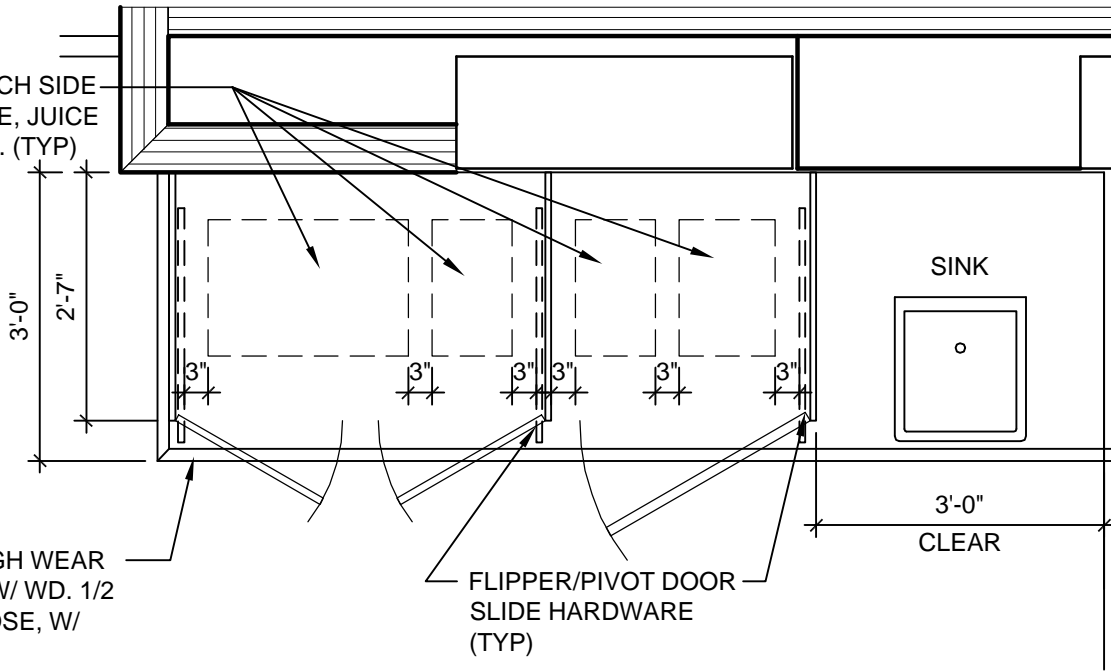

3" CLEAR ON EACH SIDE
OF MILK, COFFEE, JUICE
DISPENSERS ect. (TYP)

NOTE:
VERIFY ALL
EQUIPMENT
SIZE'S

WILSONART, HIGH WEAR
COUNTER TOP W/ WD. 1/2
ROUND BULL NOSE, W/
STAINED FINISH

FLIPPER/PIVOT DOOR
SLIDE HARDWARE
(TYP)