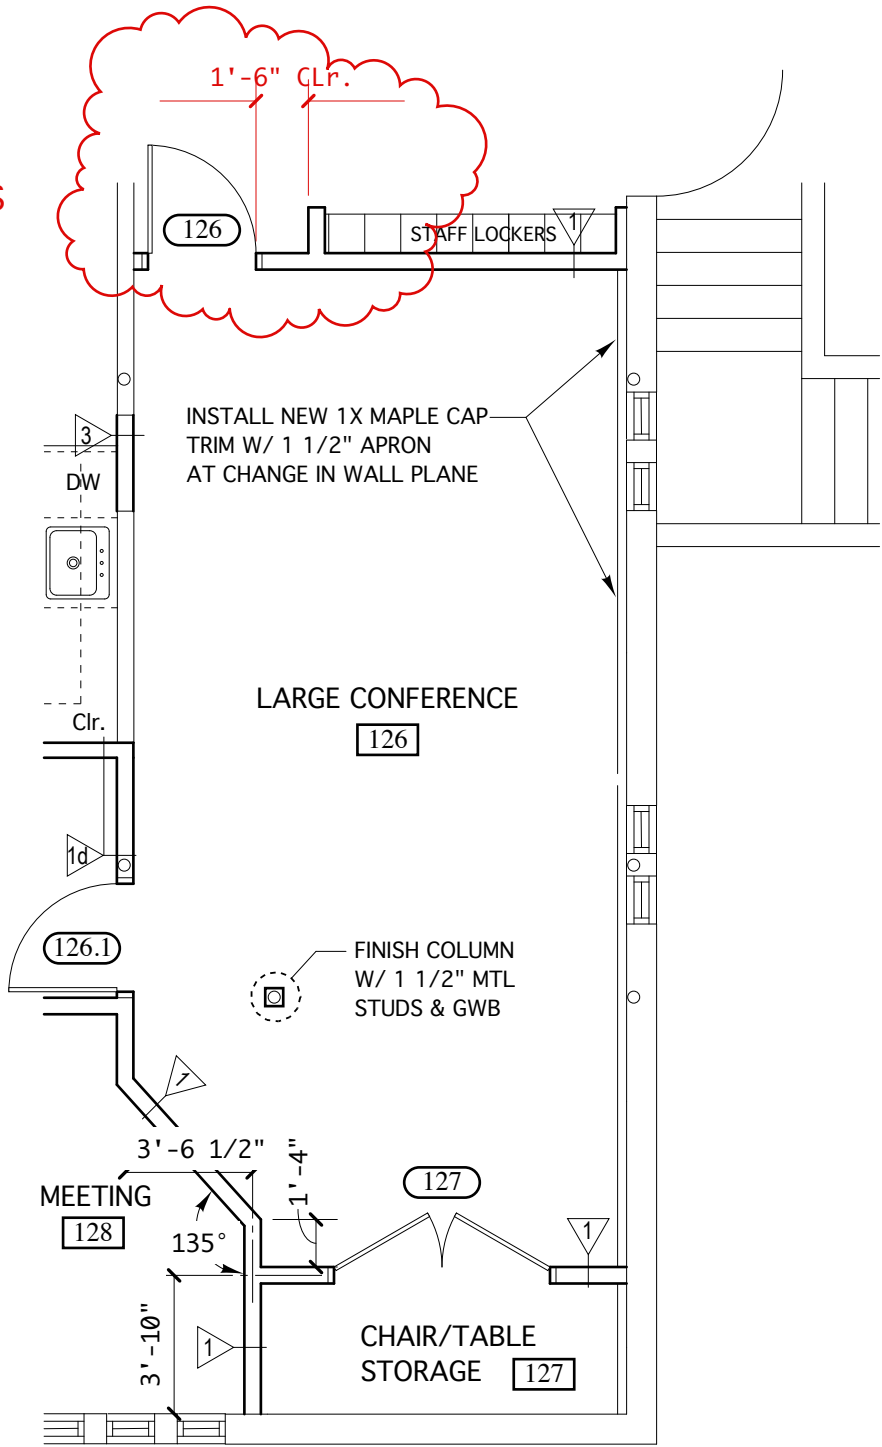

REVISE DOOR SWING SO THAT DOOR 126 SWINGS OUT OF CONF. RM. AS SHOWN

**WINTON SCOTT ARCHITECTS, PA**  
 5 Milk Street  
 Portland, Maine 04101  
 207 774 4811

Portland Community  
 Health Clinic- Renovation  
 Project