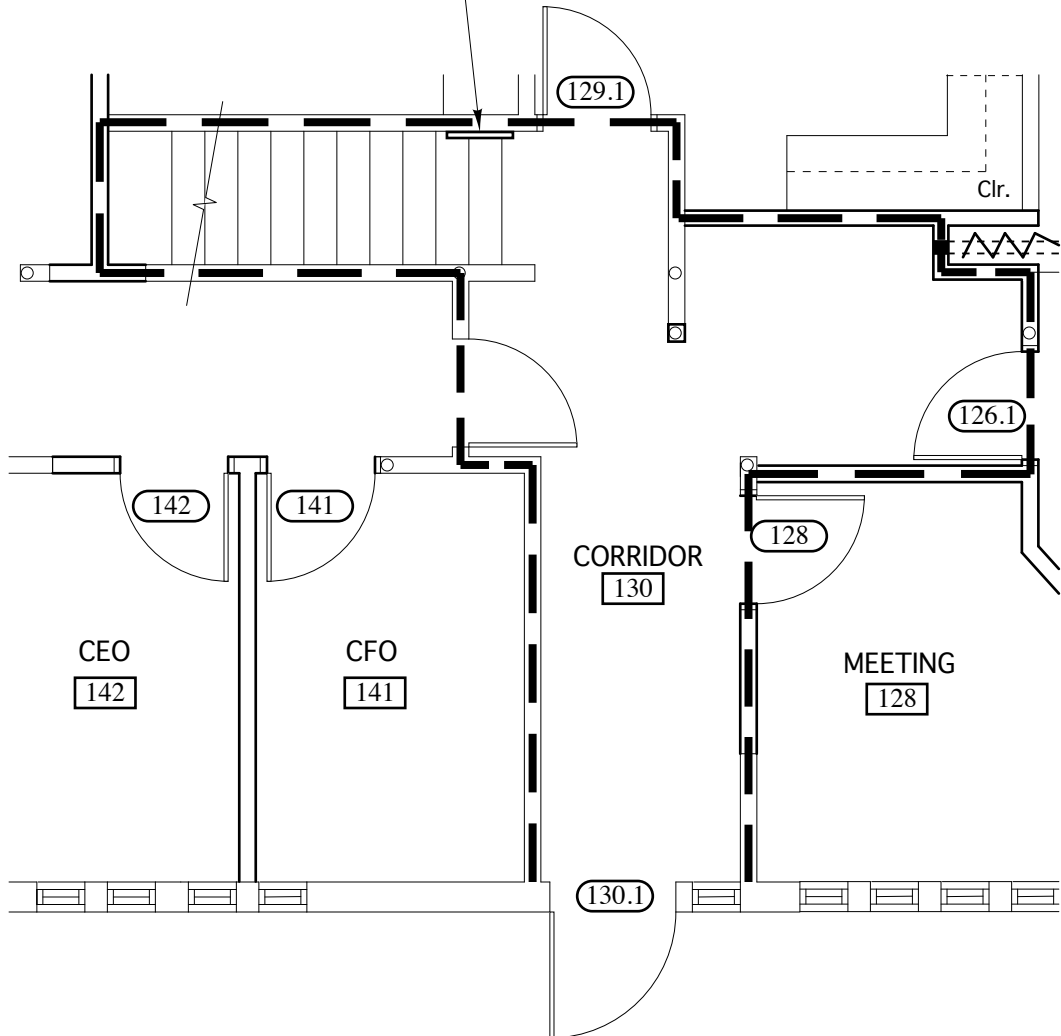

New wall mounted
sign reading:
"STAIR NOT IN USE-
NOT AN EXIT"

WINTON SCOTT ARCHITECTS, PA
5 Milk Street
Portland, Maine 04101
207 774 4811

Portland Community
Health Clinic- Renovation
Project

ASK 2

October. 23, 2012