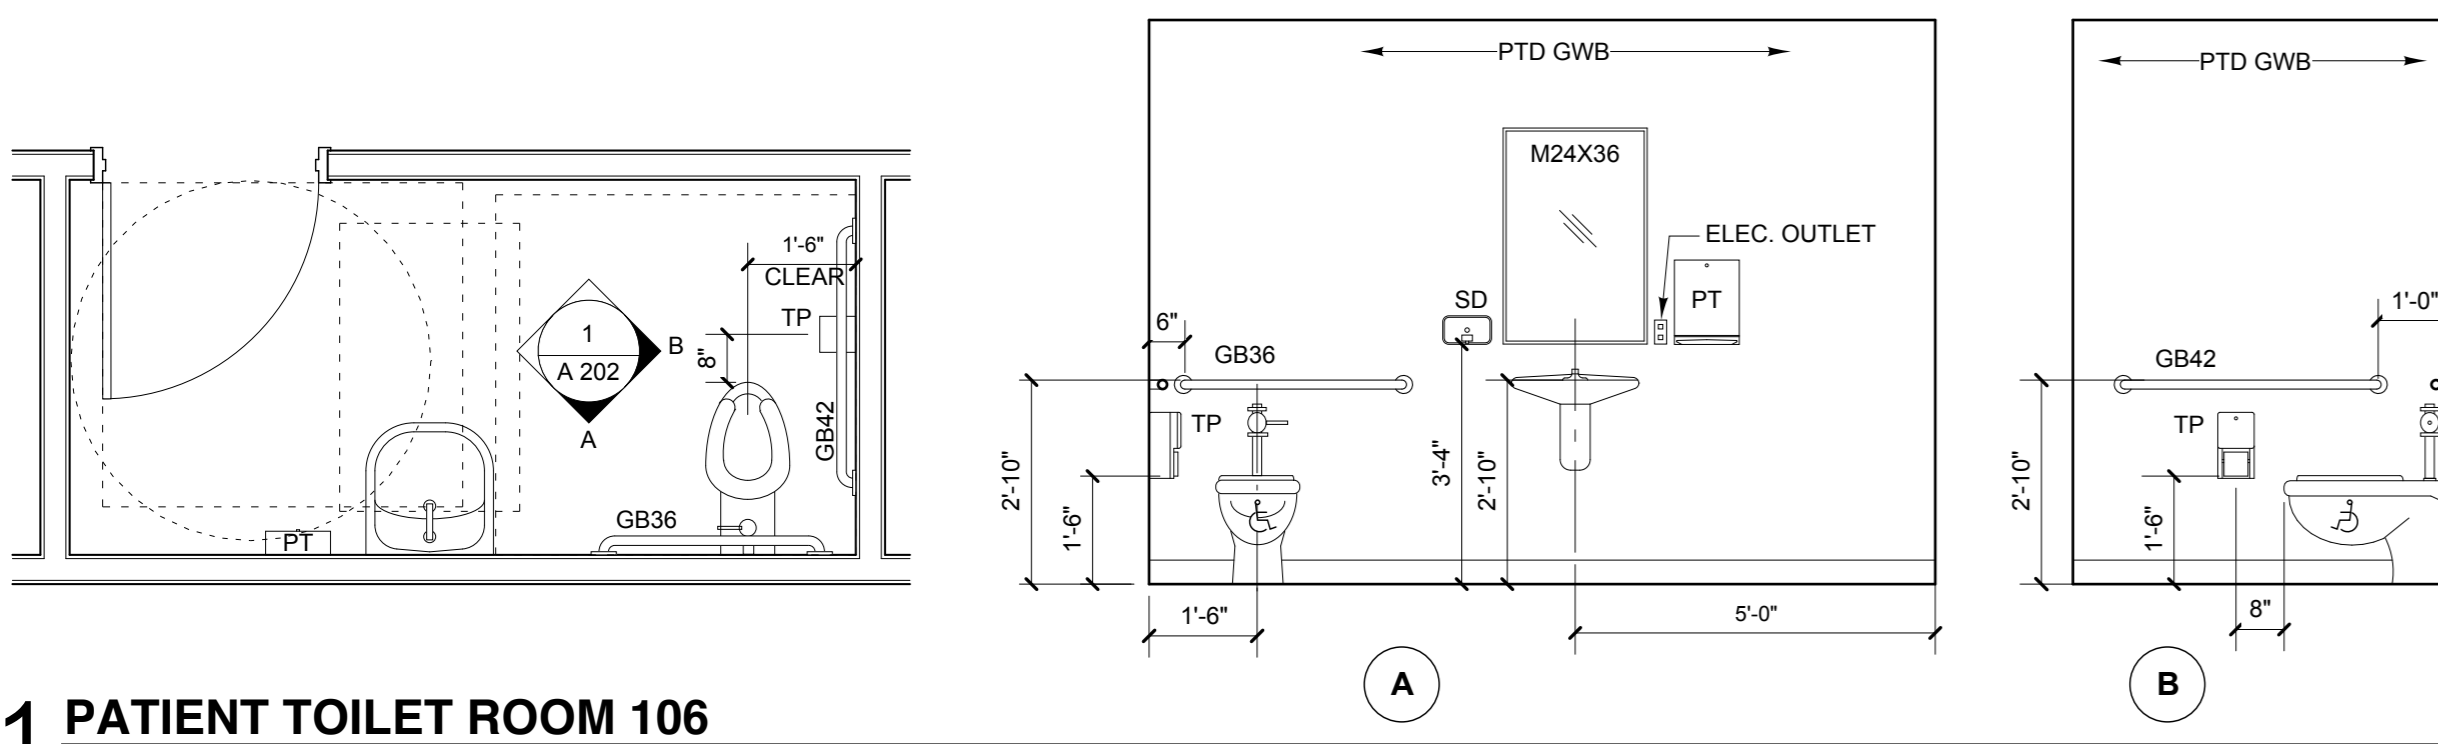

180 Park Avenue
Portland, Maine

CONSTRUCTION DOCUMENTS
August 31, 2012

Toilet Rooms Plans &
Elevations & Millwork
Elevations
3/8" = 1'-0"

A 202

SEE SHEET A 203 FOR BATHROOM NOTES AND LIST OF BATHROOM ACCESSORIES