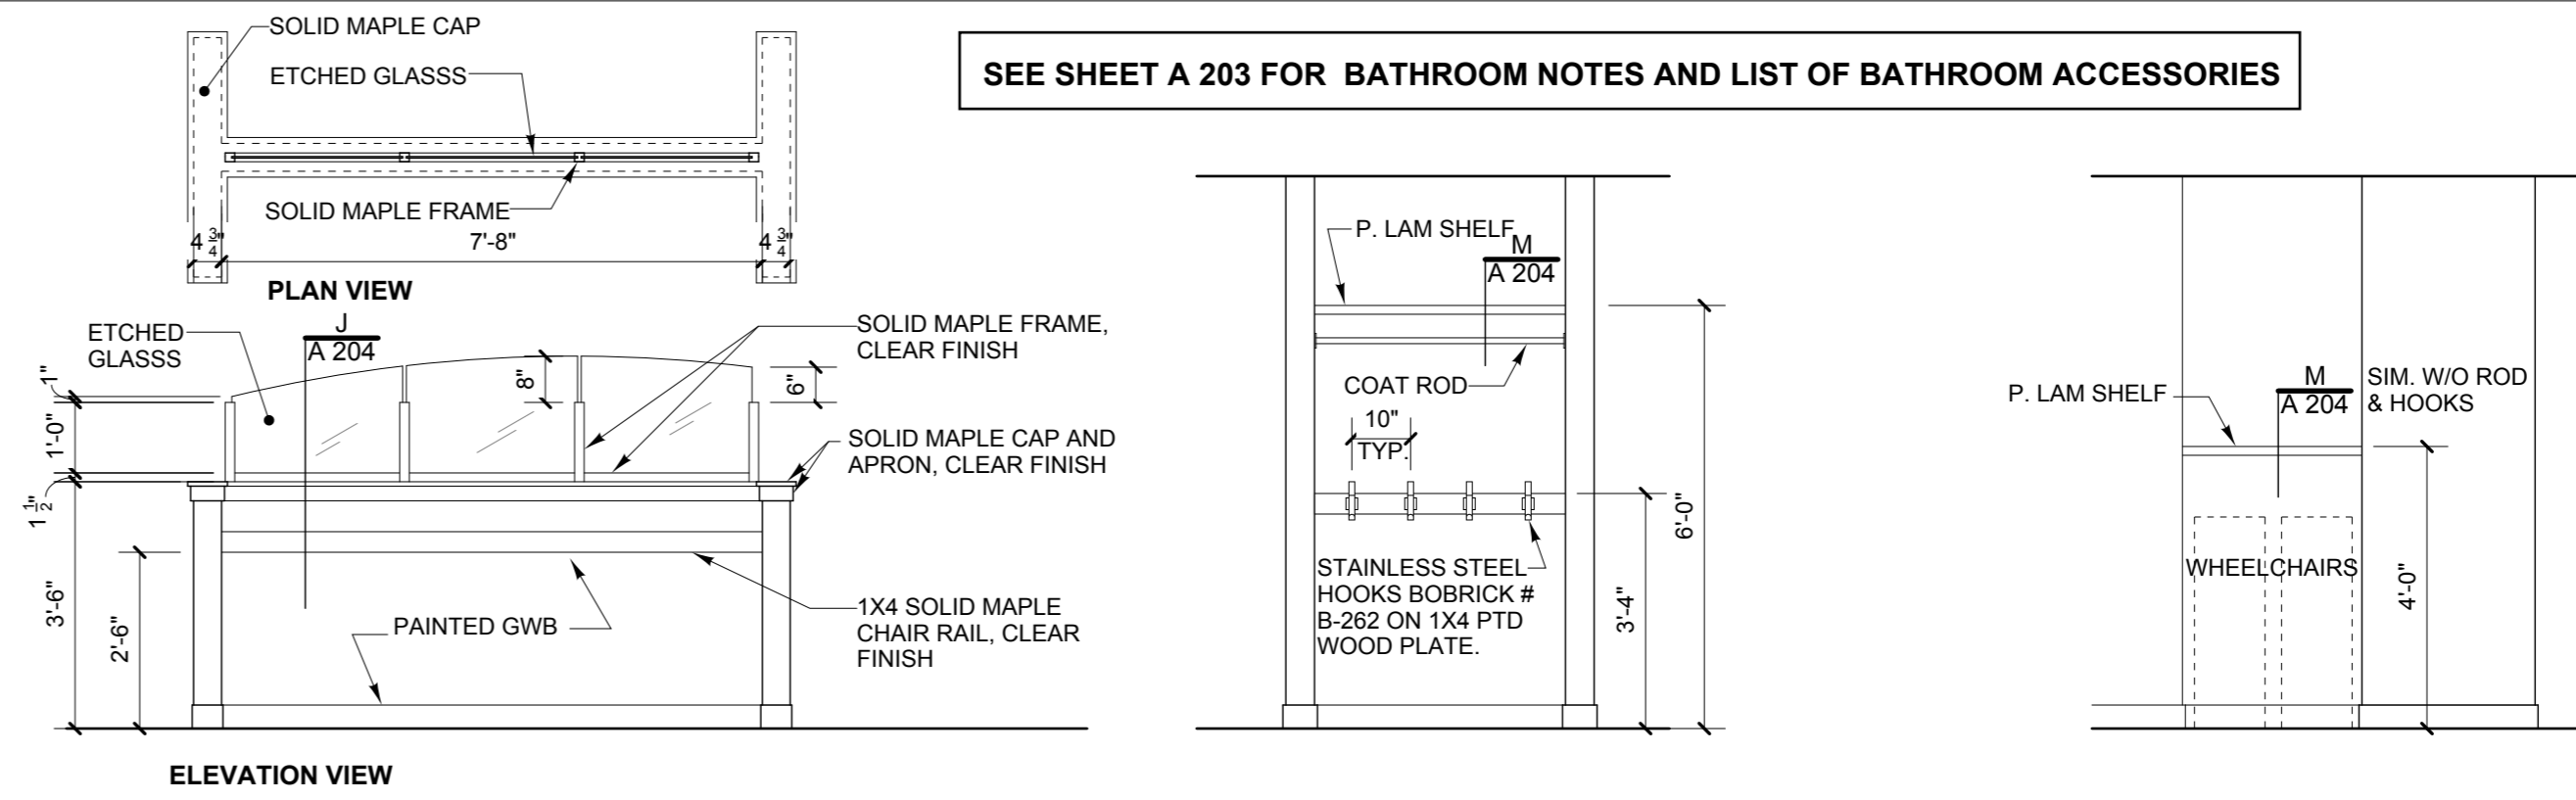

SEE SHEET A 203 FOR BATHROOM NOTES AND LIST OF BATHROOM ACCESSORIES