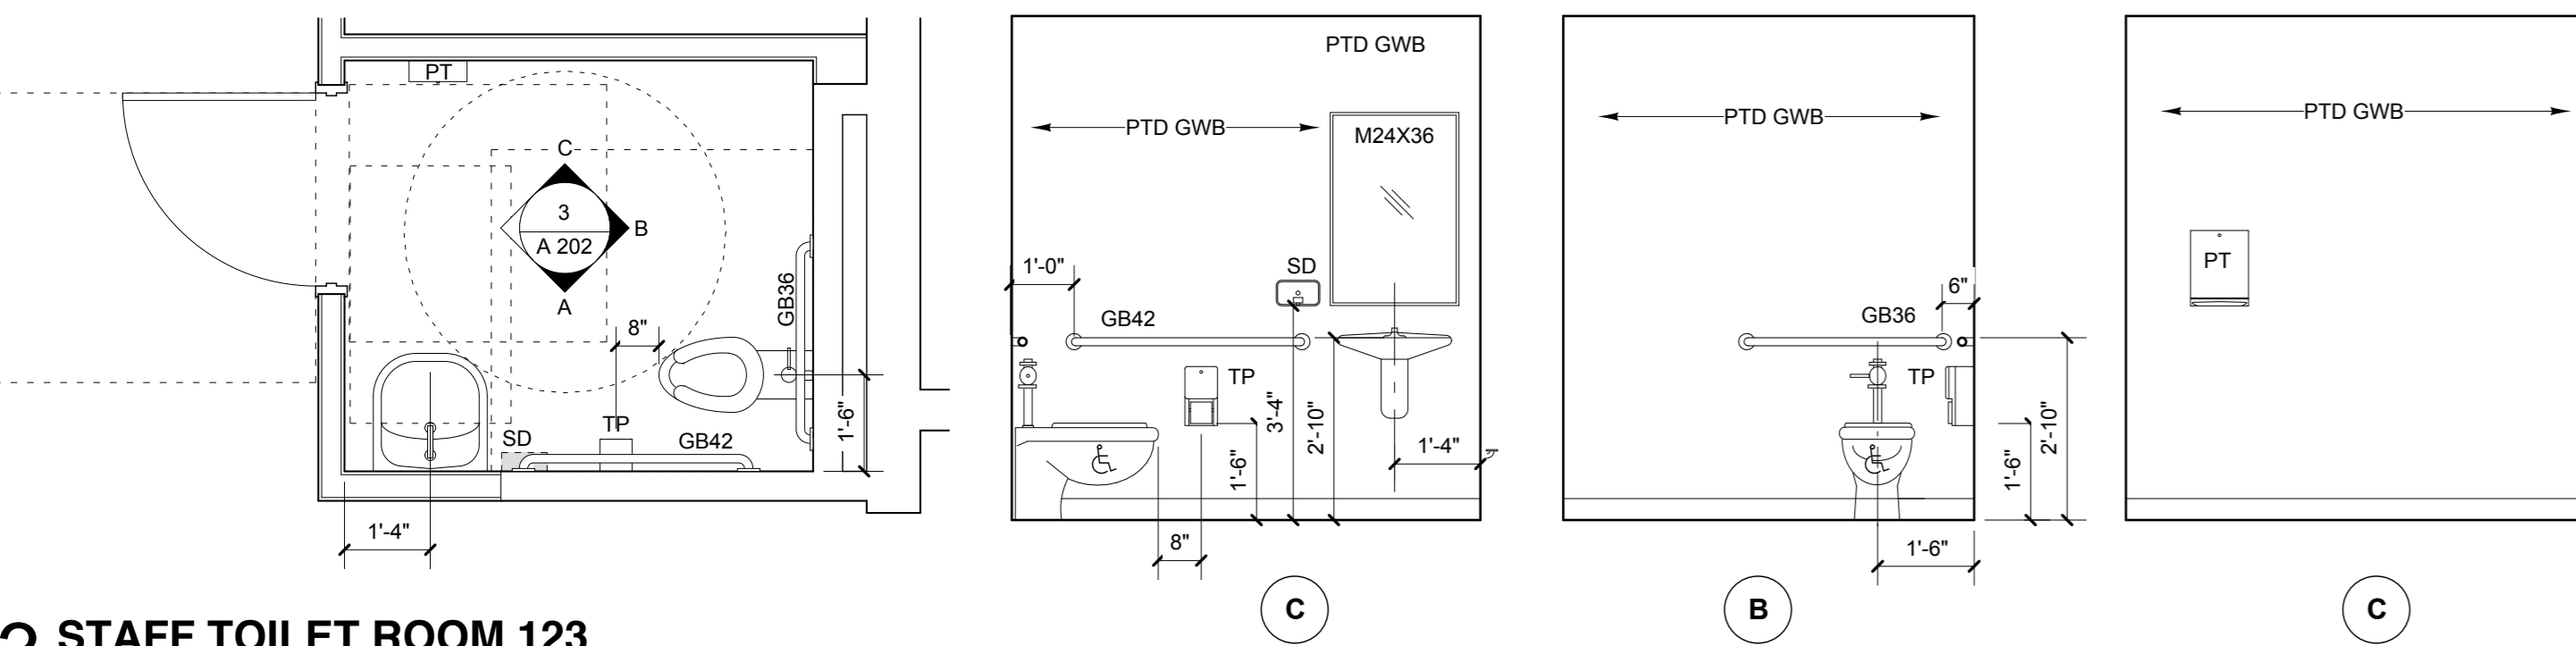

180 Park Avenue
Portland, Maine

CONSTRUCTION DOCUMENTS
August 31, 2012

Toilet Rooms Plans &
Elevations & Millwork
Elevations
3/8" = 1'-0"

A 202

SEE SHEET A 203 FOR BATHROOM NOTES AND LIST OF BATHROOM ACCESSORIES