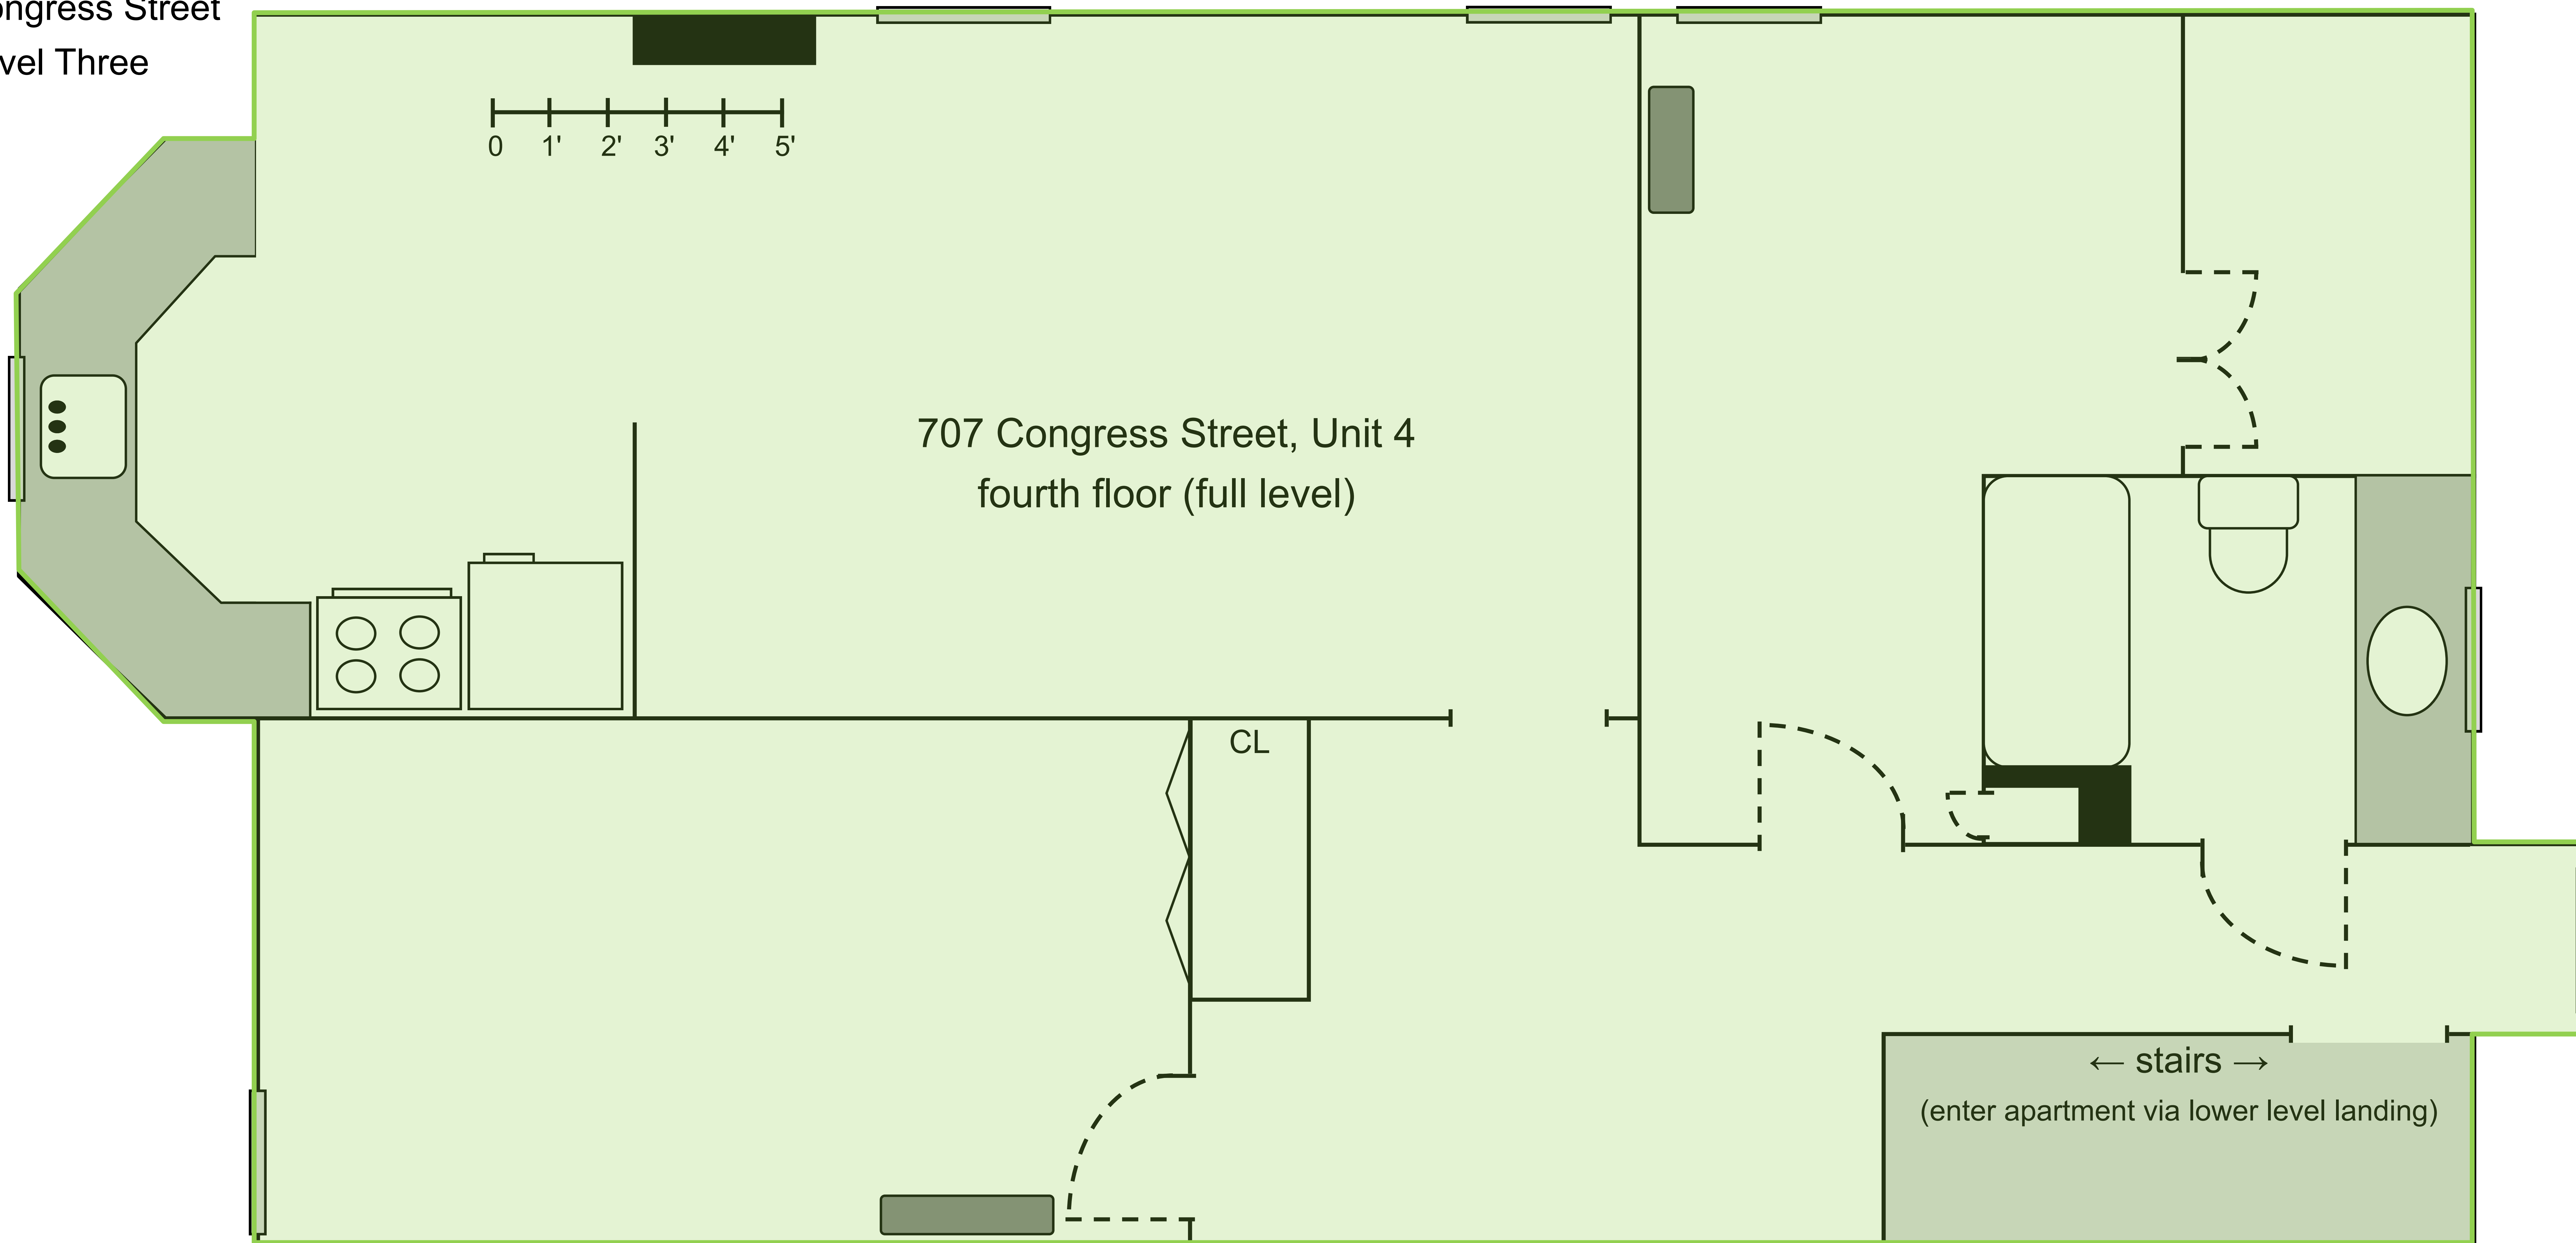

1st floor hallway

← stairs →

door to  
basement stairs

← Deering Lane →

707 Congress Street  
Level Two

707 Congress Street, Unit 2  
(2nd floor, front)

707 Congress Street, Unit 3  
(second floor, rear)

←  
C  
o  
n  
g  
r  
e  
s  
s  
S  
t  
r  
e  
e  
t  
←

← Deering Lane →

707 Congress Street  
Level Three

←  
C  
o  
n  
g  
r  
e  
s  
s  
S  
t  
r  
e  
e  
t  
←

707 Congress Street, Unit 4  
fourth floor (full level)

CL

← stairs →  
(enter apartment via lower level landing)

← Deering Lane →

707 Congress Street

Basement Level

←

C  
o  
n  
g  
r  
e  
s  
s  
S  
t  
r  
e  
e  
t

←

boiler, hot water heaters, etc.  
(no tenant access)

707 Congress Street, basement

← stairs →

door from first  
floor hallway