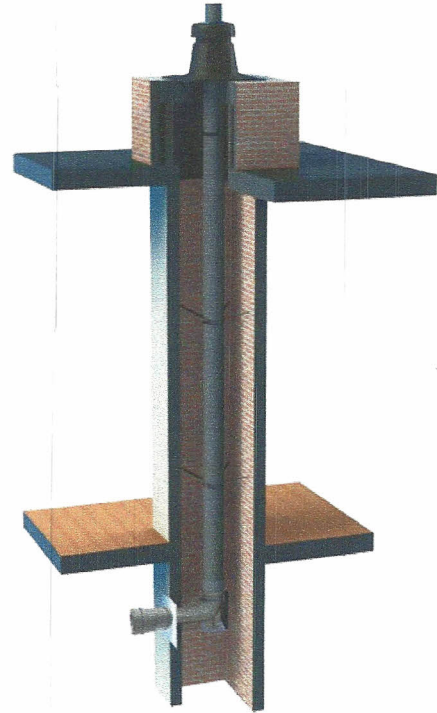

Features

Retro Fit

Quality Construction

Features

- Easy to install, constructed with lightweight polypropylene material
- Flexible pipe with 45 degree maximum bending radius allows installation flexibility to virtually any chimney
- Double wall construction
- Extreme length offered in 32 feet or 49 feet
- Specially designed for category IV approved HTP appliances
- Certified ULC636 venting system