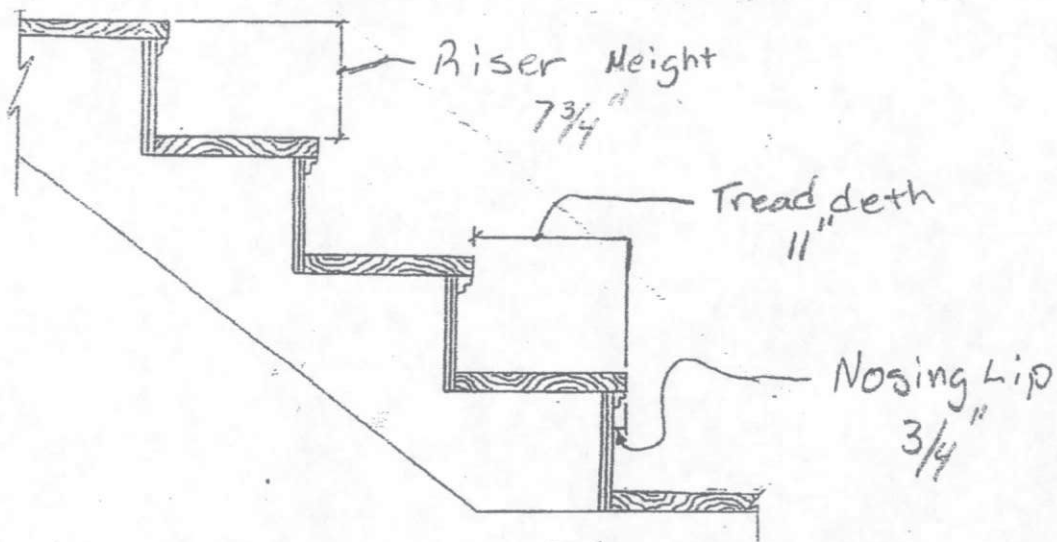

Tread and Riser Dimensions

Headroom at opening - 7'

Handrails - 36"

Baluster spacing - 3"