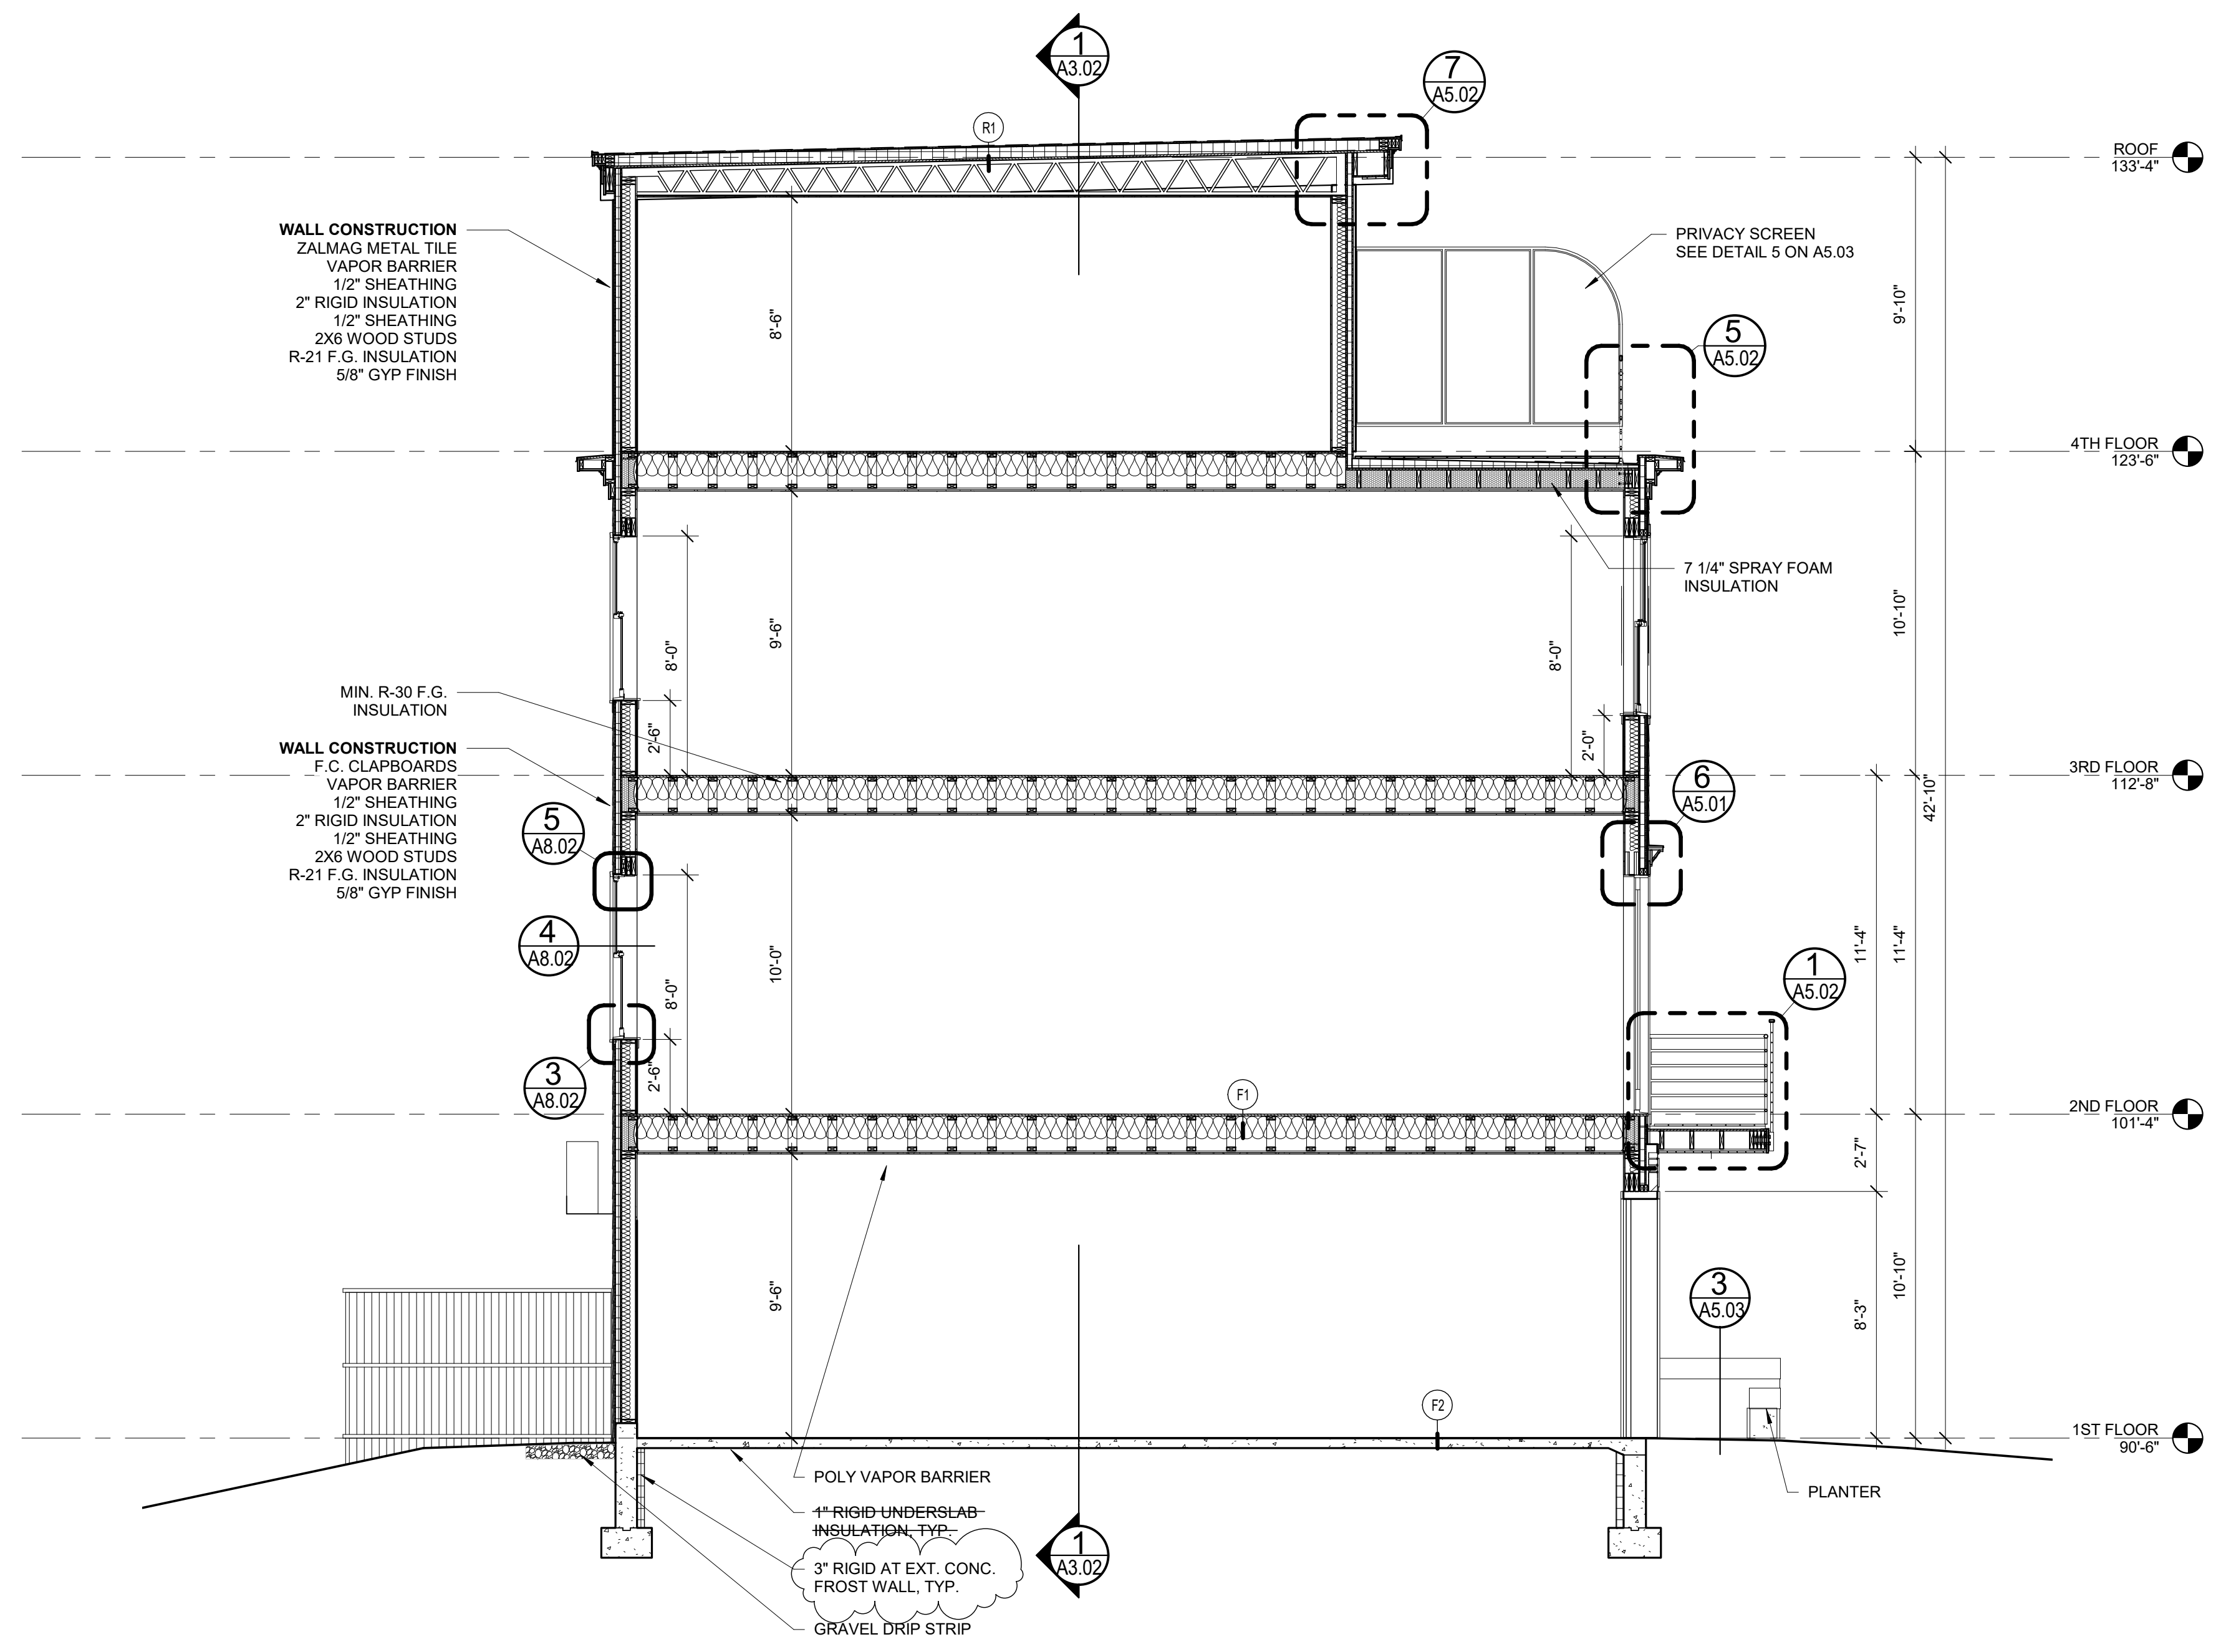

Revisions:
1 Date 1 Revision 1

Scale:
1/4" = 1'-0"

Date:
JUNE 28, 2017

BUILDING SECTION

A3.01

1 | BUILDING SECTION
1/4" = 1'-0"