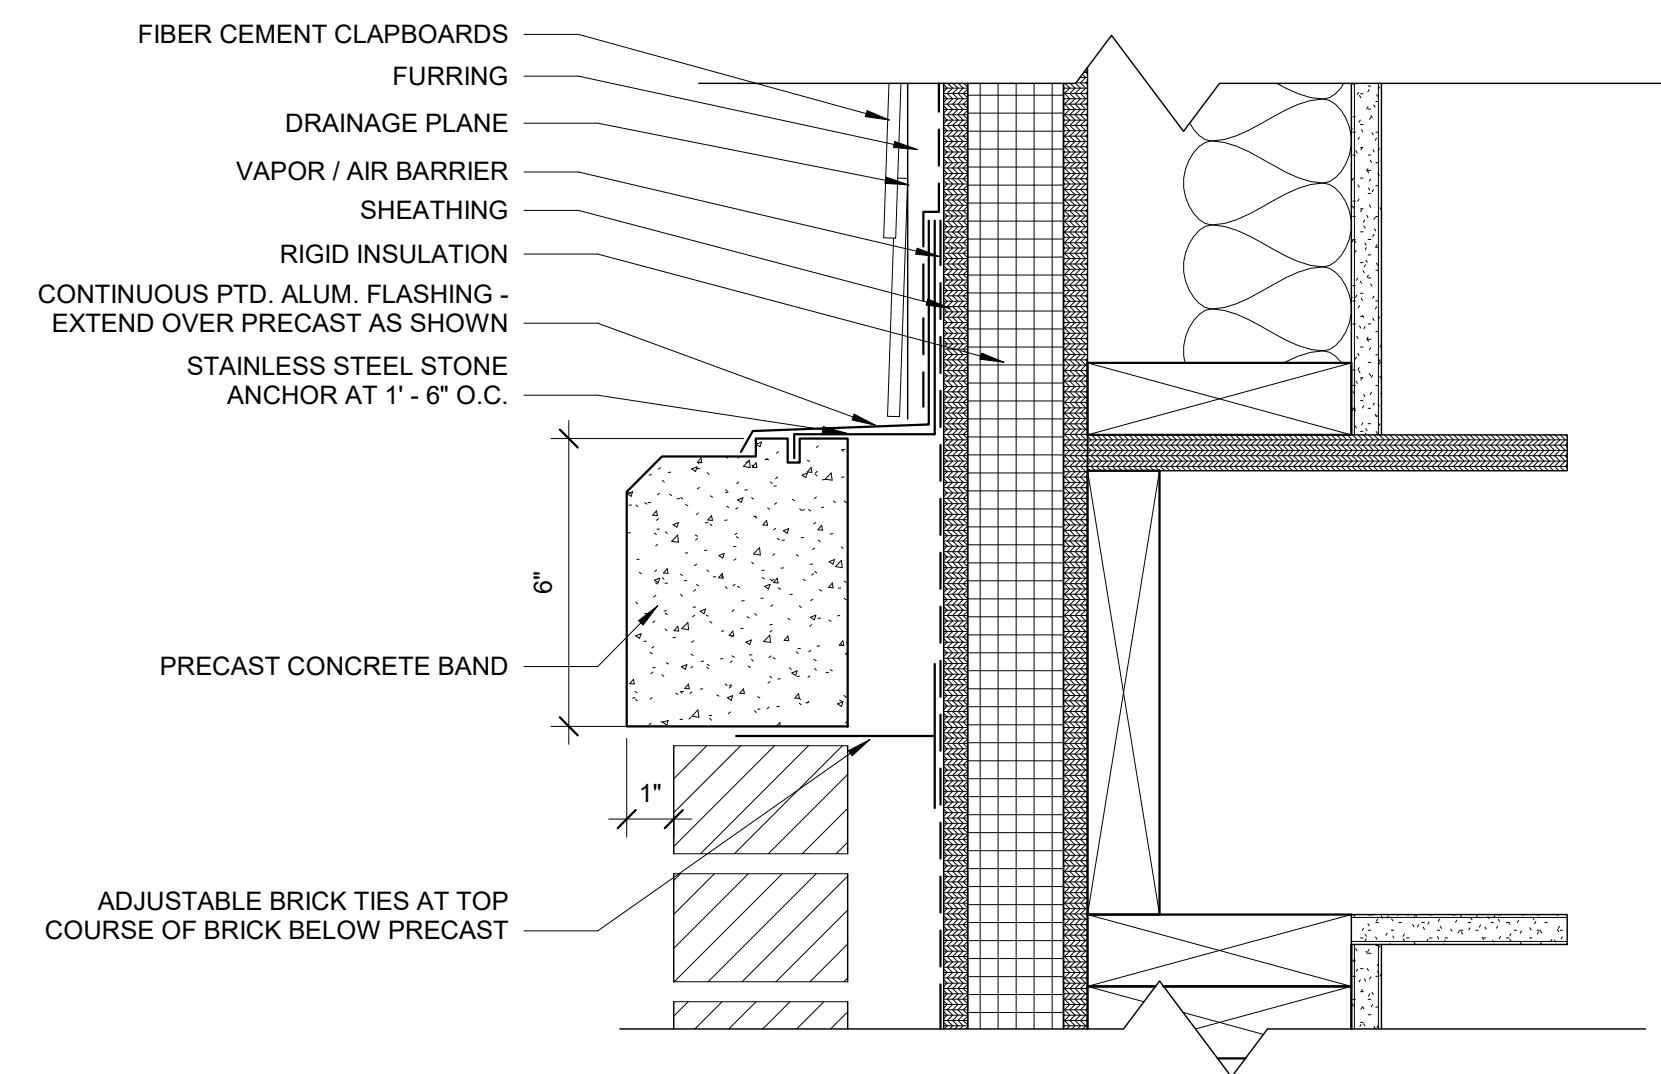

**6 | CROWN ABOVE SLIDING DOOR DETAIL**  
3" = 1'-0"

**5 | PRECAST BAND DETAIL**  
3" = 1'-0"

**1 | ENLARGED ENTRY ELEVATION**  
3/8" = 1'-0"