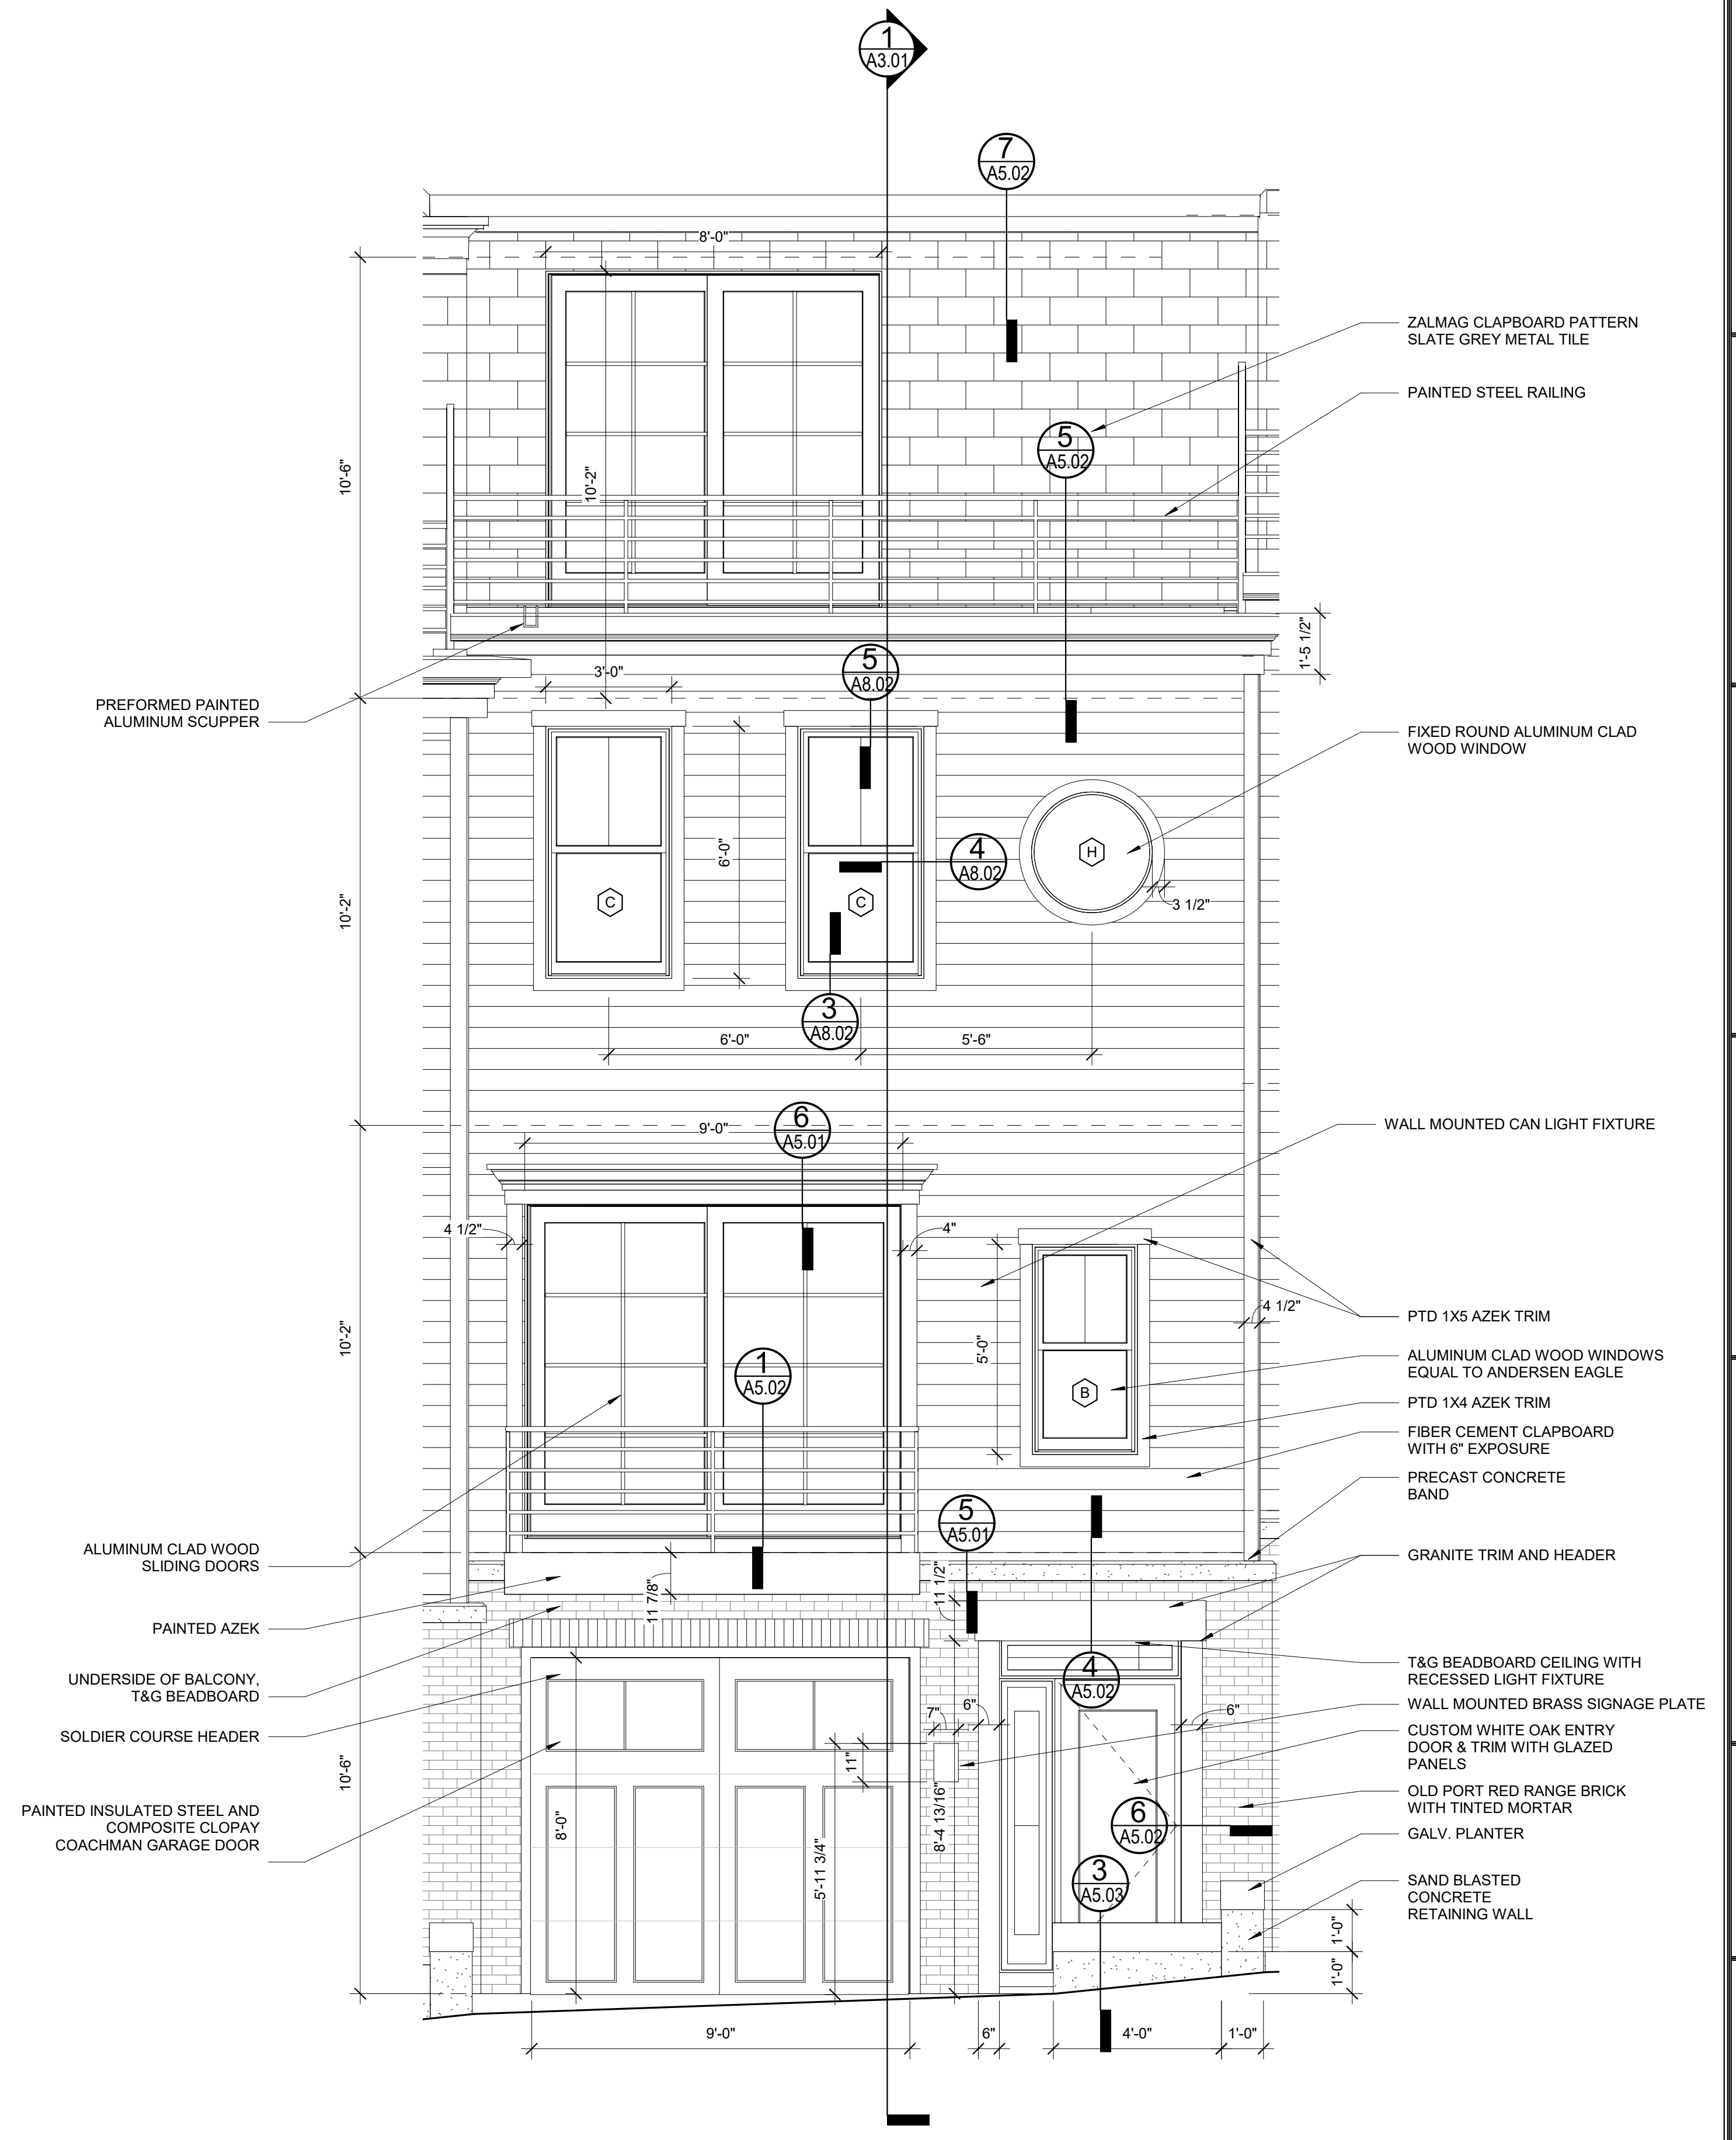

**6 | CROWN ABOVE SLIDING DOOR DETAIL**  
3" = 1'-0"

**5 | PRECAST BAND DETAIL**  
3" = 1'-0"

**1 | ENLARGED ENTRY ELEVATION**  
3/8" = 1'-0"