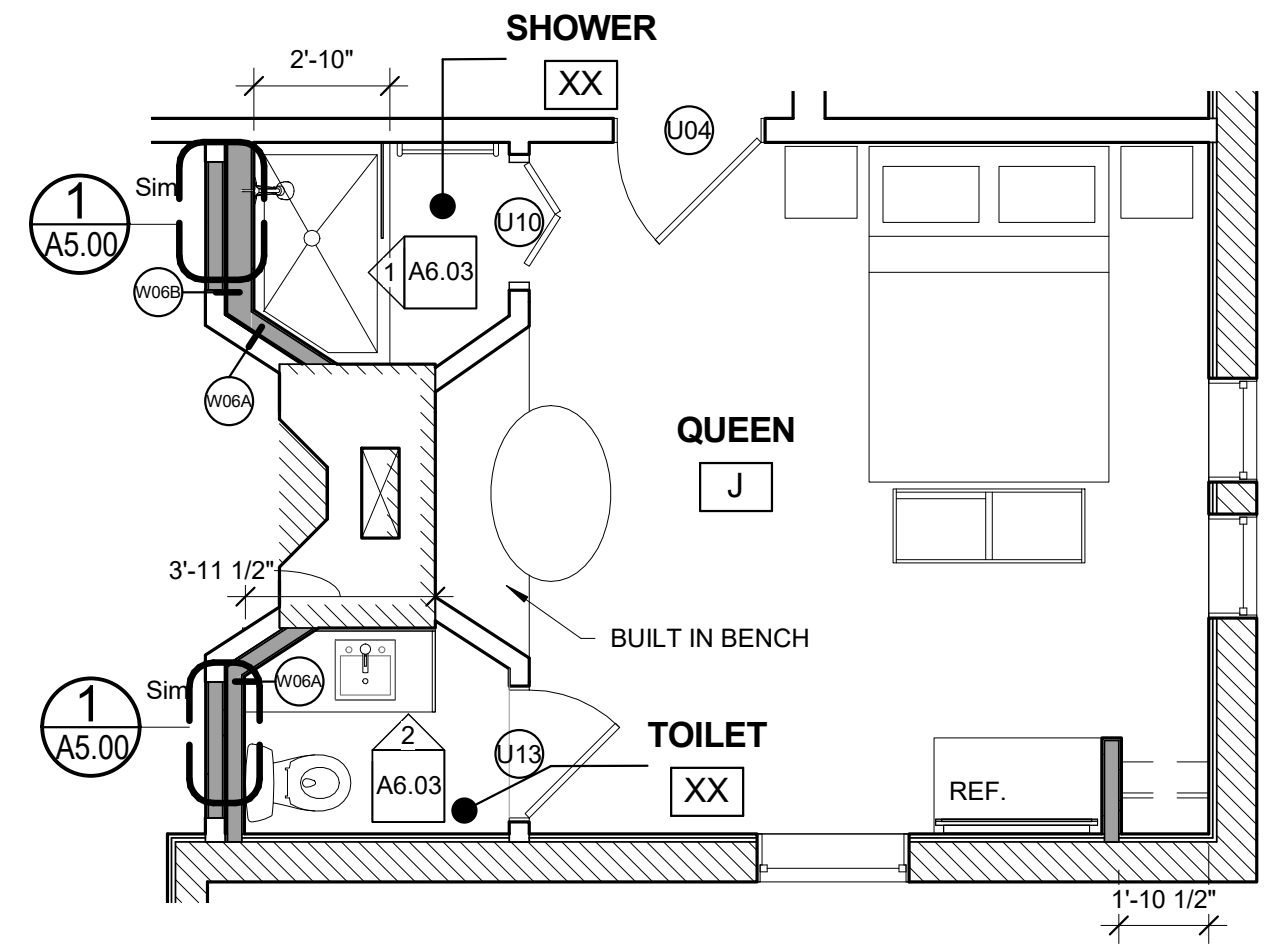

**9** 2ND FLOOR - KING - H  
1/4" = 1'-0"

**13** KING H VANITY AND SHOWER ELEVATION  
1/2" = 1'-0"

**12** 2ND FLOOR - KING - K  
1/4" = 1'-0"

**11** KING K VANITY  
1/2" = 1'-0"

**10** KING K SHOWER WALL  
1/2" = 1'-0"

**14** 2ND FLOOR - QUEEN - I  
1/4" = 1'-0"

**8** QUEEN I SHOWER ELEVATION  
1/2" = 1'-0"

**7** QUEEN I VANITY ELEVATION  
1/2" = 1'-0"

**6** 2ND FLOOR QUEEN - J  
1/4" = 1'-0"

**5** 2ND FLOOR - MASSAGE ROOM - L  
1/4" = 1'-0"

**4** MASSAGE ROOM SINK ELEVATION  
1/2" = 1'-0"

**3** MASSAGE ROOM SHOWER ELEVATION  
1/2" = 1'-0"

**2** QUEEN J VANITY ELEVATION  
1/2" = 1'-0"

**1** QUEEN J SHOWER ELEVATION  
1/2" = 1'-0"