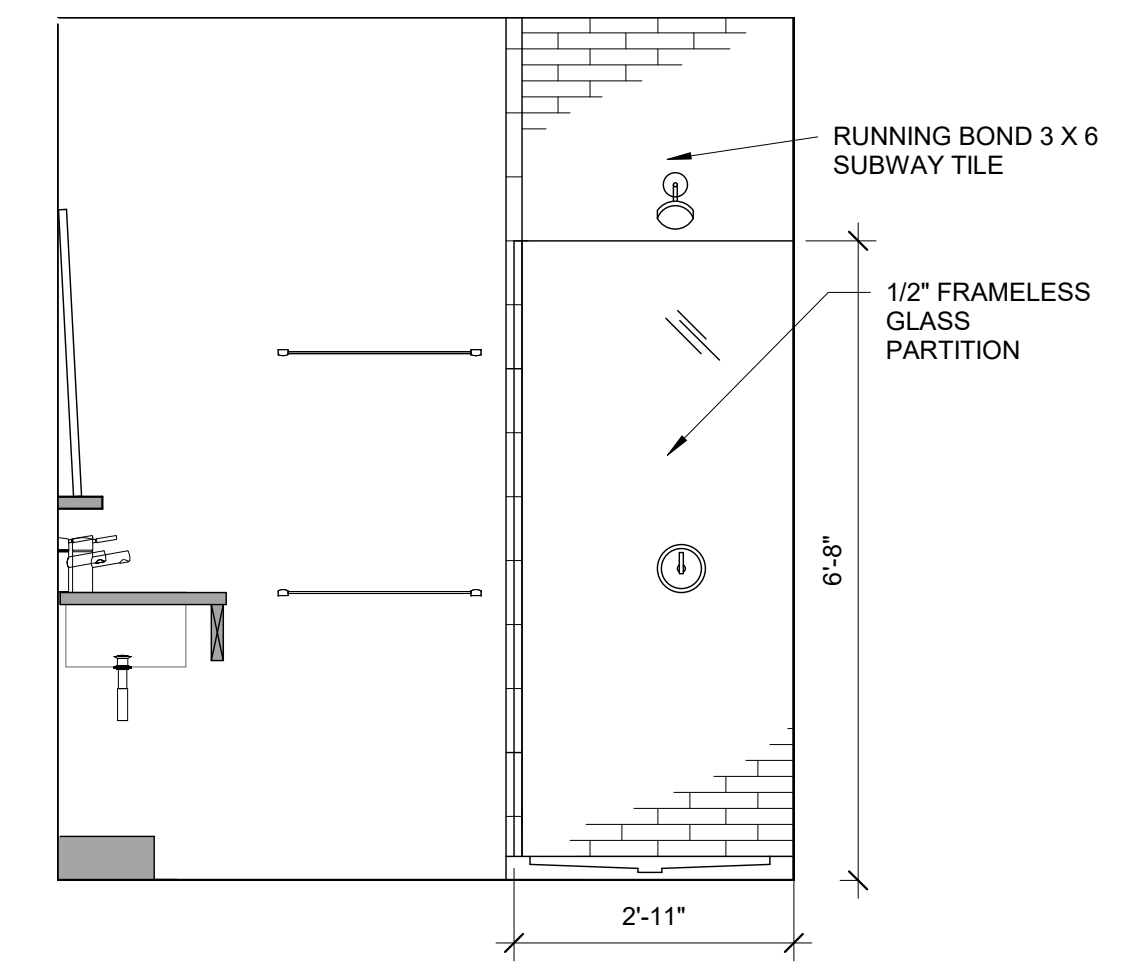

**9** 2ND FLOOR - KING - H  
1/4" = 1'-0"

**13** KING H VANITY AND SHOWER ELEVATION  
1/2" = 1'-0"

**12** 2ND FLOOR - KING - K  
1/4" = 1'-0"

**11** KING K VANITY  
1/2" = 1'-0"

**10** KING K SHOWER WALL  
1/2" = 1'-0"

**14** 2ND FLOOR - QUEEN - I  
1/4" = 1'-0"

**8** QUEEN I SHOWER ELEVATION  
1/2" = 1'-0"

**7** QUEEN I VANITY ELEVATION  
1/2" = 1'-0"

**6** 2ND FLOOR QUEEN - J  
1/4" = 1'-0"

**5** 2ND FLOOR - MASSAGE ROOM - L  
1/4" = 1'-0"

**4** MASSAGE ROOM SINK ELEVATION  
1/2" = 1'-0"

**3** MASSAGE ROOM SHOWER ELEVATION  
1/2" = 1'-0"

**2** QUEEN J VANITY ELEVATION  
1/2" = 1'-0"

**1** QUEEN J SHOWER ELEVATION  
1/2" = 1'-0"