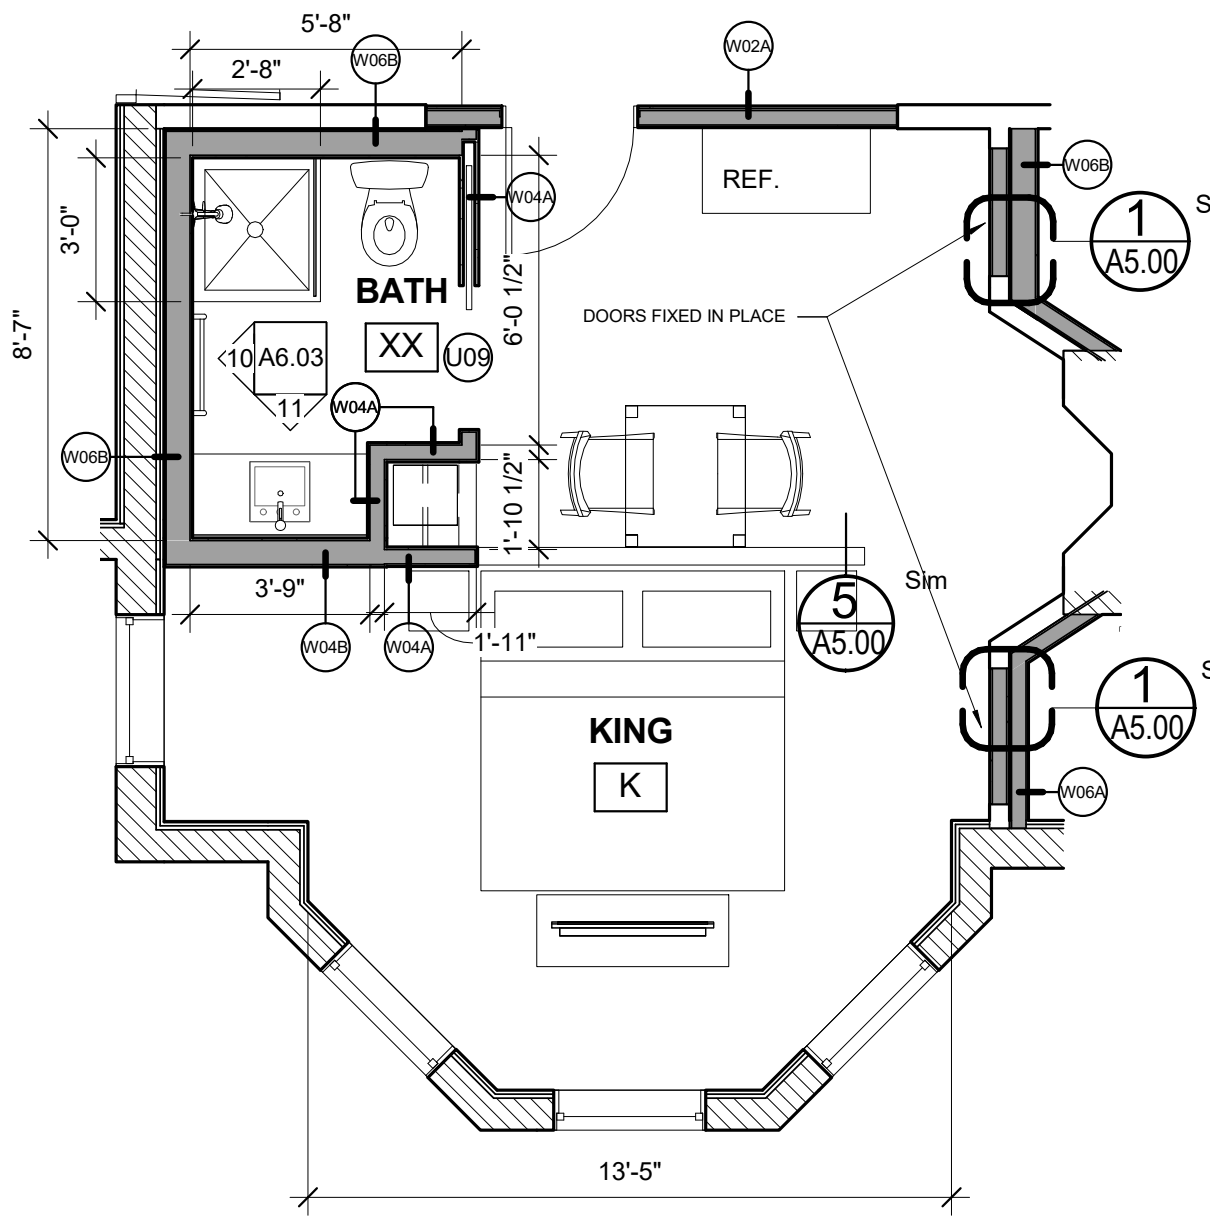

**9** 2ND FLOOR - KING - H  
1/4" = 1'-0"

**13** KING H VANITY AND SHOWER ELEVATION  
1/2" = 1'-0"

**12** 2ND FLOOR - KING - K  
1/4" = 1'-0"

**11** KING K VANITY  
1/2" = 1'-0"

**10** KING K SHOWER WALL  
1/2" = 1'-0"

**14** 2ND FLOOR - QUEEN - I  
1/4" = 1'-0"

**8** QUEEN I SHOWER ELEVATION  
1/2" = 1'-0"

**7** QUEEN I VANITY ELEVATION  
1/2" = 1'-0"

**6** 2ND FLOOR QUEEN - J  
1/4" = 1'-0"

**5** 2ND FLOOR - MASSAGE ROOM - L  
1/4" = 1'-0"

**4** MASSAGE ROOM SINK ELEVATION  
1/2" = 1'-0"

**3** MASSAGE ROOM SHOWER ELEVATION  
1/2" = 1'-0"

**2** QUEEN J VANITY ELEVATION  
1/2" = 1'-0"

**1** QUEEN J SHOWER ELEVATION  
1/2" = 1'-0"