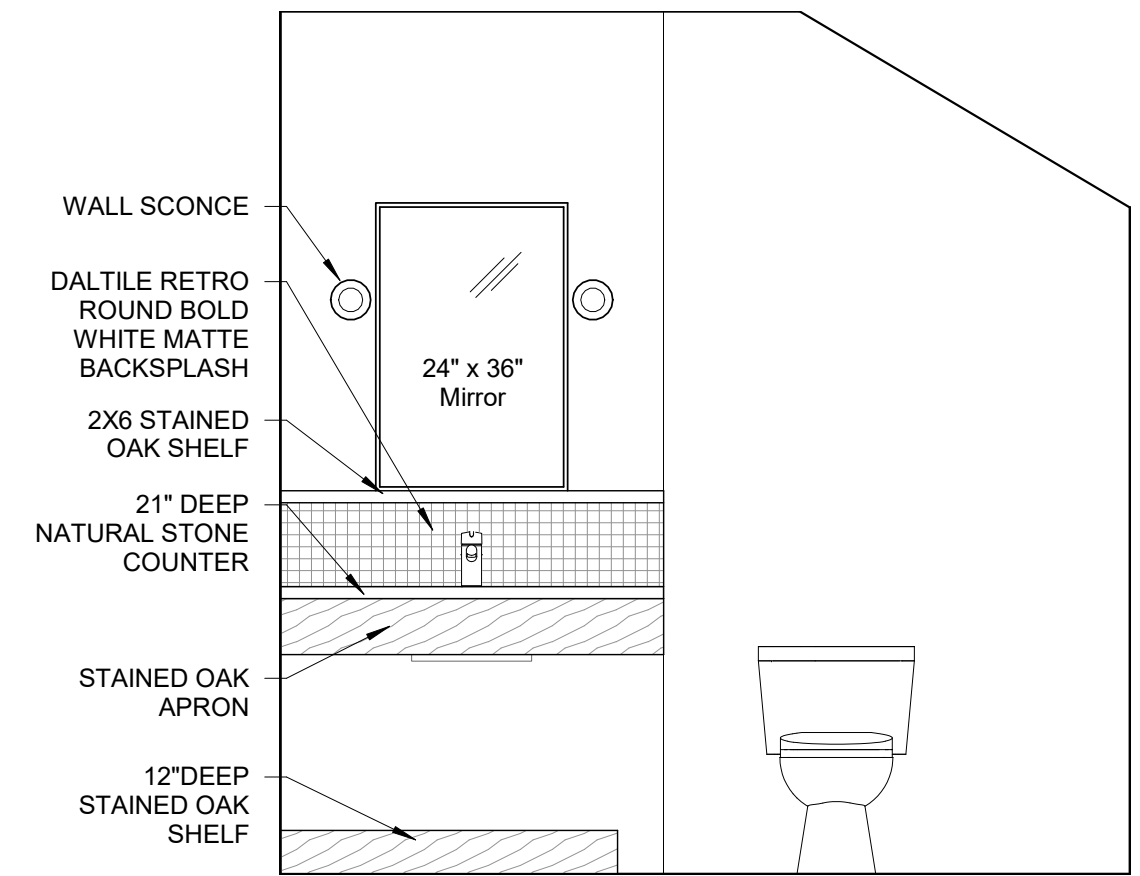

**9** 2ND FLOOR - KING - H  
1/4" = 1'-0"

**13** KING H VANITY AND SHOWER ELEVATION  
1/2" = 1'-0"

**12** 2ND FLOOR - KING - K  
1/4" = 1'-0"

**11** KING K VANITY  
1/2" = 1'-0"

**10** KING K SHOWER WALL  
1/2" = 1'-0"

**14** 2ND FLOOR - QUEEN - I  
1/4" = 1'-0"

**8** QUEEN I SHOWER ELEVATION  
1/2" = 1'-0"

**7** QUEEN I VANITY ELEVATION  
1/2" = 1'-0"

**6** 2ND FLOOR QUEEN - J  
1/4" = 1'-0"

**5** 2ND FLOOR - MASSAGE ROOM - L  
1/4" = 1'-0"

**4** MASSAGE ROOM SINK ELEVATION  
1/2" = 1'-0"

**3** MASSAGE ROOM SHOWER ELEVATION  
1/2" = 1'-0"

**2** QUEEN J VANITY ELEVATION  
1/2" = 1'-0"

**1** QUEEN J SHOWER ELEVATION  
1/2" = 1'-0"