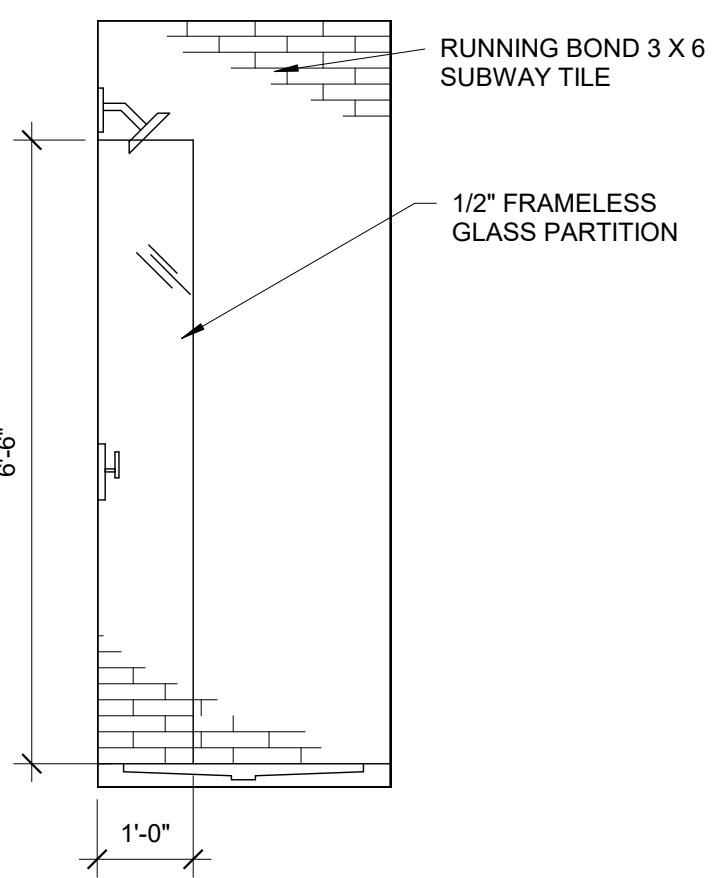

**9** 2ND FLOOR - KING - H  
1/4" = 1'-0"

**13** KING H VANITY AND SHOWER ELEVATION  
1/2" = 1'-0"

**12** 2ND FLOOR - KING - K  
1/4" = 1'-0"

**11** KING K VANITY  
1/2" = 1'-0"

**10** KING K SHOWER WALL  
1/2" = 1'-0"

**14** 2ND FLOOR - QUEEN - I  
1/4" = 1'-0"

**8** QUEEN I SHOWER ELEVATION  
1/2" = 1'-0"

**7** QUEEN I VANITY ELEVATION  
1/2" = 1'-0"

**6** 2ND FLOOR QUEEN - J  
1/4" = 1'-0"

**5** 2ND FLOOR - MASSAGE ROOM - L  
1/4" = 1'-0"

**4** MASSAGE ROOM SINK ELEVATION  
1/2" = 1'-0"

**3** MASSAGE ROOM SHOWER ELEVATION  
1/2" = 1'-0"

**2** QUEEN J VANITY ELEVATION  
1/2" = 1'-0"

**1** QUEEN J SHOWER ELEVATION  
1/2" = 1'-0"