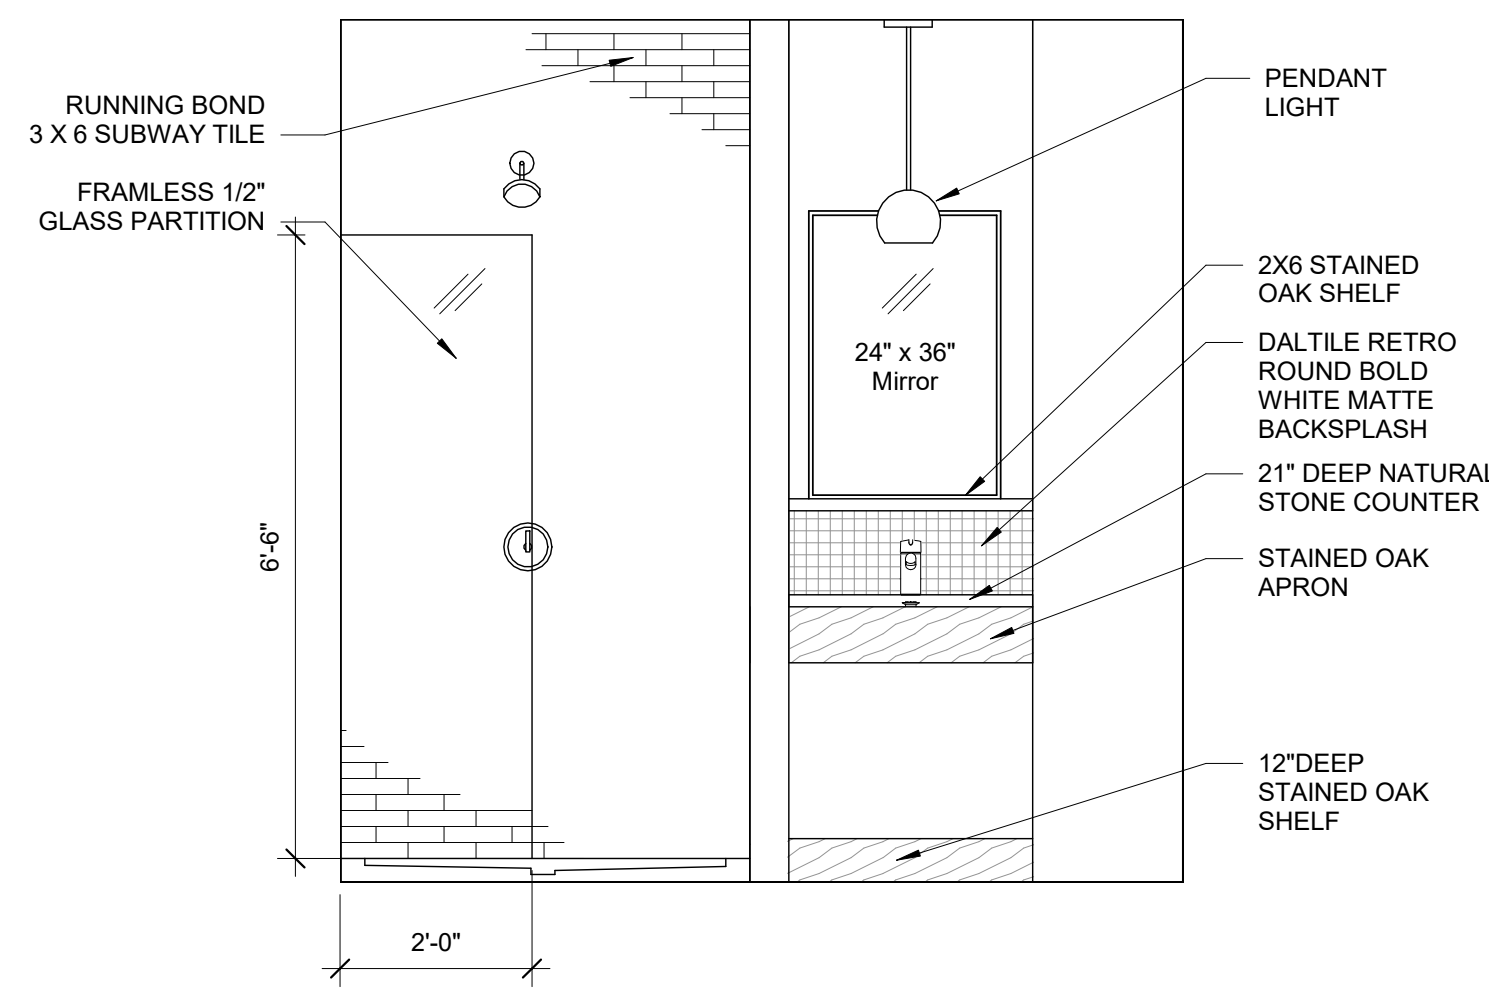

**9** 2ND FLOOR - KING - H  
1/4" = 1'-0"

**13** KING H VANITY AND SHOWER ELEVATION  
1/2" = 1'-0"

**12** 2ND FLOOR - KING - K  
1/4" = 1'-0"

**11** KING K VANITY  
1/2" = 1'-0"

**10** KING K SHOWER WALL  
1/2" = 1'-0"

**14** 2ND FLOOR - QUEEN - I  
1/4" = 1'-0"

**8** QUEEN I SHOWER ELEVATION  
1/2" = 1'-0"

**7** QUEEN I VANITY ELEVATION  
1/2" = 1'-0"

**6** 2ND FLOOR QUEEN - J  
1/4" = 1'-0"

**5** 2ND FLOOR - MASSAGE ROOM - L  
1/4" = 1'-0"

**4** MASSAGE ROOM SINK ELEVATION  
1/2" = 1'-0"

**3** MASSAGE ROOM SHOWER ELEVATION  
1/2" = 1'-0"

**2** QUEEN J VANITY ELEVATION  
1/2" = 1'-0"

**1** QUEEN J SHOWER ELEVATION  
1/2" = 1'-0"