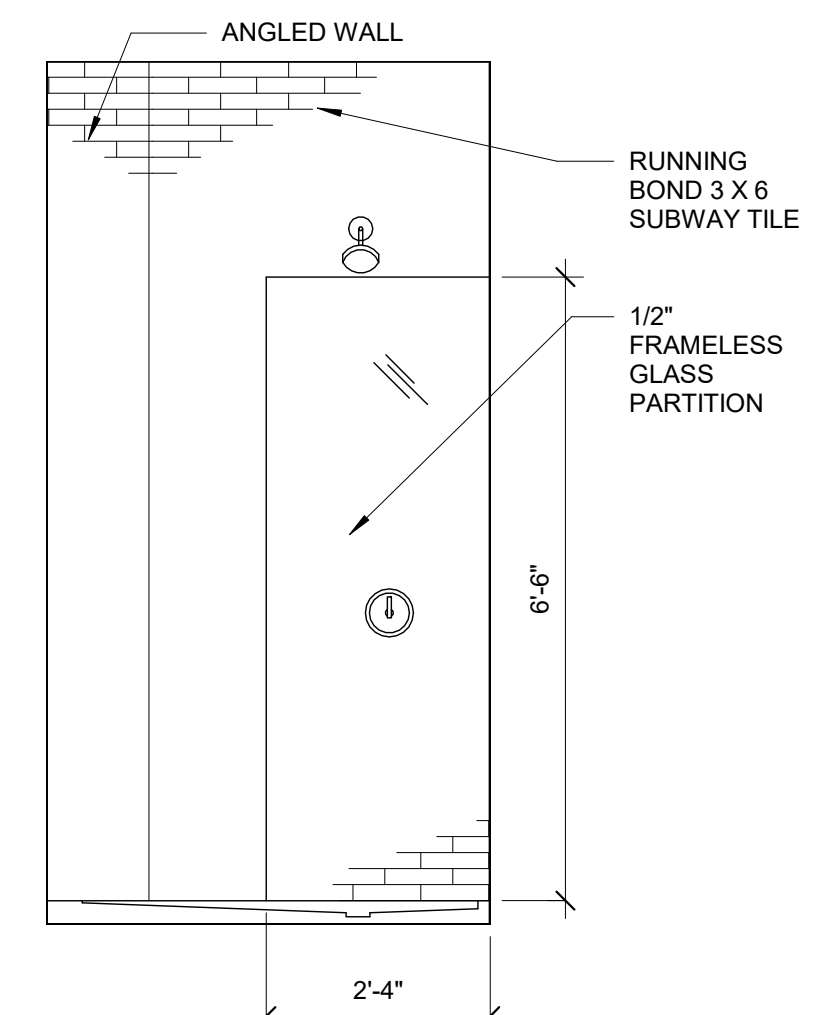

**9** 2ND FLOOR - KING - H  
1/4" = 1'-0"

**13** KING H VANITY AND SHOWER ELEVATION  
1/2" = 1'-0"

**12** 2ND FLOOR - KING - K  
1/4" = 1'-0"

**11** KING K VANITY  
1/2" = 1'-0"

**10** KING K SHOWER WALL  
1/2" = 1'-0"

**14** 2ND FLOOR - QUEEN - I  
1/4" = 1'-0"

**8** QUEEN I SHOWER ELEVATION  
1/2" = 1'-0"

**7** QUEEN I VANITY ELEVATION  
1/2" = 1'-0"

**6** 2ND FLOOR QUEEN - J  
1/4" = 1'-0"

**5** 2ND FLOOR - MASSAGE ROOM - L  
1/4" = 1'-0"

**4** MASSAGE ROOM SINK ELEVATION  
1/2" = 1'-0"

**3** MASSAGE ROOM SHOWER ELEVATION  
1/2" = 1'-0"

**2** QUEEN J VANITY ELEVATION  
1/2" = 1'-0"

**1** QUEEN J SHOWER ELEVATION  
1/2" = 1'-0"