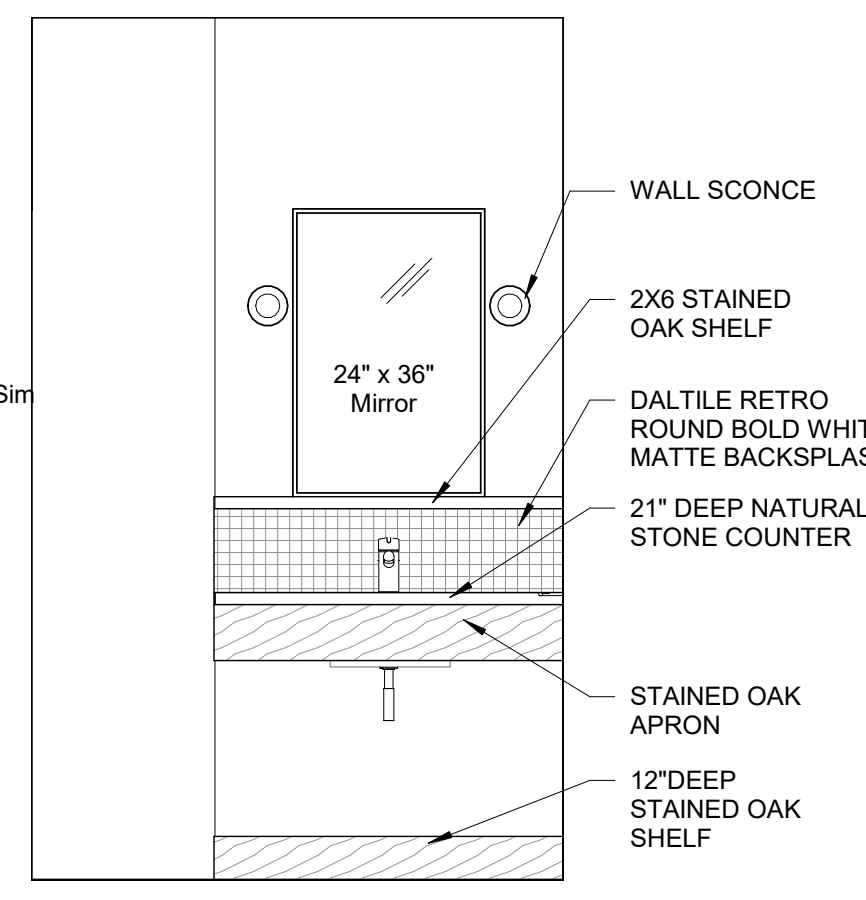

**9** 2ND FLOOR - KING - H  
1/4" = 1'-0"

**13** KING H VANITY AND SHOWER ELEVATION  
1/2" = 1'-0"

**12** 2ND FLOOR - KING - K  
1/4" = 1'-0"

**11** KING K VANITY  
1/2" = 1'-0"

**10** KING K SHOWER WALL  
1/2" = 1'-0"

**14** 2ND FLOOR - QUEEN - I  
1/4" = 1'-0"

**8** QUEEN I SHOWER ELEVATION  
1/2" = 1'-0"

**7** QUEEN I VANITY ELEVATION  
1/2" = 1'-0"

**6** 2ND FLOOR QUEEN - J  
1/4" = 1'-0"

**5** 2ND FLOOR - MASSAGE ROOM - L  
1/4" = 1'-0"

**4** MASSAGE ROOM SINK ELEVATION  
1/2" = 1'-0"

**3** MASSAGE ROOM SHOWER ELEVATION  
1/2" = 1'-0"

**2** QUEEN J VANITY ELEVATION  
1/2" = 1'-0"

**1** QUEEN J SHOWER ELEVATION  
1/2" = 1'-0"