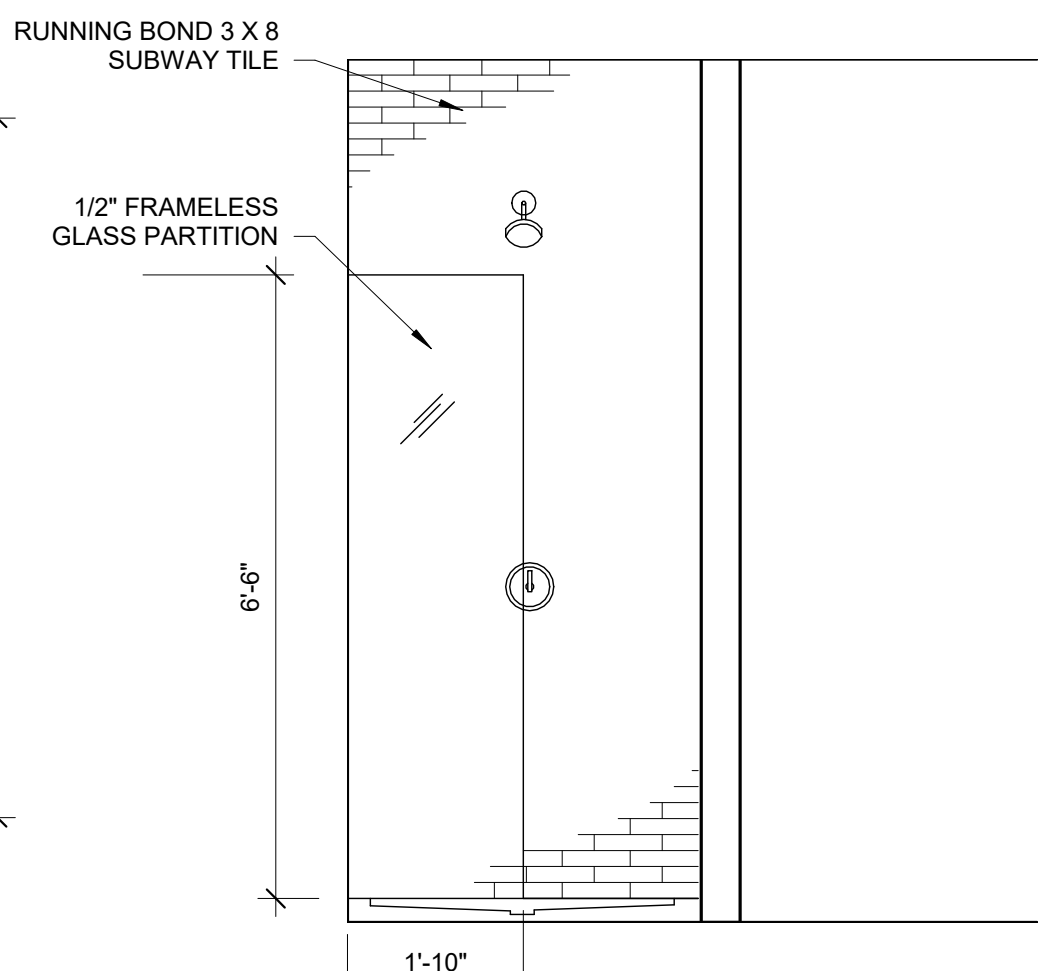

**9** 2ND FLOOR - KING - H  
1/4" = 1'-0"

**13** KING H VANITY AND SHOWER ELEVATION  
1/2" = 1'-0"

**12** 2ND FLOOR - KING - K  
1/4" = 1'-0"

**11** KING K VANITY  
1/2" = 1'-0"

**10** KING K SHOWER WALL  
1/2" = 1'-0"

**14** 2ND FLOOR - QUEEN - I  
1/4" = 1'-0"

**8** QUEEN I SHOWER ELEVATION  
1/2" = 1'-0"

**7** QUEEN I VANITY ELEVATION  
1/2" = 1'-0"

**6** 2ND FLOOR QUEEN - J  
1/4" = 1'-0"

**5** 2ND FLOOR - MASSAGE ROOM - L  
1/4" = 1'-0"

**4** MASSAGE ROOM SINK ELEVATION  
1/2" = 1'-0"

**3** MASSAGE ROOM SHOWER ELEVATION  
1/2" = 1'-0"

**2** QUEEN J VANITY ELEVATION  
1/2" = 1'-0"

**1** QUEEN J SHOWER ELEVATION  
1/2" = 1'-0"