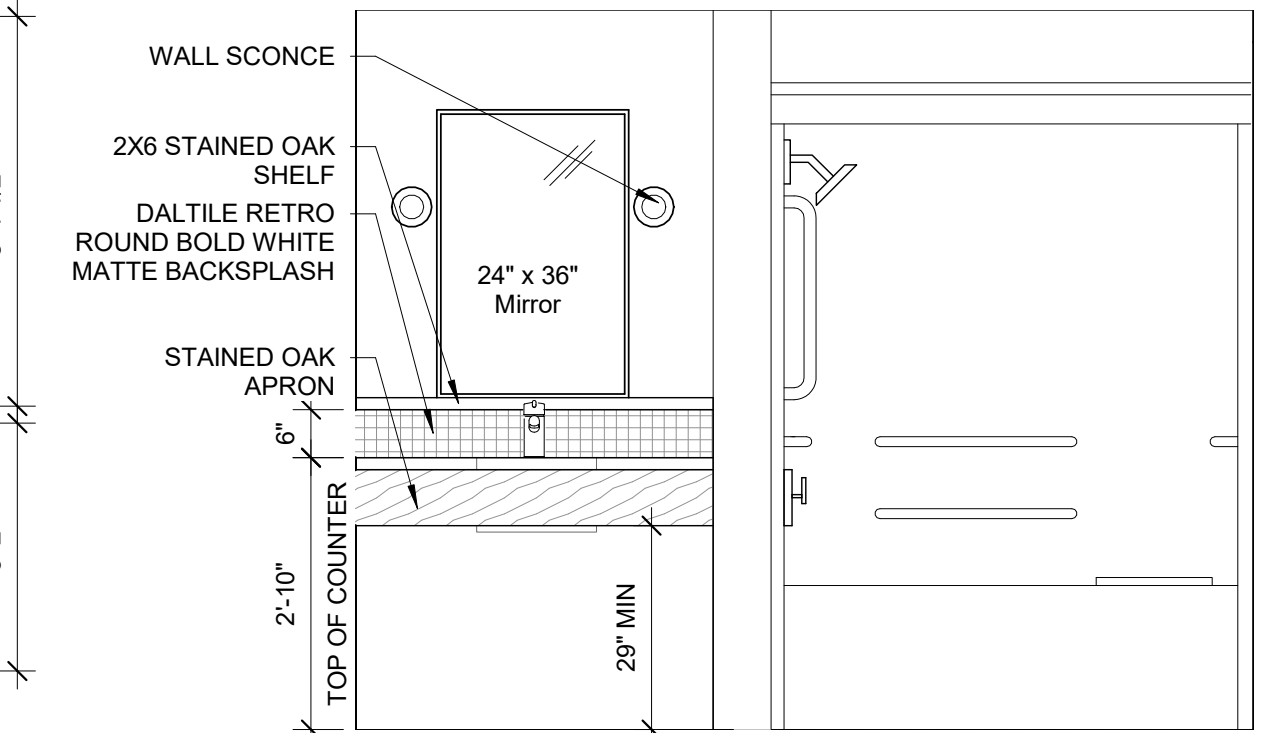

11 | KING A VANITY WALL
1/2" = 1'-0"

12 | GROUND FLOOR - KING SUITE - A
1/4" = 1'-0"

7 | KING B VANITY/SHOWER WALL 6 | KING B SHOWER WALL
1/2" = 1'-0"

5 | GROUND FLOOR - ACCESSIBLE KING ROOM - D
1/4" = 1'-0"

4 | KING D VANITY/SHOWER
1/2" = 1'-0"

8 | GROUND FLOOR - KING SUITE - B
1/4" = 1'-0"

3 | GROUND FLOOR - QUEEN - C
1/4" = 1'-0"

2 | QUEEN C SHOWER
1/2" = 1'-0"

1 | QUEEN C VANITY/TOILET
1/2" = 1'-0"