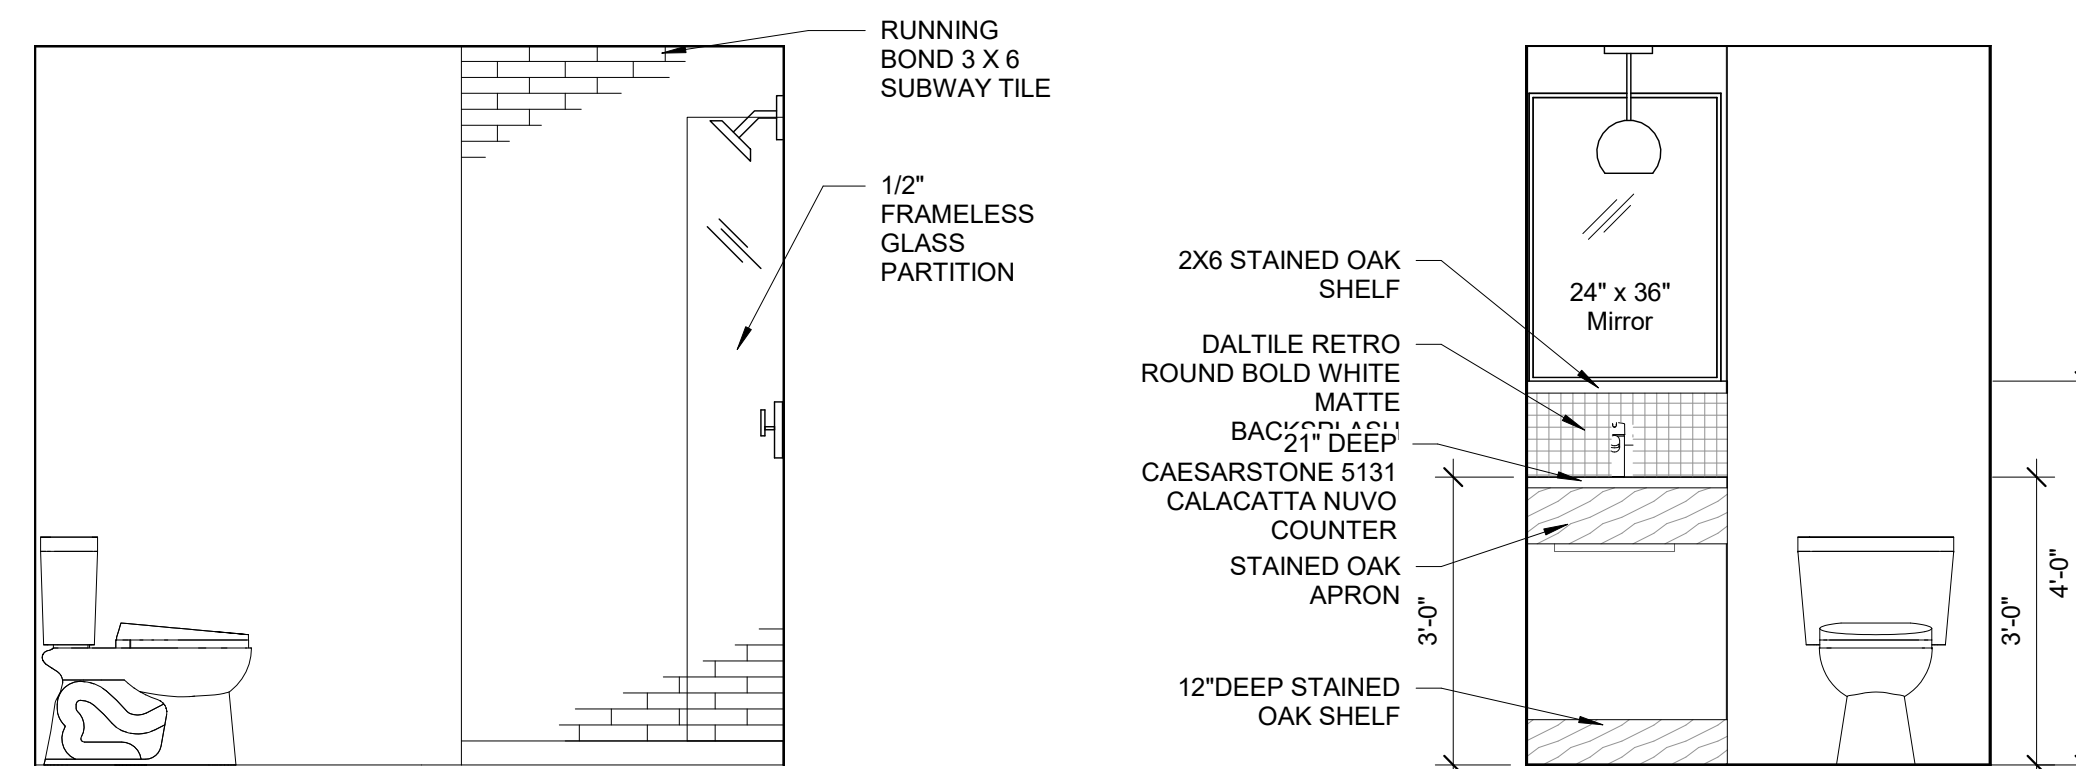

11 | KING A VANITY WALL
1/2" = 1'-0"

12 | GROUND FLOOR - KING SUITE - A
1/4" = 1'-0"

7 | KING B VANITY/SHOWER WALL 6 | KING B SHOWER WALL
1/2" = 1'-0"

5 | GROUND FLOOR - ACCESSIBLE KING ROOM - D
1/4" = 1'-0"

4 | KING D VANITY/SHOWER
1/2" = 1'-0"

8 | GROUND FLOOR - KING SUITE - B
1/4" = 1'-0"

3 | GROUND FLOOR - QUEEN - C
1/4" = 1'-0"

2 | QUEEN C SHOWER
1/2" = 1'-0"

1 | QUEEN C VANITY/TOILET
1/2" = 1'-0"