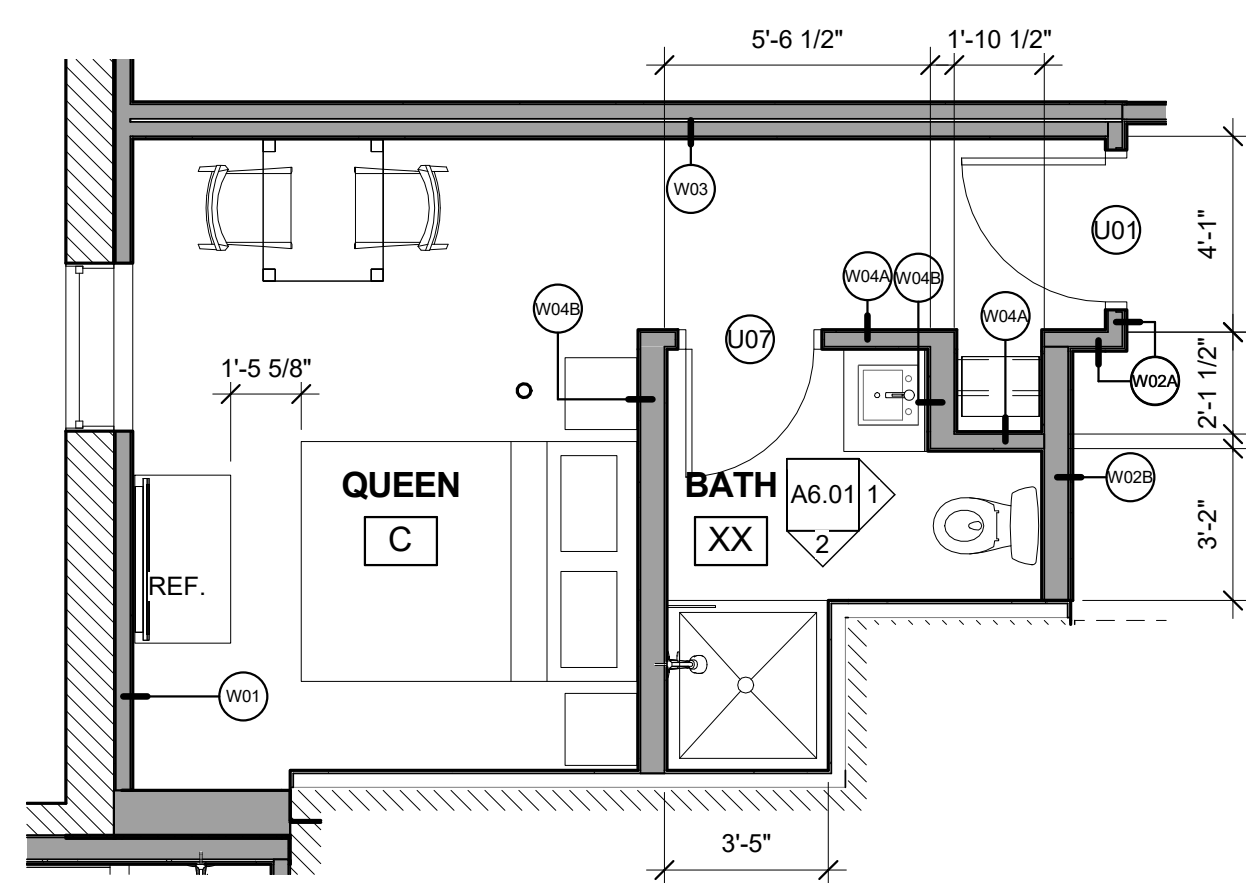

11 | KING A VANITY WALL
1/2" = 1'-0"

12 | GROUND FLOOR - KING SUITE - A
1/4" = 1'-0"

7 | KING B VANITY/SHOWER WALL 6 | KING B SHOWER WALL
1/2" = 1'-0"

5 | GROUND FLOOR - ACCESSIBLE KING ROOM - D
1/4" = 1'-0"

4 | KING D VANITY/SHOWER
1/2" = 1'-0"

8 | GROUND FLOOR - KING SUITE - B
1/4" = 1'-0"

3 | GROUND FLOOR - QUEEN - C
1/4" = 1'-0"

2 | QUEEN C SHOWER
1/2" = 1'-0"

1 | QUEEN C VANITY/TOILET
1/2" = 1'-0"