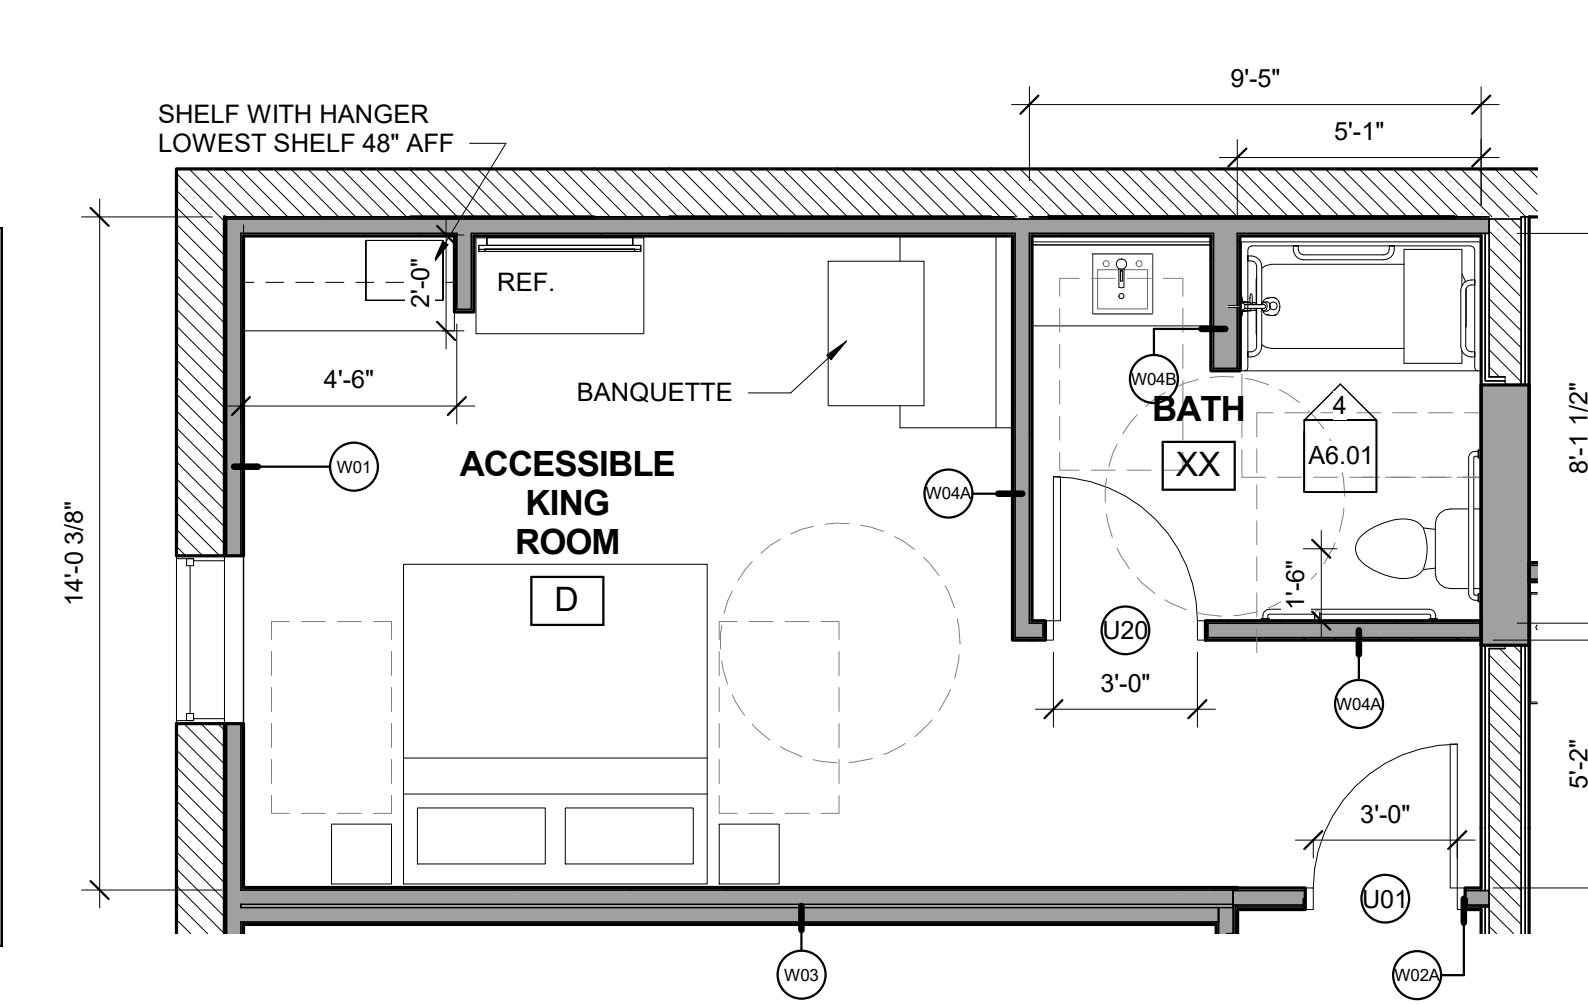

11 | KING A VANITY WALL
1/2" = 1'-0"

12 | GROUND FLOOR - KING SUITE - A
1/4" = 1'-0"

7 | KING B VANITY/SHOWER WALL 6 | KING B SHOWER WALL
1/2" = 1'-0"

5 | GROUND FLOOR - ACCESSIBLE KING ROOM - D
1/4" = 1'-0"

4 | KING D VANITY/SHOWER
1/2" = 1'-0"

8 | GROUND FLOOR - KING SUITE - B
1/4" = 1'-0"

3 | GROUND FLOOR - QUEEN - C
1/4" = 1'-0"

2 | QUEEN C SHOWER
1/2" = 1'-0"

1 | QUEEN C VANITY/TOILET
1/2" = 1'-0"