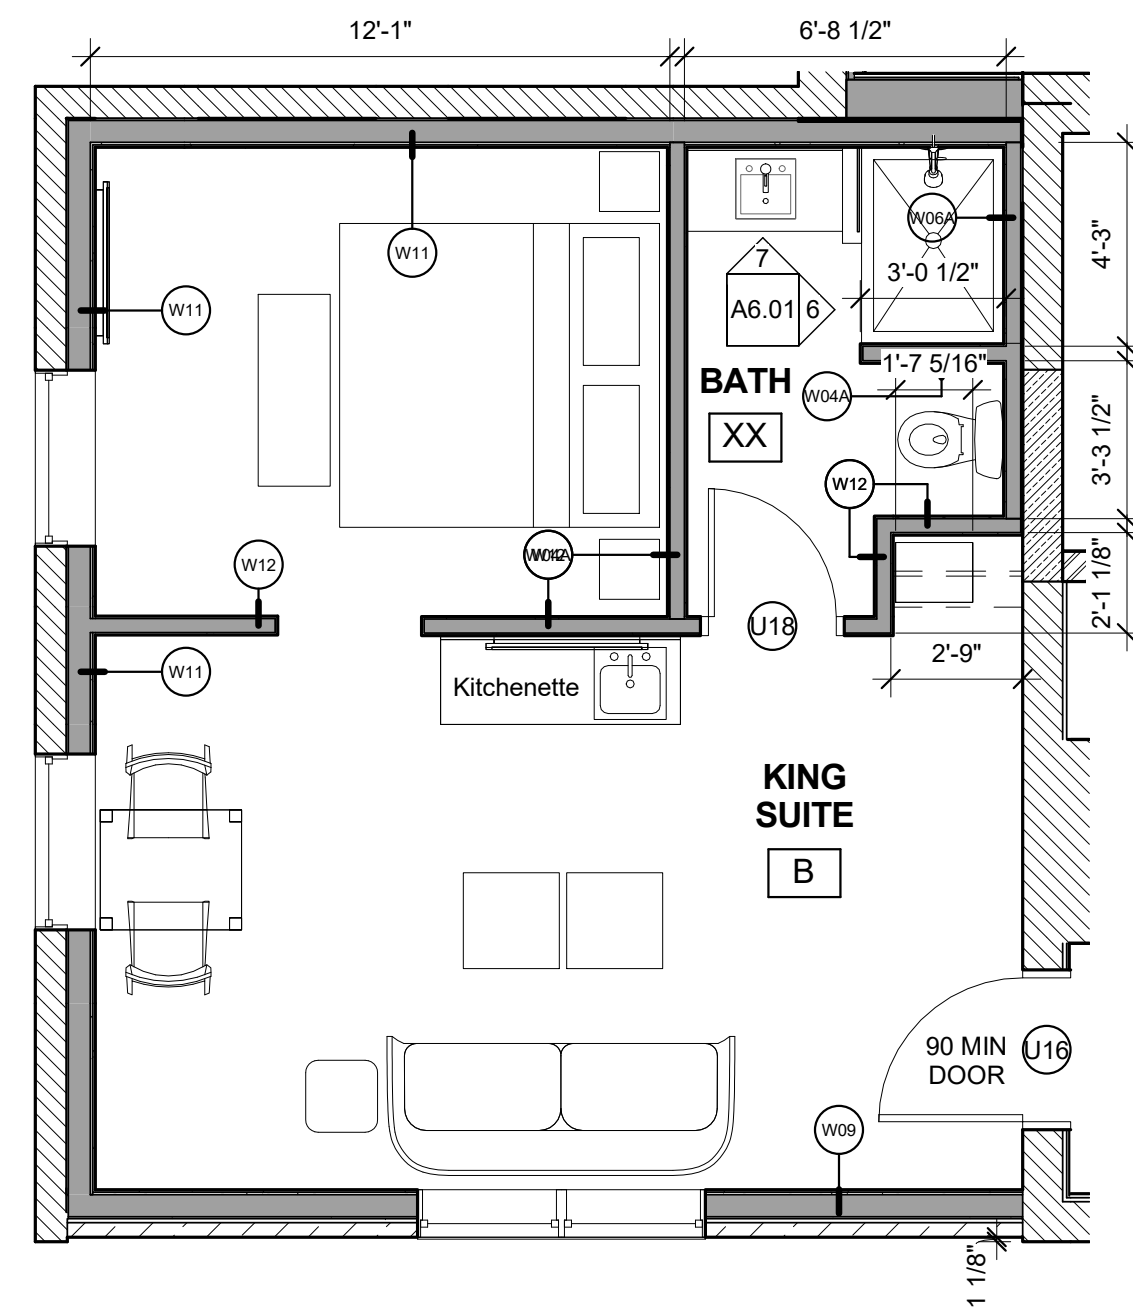

11 | KING A VANITY WALL
1/2" = 1'-0"

12 | GROUND FLOOR - KING SUITE - A
1/4" = 1'-0"

7 | KING B VANITY/SHOWER WALL 6 | KING B SHOWER WALL
1/2" = 1'-0"

5 | GROUND FLOOR - ACCESSIBLE KING ROOM - D
1/4" = 1'-0"

4 | KING D VANITY/SHOWER
1/2" = 1'-0"

8 | GROUND FLOOR - KING SUITE - B
1/4" = 1'-0"

3 | GROUND FLOOR - QUEEN - C
1/4" = 1'-0"

2 | QUEEN C SHOWER
1/2" = 1'-0"

1 | QUEEN C VANITY/TOILET
1/2" = 1'-0"