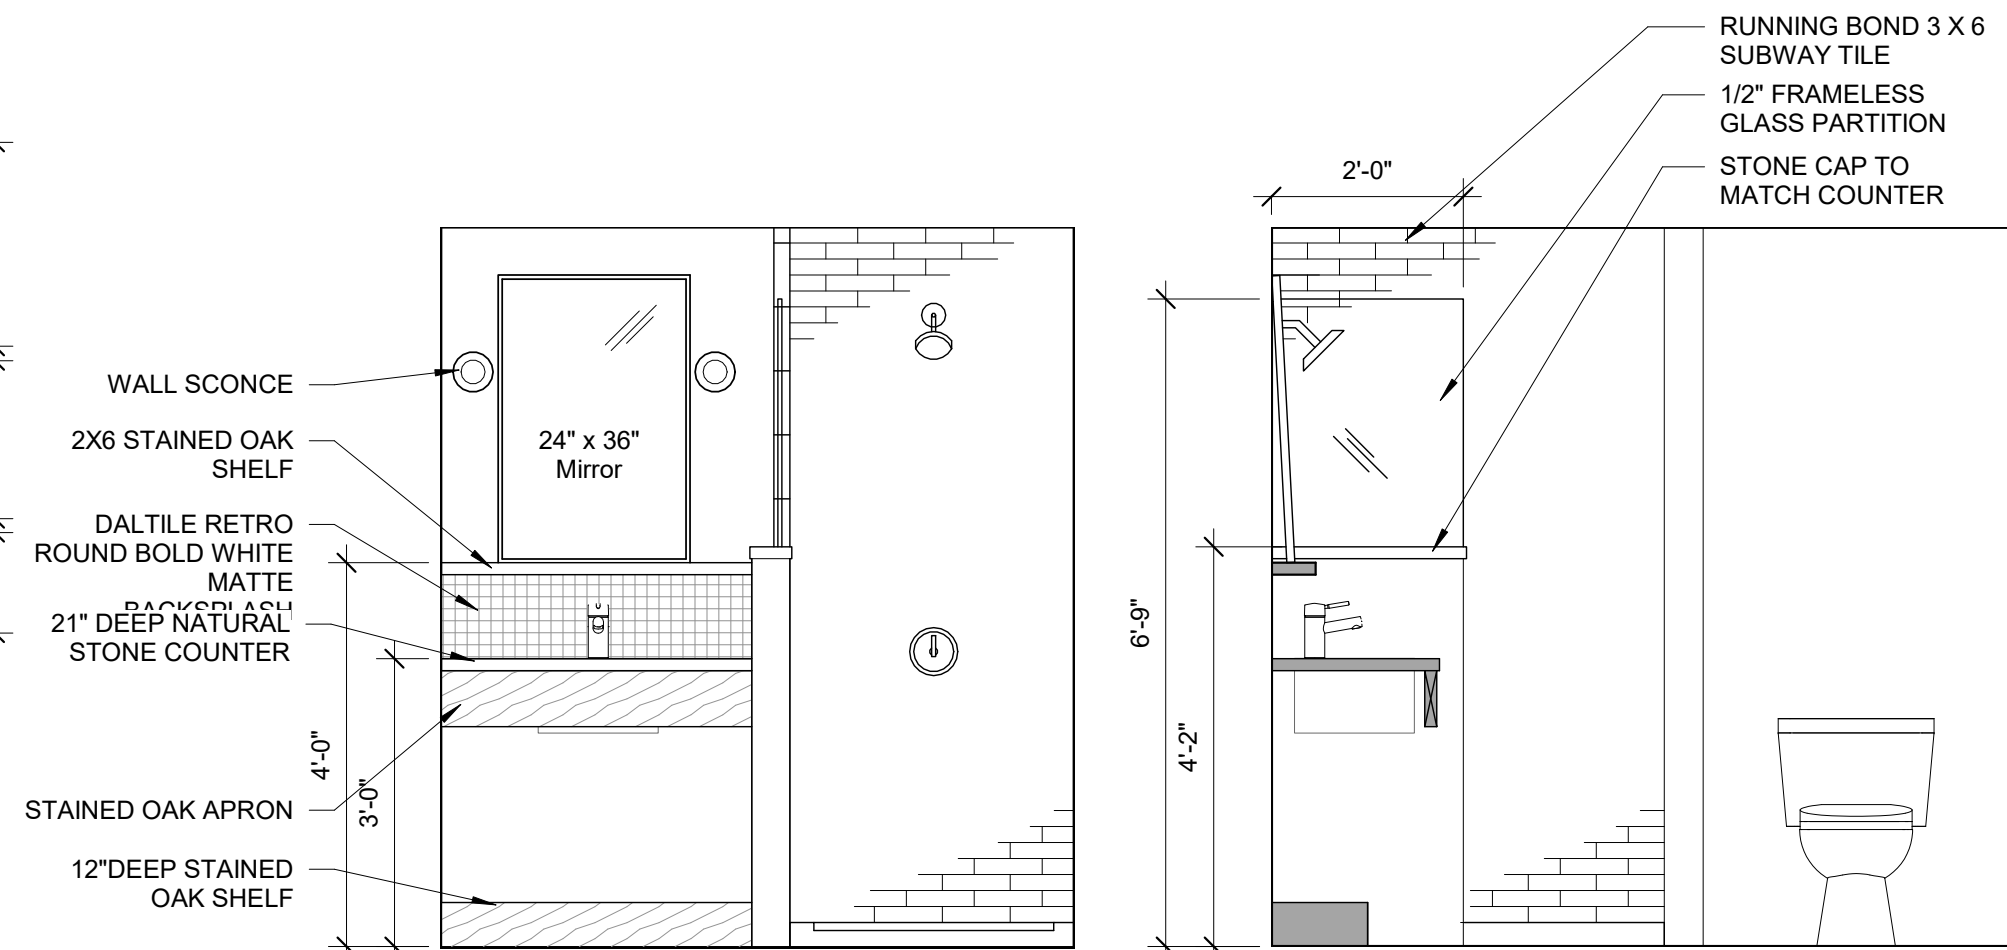

11 | KING A VANITY WALL
1/2" = 1'-0"

12 | GROUND FLOOR - KING SUITE - A
1/4" = 1'-0"

7 | KING B VANITY/SHOWER WALL 6 | KING B SHOWER WALL
1/2" = 1'-0"

5 | GROUND FLOOR - ACCESSIBLE KING ROOM - D
1/4" = 1'-0"

4 | KING D VANITY/SHOWER
1/2" = 1'-0"

8 | GROUND FLOOR - KING SUITE - B
1/4" = 1'-0"

3 | GROUND FLOOR - QUEEN - C
1/4" = 1'-0"

2 | QUEEN C SHOWER
1/2" = 1'-0"

1 | QUEEN C VANITY/TOILET
1/2" = 1'-0"