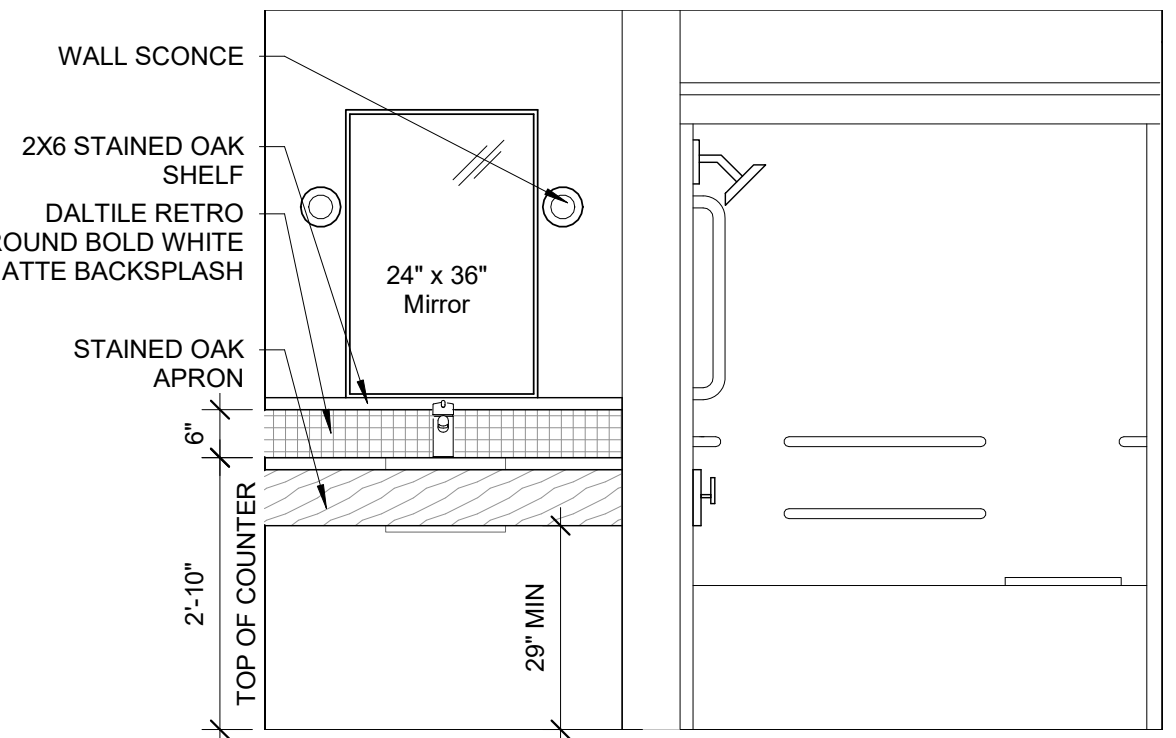

12 | GROUND FLOOR - KING SUITE - A
1/4" = 1'-0"

3 | GROUND FLOOR - QUEEN - C
1/4" = 1'-0"