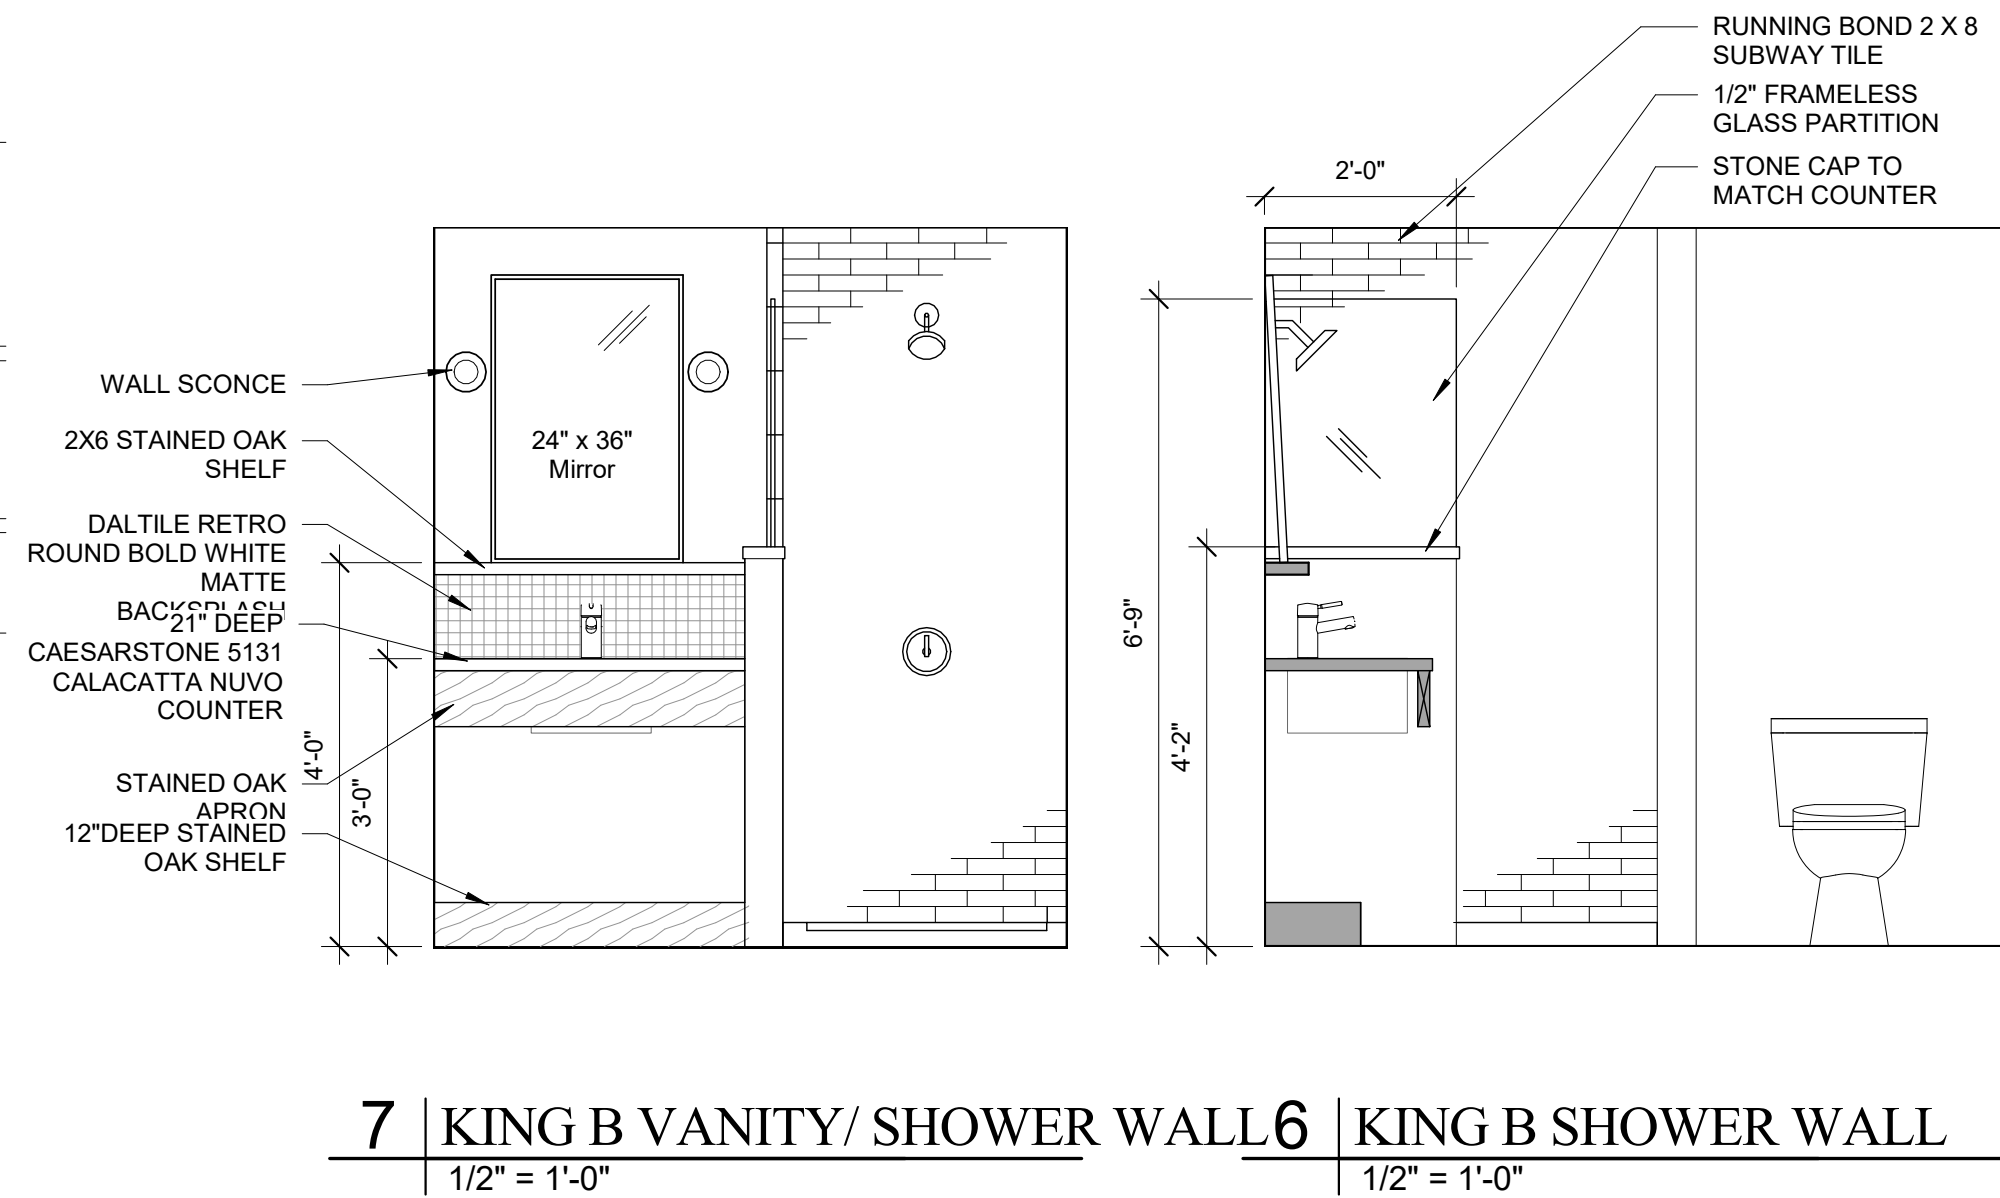

12 | GROUND FLOOR - KING SUITE - A
1/4" = 1'-0"

3 | GROUND FLOOR - QUEEN - C
1/4" = 1'-0"