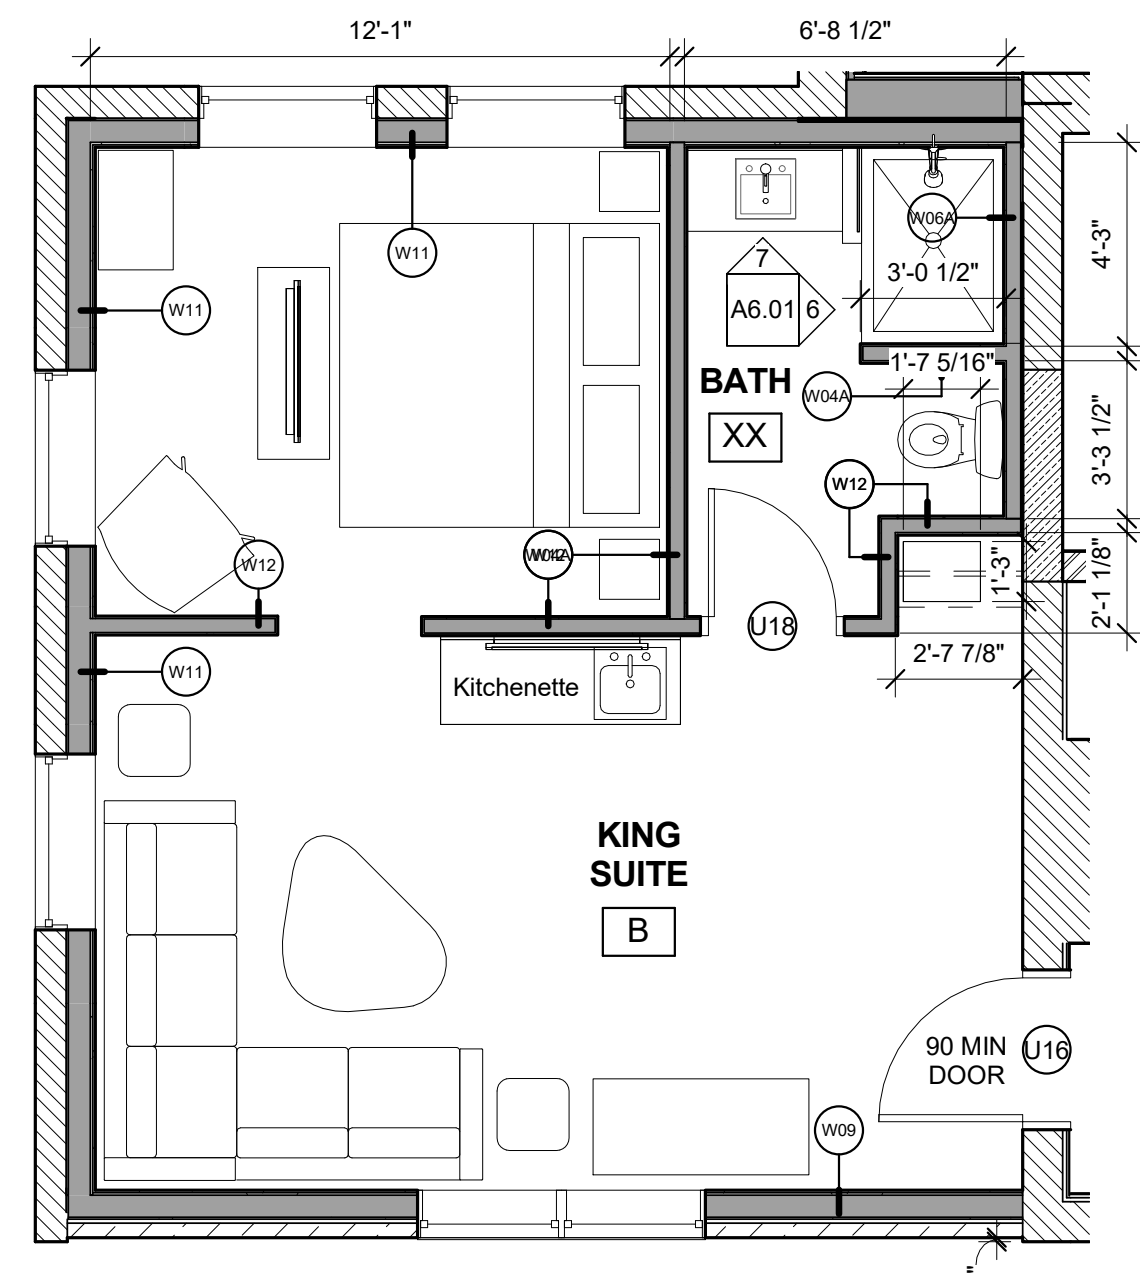

12 | GROUND FLOOR - KING SUITE - A
1/4" = 1'-0"

3 | GROUND FLOOR - QUEEN - C
1/4" = 1'-0"