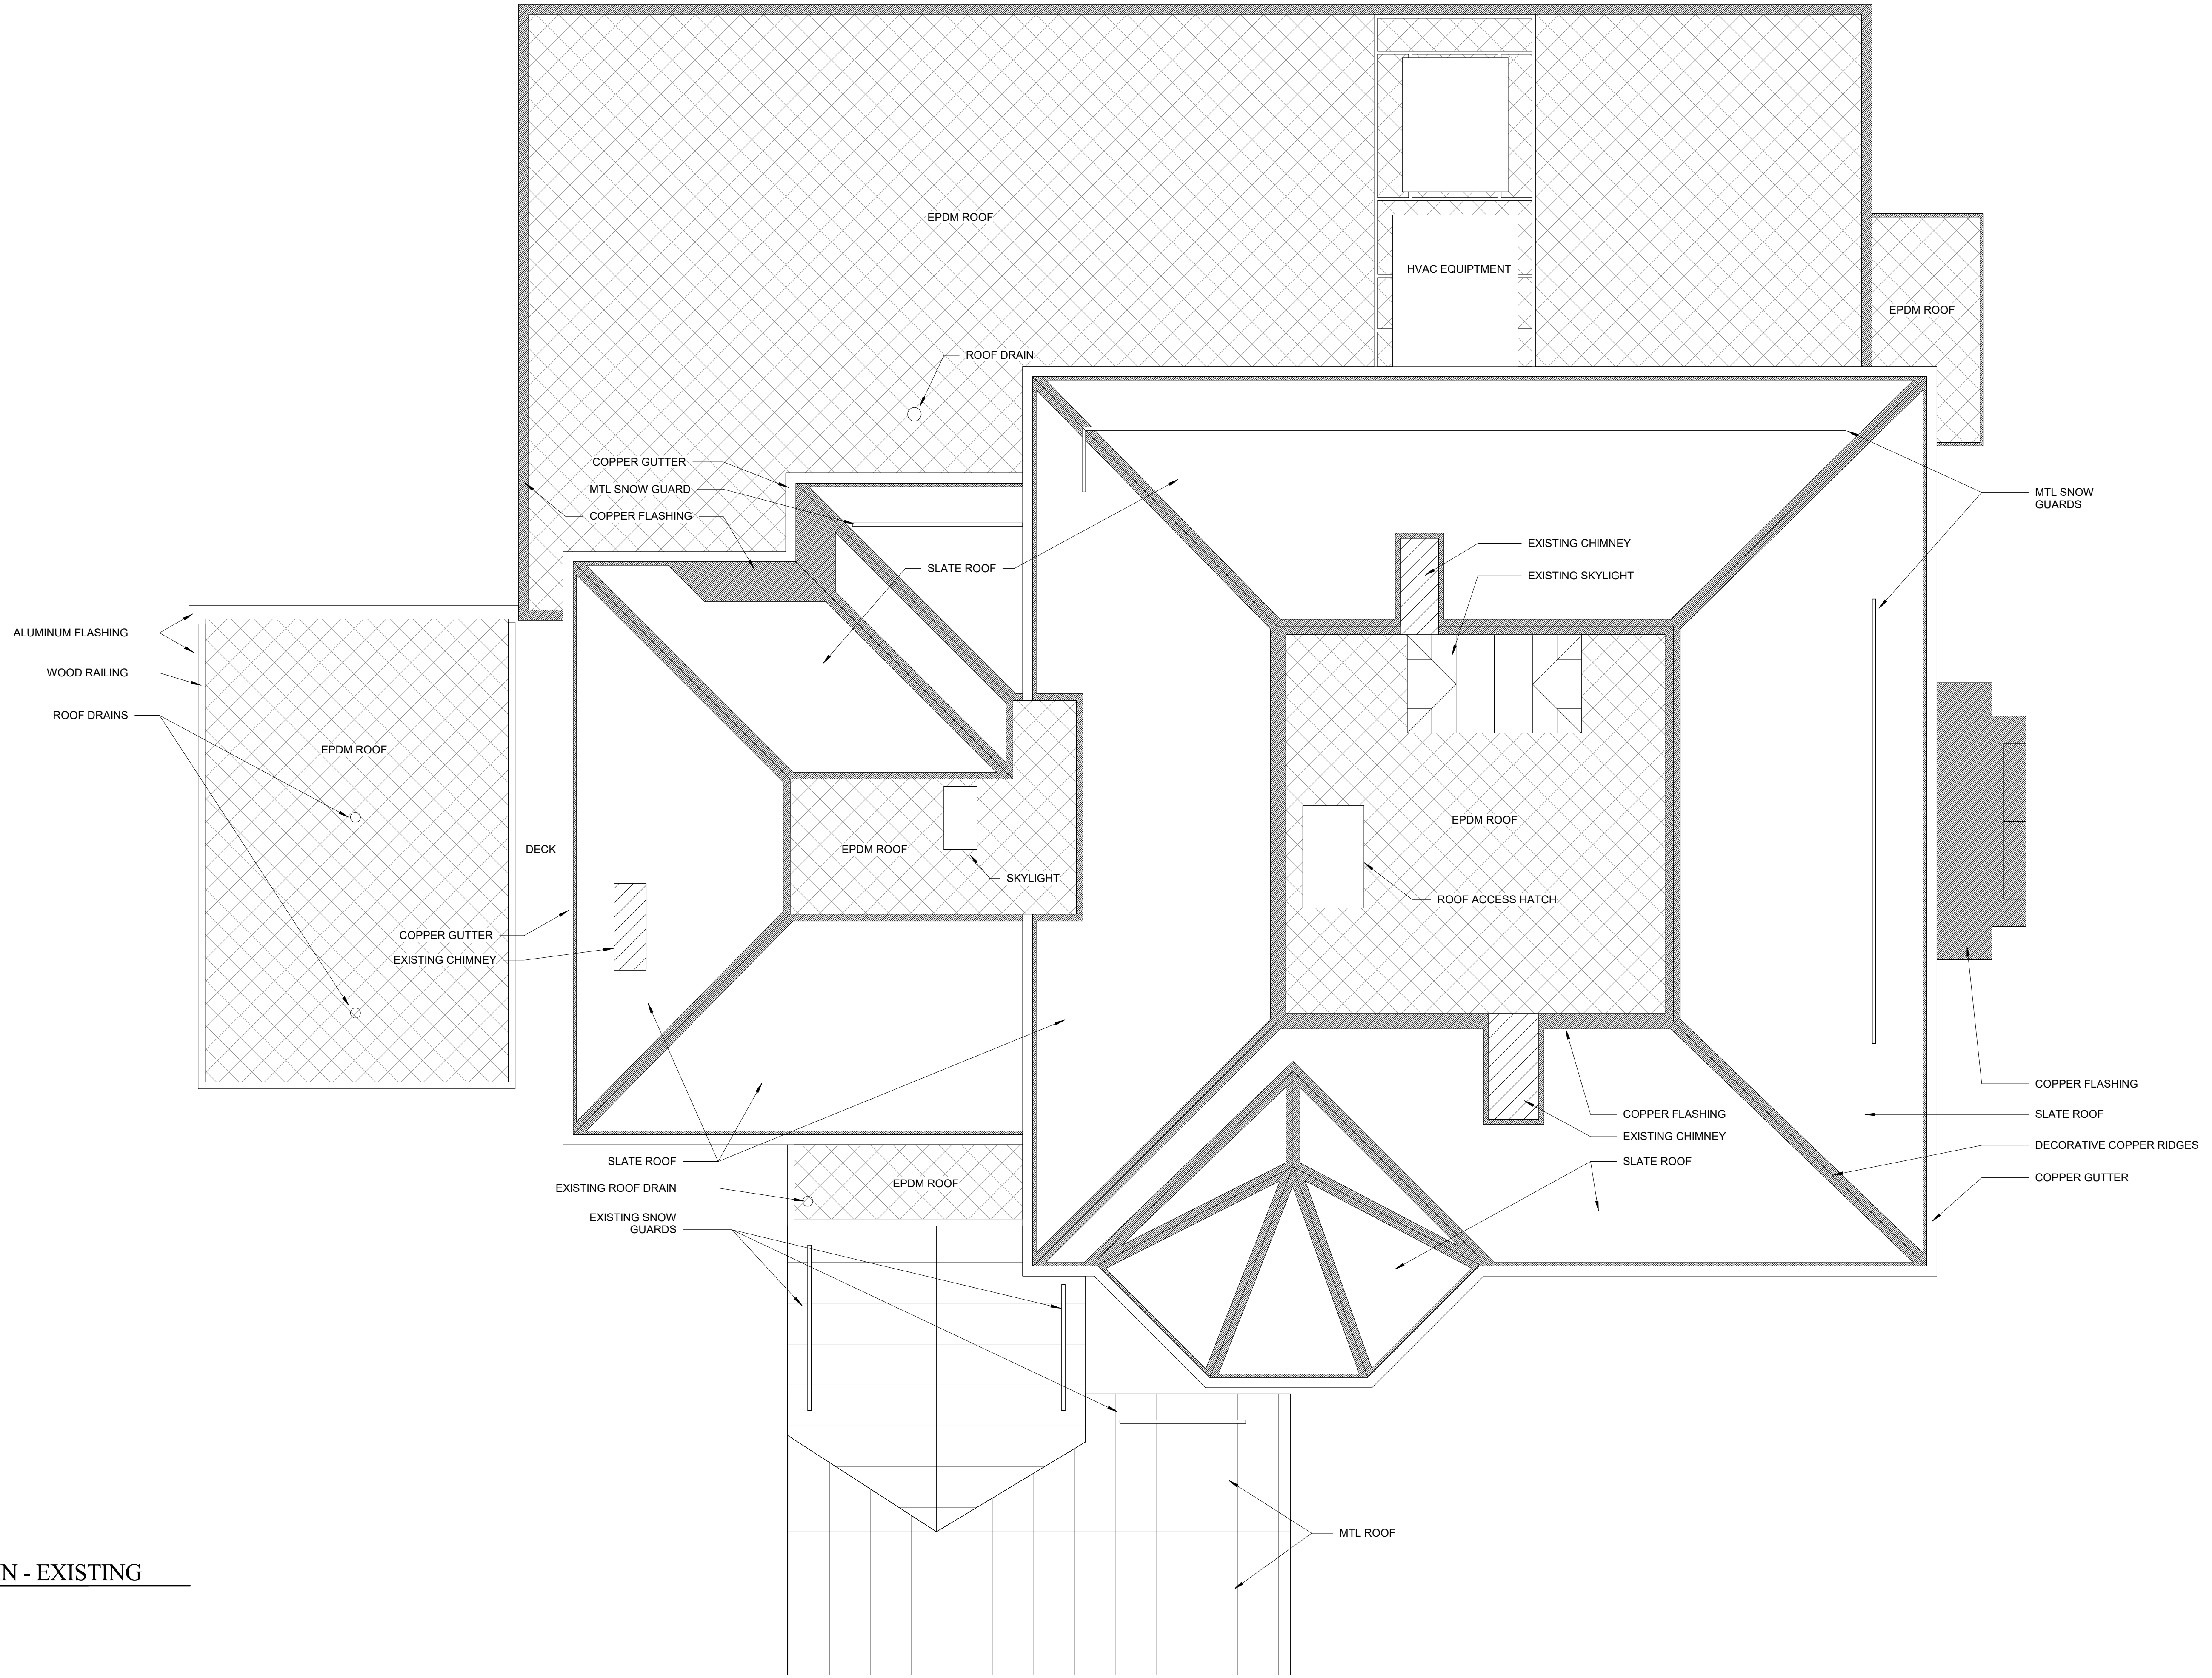

Revisions:  
Date: **03 AUG 2016**  
Scale: **1/4" = 1'-0"**  
**EXISTING ROOF PLAN**

**A0.04**

**1** | ROOF PLAN - EXISTING  
1/4" = 1'-0"