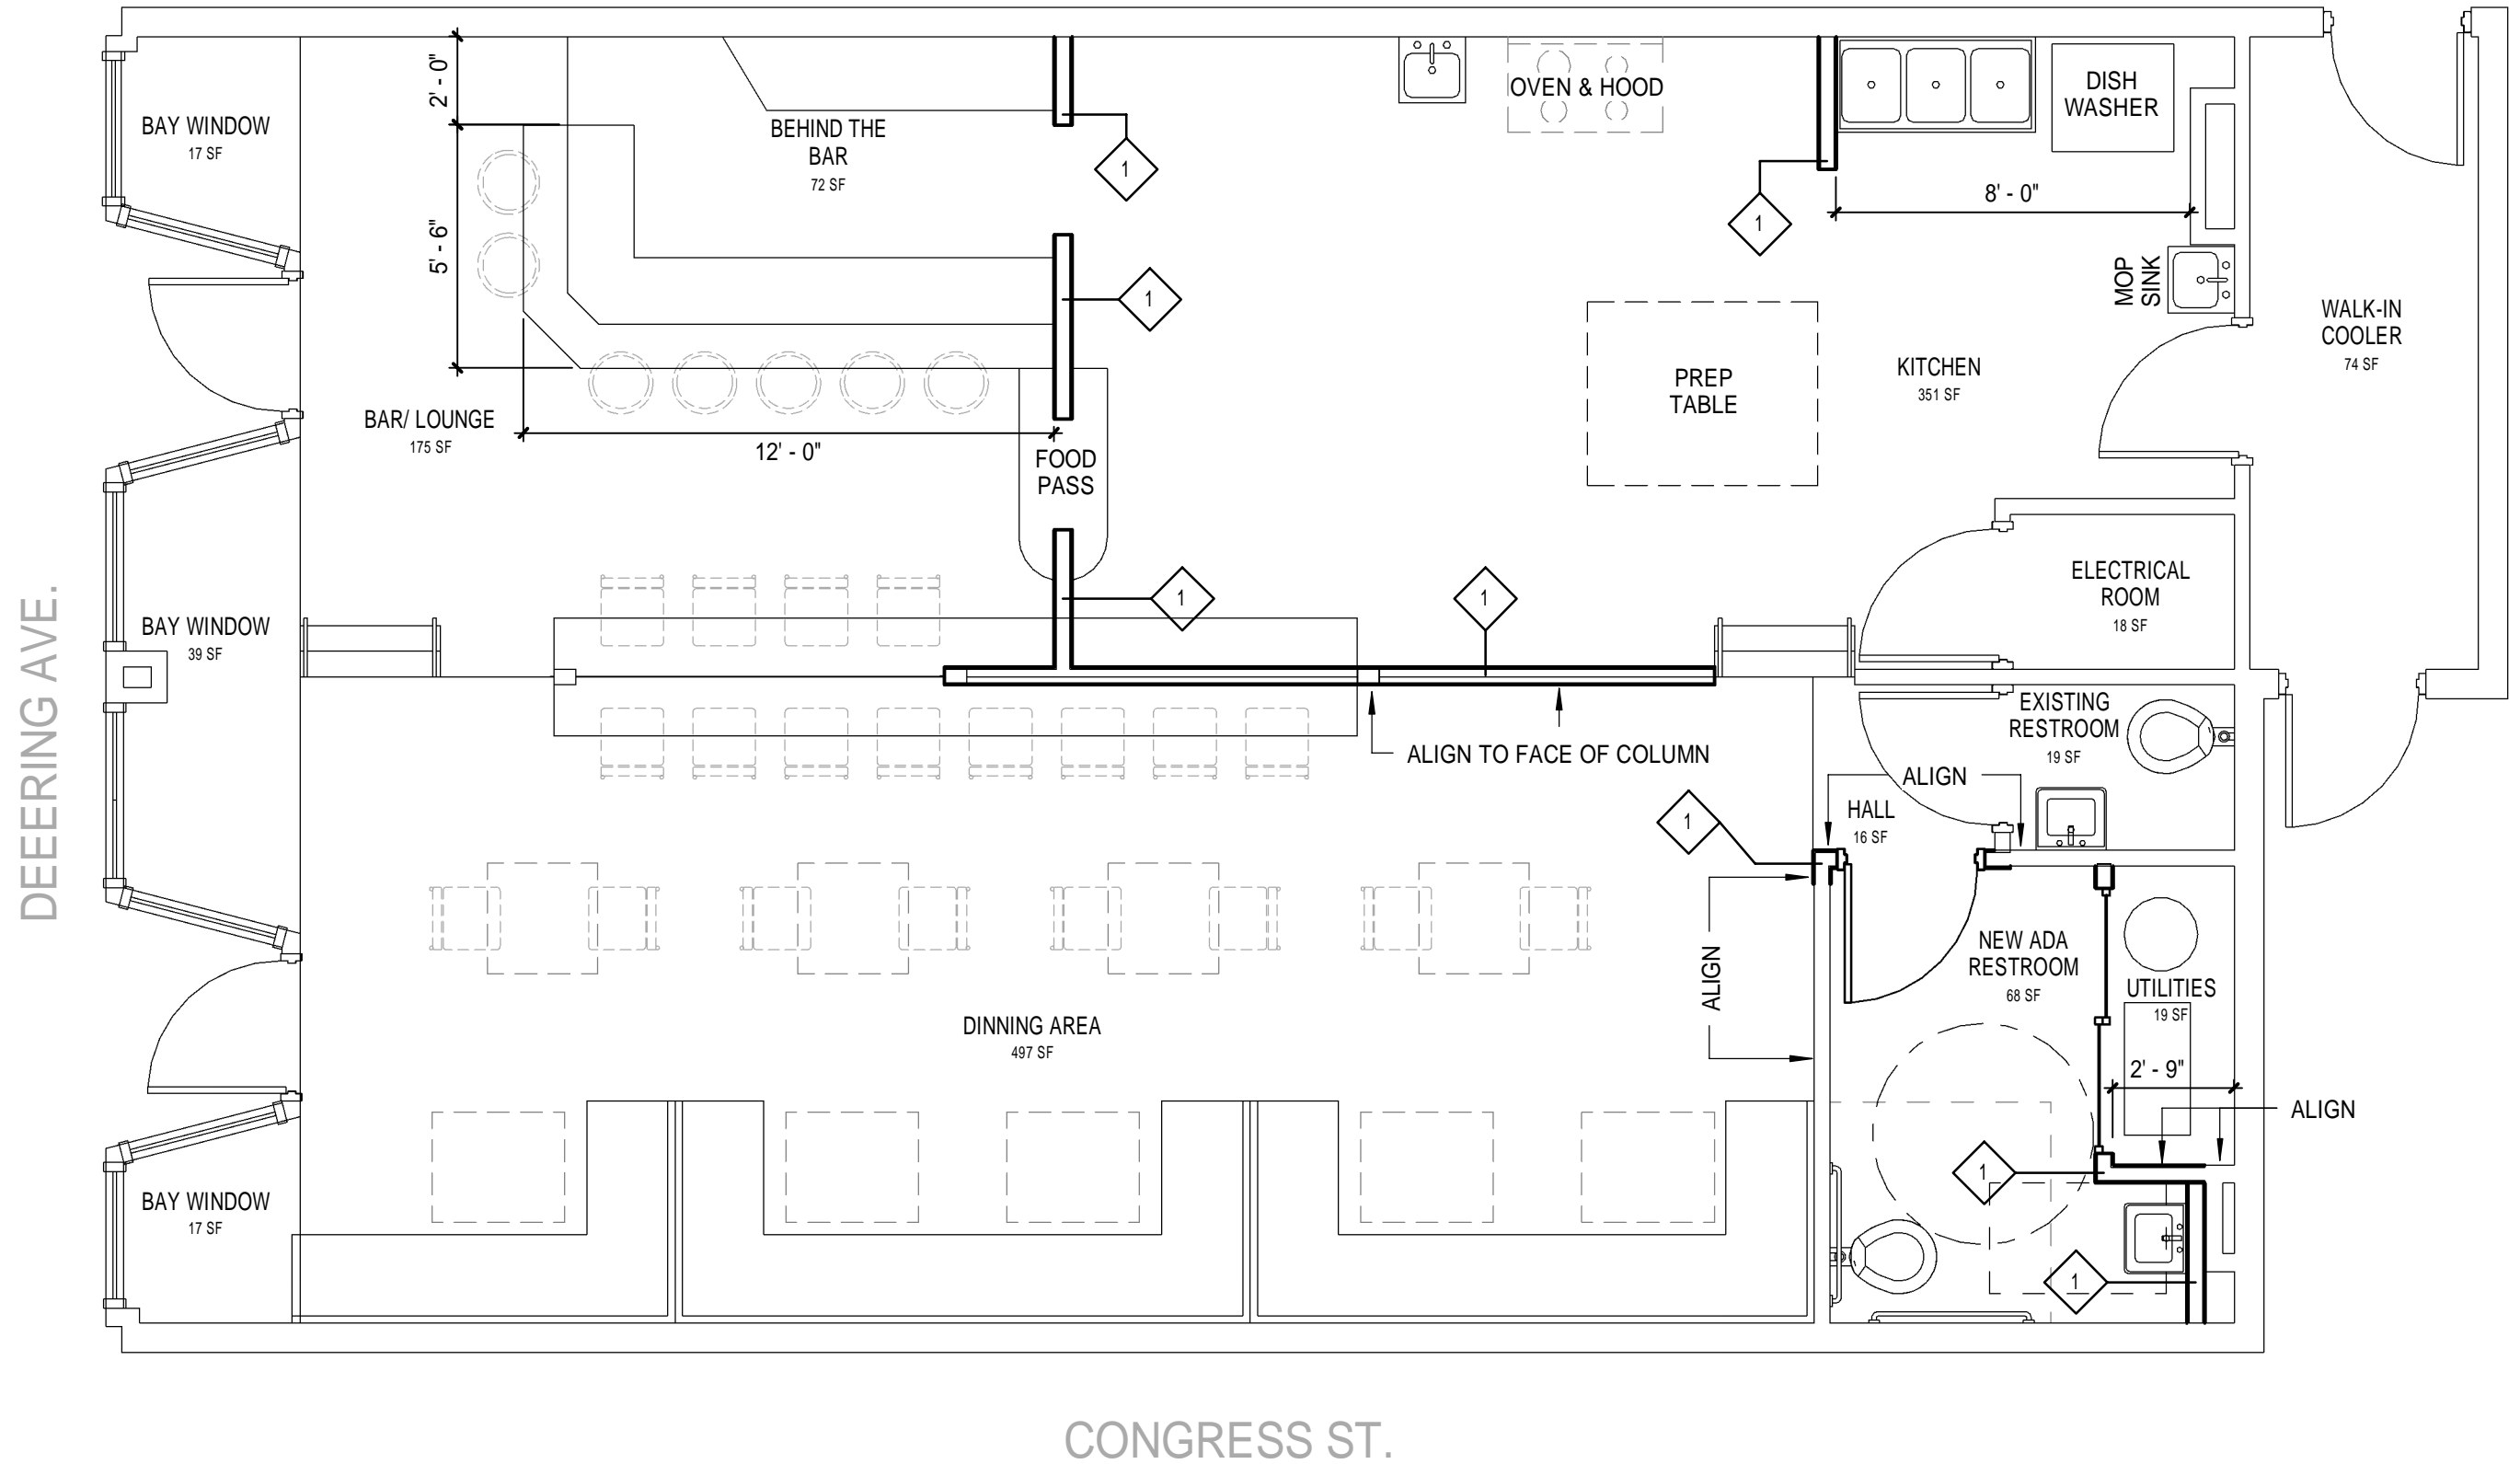

CUMBERLAND AVE.

CONSTRUCTION PLAN

DAVID LEVI
ROSSO BIANCO