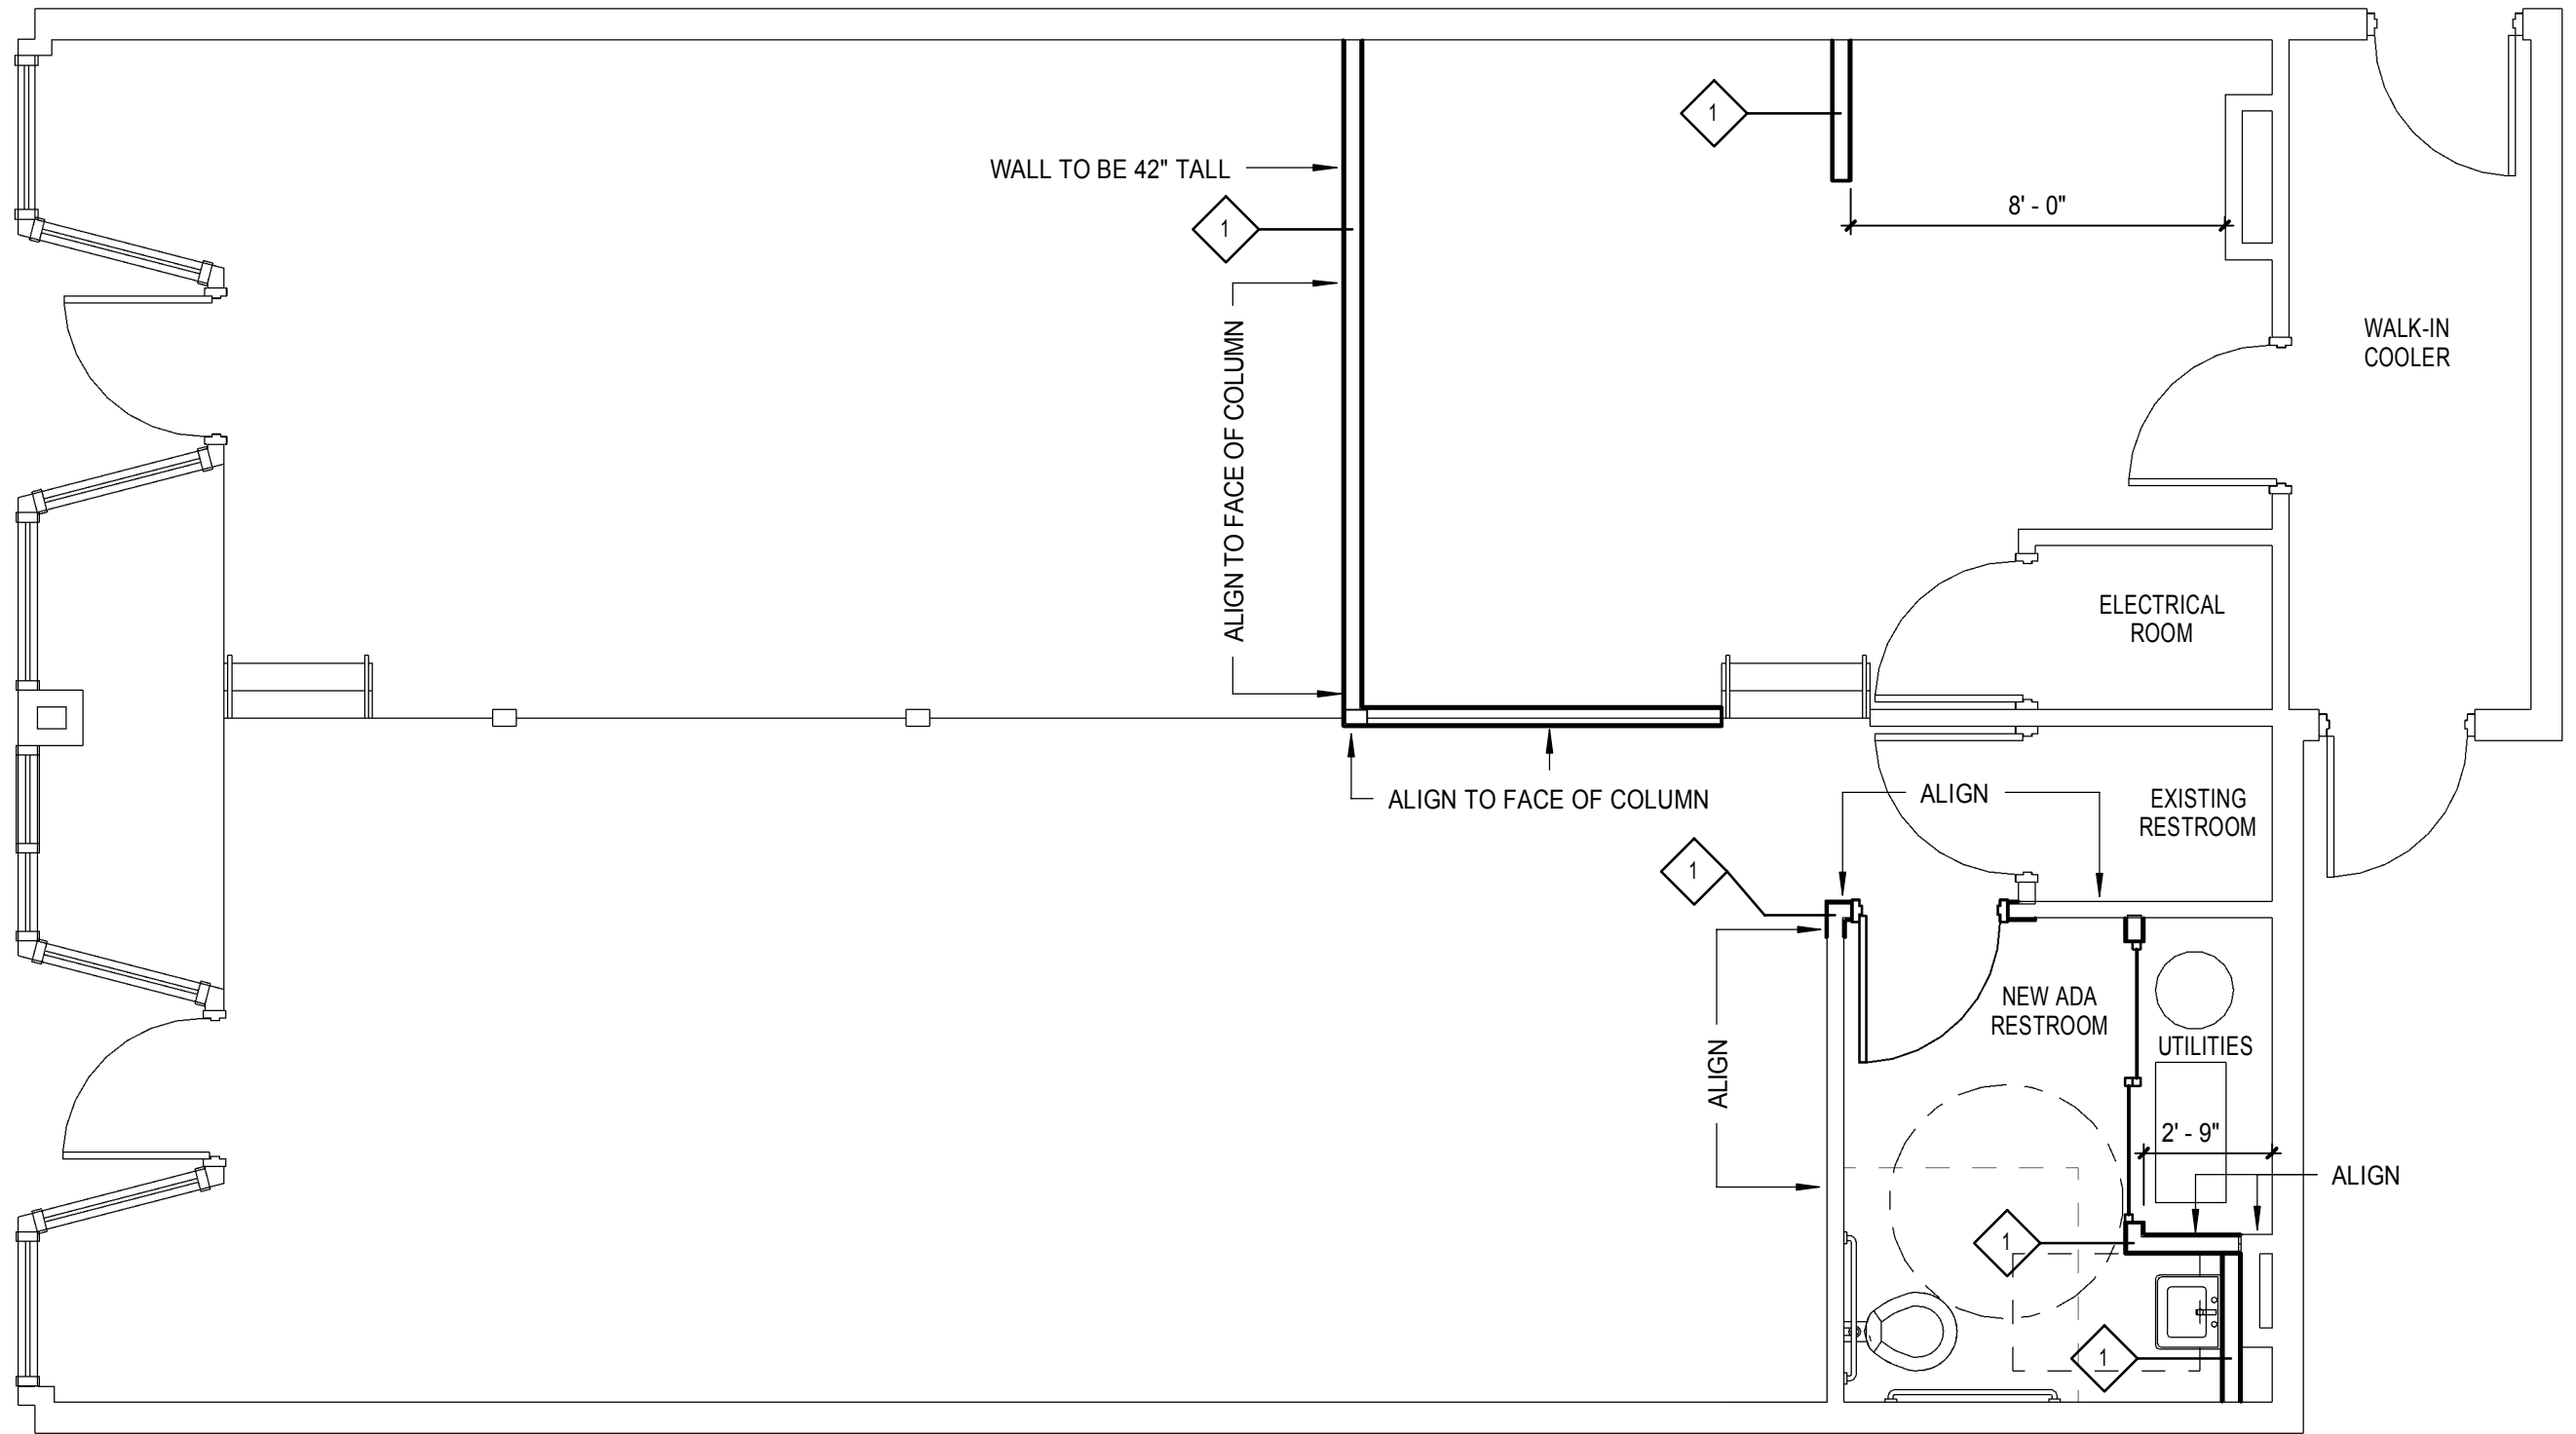

CUMBERLAND AVE.

DEERING AVE.

CONGRESS ST.

DAVID LEVI
ROSSO BIANCO

CONSTRUCTION PLAN

1/4" = 1'-0"
01-05-16