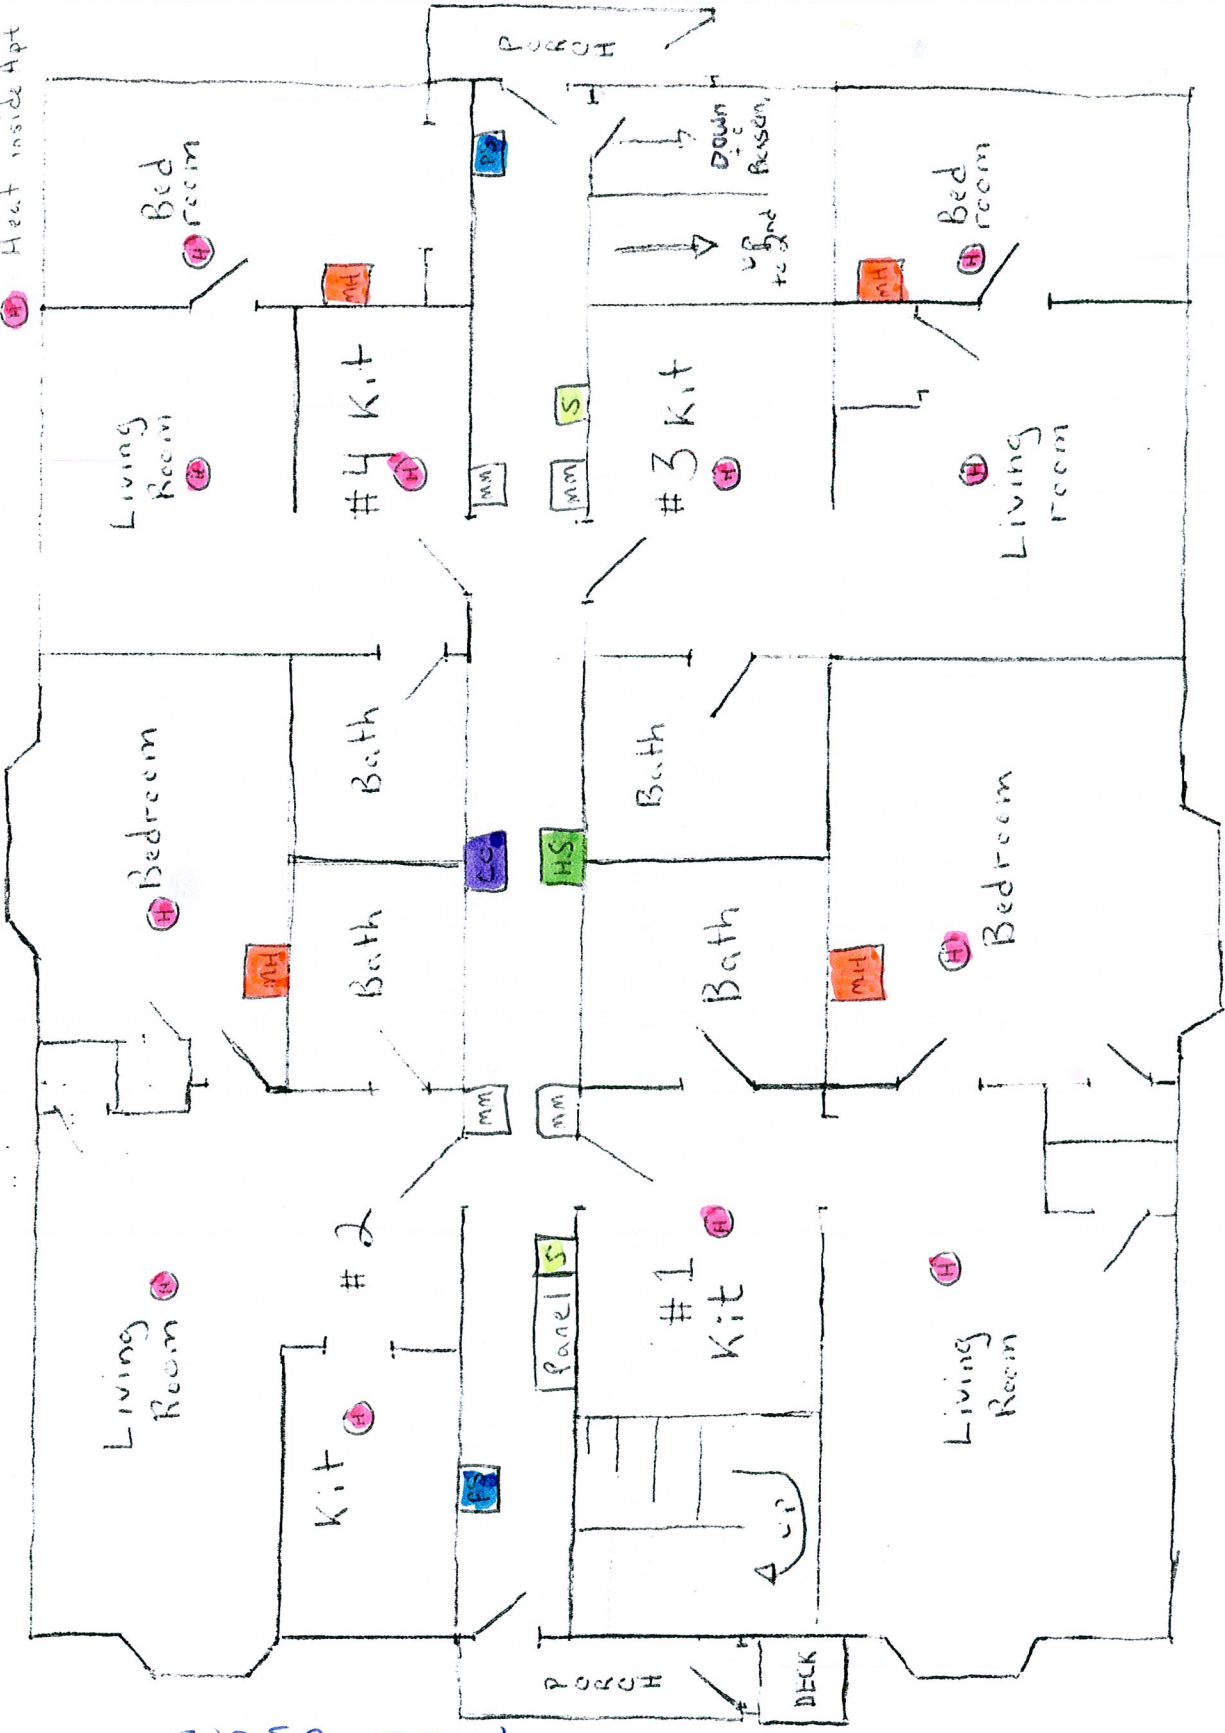

556 Cumberland

1st Floor

CUMBERLAND

- Pull Station
- Carbon Monoxide
- Panel
- Alarm Panel

- Horn Strobe
- Smoke
- Monitoring Module
- Heat inside Apt

- Mini Horn
- Strobe

BACK

DRIVEWAY

FA-02