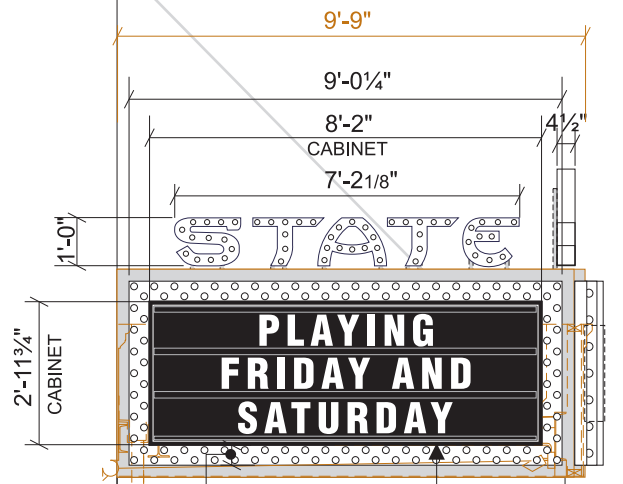

4 PLAN
SCALE: 1/4" = 1'-0"

PERIMETER DOWN-LIGHTING WITH-IN FABRICATED CHANNEL SEE REFLECTED CEILING PLAN

FABRICATED LETTERS (4 1/2" DEEP) TOP ENDS AND TOP SCROLL, FABRICATED LETTERS ON FACE (5" DEEP) (PROUD OF BORDERS), ILLUMINATED WITH BULBS, ALL PAINTED BLACK (OUTSIDE) - WHITE (INSIDE),

FACE BORDERS (4 1/2" DEEP), DOWN-LIGHTING BORDER (3 1/2" DEEP), ALL PAINTED BLACK (OUTSIDE) - WHITE (INSIDE), ILLUMINATED WITH BULBS, WIRED TO ALLOW 'CHASING' IN FUTURE,

(2) CHANGEABLE MESSAGE SIGNS - 5" DEEP B/F ALUM. CABINET RECESSED INTO MARQUEE BKG., 1 1/4" INSIDE RETAINERS, WHITE 'LED' ILLUMINATION, 3/16" WHITE ACRYLIC FACES, BLACK (ZIP-LIGHT TRACK AND LETTERS) FOR (3) ROWS 8" TEXT,

MOUNTED TO EXISTING MARQUEE (VERIFY ALL FINISHED MARQUEE DIMENSIONS)
SEE DETAIL PAGES

ILLUMINATED GRAPHICS FOR MARQUEE - DETAILS
SCALE: 1/4" = 1'-0"

END VIEW - SAME DETAIL ON RIGHT END

PERMIT DRAWING

STATE THEATER
3184.2

LOCATION:	609 CONGRESS STREET
	PORTLAND, MAINE
DRAWING NO.:	2 OF 5
DRAWN BY:	PFAT/BK REP:PB
DATE:	06.19.2017
QUOTE:	@1824
GEN REF.:	

NEOKRAFT SIGNS INC. NEOKRAFT.COM
686 MAIN STREET T:207.782.9654 F:782.0009
LEWISTON, MAINE 04240 1.800.339.2258