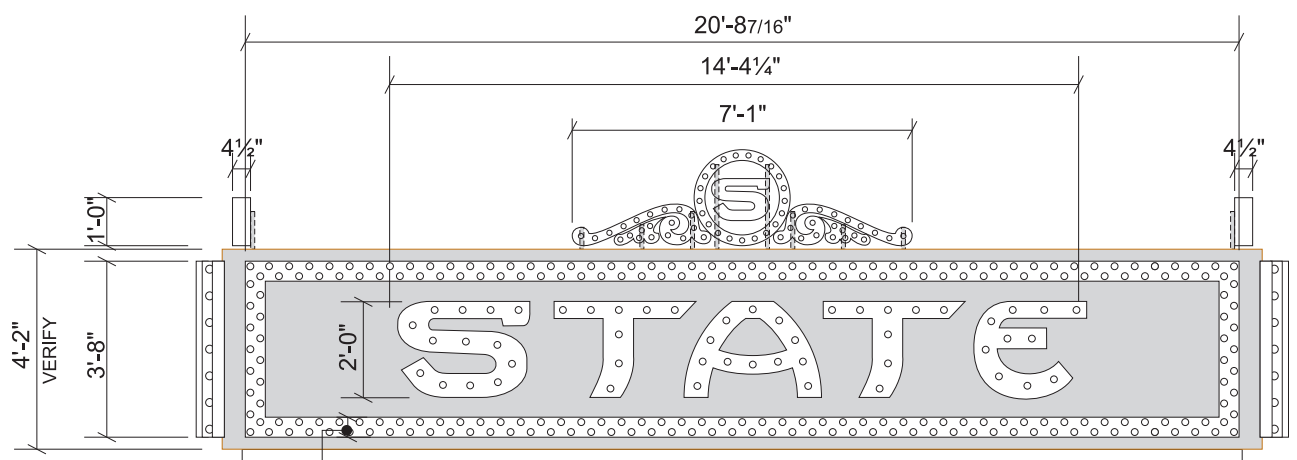

4 PLAN
SCALE: 1/4" = 1'-0"

PERIMETER DOWN-LIGHTING WITH-IN FABRICATED CHANNEL SEE REFLECTED CEILING PLAN

FABRICATED LETTERS (4 1/2" DEEP) TOP ENDS AND TOP SCROLL, FABRICATED LETTERS ON FACE (5" DEEP) (PROUD OF BORDERS), ILLUMINATED WITH BULBS, ALL PAINTED BLACK (OUTSIDE) - WHITE (INSIDE),

FACE BORDERS (4 1/2" DEEP), DOWN-LIGHTING BORDER (3 1/2" DEEP), ALL PAINTED BLACK (OUTSIDE) - WHITE (INSIDE), ILLUMINATED WITH BULBS, WIRED TO ALLOW 'CHASING' IN FUTURE,

(2) CHANGEABLE MESSAGE SIGNS - 5" DEEP B/F ALUM. CABINET RECESSED INTO MARQUEE BKG., 1 1/4" INSIDE RETAINERS, WHITE 'LED' ILLUMINATION, 3/16" WHITE ACRYLIC FACES, BLACK (ZIP-LIGHT TRACK AND LETTERS) FOR (3) ROWS 8" TEXT,

MOUNTED TO EXISTING MARQUEE (VERIFY ALL FINISHED MARQUEE DIMENSIONS)
SEE DETAIL PAGES

ILLUMINATED GRAPHICS FOR MARQUEE - DETAILS
SCALE: 1/4" = 1'-0"

END VIEW - SAME DETAIL ON RIGHT END

PERMIT DRAWING

STATE THEATER
3184.2