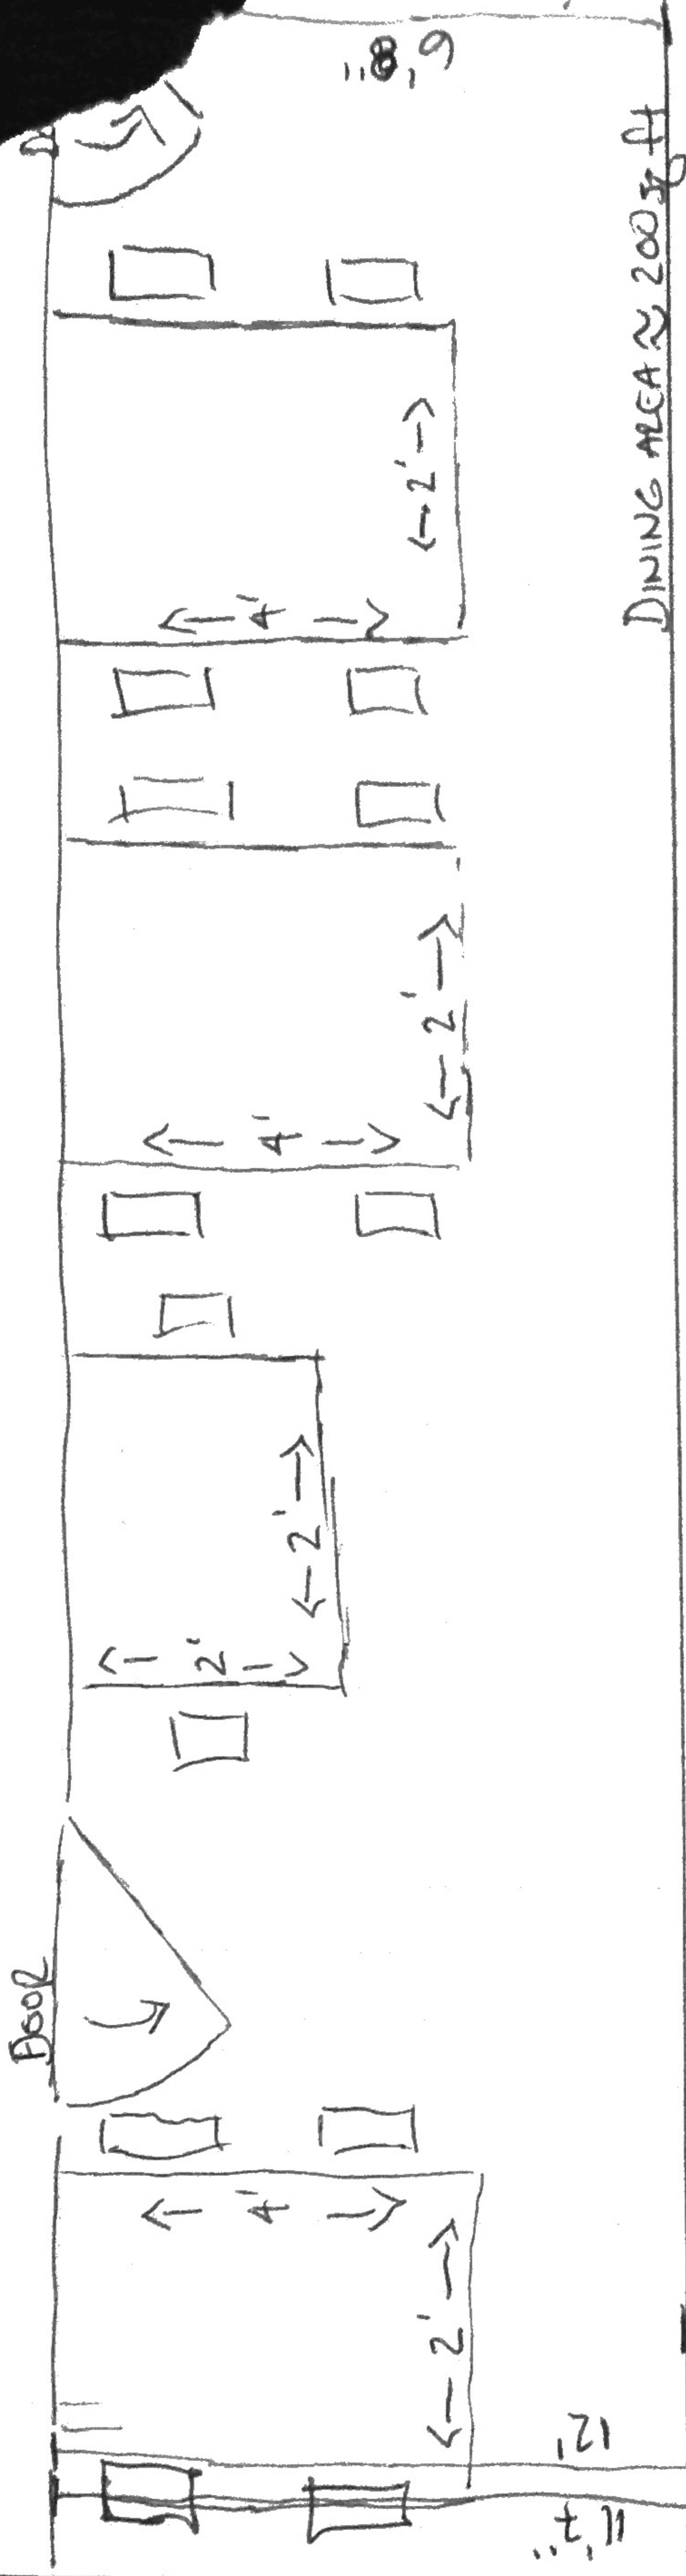

30'

Door

DINING AREA ≈ 200 FT

SIDEWALK

5'4"