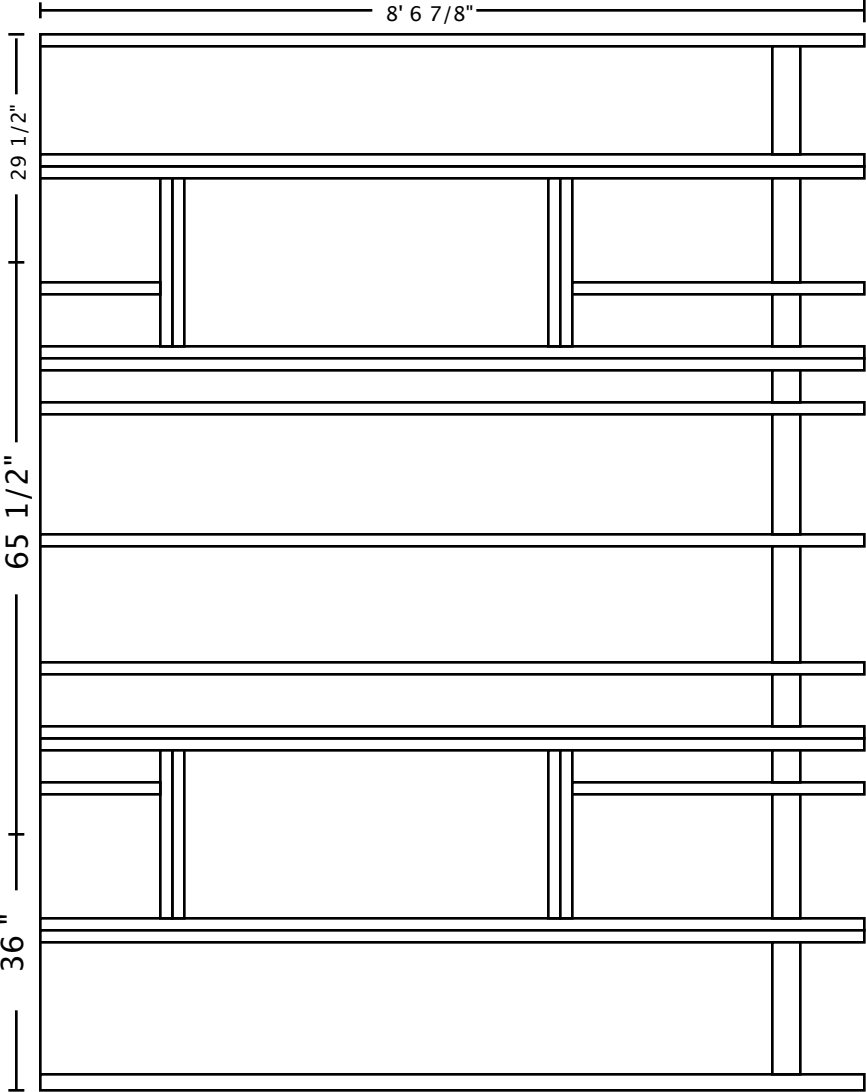

S8.001.Proposed roof framing detail

Scale 3/4"=1'

8' 6 7/8"

29 1/2"

65 1/2"

36"

21"X45" opening Velux skylights