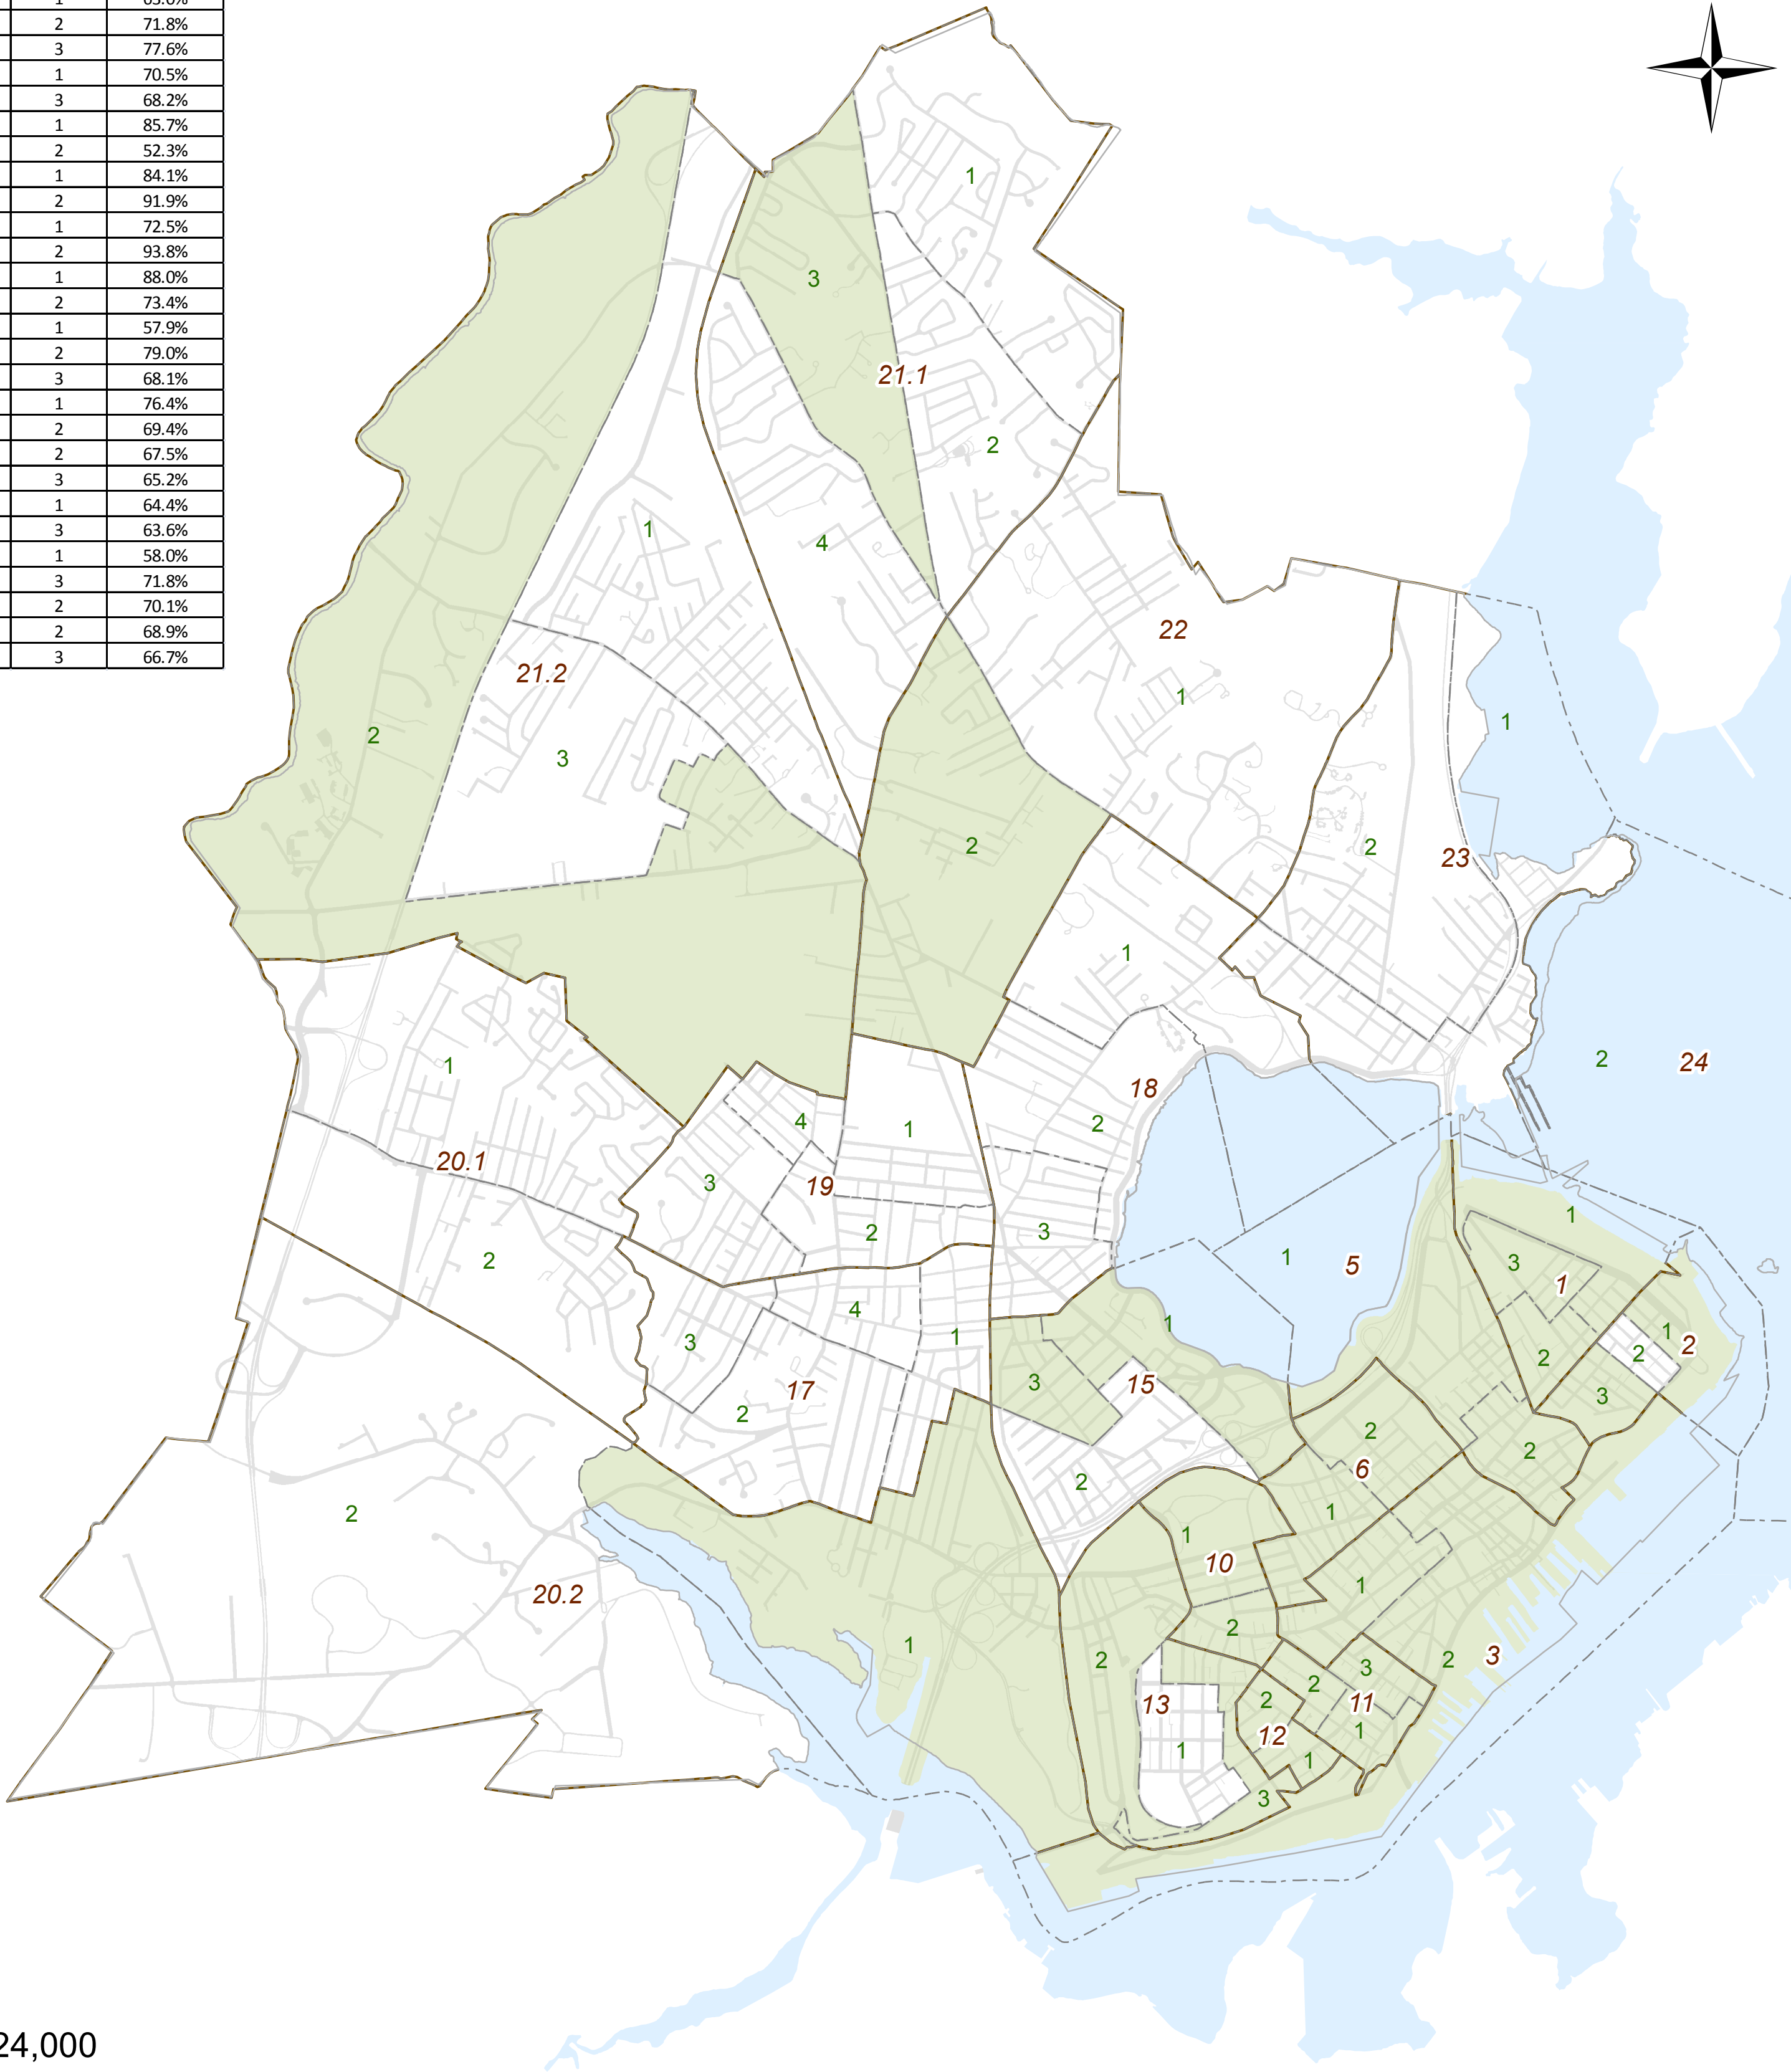

Tract Number	Block Group	Block Group Low Income Percentage
1	1	63.0%
1	2	71.8%
1	3	77.6%
2	1	70.5%
2	3	68.2%
3	1	85.7%
3	2	52.3%
5	1	84.1%
5	2	91.9%
6	1	72.5%
6	2	93.8%
10	1	88.0%
10	2	73.4%
11	1	57.9%
11	2	79.0%
11	3	68.1%
12	1	76.4%
12	2	69.4%
13	2	67.5%
13	3	65.2%
1	1	64.4%
15	3	63.6%
20.2	1	58.0%
21.1	3	71.8%
21.2	2	70.1%
22	2	68.9%
24	3	66.7%

1:24,000

-  2010 Block Groups
-  2010 Census Tracts
-  Block Groups > 51% Low Income

City of Portland

Block Groups > 51% Low Income

Map prepared by the City of Portland, Maine
 Department of Public Services
 Date: 2/27/2015