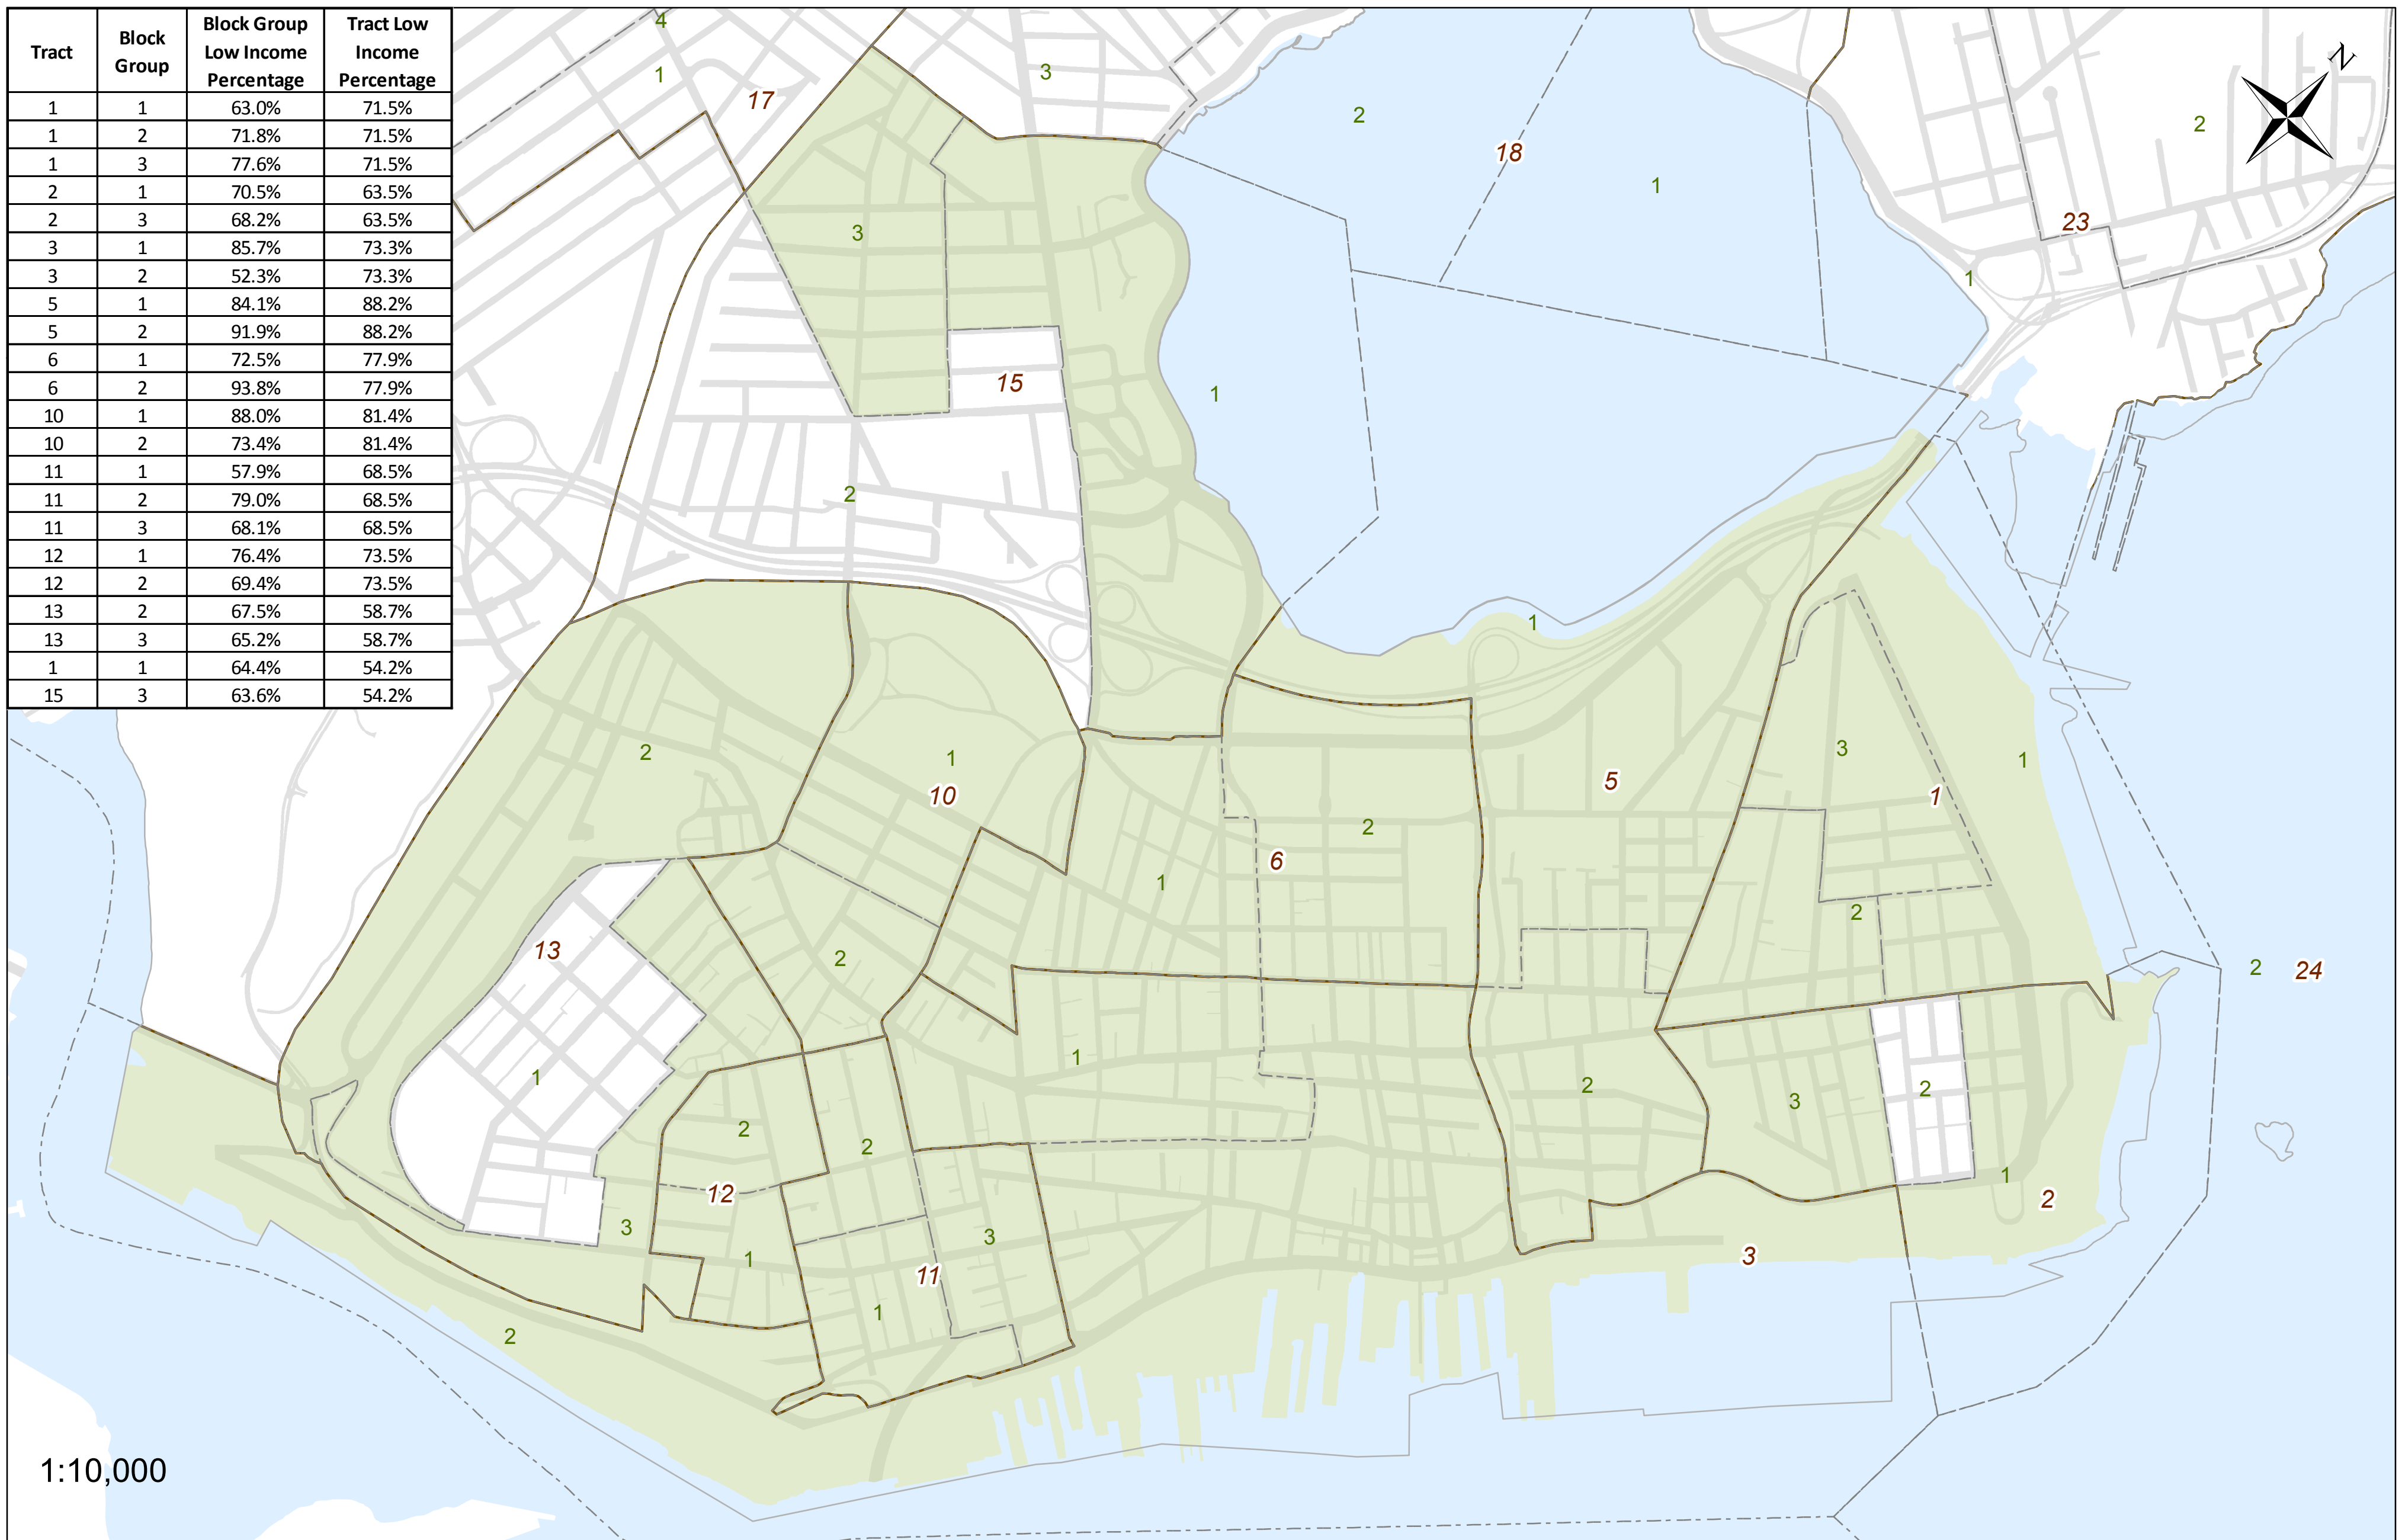

Tract	Block Group	Block Group Low Income Percentage	Tract Low Income Percentage
1	1	63.0%	71.5%
1	2	71.8%	71.5%
1	3	77.6%	71.5%
2	1	70.5%	63.5%
2	3	68.2%	63.5%
3	1	85.7%	73.3%
3	2	52.3%	73.3%
5	1	84.1%	88.2%
5	2	91.9%	88.2%
6	1	72.5%	77.9%
6	2	93.8%	77.9%
10	1	88.0%	81.4%
10	2	73.4%	81.4%
11	1	57.9%	68.5%
11	2	79.0%	68.5%
11	3	68.1%	68.5%
12	1	76.4%	73.5%
12	2	69.4%	73.5%
13	2	67.5%	58.7%
13	3	65.2%	58.7%
1	1	64.4%	54.2%
15	3	63.6%	54.2%

1:10,000

- 2010 Block Groups
- 2010 Census Tracts
- Block Group & Tract > 51% Low Income

# City of Portland

## Block Groups and Tracts >51% Low Income

Map prepared by the City of Portland, Maine  
 Department of Public Services  
 Date: 2/27/2015