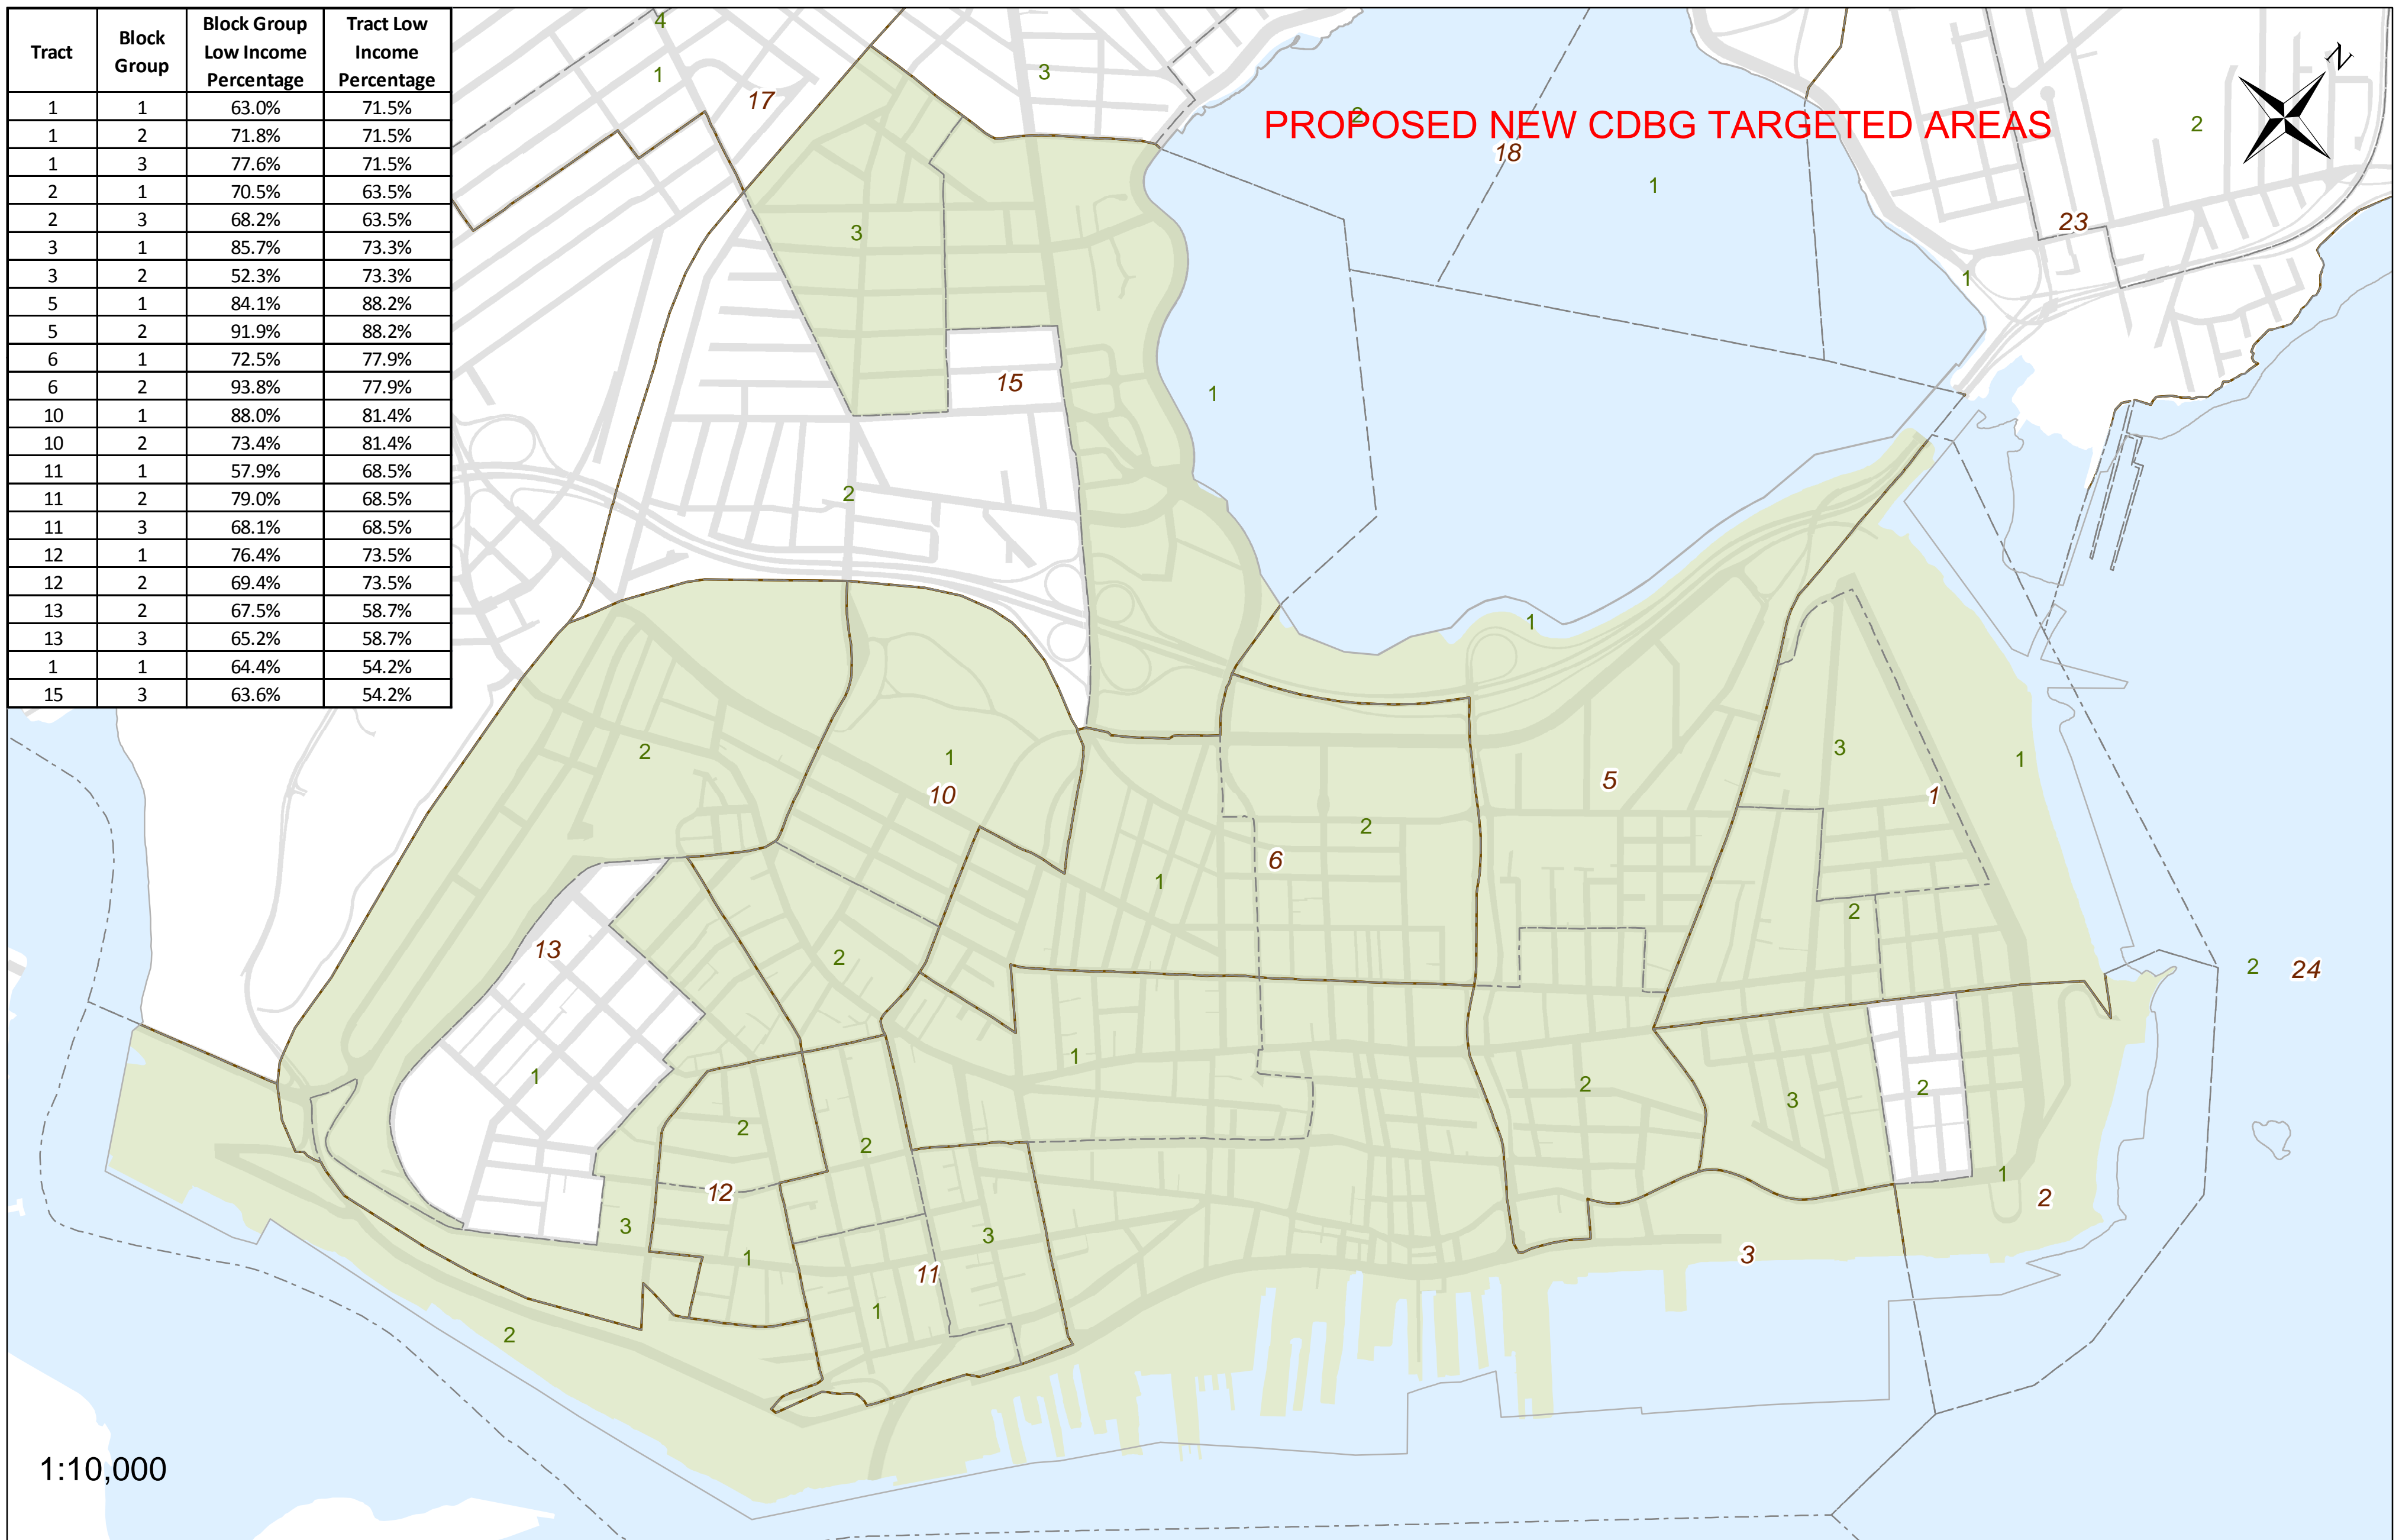

Tract	Block Group	Block Group Low Income Percentage	Tract Low Income Percentage
1	1	63.0%	71.5%
1	2	71.8%	71.5%
1	3	77.6%	71.5%
2	1	70.5%	63.5%
2	3	68.2%	63.5%
3	1	85.7%	73.3%
3	2	52.3%	73.3%
5	1	84.1%	88.2%
5	2	91.9%	88.2%
6	1	72.5%	77.9%
6	2	93.8%	77.9%
10	1	88.0%	81.4%
10	2	73.4%	81.4%
11	1	57.9%	68.5%
11	2	79.0%	68.5%
11	3	68.1%	68.5%
12	1	76.4%	73.5%
12	2	69.4%	73.5%
13	2	67.5%	58.7%
13	3	65.2%	58.7%
1	1	64.4%	54.2%
15	3	63.6%	54.2%

City of Portland

Block Groups and Tracts >51% Low Income

Map prepared by the City of Portland, Maine
 Department of Public Services
 Date: 2/27/2015