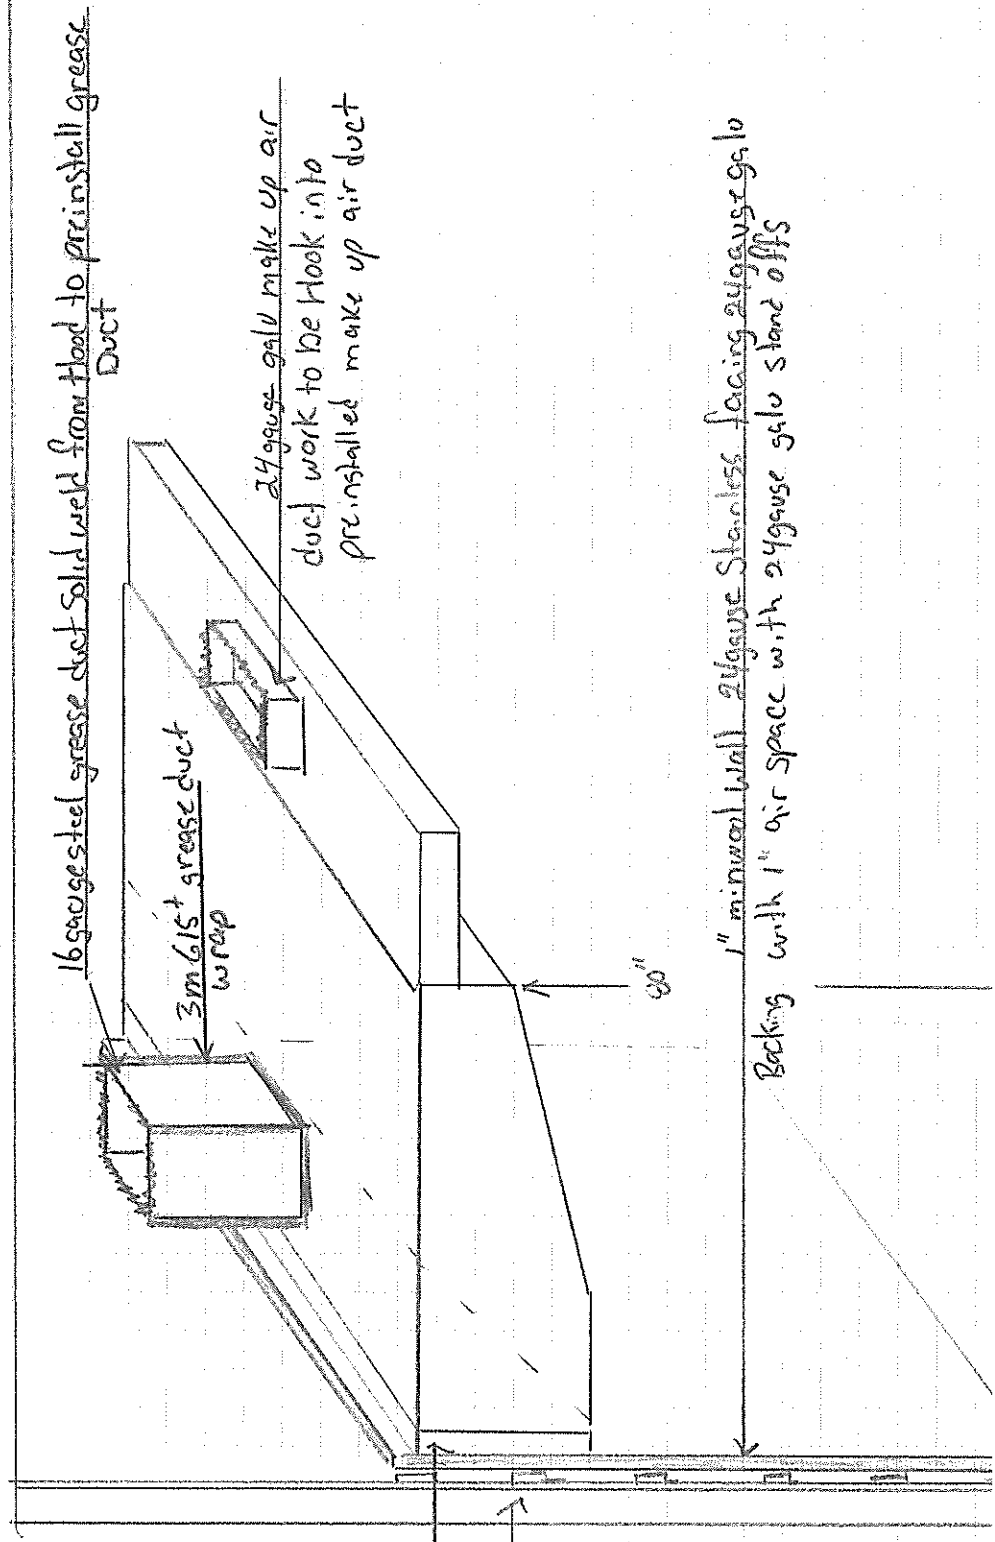

Joe's Super Variety
665 Congress St

Side Hood Draw

3" air space behind hood
inside wall metal studs with
1 layer of 5/8 GWB

Bourgoinsons
Dan Bourgoin
749-1078
danbourgoin@gmail.com