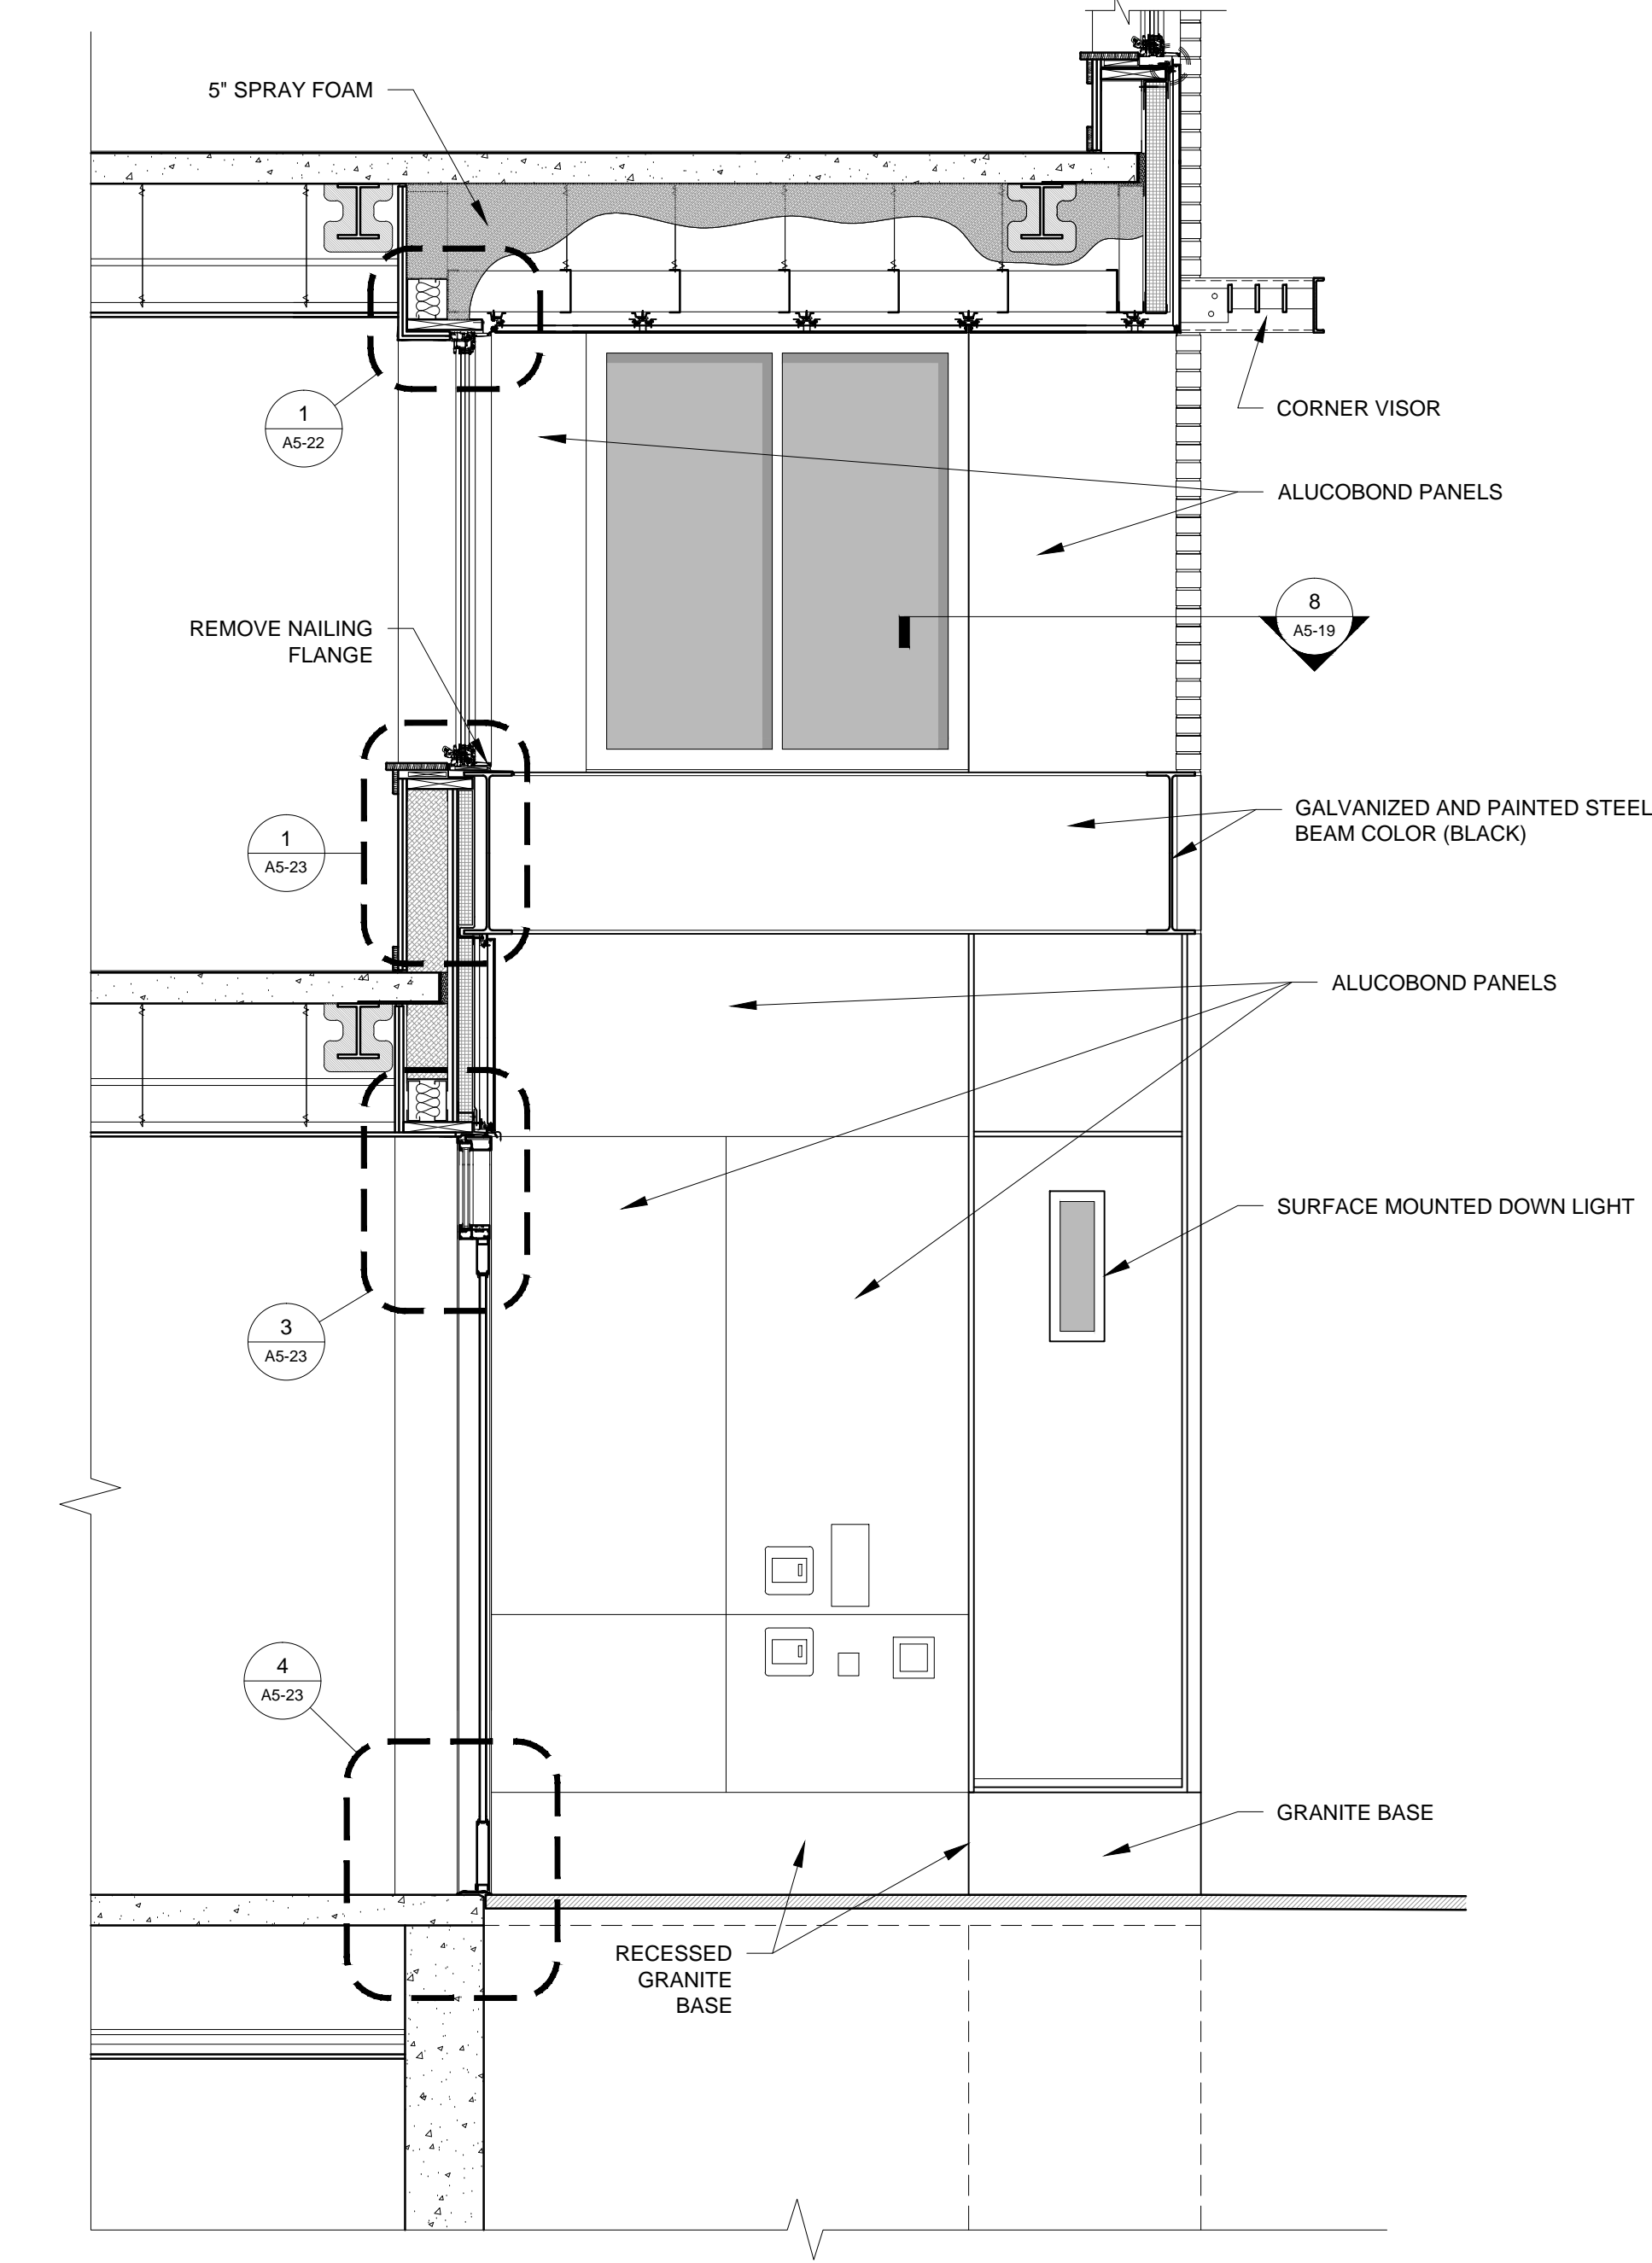

1 SECTION THROUGH APARTEMENT DOUBLE DOORS
1/2" = 1'-0"