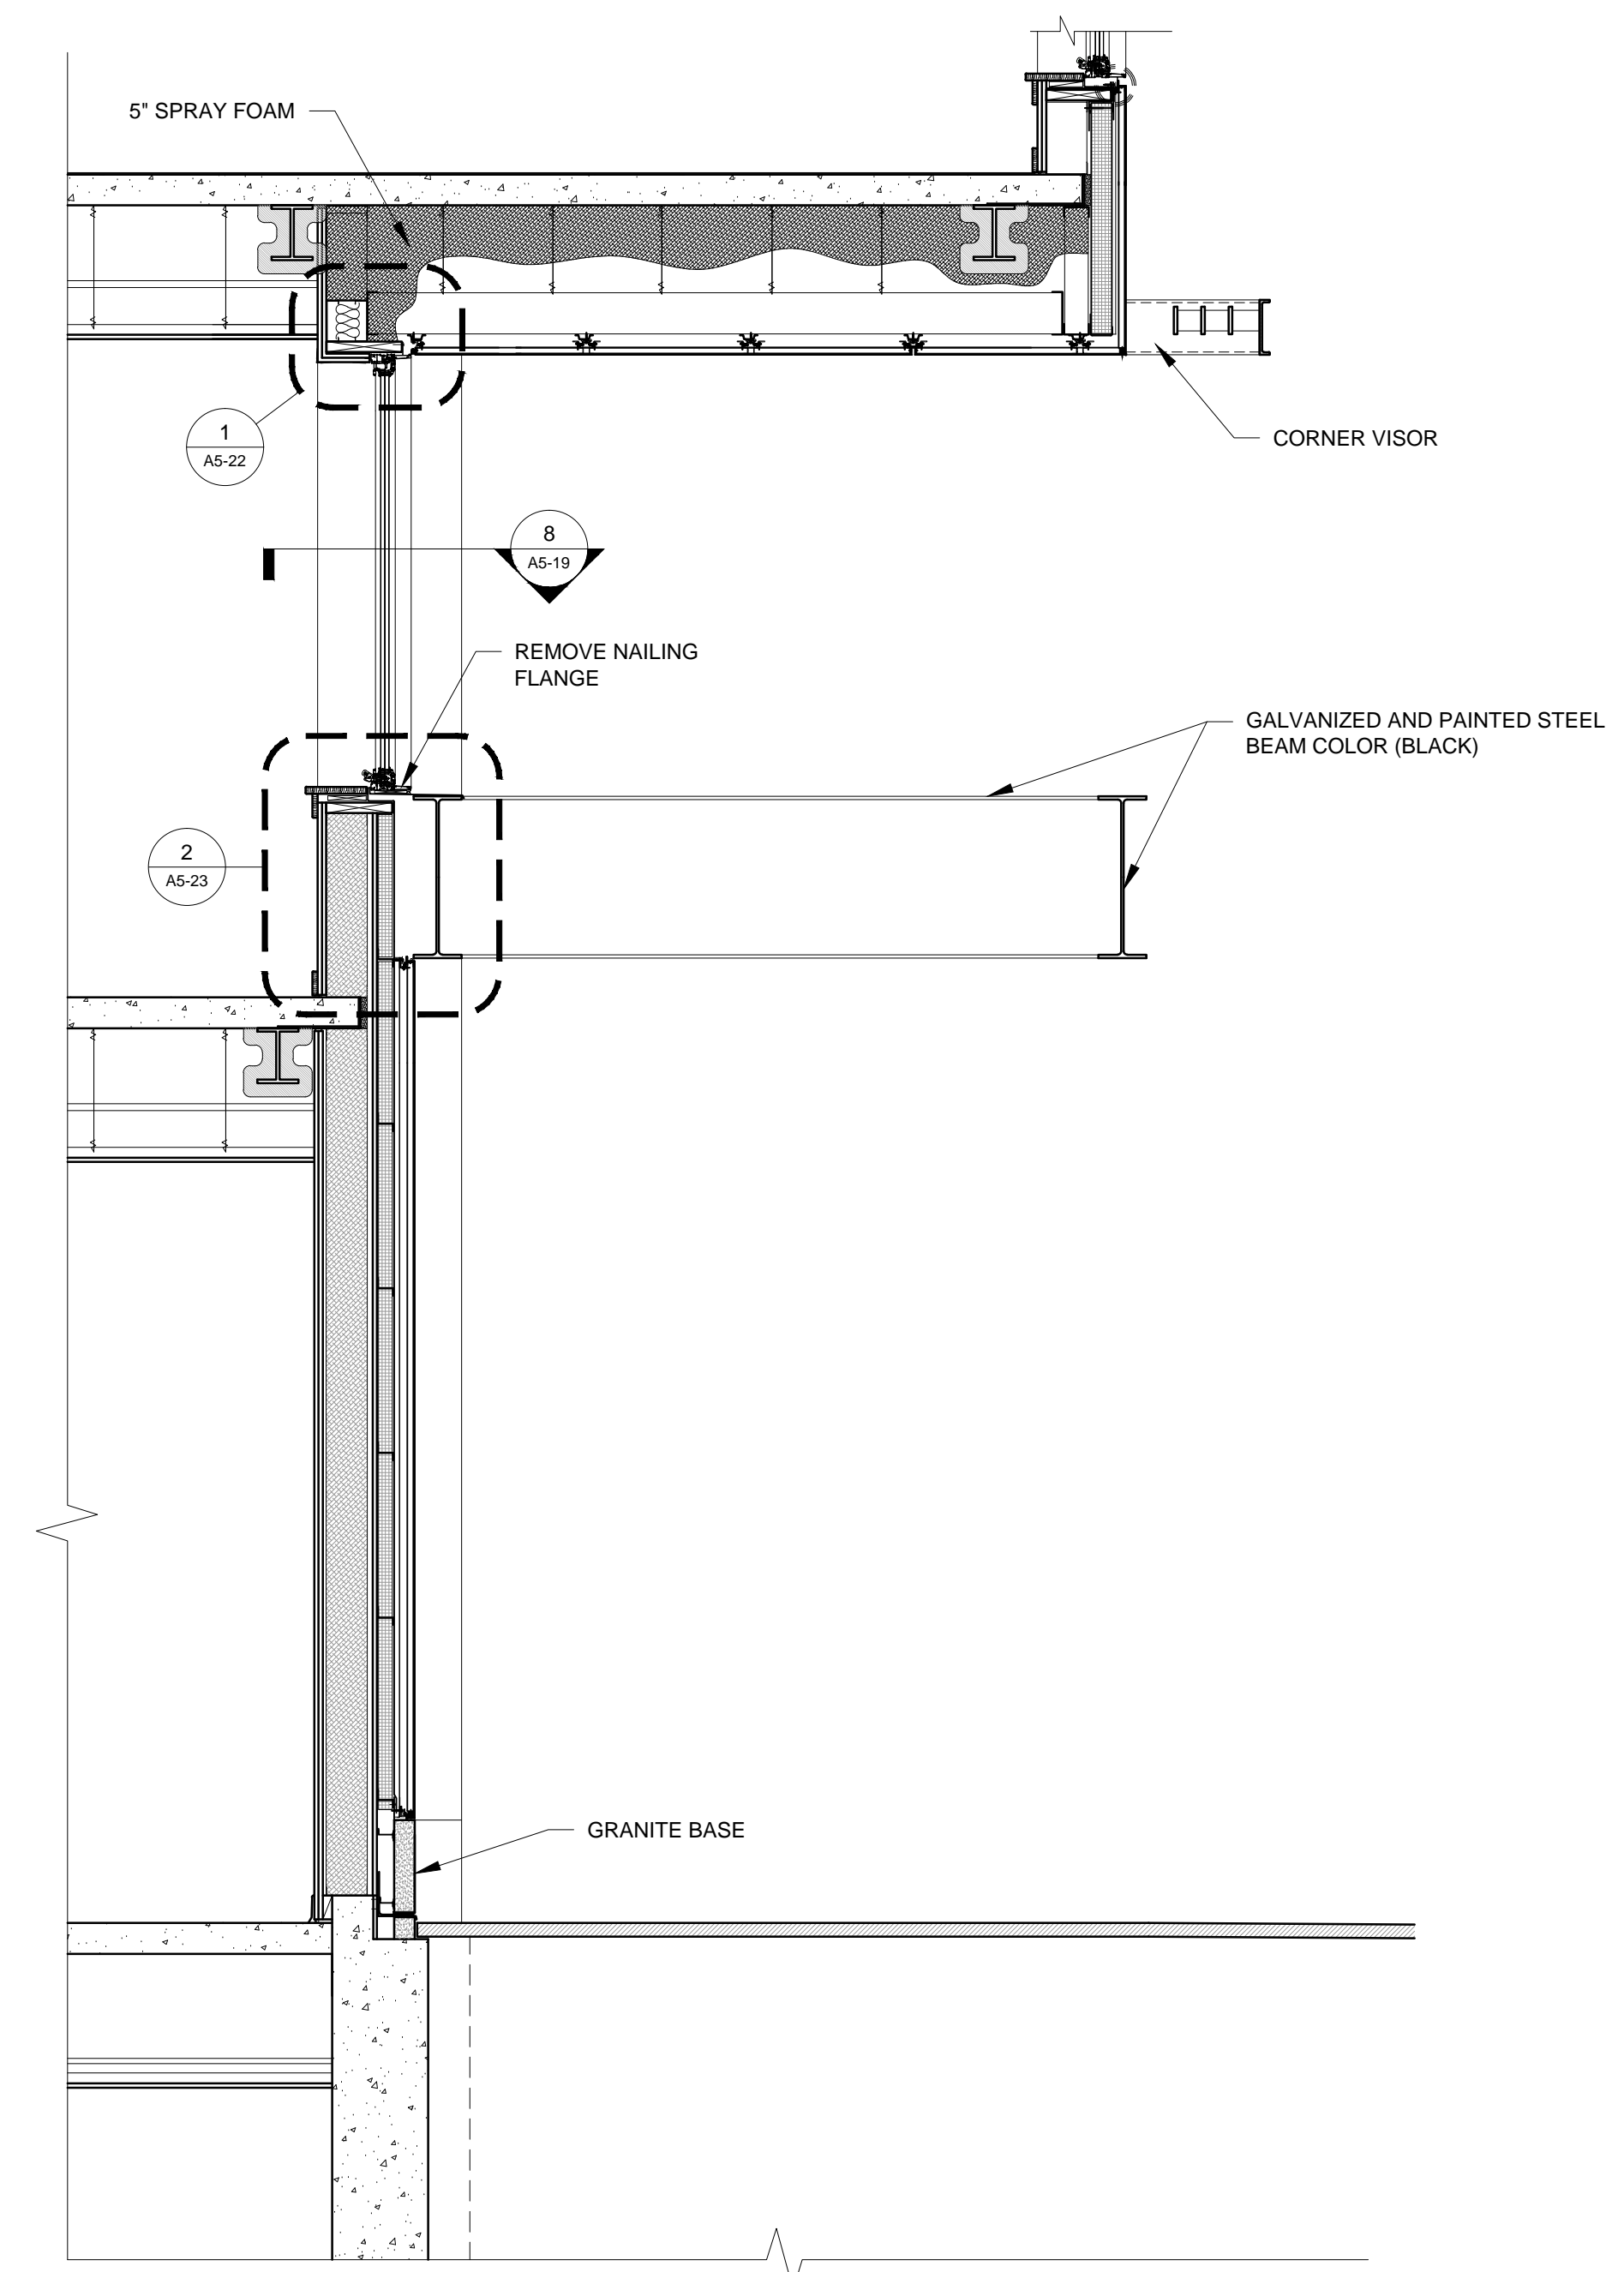

© 2015 RYAN SENATORE ARCHITECTURE

667 CONGRESS STREET
APARTMENTS
PORTLAND, MAINE

REVISIONS:

DATE: 2 NOVEMBER 2015
PROJECT No. 1503
DRAWN BY: RJS / RRT
CHECKED BY: RJS
SCALE: AS NOTED

SHEET TITLE:
WALL SECTIONS

A5-5

2 SECTION THROUGH APARTEMENT DOUBLE HEIGHT ENTRY
1/2" = 1'-0"