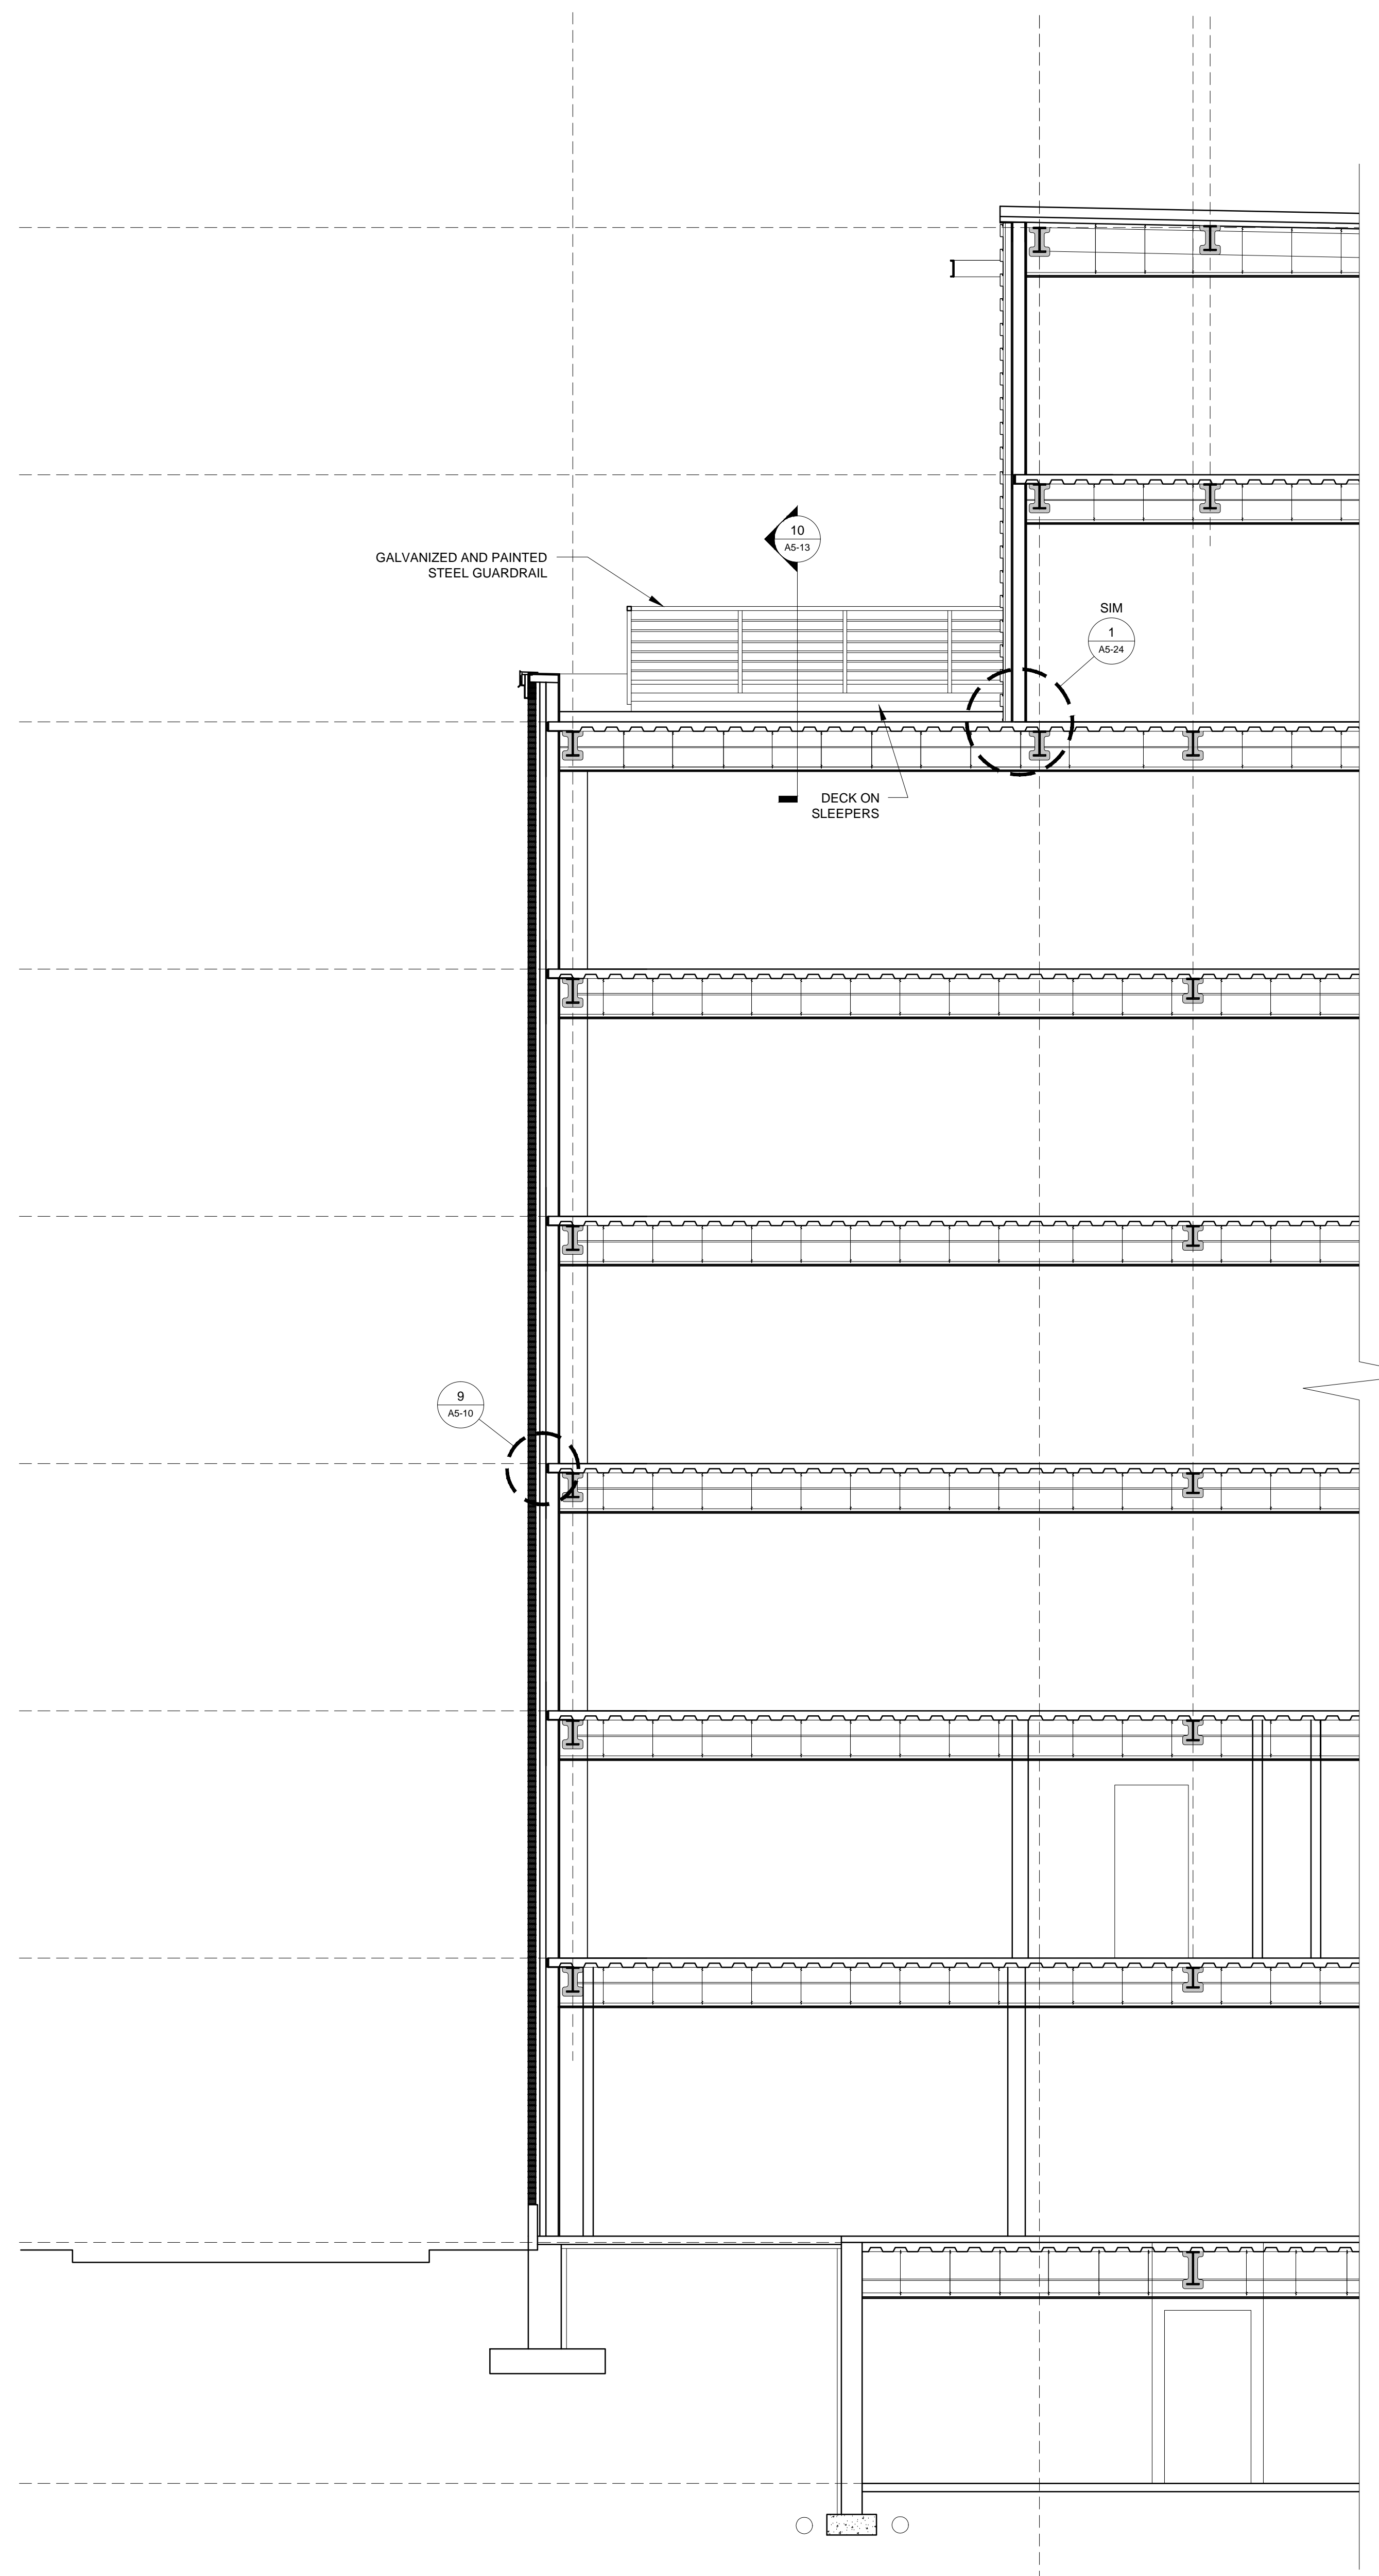

2 WALL SECTION
1/4" = 1'-0"