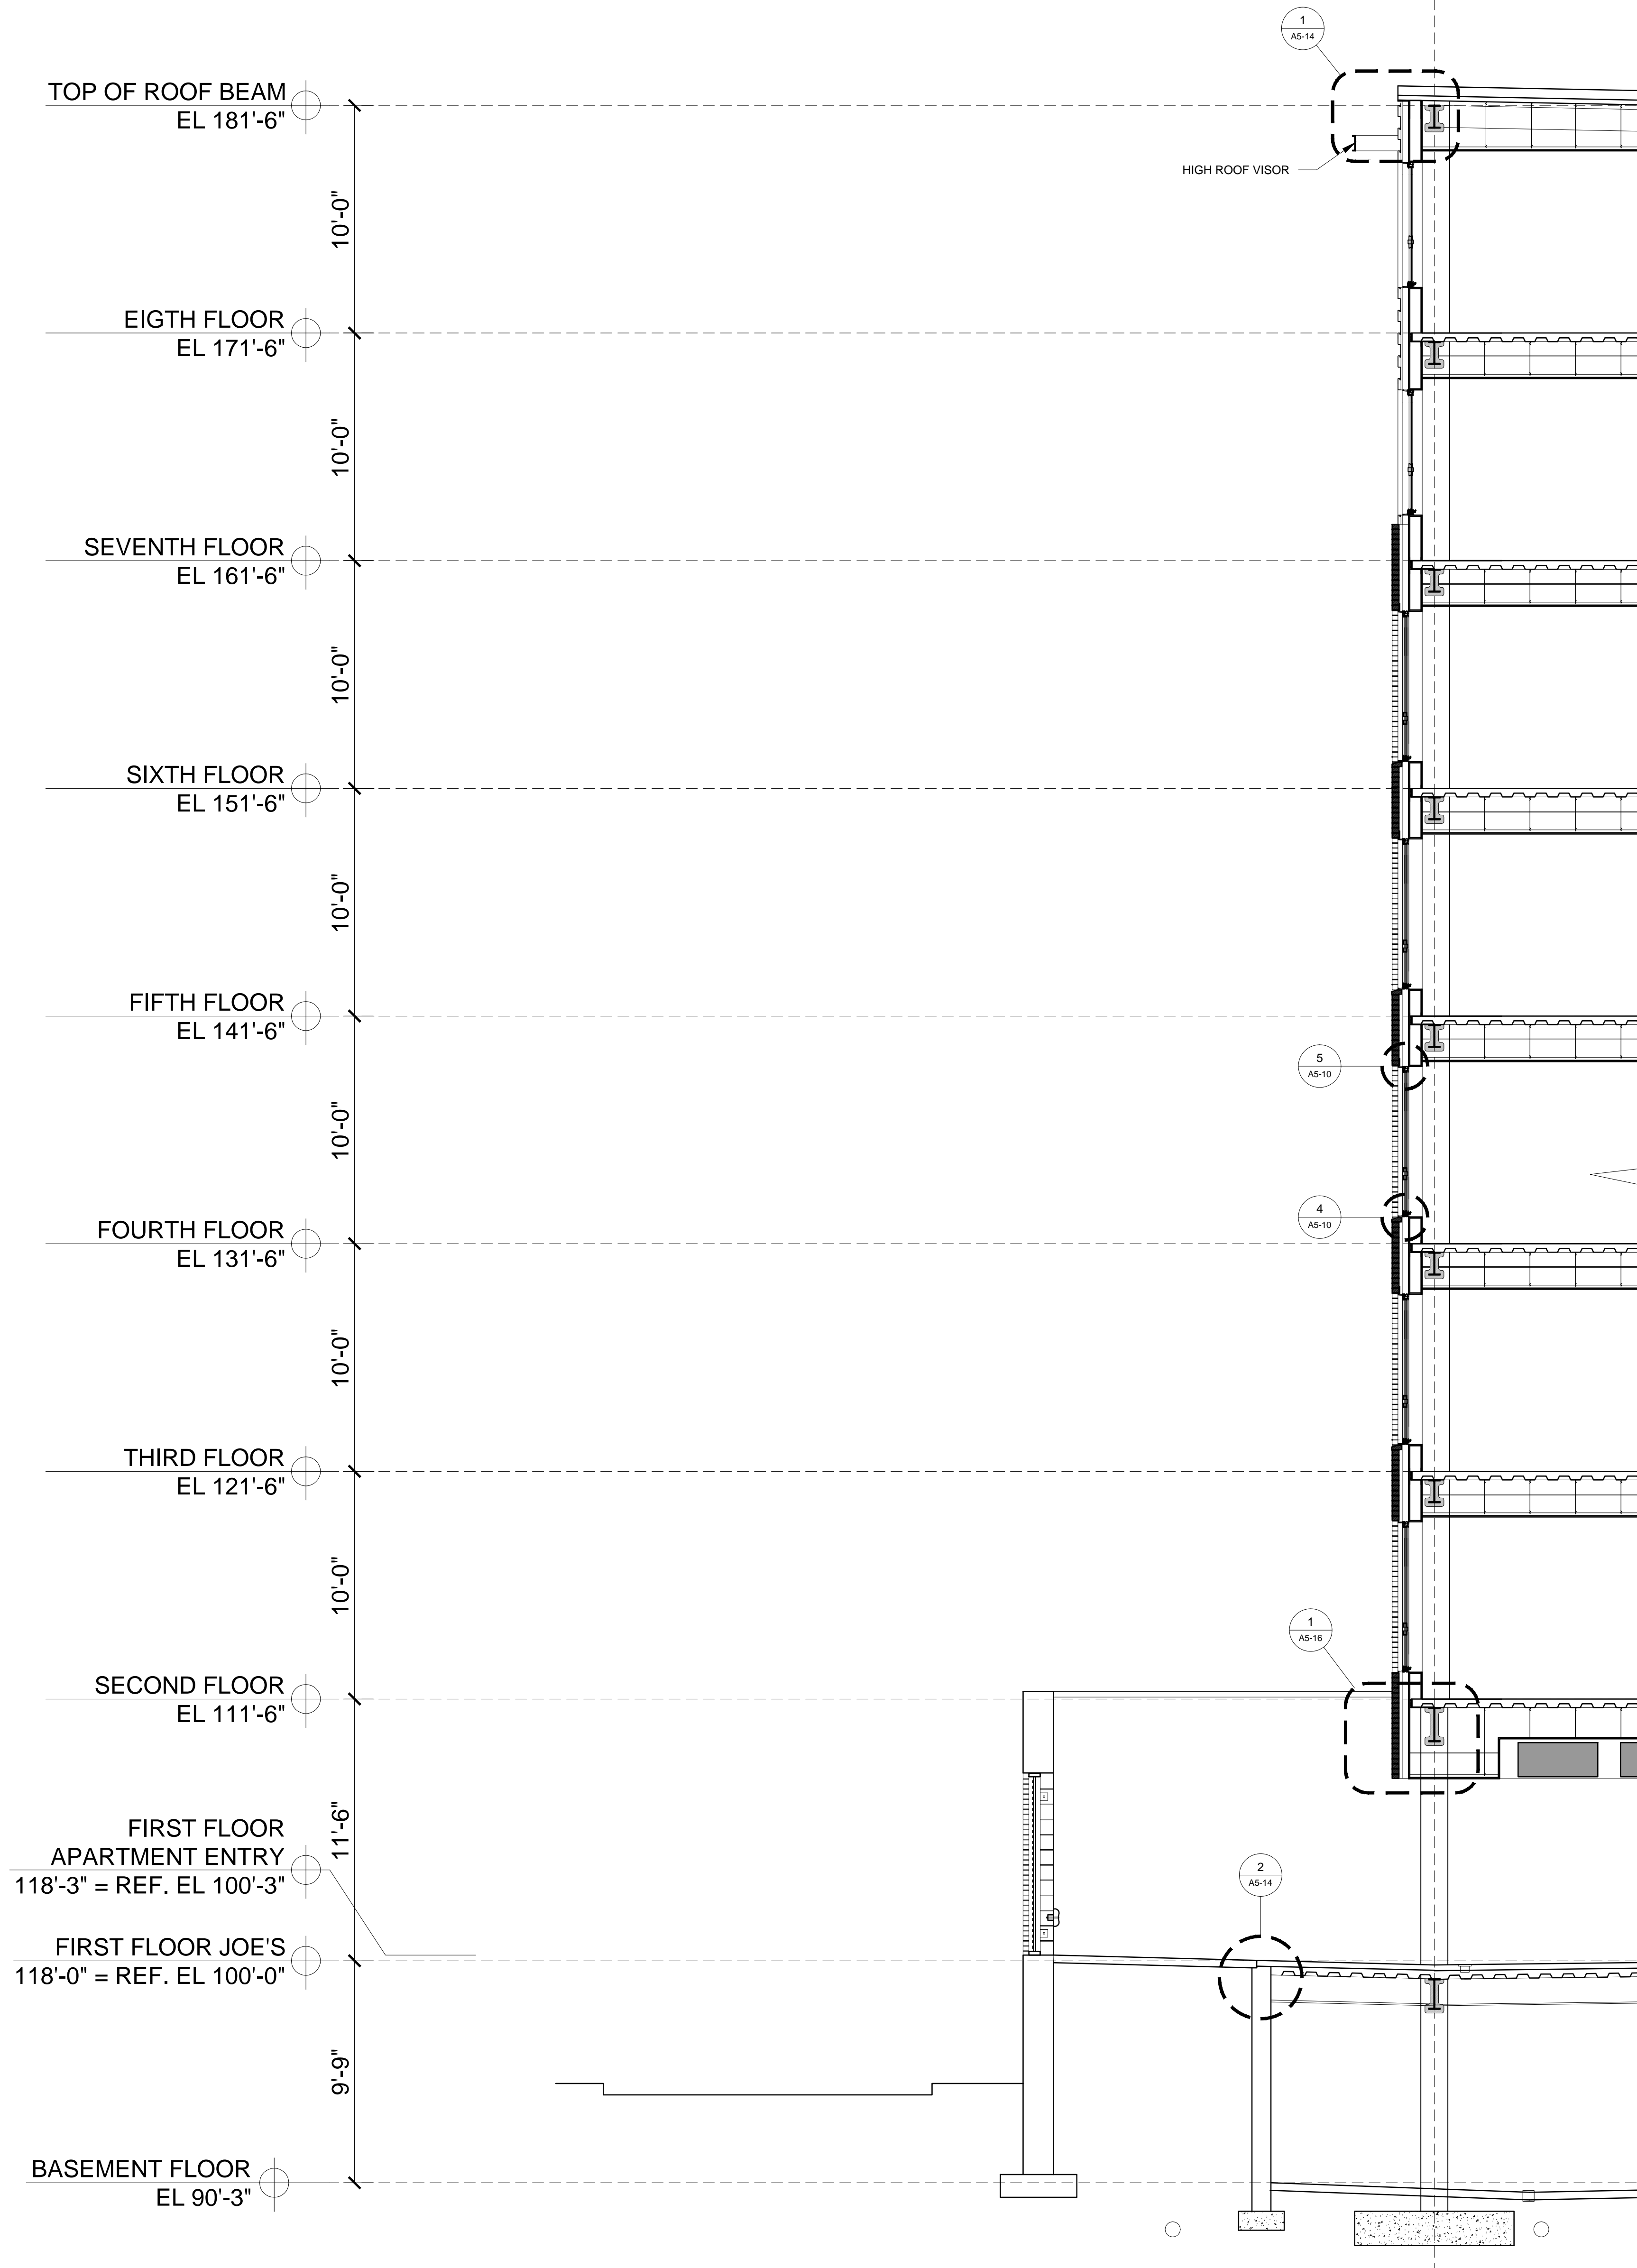

© 2015 RYAN SENATORE ARCHITECTURE

667 CONGRESS STREET
APARTMENTS
PORTLAND, MAINE

REVISIONS:

DATE: 2 NOVEMBER 2015

PROJECT NO.

DRAWN BY: RJS / RRT

CHECKED BY: RJS

SCALE: AS NOTED

SHEET TITLE:
WALL SECTIONS

A5-2

1 WALL SECTION
1/4" = 1'-0"