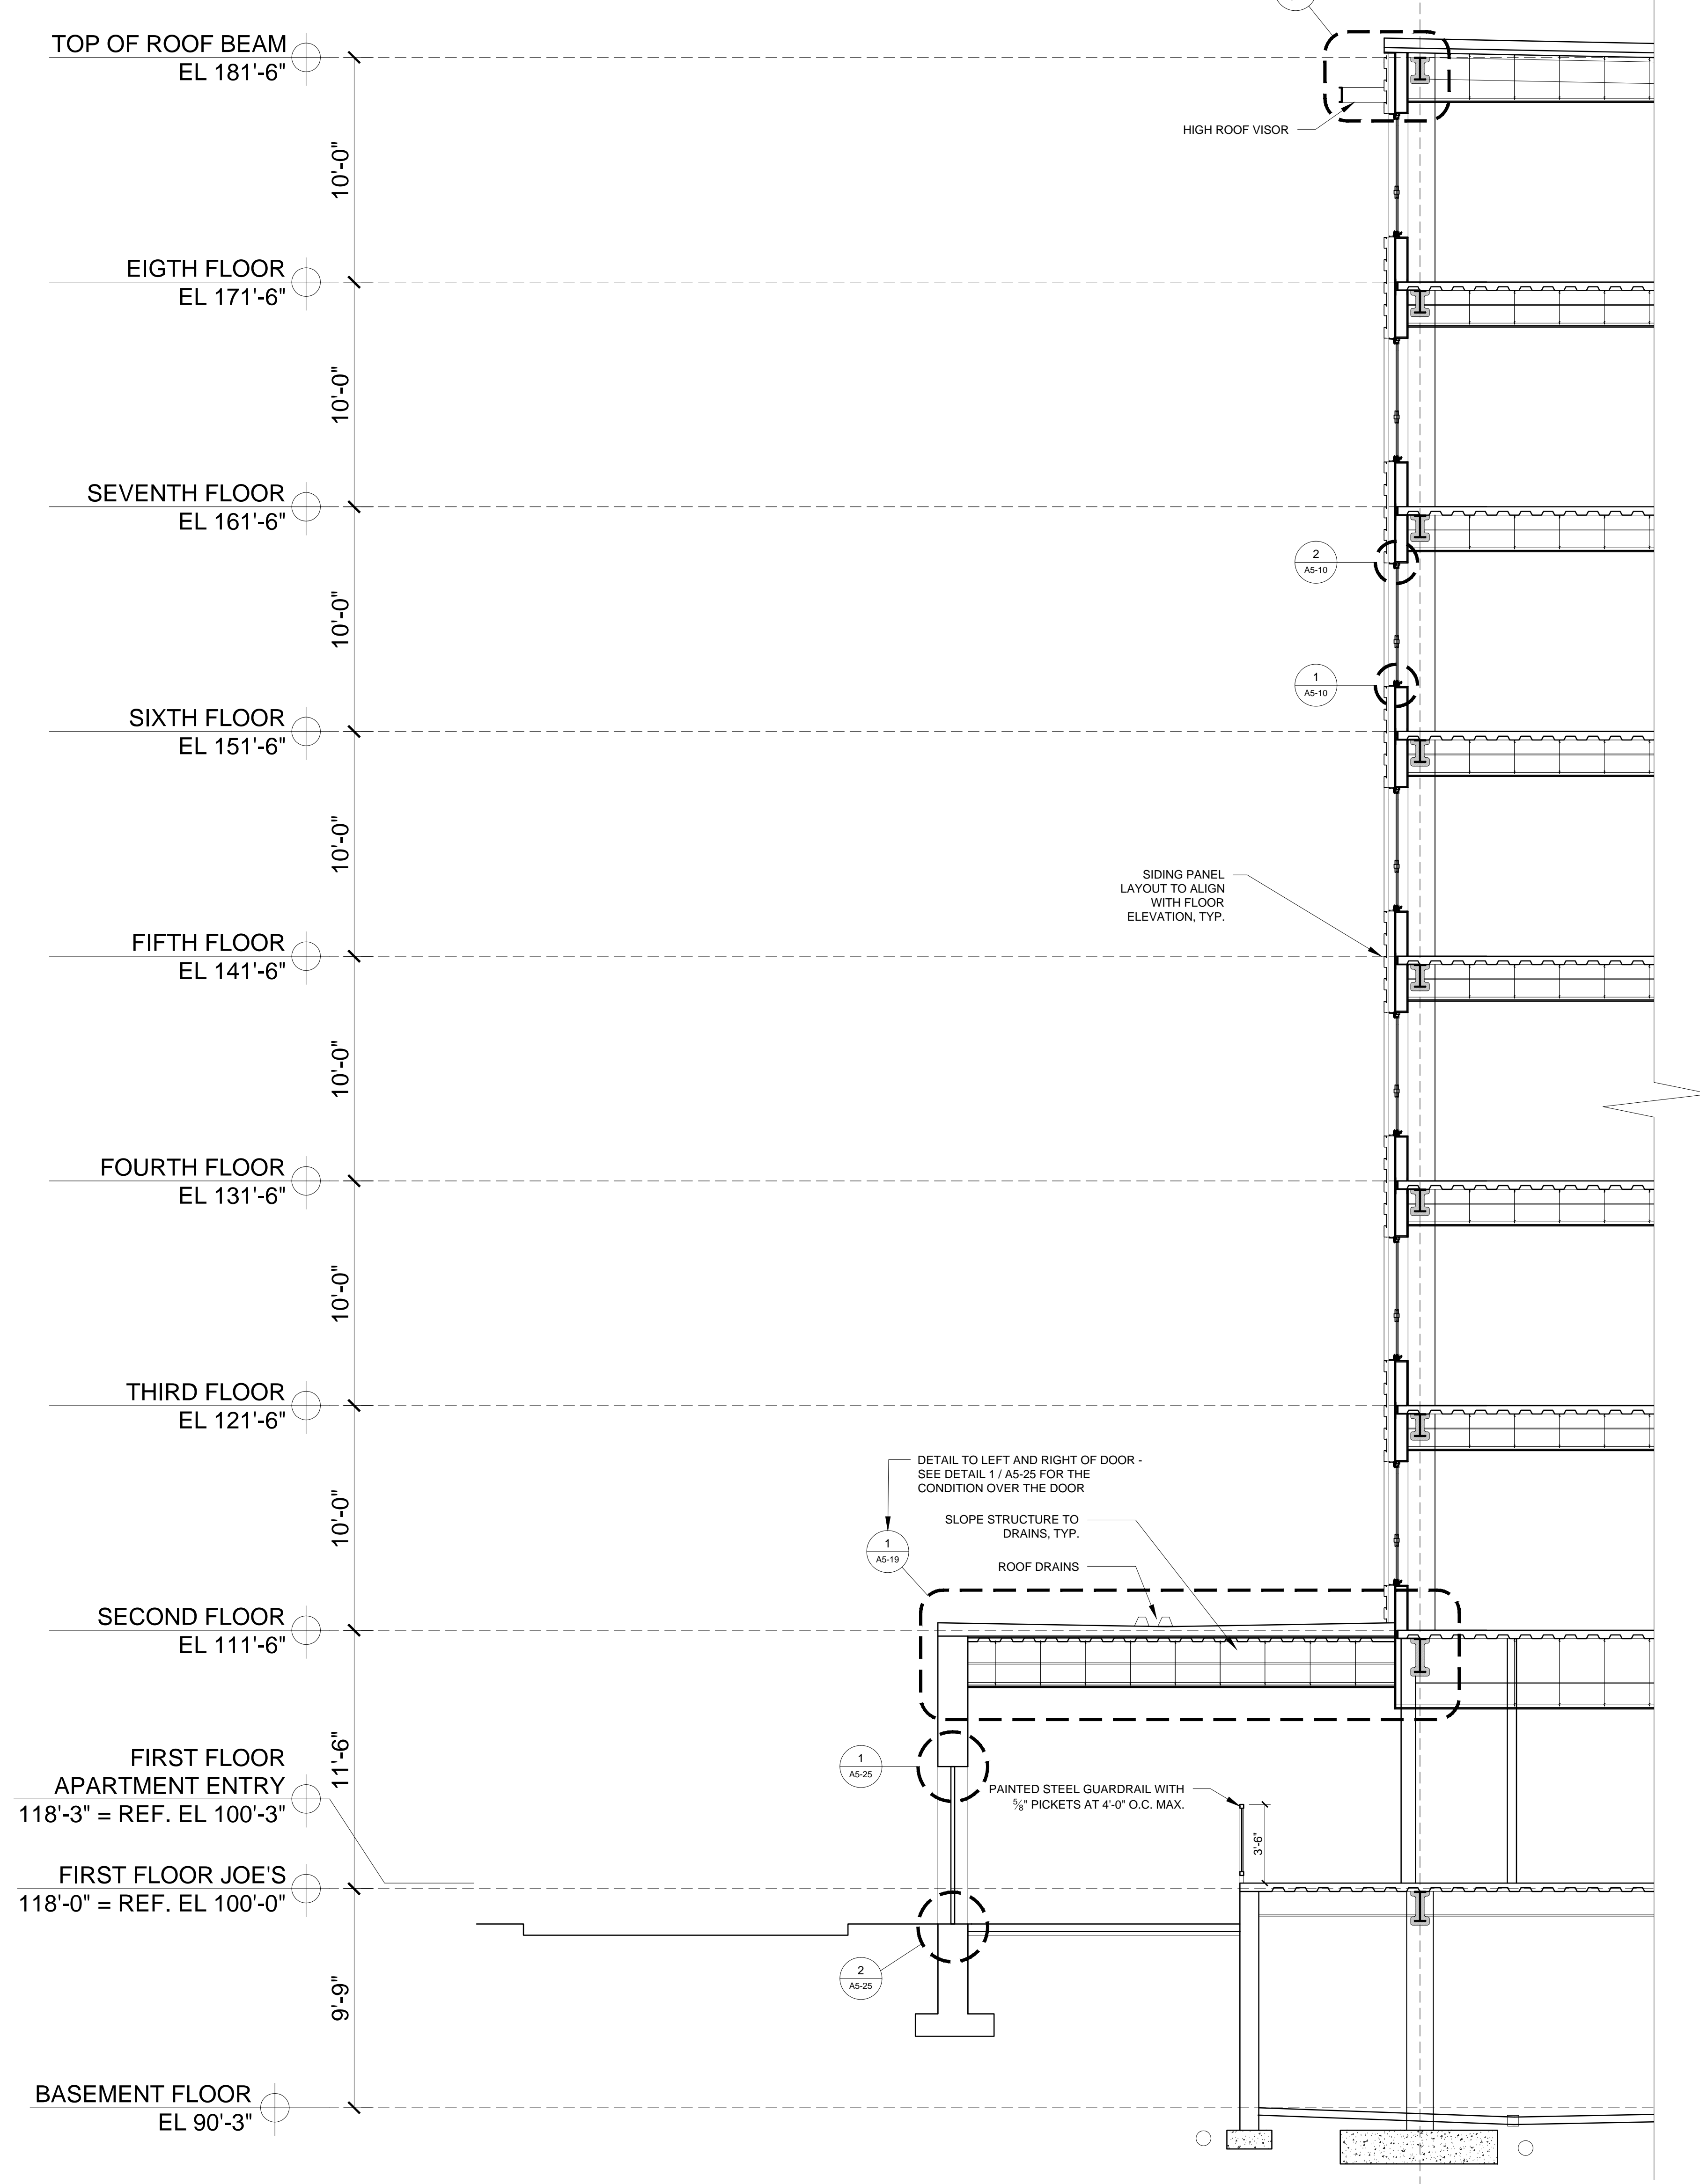

2 WALL SECTION
1/8\"/>