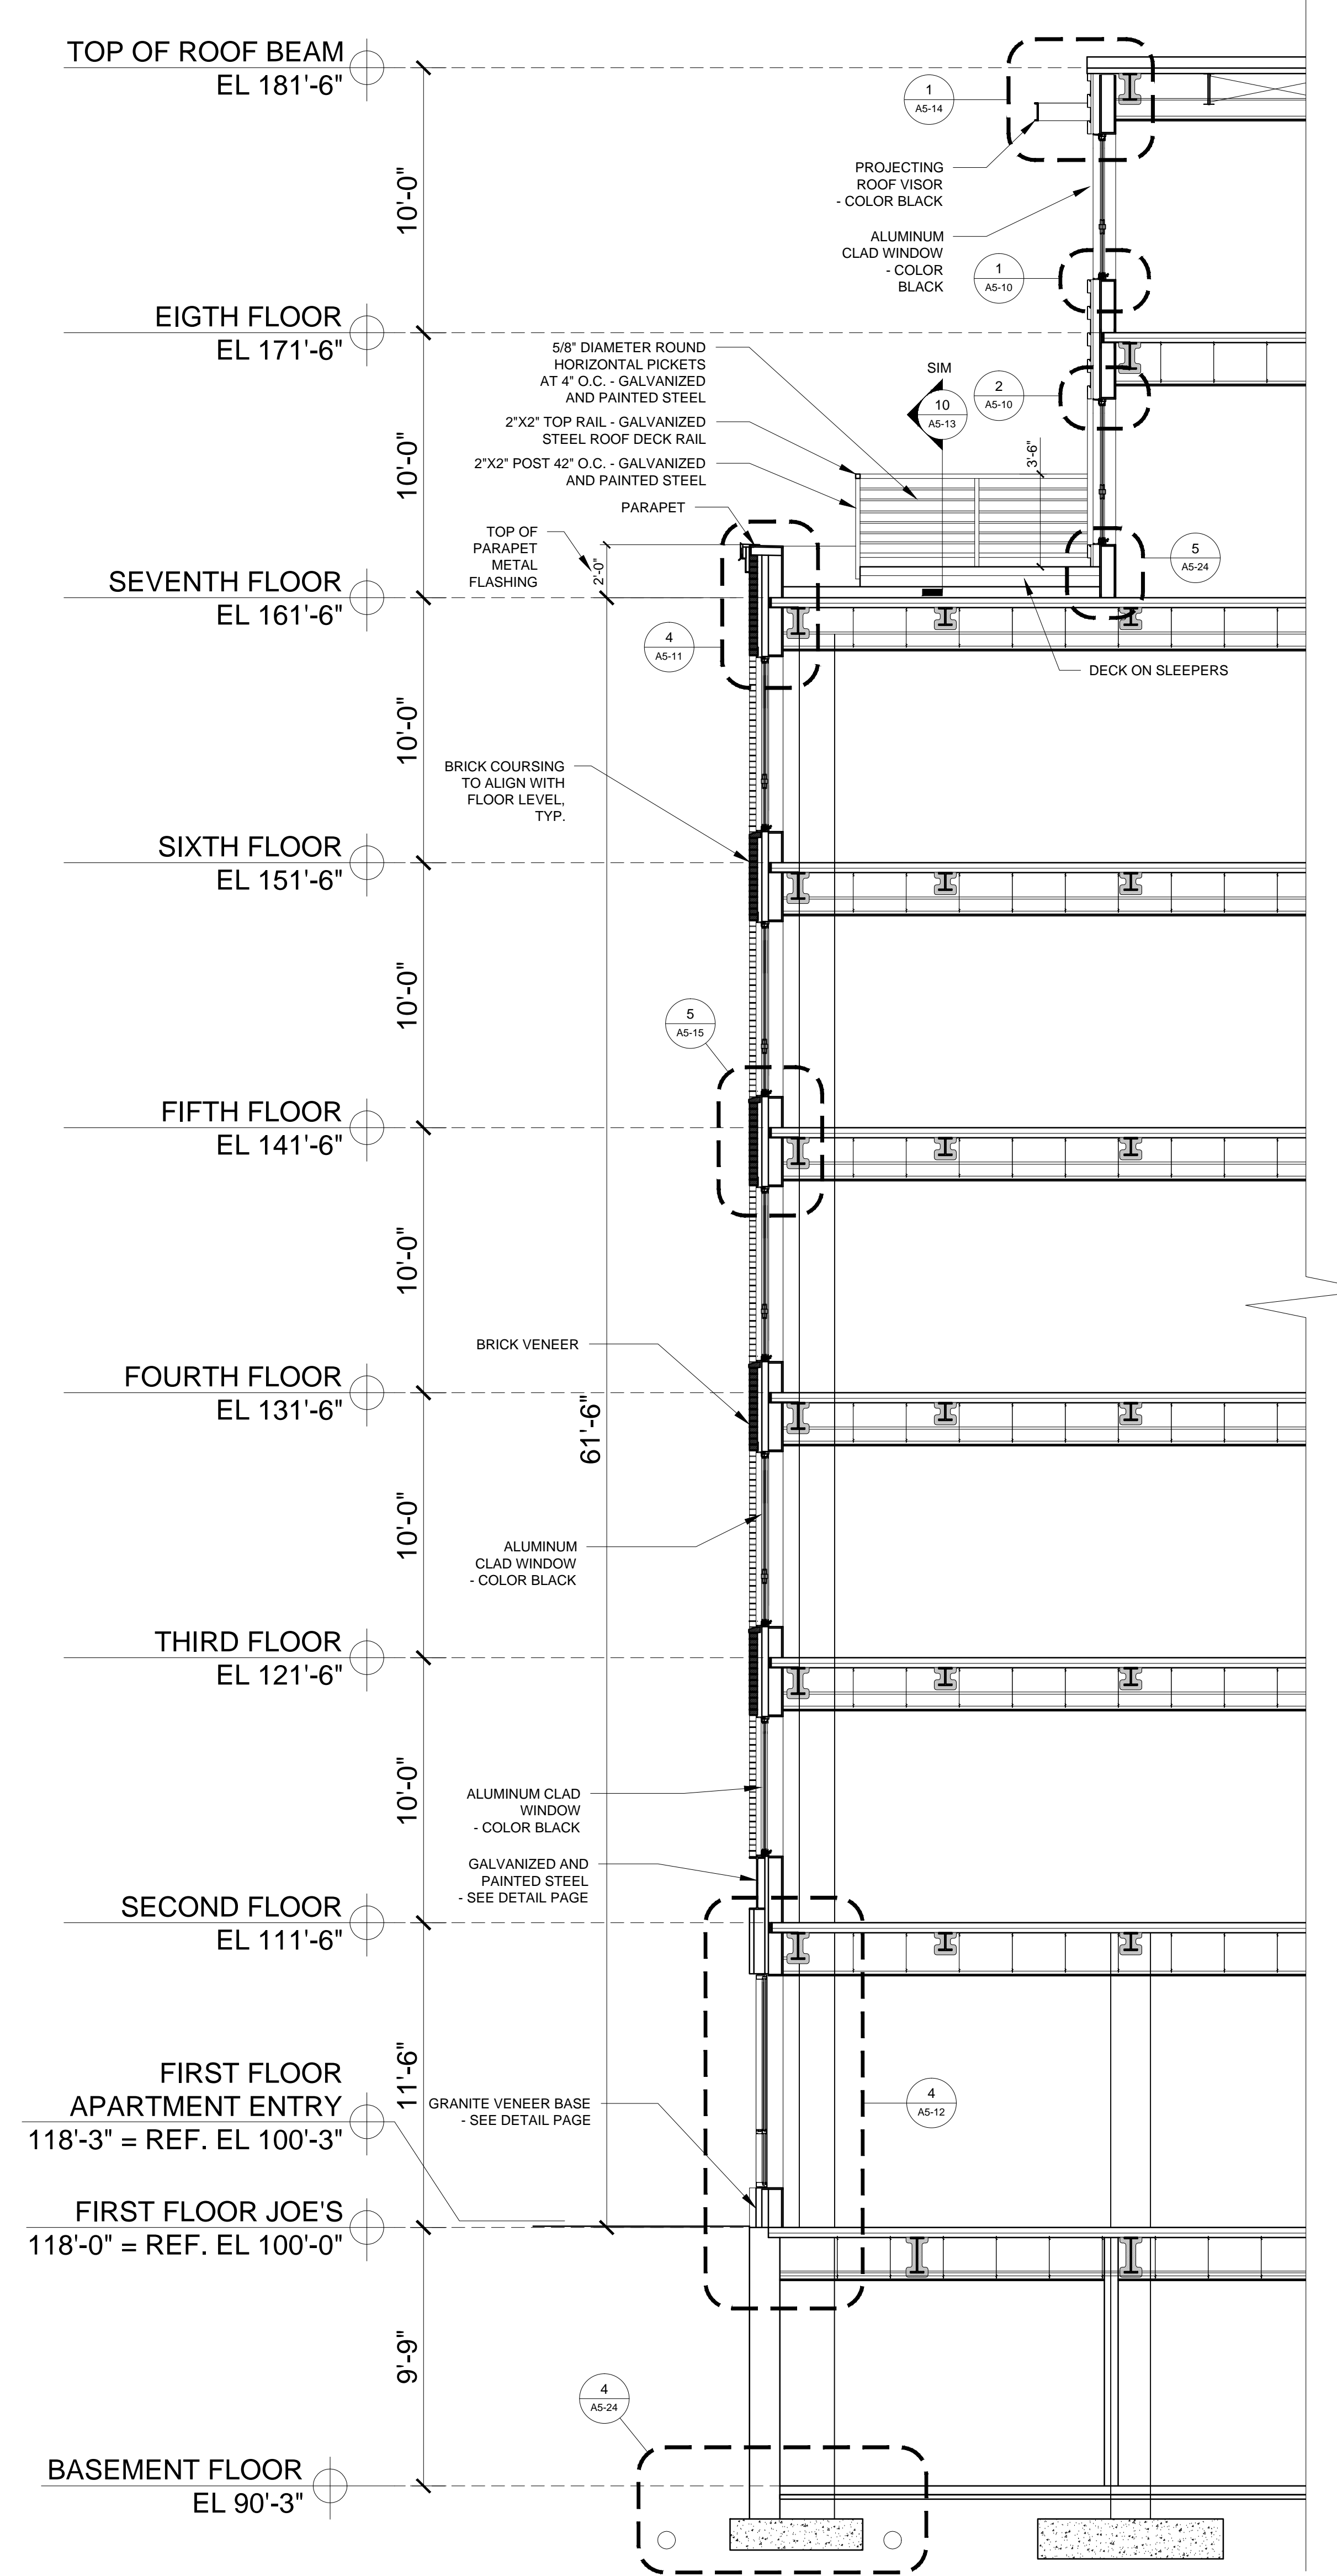

© 2015 RYAN SENATORE ARCHITECTURE

667 CONGRESS STREET
APARTMENTS
PORTLAND, MAINE

REVISIONS:

DATE: 2 NOVEMBER 2015
PROJECT No. 1503
DRAWN BY: RJS / RRT
CHECKED BY: RJS
SCALE: AS NOTED

SHEET TITLE:
WALL SECTIONS

A5-0

1 WALL SECTION
1/8\"/>