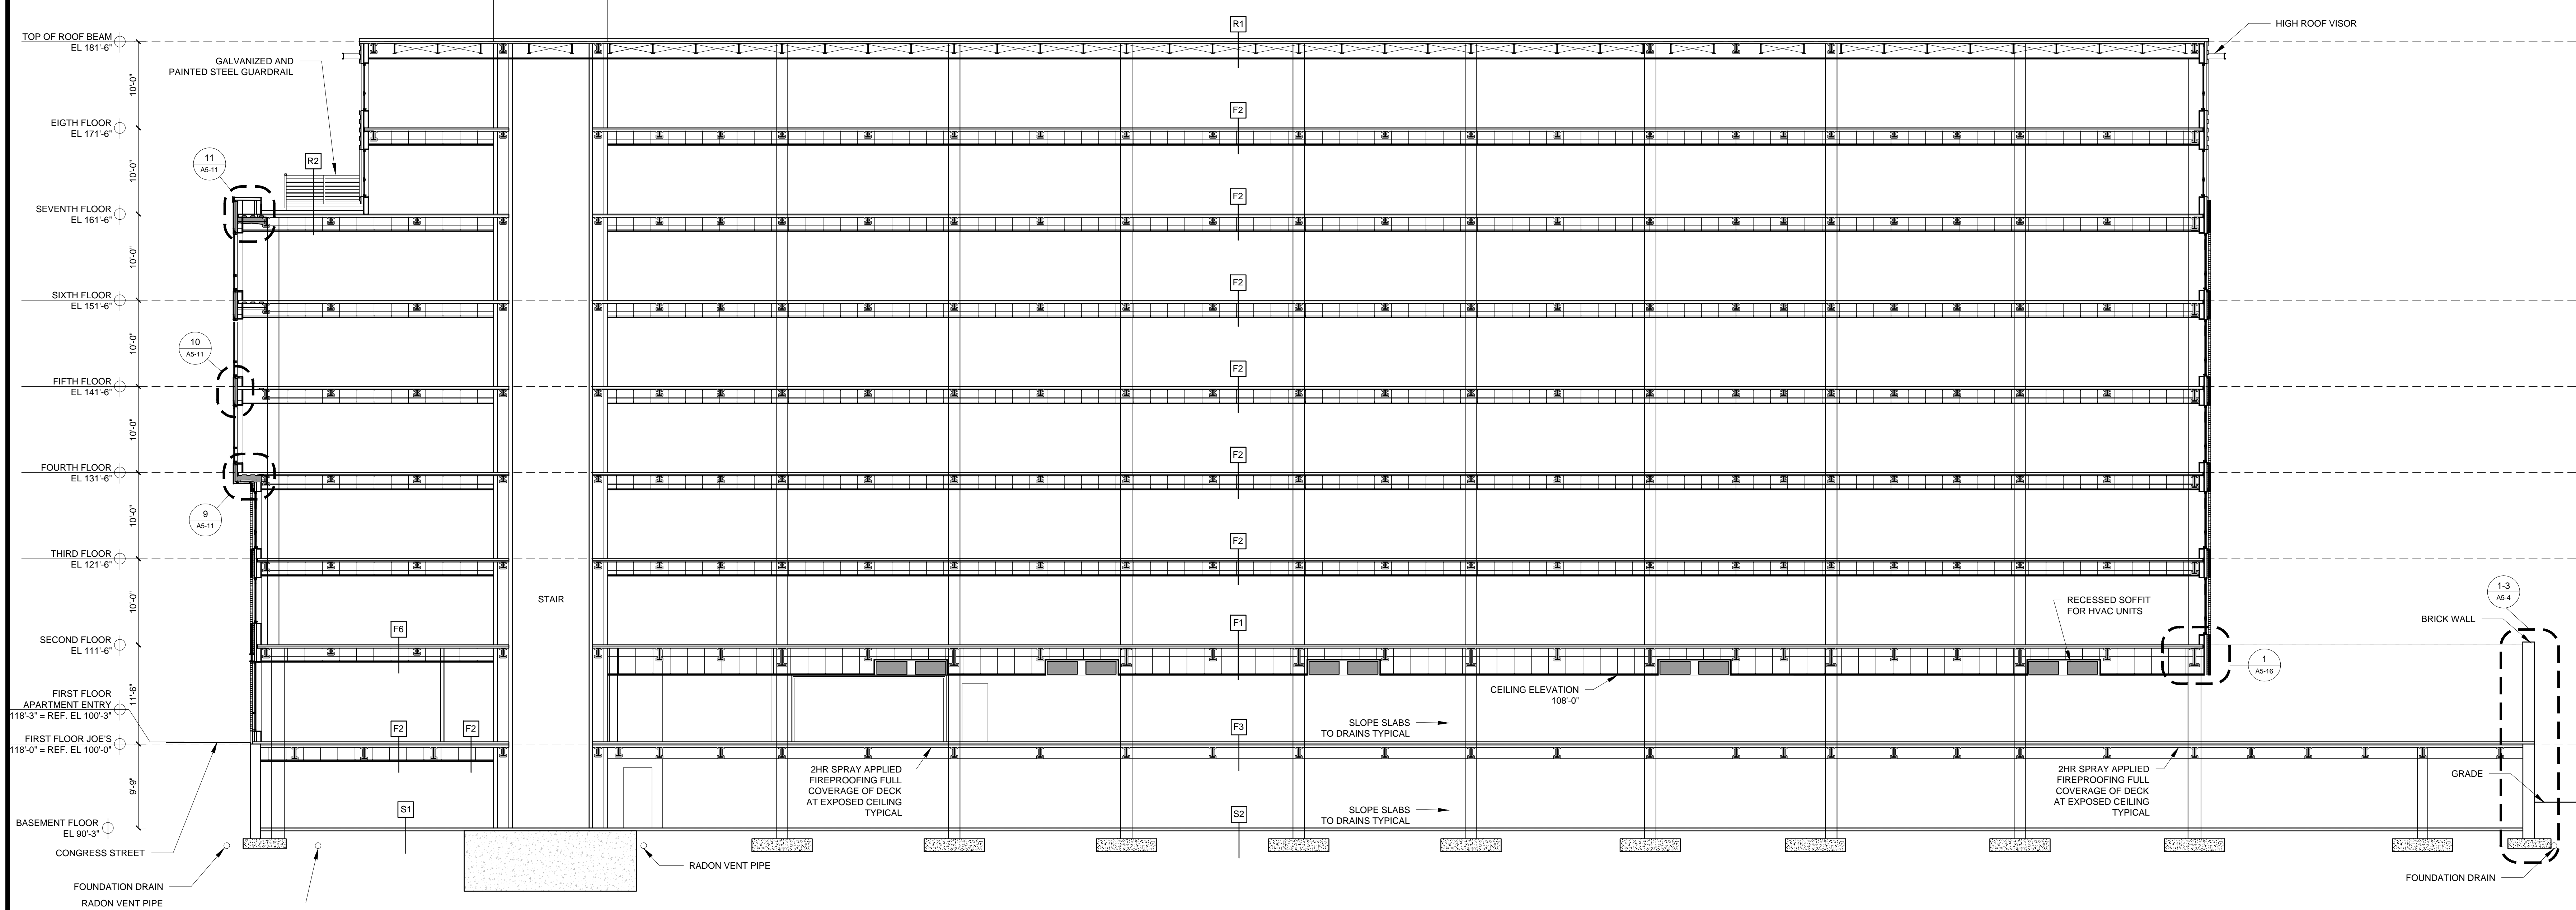

© 2015 RYAN SENATORE ARCHITECTURE

667 CONGRESS STREET
APARTMENTS
PORTLAND, MAINE

REVISIONS:

DATE: 2 NOVEMBER 2015
PROJECT No. 1503
DRAWN BY: RJS / RRT
CHECKED BY: RJS
SCALE: AS NOTED

SHEET TITLE:
SECTION

A3-7

0 4' 8' 16' 32'

SCALE

1 BUILDING SECTION
1/8" = 1'-0"