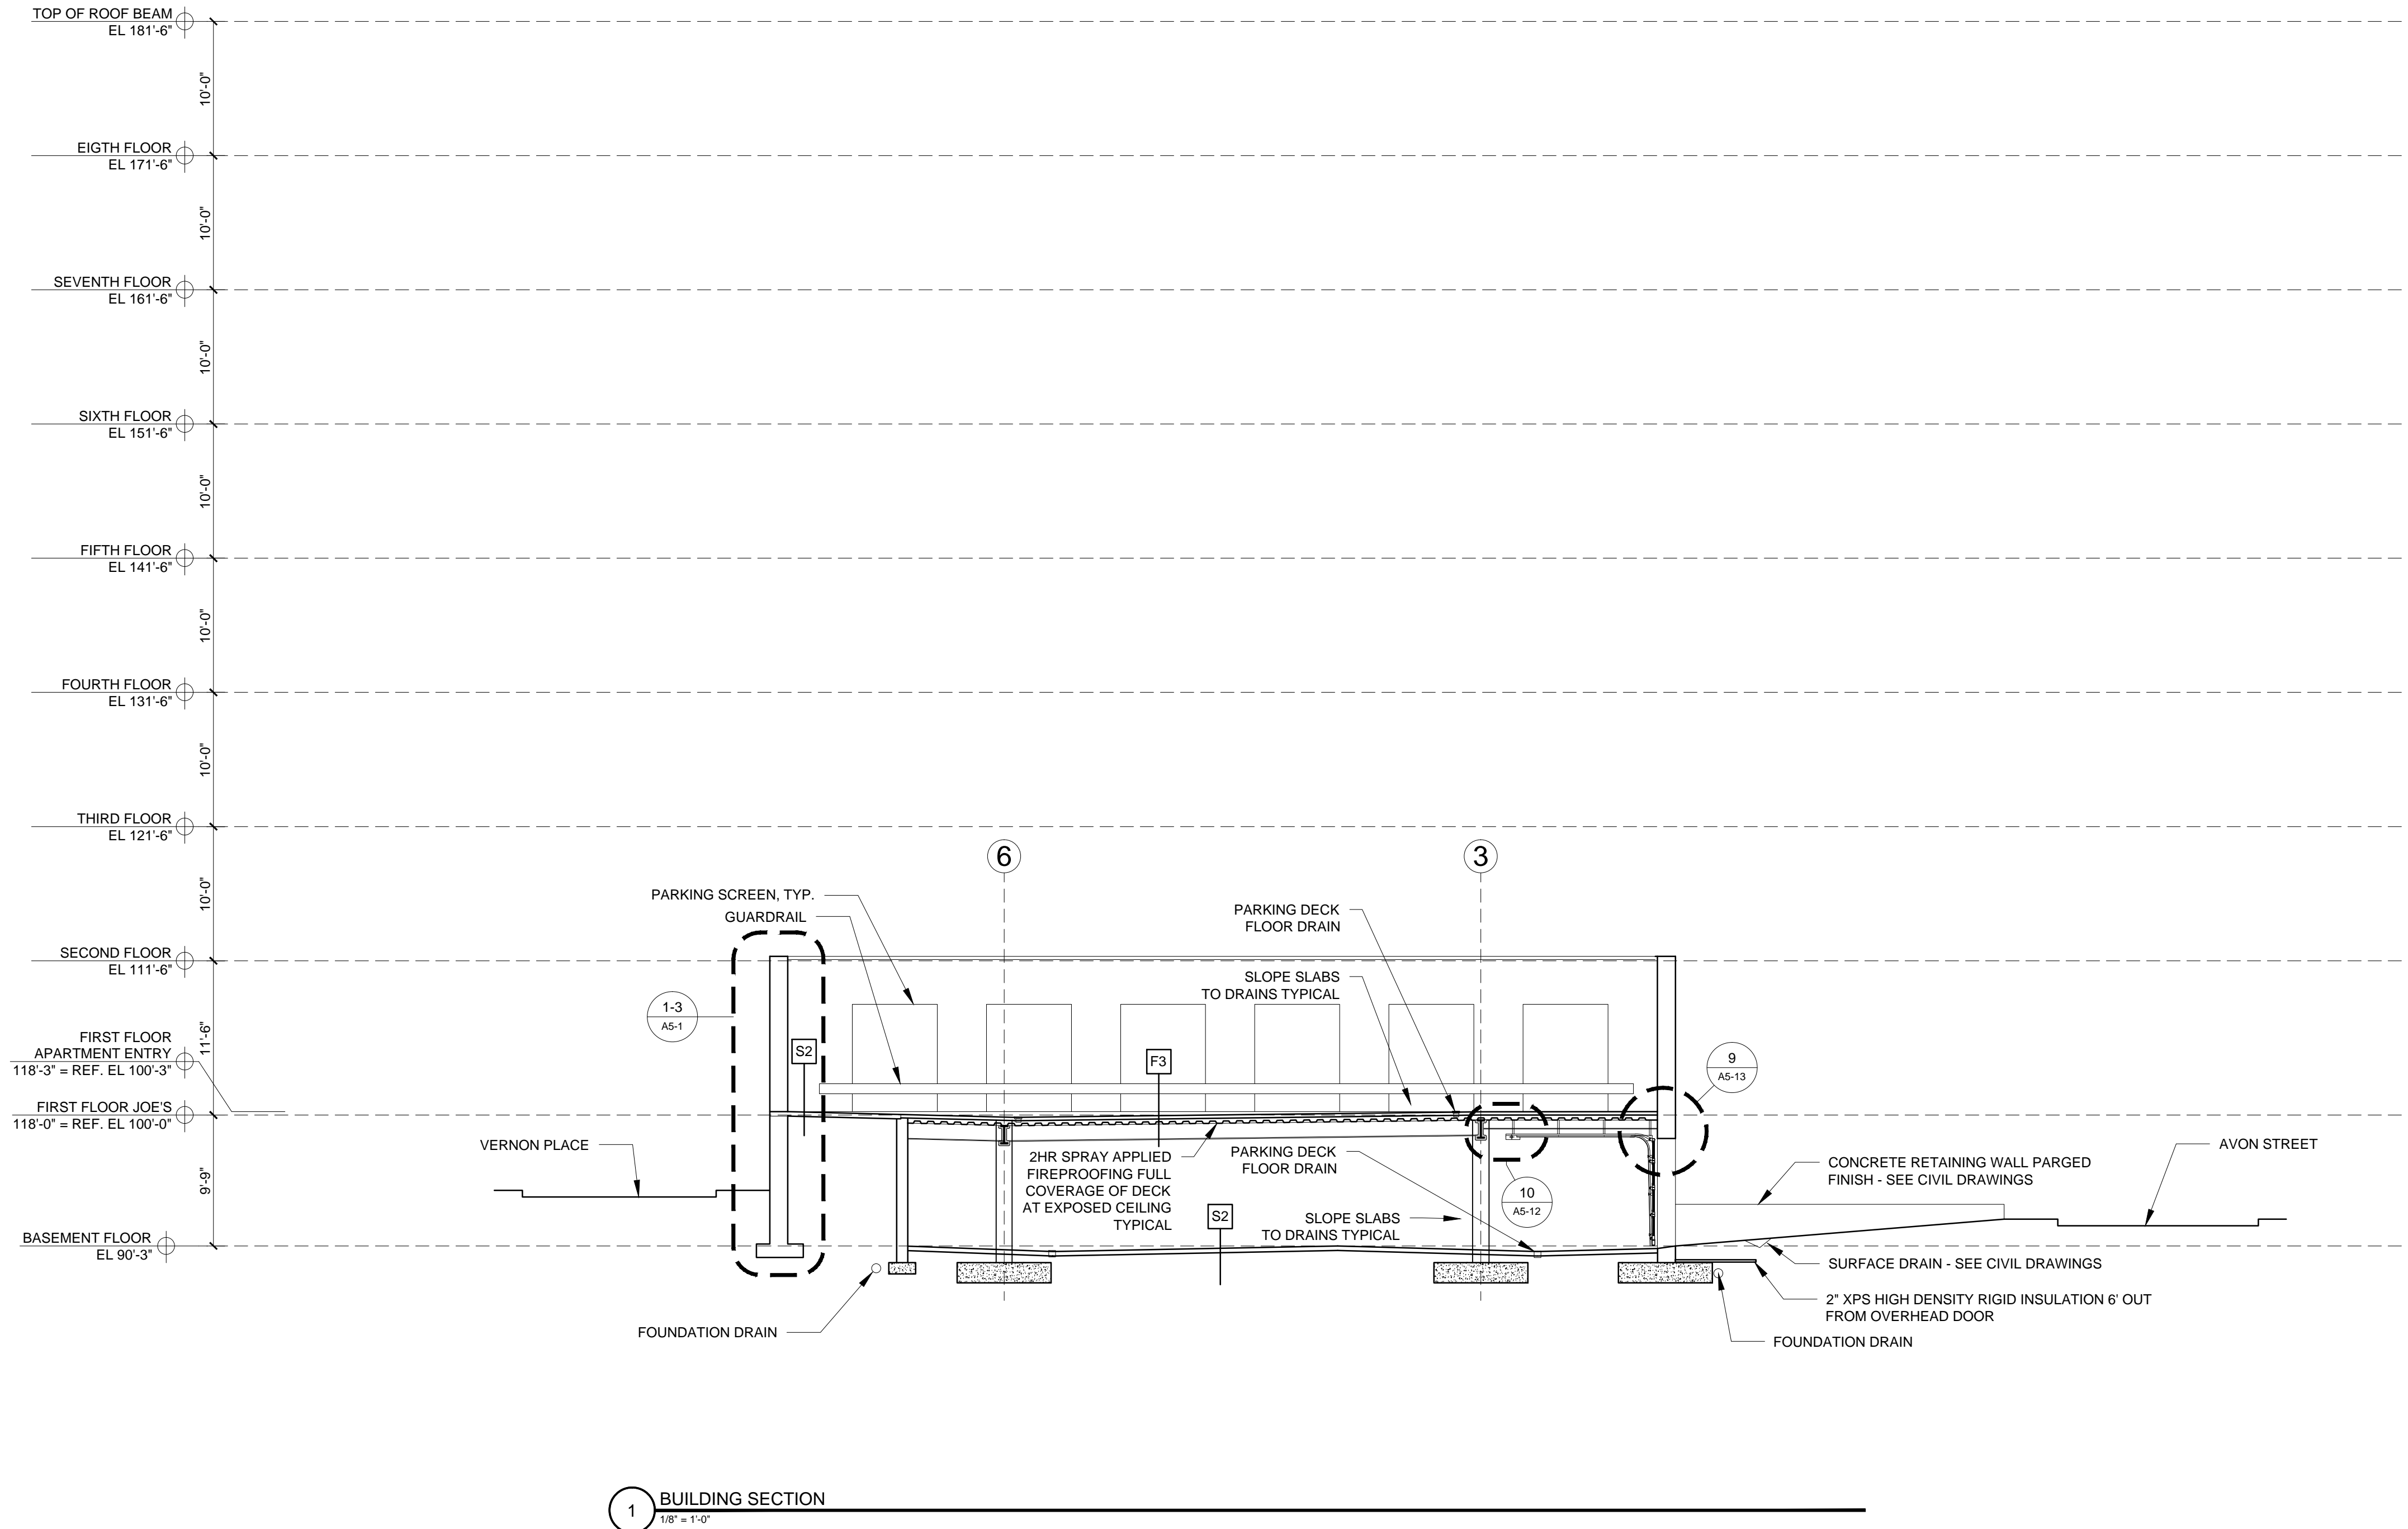

© 2015 RYAN SENATORE ARCHITECTURE

667 CONGRESS STREET
APARTMENTS
PORTLAND, MAINE

0 4' 8' 16' 32'
SCALE

REVISIONS:

DATE: 2 NOVEMBER 2015
PROJECT No: 1503
DRAWN BY: RJS / RRT
CHECKED BY: RJS
SCALE: AS NOTED

SHEET TITLE:
SECTION

A3-5