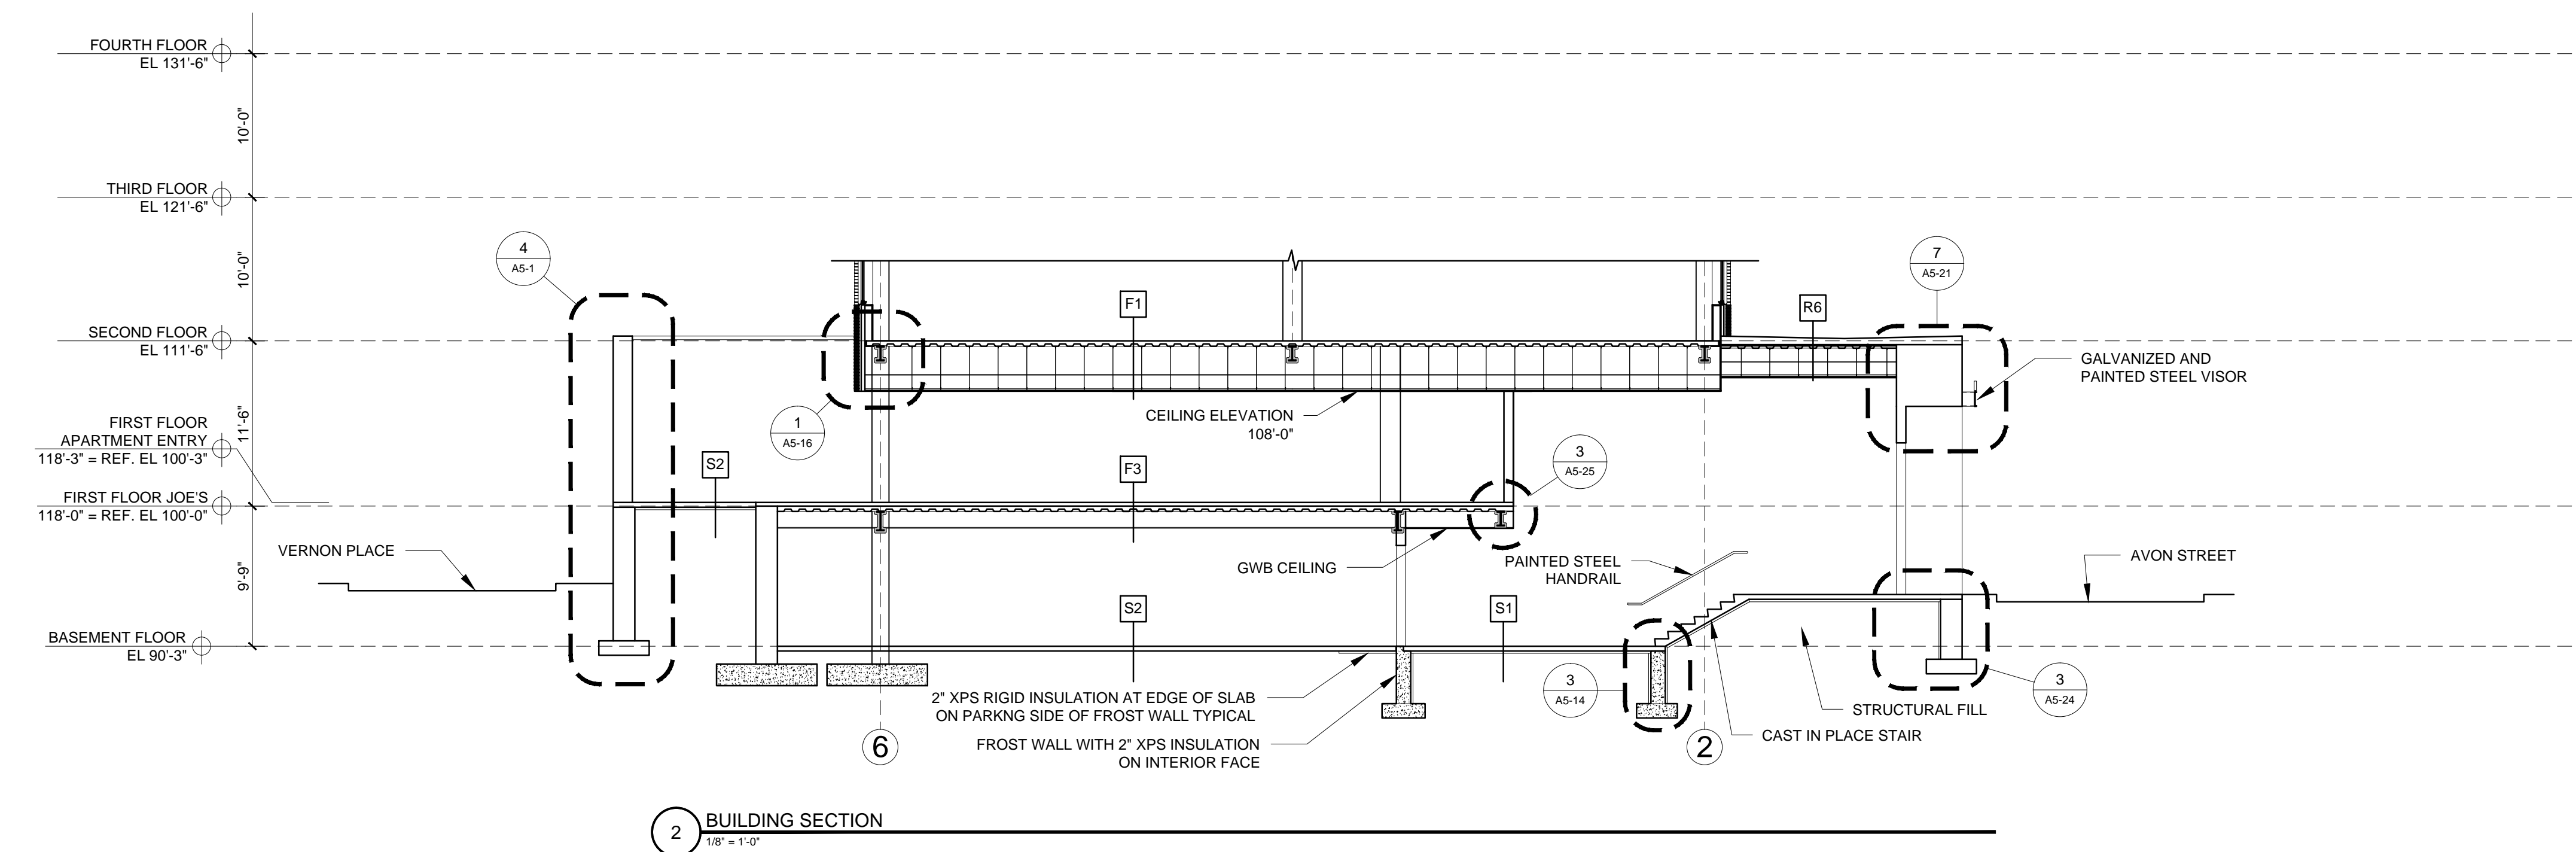

© 2015 RYAN SENATORE ARCHITECTURE

667 CONGRESS STREET
APARTMENTS
PORTLAND, MAINE

0 4' 8' 16' 32'
SCALE

REVISIONS:

DATE: 2 NOVEMBER 2015
PROJECT No: 1503
DRAWN BY: RJS / RRT
CHECKED BY: RJS
SCALE: AS NOTED

SHEET TITLE:
SECTION

A3-5