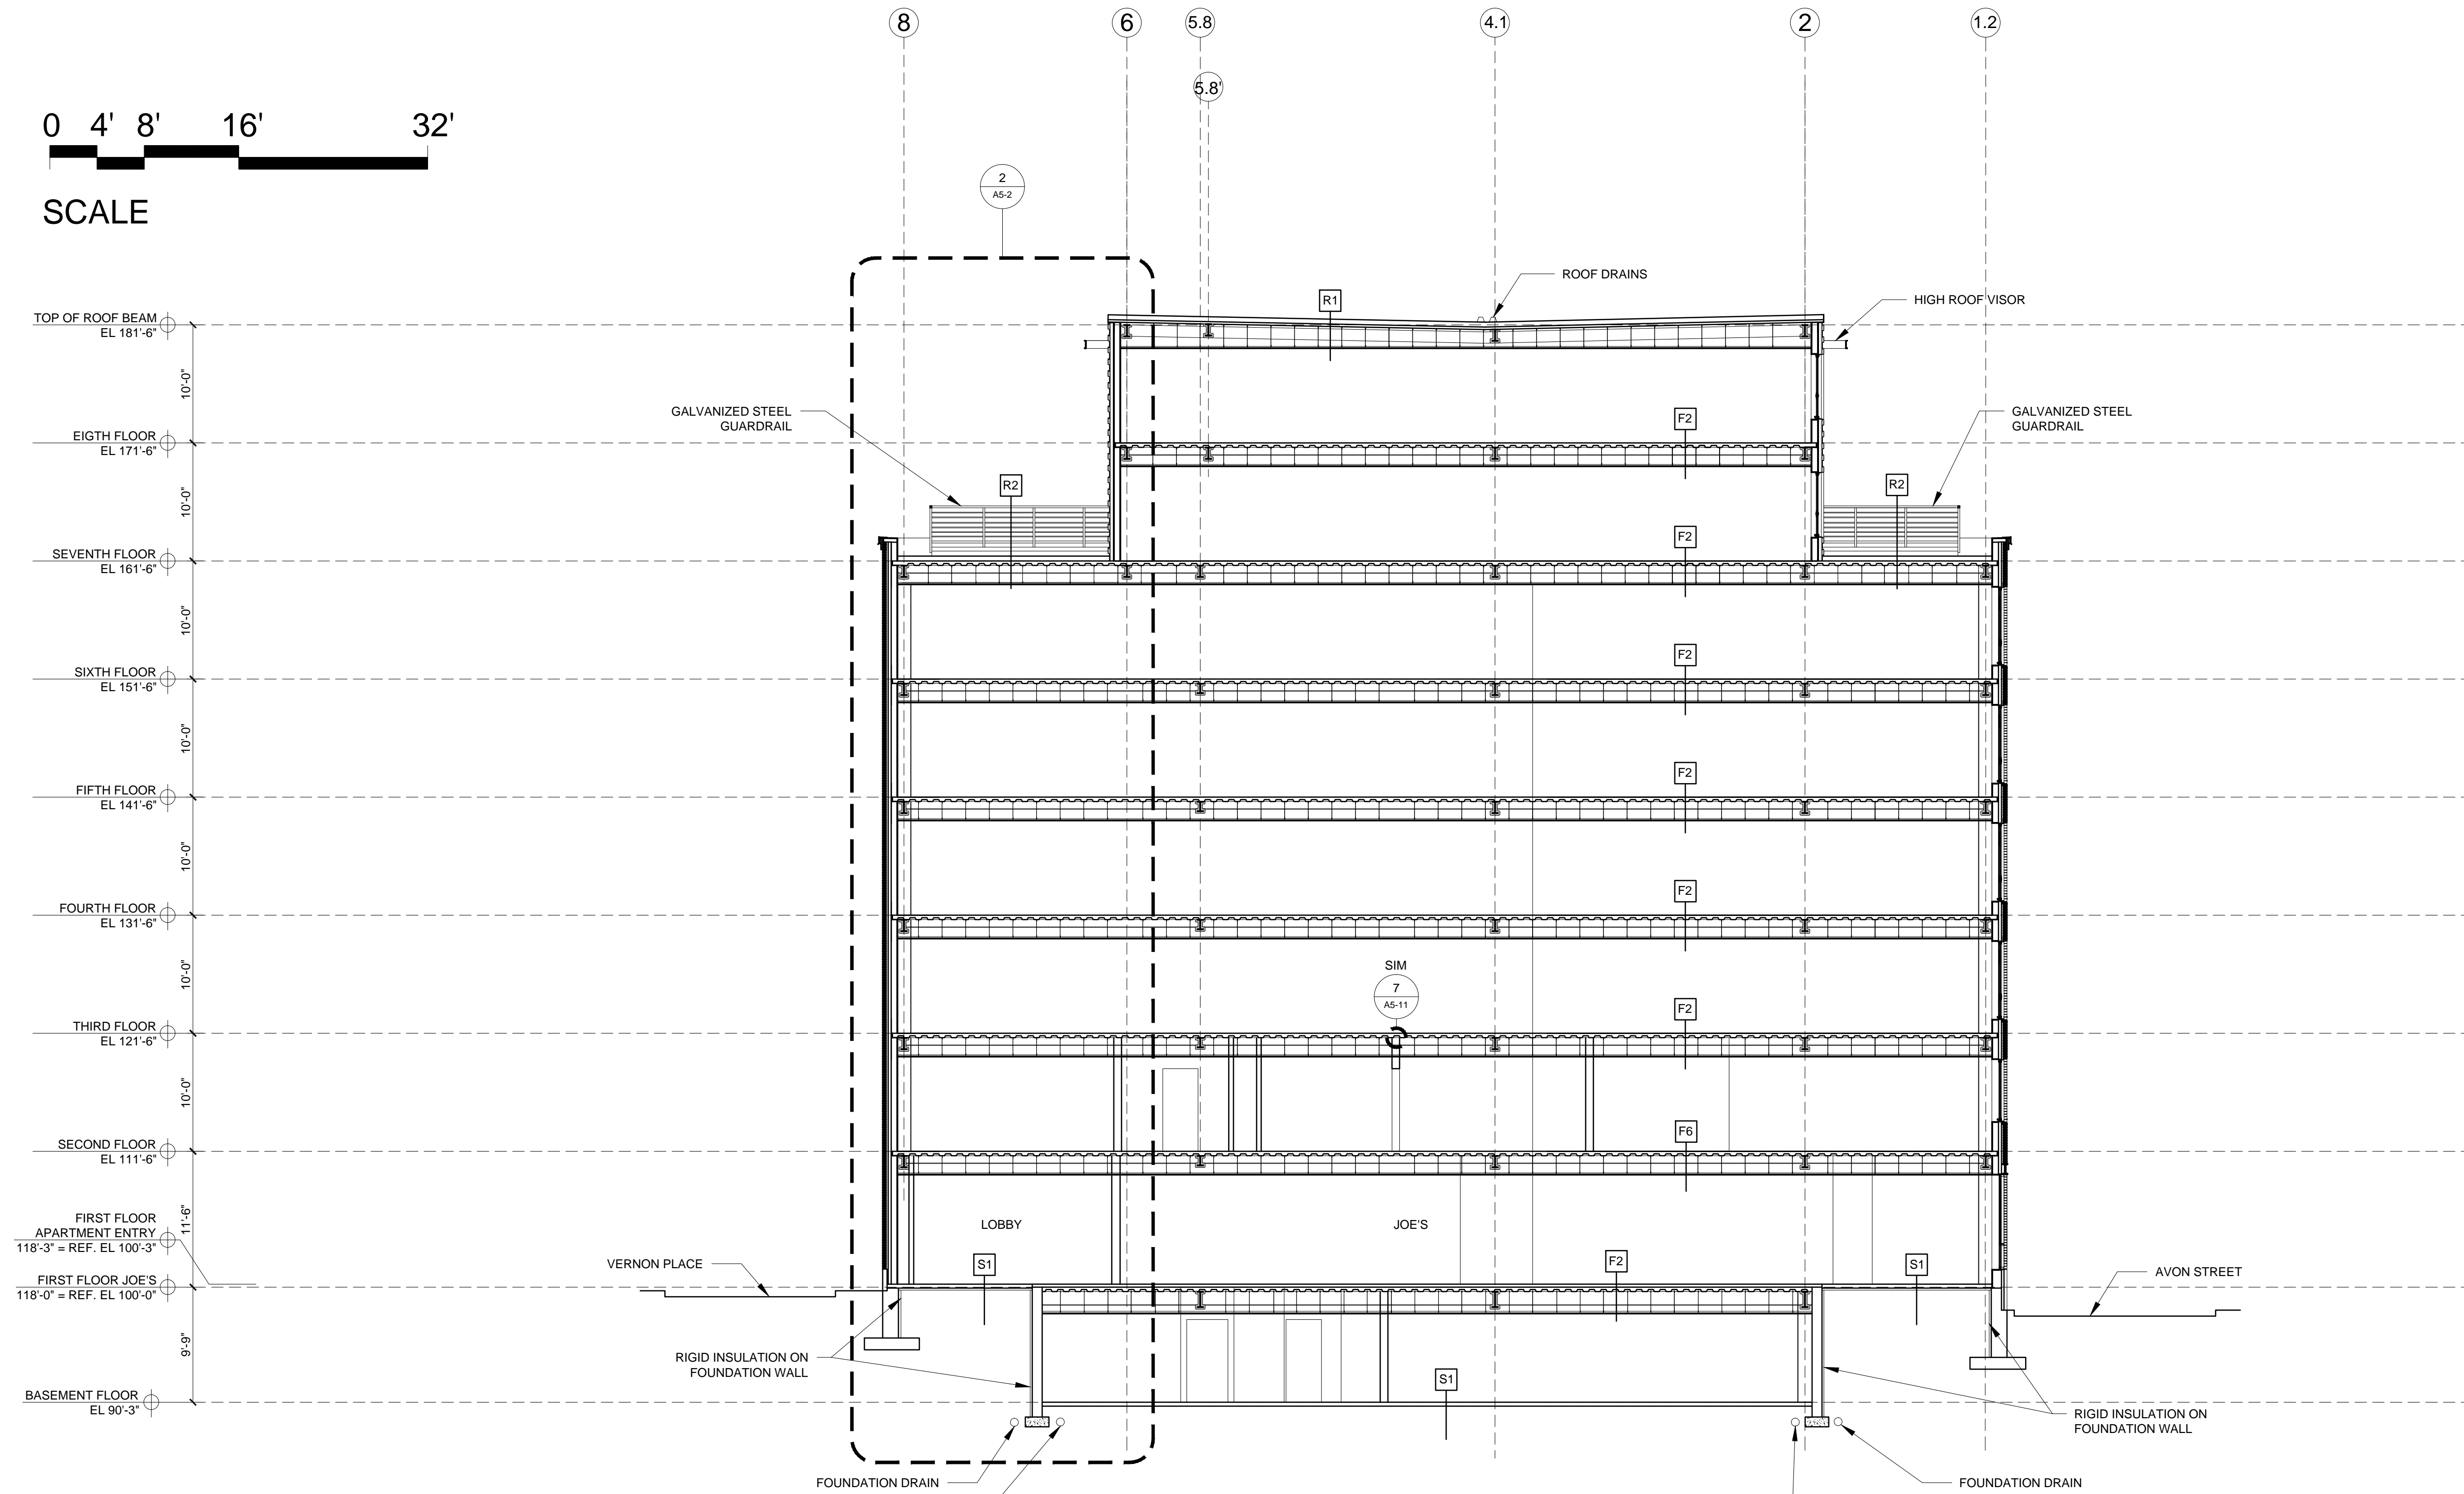

© 2015 RYAN SENATORE ARCHITECTURE

667 CONGRESS STREET
APARTMENTS
PORTLAND, MAINE

CONSULTANTS:
STRUCTURAL:
77 Oak Street
Portland, ME 04101
207-774-4514

REVISIONS:

DATE: 2 NOVEMBER 2015
PROJECT No. 1503
DRAWN BY: RJS / RRT
CHECKED BY: RJS
SCALE: AS NOTED

SHEET TITLE:
SECTION

A3-4

SCALE

1 BUILDING SECTION
1/8" = 1'-0"